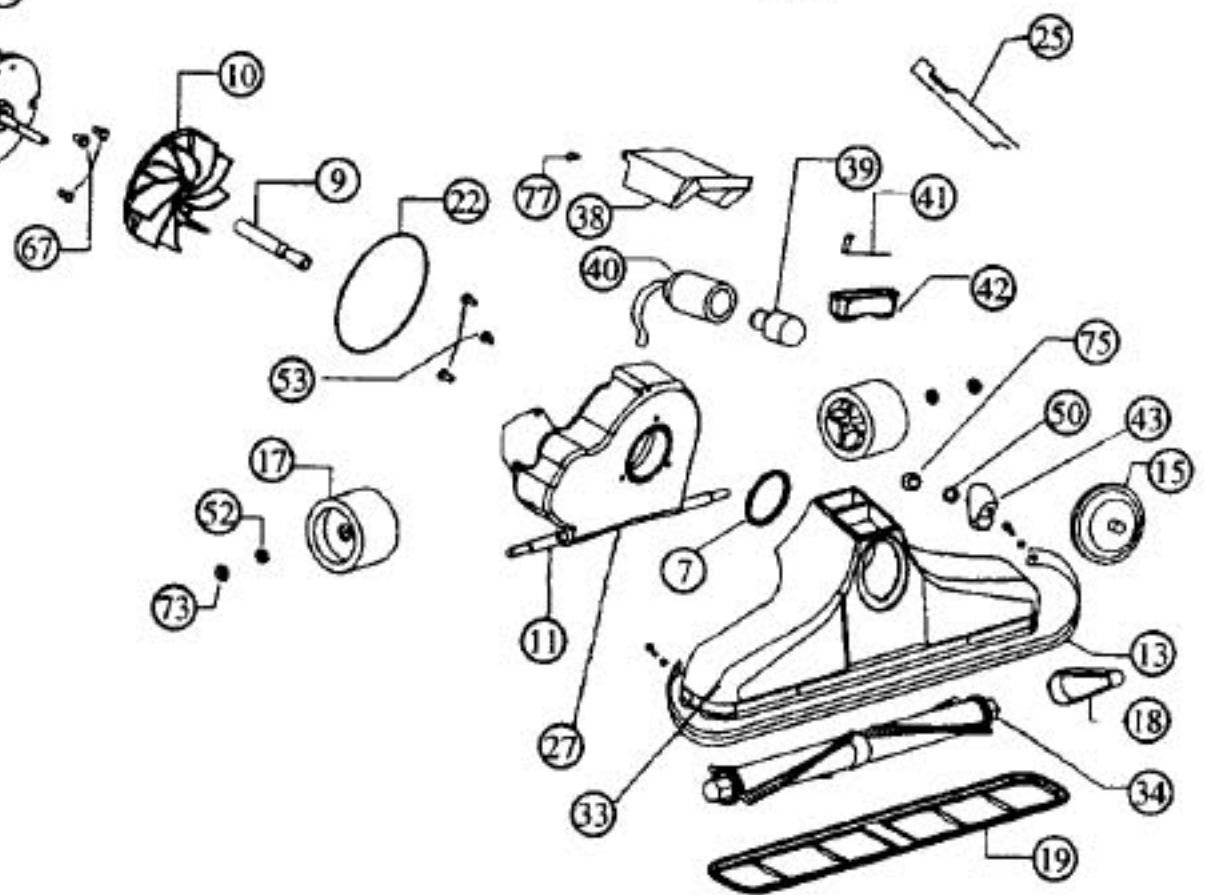

Models: 4000, 4008

- 1.....R-028540 Cord & Plug Assembly
- 2.....R-230324 Grommet
- 3.....R-133716 Handle Stop Plate
- 4.....R-133735 Latch
- 5.....R-259316 Cord Hook, lower
- 6.....R-259318 Cord Hook, upper
- 7.....R-2854270 Nozzle Gasket
- 8.....R-2857040 Handle Fork
- 9.....R-380261 Shaft Extension
- 10.....R-608005 Fan
- 11.....R-611101 Axle Stud
- 12.....R-322305 Strain Relief, flex type
- 13.....R-8012018 Bumper, burgundy
- 14.....R-133715 Adjuster Release
- 15.....R-701698 Adjust-O-Rite Plate, burgundy
- 16.....R-670844 Cord Clip
- 17.....R-671705 Wheel
- 18.....R-672260 Belt
- 19.....R-672270 Nozzle Guard
- 20.....R-801314 Grip, handle, burgundy
- 21.....R-870006 Motor Grommet
- 22.....R-870024 Motor Housing O-Ring
- 23.....R-870130 Side Plate
- 24.....R-870201 Motor Housing
- 25.....R-880262 Belt Lifter
- 26.....R-880305 Strain Relief
- 27.....R-880117 Fancase Assembly
- 28.....R-891051 Upper Handle Assembly, w/ #6,20,80
- 29.....R-028580 Handle Fork and Latch Assembly
- 30.....R-163309 Switch
- 31.....R-891061 Handle Adaptor Assembly, w/ #5,16
- 32.....R-90843C Zipper Bag, scafitex, dark burgundy
- 33.....R-080226 Nozzle Assembly, w/ #13,43

- 34.....R-673274 Brush Roll Assy, w/ speed indicator
- 35.....R-996575 Wheel Fork & Axle Assy
- 36.....R-701020 Motor Assy, 4000
- 36.....R-870114 Motor Assy, 4008
- 37.....R-870040 Short Cord, black
- 38.....R-0880608 Light Stamping
- 39.....R-725629 Light Bulb, 12 volt
- 40.....R-870065 Light Socket & Cord Assembly
- 41.....R-028563 Chemical Chamber Cover Assembly
- 42.....R-880118 Chemical Chamber
- 43.....R-802260 Brush Speed Indicator Assembly
- R-028537 Switch & Plate Assy
- R-249303 Switch Plate
- R-153339 Strain Relief Stamping