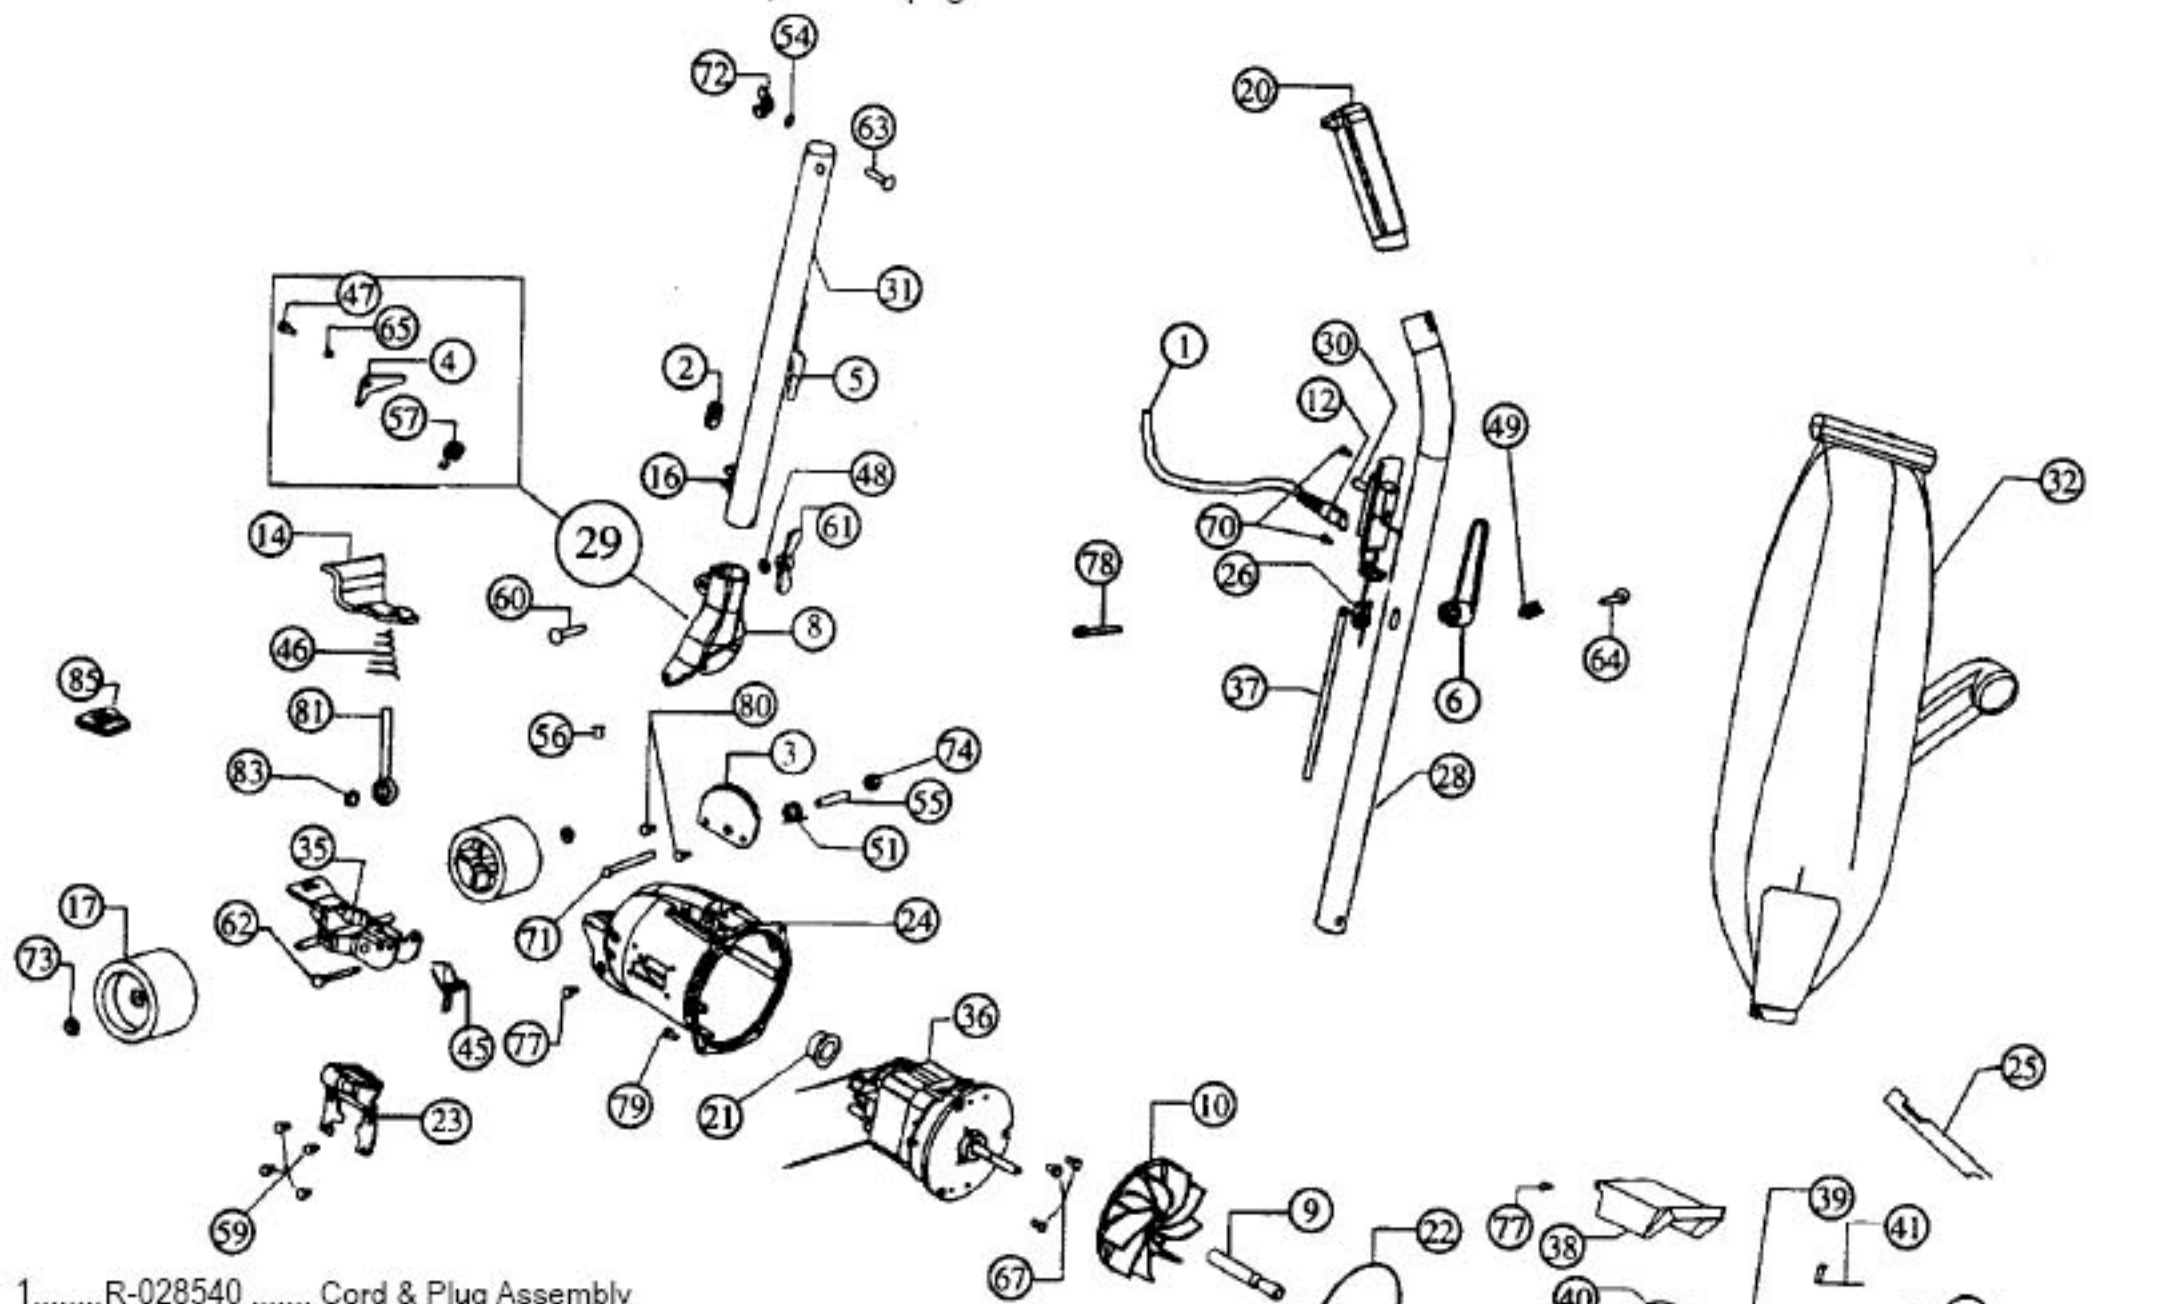

Models: 4000, 4008

- 1.....R-028540 Cord & Plug Assembly
- 2.....R-230324 Grommet
- 3.....R-133716 Handle Stop Plate
- 4.....R-133735 Latch
- 5.....R-259316 Cord Hook, lower
- 6.....R-259318 Cord Hook, upper
- 7.....R-2854270 Nozzle Gasket
- 8.....R-2857040 Handle Fork
- 9.....R-380261 Shaft Extension
- 10.....R-608005 Fan
- 11.....R-611101 Axle Stud
- 12.....R-322305 Strain Relief, flex type
- 13.....R-8012018 Bumper, burgundy
- 14.....R-133715 Adjuster Release
- 15.....R-701698 Adjust-O-Rite Plate, burgundy
- 16.....R-670844 Cord Clip
- 17.....R-671705 Wheel
- 18.....R-672260 Belt
- 19.....R-672270 Nozzle Guard
- 20.....R-801314 Grip, handle, burgundy
- 21.....R-870006 Motor Grommet
- 22.....R-870024 Motor Housing O-Ring
- 23.....R-870130 Side Plate
- 24.....R-870201 Motor Housing
- 25.....R-880262 Belt Lifter
- 26.....R-880305 Strain Relief
- 27.....R-880117 Fancase Assembly
- 28.....R-891051 Upper Handle Assembly, w/ #6,20,80
- 29.....R-028580 Handle Fork and Latch Assembly
- 30.....R-163309 Switch
- 31.....R-891061 Handle Adaptor Assembly, w/ #5,16
- 32.....R-90843C Zipper Bag, scafitex, dark burgundy
- 33.....R-080226 Nozzle Assembly, w/ #13,43

- 34.....R-673274 Brush Roll Assy, w/ speed indicator
- 35.....R-996575 Wheel Fork & Axle Assy
- 36.....R-701020 Motor Assy, 4000
- 36.....R-870114 Motor Assy, 4008
- 37.....R-870040 Short Cord, black
- 38.....R-0880608 Light Stamping
- 39.....R-725629 Light Bulb, 12 volt
- 40.....R-870065 Light Socket & Cord Assembly
- 41.....R-028563 Chemical Chamber Cover Assembly
- 42.....R-880118 Chemical Chamber
- 43.....R-802260 Brush Speed Indicator Assembly
- R-028537 Switch & Plate Assy
- R-249303 Switch Plate
- R-153339 Strain Relief Stamping