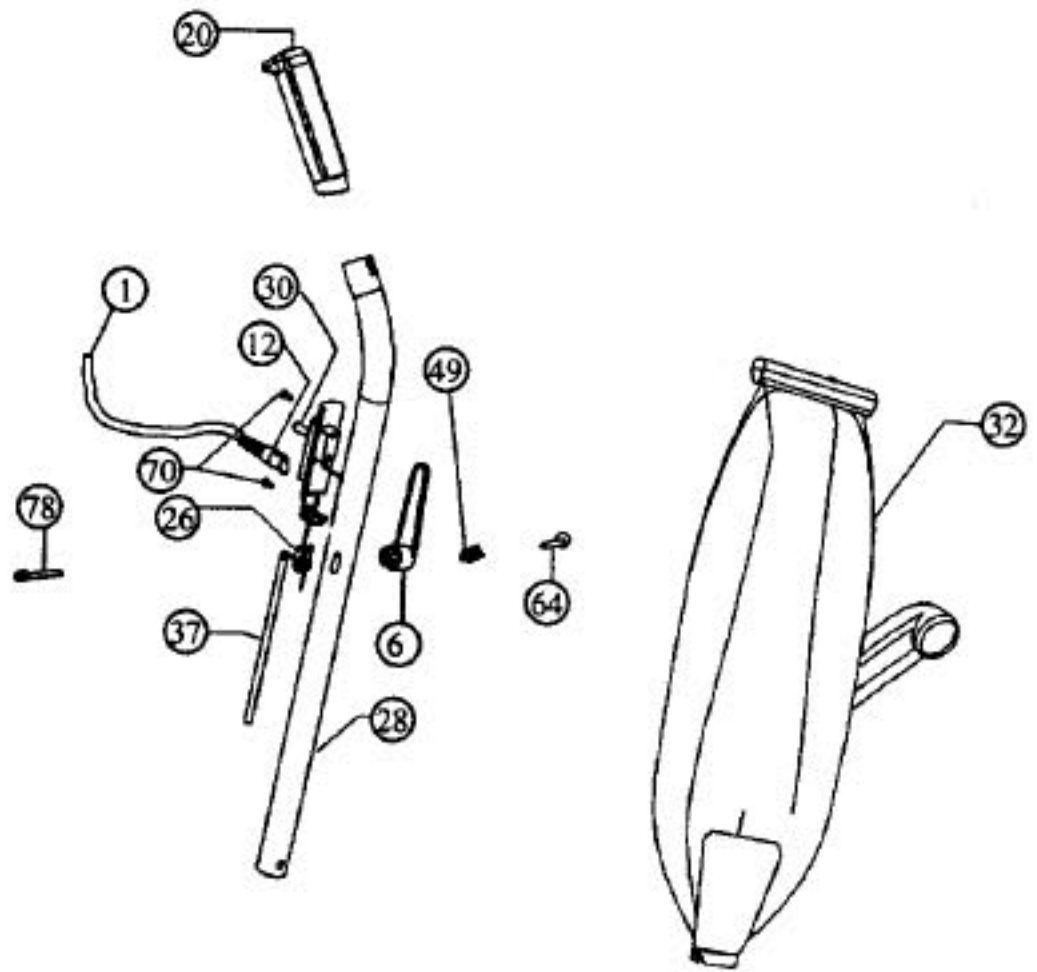

Models: 4000, 4008

- 1.....R-028540 Cord & Plug Assembly
- 2.....R-230324 Grommet
- 3.....R-133716 Handle Stop Plate
- 4.....R-133735 Latch
- 5.....R-259316 Cord Hook, lower
- 6.....R-259318 Cord Hook, upper
- 7.....R-2854270 Nozzle Gasket
- 8.....R-2857040 Handle Fork
- 9.....R-380261 Shaft Extension
- 10.....R-608005 Fan
- 11.....R-611101 Axle Stud
- 12.....R-322305 Strain Relief, flex type
- 13.....R-8012018 Bumper, burgundy
- 14.....R-133715 Adjuster Release
- 15.....R-701698 Adjust-O-Rite Plate, burgundy
- 16.....R-670844 Cord Clip
- 17.....R-671705 Wheel
- 18.....R-672260 Belt
- 19.....R-672270 Nozzle Guard
- 20.....R-801314 Grip, handle, burgundy
- 21.....R-870006 Motor Grommet
- 22.....R-870024 Motor Housing O-Ring
- 23.....R-870130 Side Plate
- 24.....R-870201 Motor Housing
- 25.....R-880262 Belt Lifter
- 26.....R-880305 Strain Relief
- 27.....R-880117 Fancase Assembly
- 28.....R-891051 Upper Handle Assembly, w/ #6,20,80
- 29.....R-028580 Handle Fork and Latch Assembly
- 30.....R-163309 Switch
- 31.....R-891061 Handle Adaptor Assembly, w/ #5,16
- 32.....R-90843C Zipper Bag, scafitex, dark burgundy
- 33.....R-080226 Nozzle Assembly, w/ #13,43

- 34.....R-673274 Brush Roll Assy, w/ speed indicator
- 35.....R-996575 Wheel Fork & Axle Assy
- 36.....R-701020 Motor Assy, 4000
- 36.....R-870114 Motor Assy, 4008
- 37.....R-870040 Short Cord, black
- 38.....R-0880608 Light Stamping
- 39.....R-725629 Light Bulb, 12 volt
- 40.....R-870065 Light Socket & Cord Assembly
- 41.....R-028563 Chemical Chamber Cover Assembly
- 42.....R-880118 Chemical Chamber
- 43.....R-802260 Brush Speed Indicator Assembly
- R-028537 Switch & Plate Assy
- R-249303 Switch Plate
- R-153339 Strain Relief Stamping