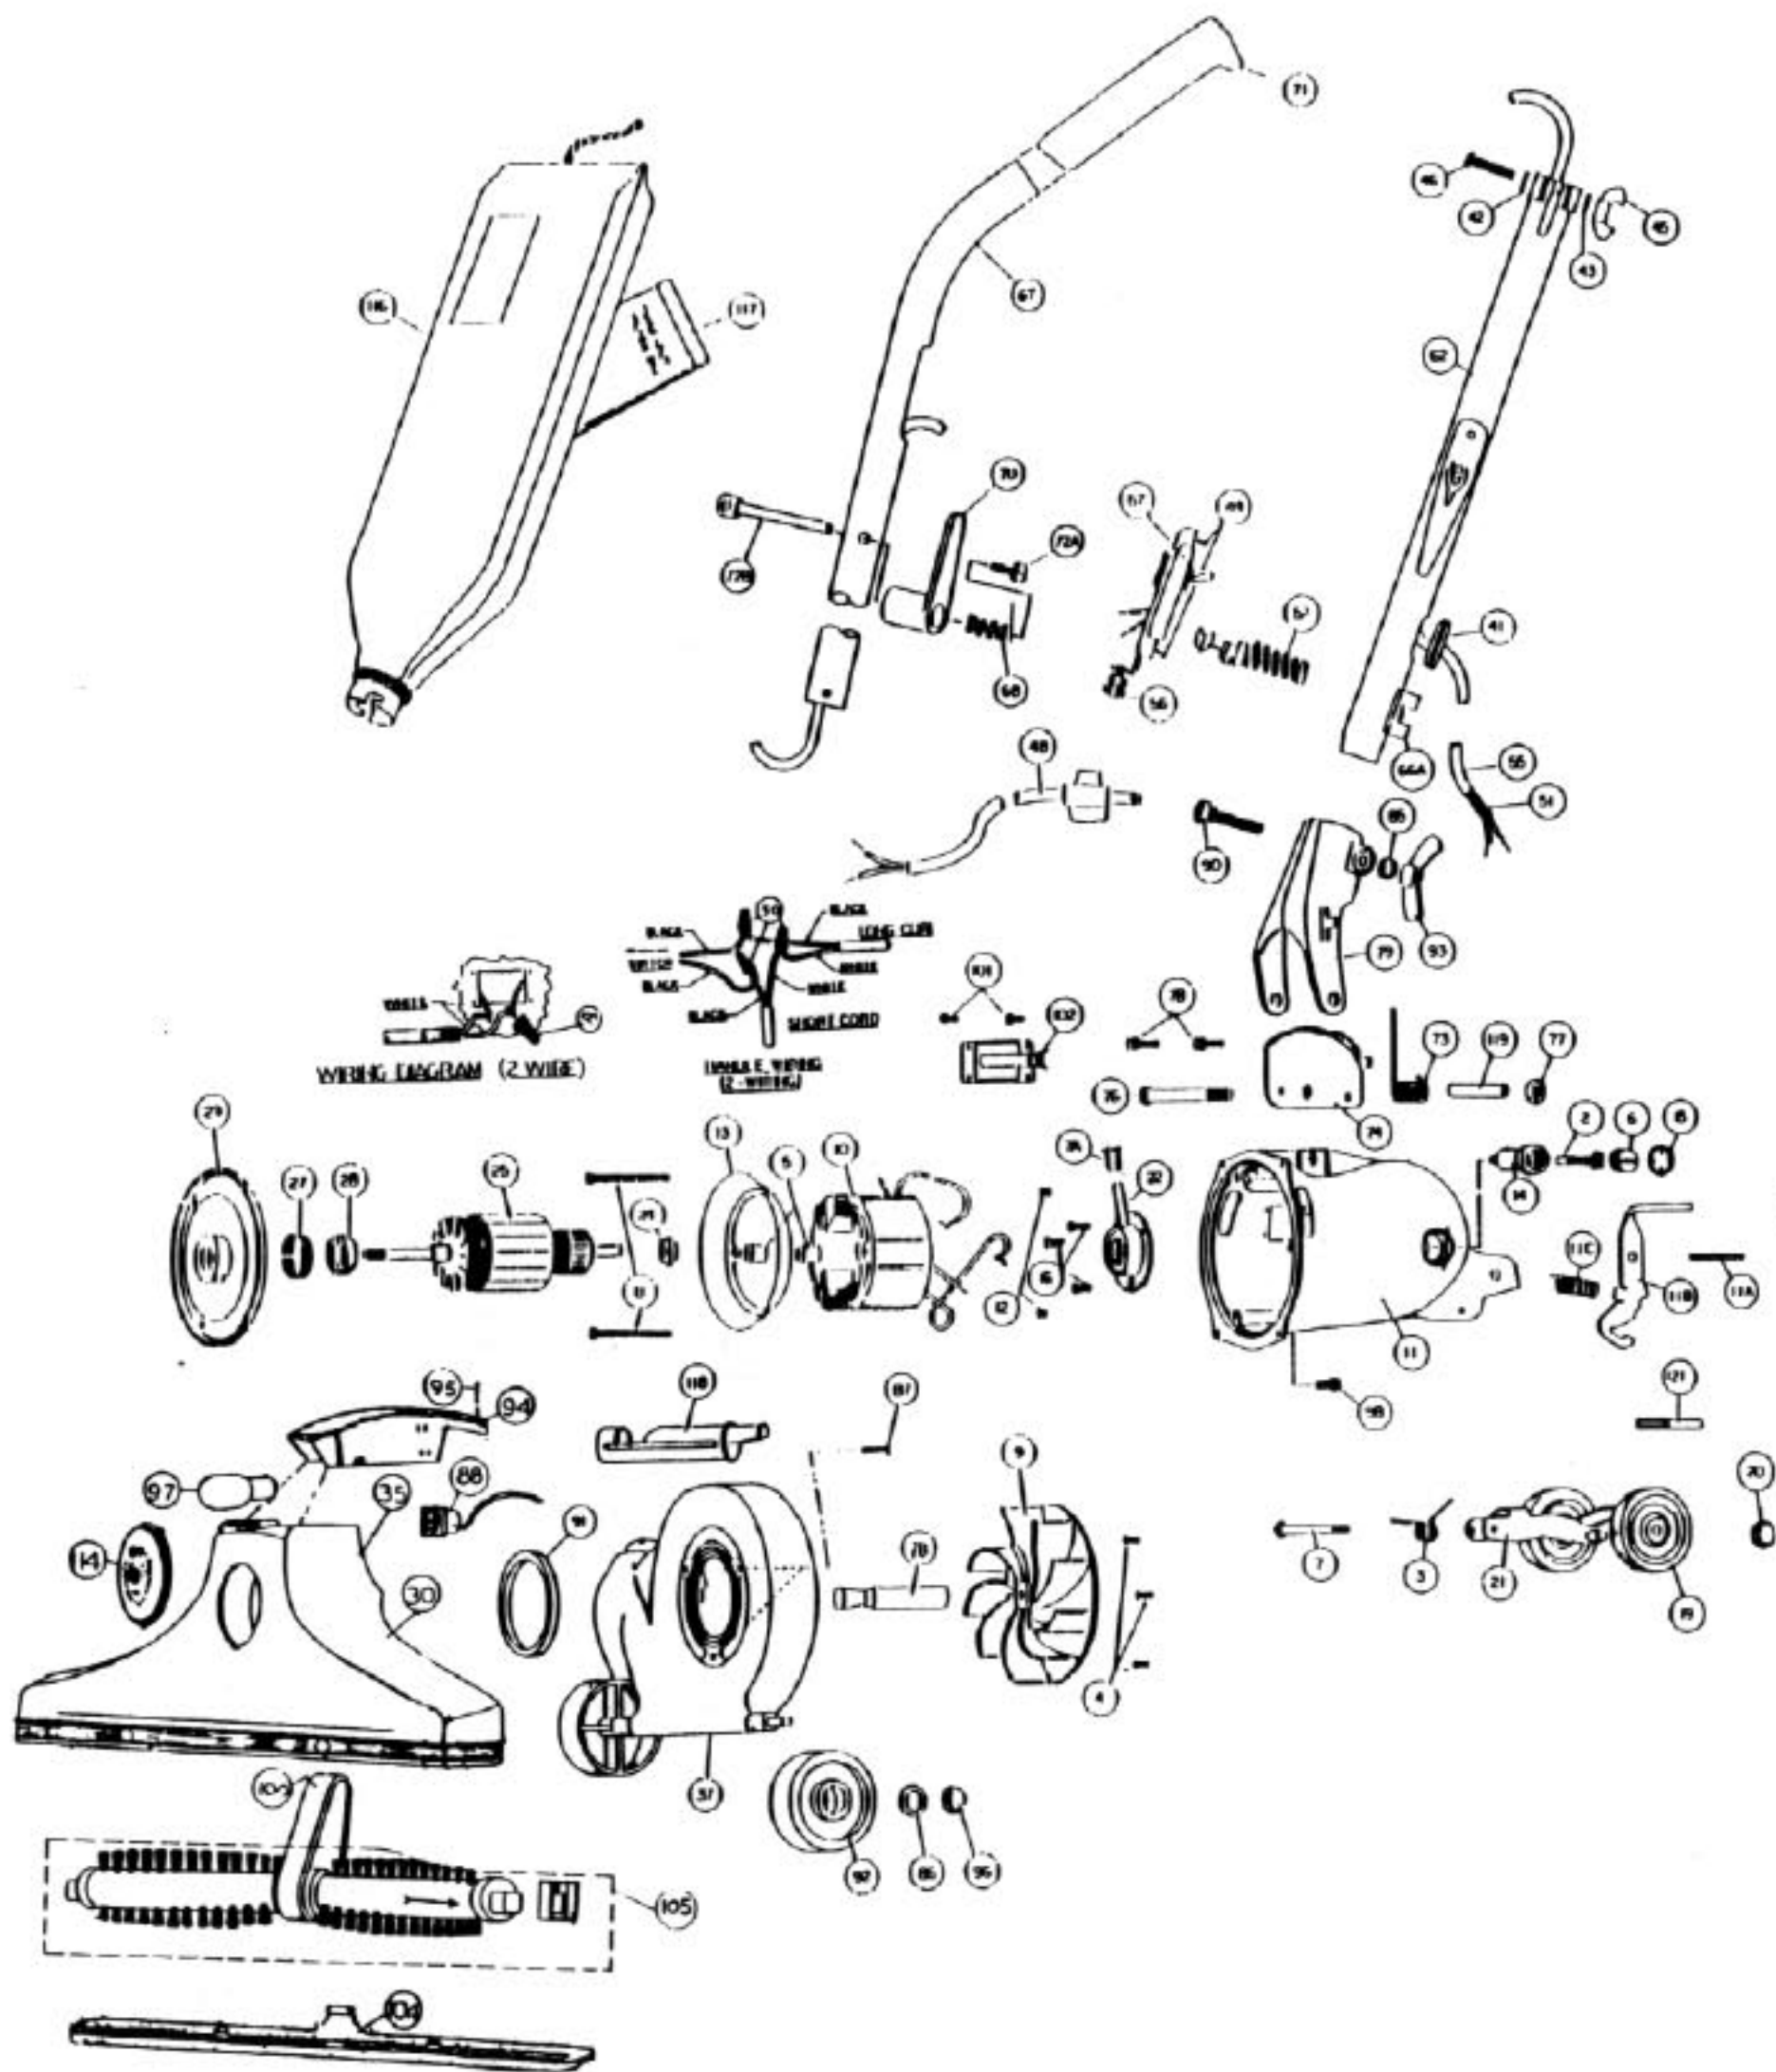

Models: 6800

Models: 6800

NLA	Motor Unit Assy	66A	R-670844	Cord, clip	
2	R-672105	Carbon Brush Assy	67	R-0887328	Upper Handle Assembly
3	R-003008	Spring, rear fork	68	R-003884	Spring
4	R-670013	Screw, motor plate ret.	70	R-259318	Upper Cord Hook
5	R-618772	Baffle Spacer	71	R-801314	Handle Grip
6	R-672103	Brush Holder & Screw Assembly	72A	R-597743	Screw
7	R-311031	Screw & Washer Assembly	72B	R-884708	Eye Bolt
7A	R-065028	Oiler Cap	73	R-004723	Spring, handle fork
7B	R-380261	Drive Shaft	74	R-133714	Handle Stop Plate
8	R-618016	Screw, field retainer	76	R-801708	Bolt, handle fork retainer
9	R-608005	Fan, heavy duty	77	R-801714	Nut, nylon insert
10	R-780002	Field, 120v	78	R-990104	Screw, handle stop plate
11	NLA	Motor Housing Assembly	79	R-028580	Handle, Fork & Latch Assembly
11A	R-670705	Spring Pin	85	R-003311	Washer, handle fork clamp screw
11B	R-690715	Release Pedal	86	R-005138	Washer, wheel retainer
11C	R-672009	Spring, release pedal	87	R-023309	Screw, nozzle & fancase
12	R-801014	Set Screw, brush holder	88	R-060265	Headlight, Socket & Sleeve Assembly
13	R-801017	Baffle Plate	90	R-230713	Carriage Bolt, handle clamp
14	R-801019	Brush Holder	91	R-2854270	Gasket, nozzle sealing
15	R-801034	Brush Holder Protector Cap	92	R-880705	Wide Front Wheel, 2 1/2" diam.
16	R-801701	Screw, rear bearing retainer	93	R-285720	Wingnut, large
	R-082105	Rear Wheel, Fork & Shaft Assy	94	NLA	Headlight Stamping
19	R-880705	Wheel, 2 1/2" diam.	95	NLA	Screw, headlight stamp retainer
20	NLA	Wheel Retainer	96	NLA	Wheel Retainer
21	R-670007	Rear Fork & Shaft Assembly	97	R-880629	Headlight Bulb
22	R-080126	Rear Bearing Assembly	98	R-980743	Screw, machine-thread forming
	R-088407	Motor Plate & Armature Assy	100	R-044260	Belt
24	R-175053	Washer, oil slinger	101	R-360753	Screw, side connections plate
25	R-680001	Armature, 120v	102	R-183749	Side Connection Plate
	NLA	Motor Plate & Bearing Assy	101	R-360753	Screw, side connection plate
27	R-880046	Tolerance Ring	104	R-672270	Nozzle Guard
28	R-880026	Ball Bearing	105	NLA	Brush Roll Assembly
29	R-884003	Motor Plate	114	R-088169	Adjust-O-Rite Plate
30	NLA	Nozzle Assembly	116	NLA	Bag Assembly, zipper
35	NLA	Nozzle Casting	117	R-66247	Paper Bag
37	R-101161	Fancase Assembly	118	R-880262	Belt Lifter
	R-099430A	Handle & Cord Assembly	119	R-110773	Insert, motor housing
41	R-230324	Grommet	121	R-1300086	Cover, lever
42	R-003311	Lockwasher			
43	R-023311	Lockwasher			
44	R-801701	Screw, switchplate			
45	R-801710	Wingnut, small			
46	R-801712	Screw, adaptor clamp			
	NLA	Switch & Cord Assembly			
48	R-028537	Cord & Plug Assembly			
50	R-259761	Wire Connector			
51	NLA	Cord Protecting Sleeve			
52	R-322305	Strain Relief, switch plate			
55	NLA	Short Cord			
56	R-880305	Strain Relief			
57	R-028537	Switch & Plate Assembly			
62	R-0655330	Handle Adaptor Assembly			