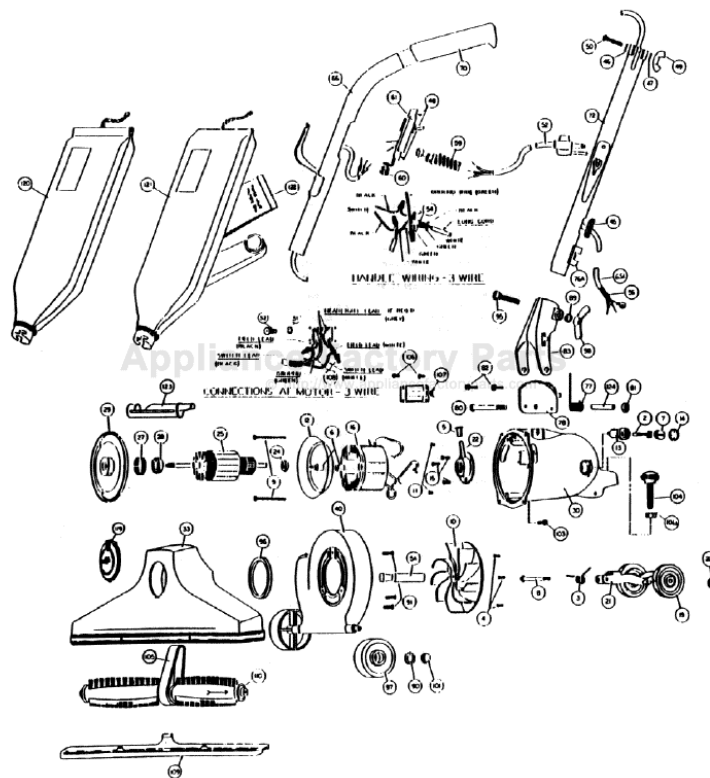

[Find Your Royal Vacuum Cleaner Parts - Select From 772 Models](#)

----- Manual continues below -----