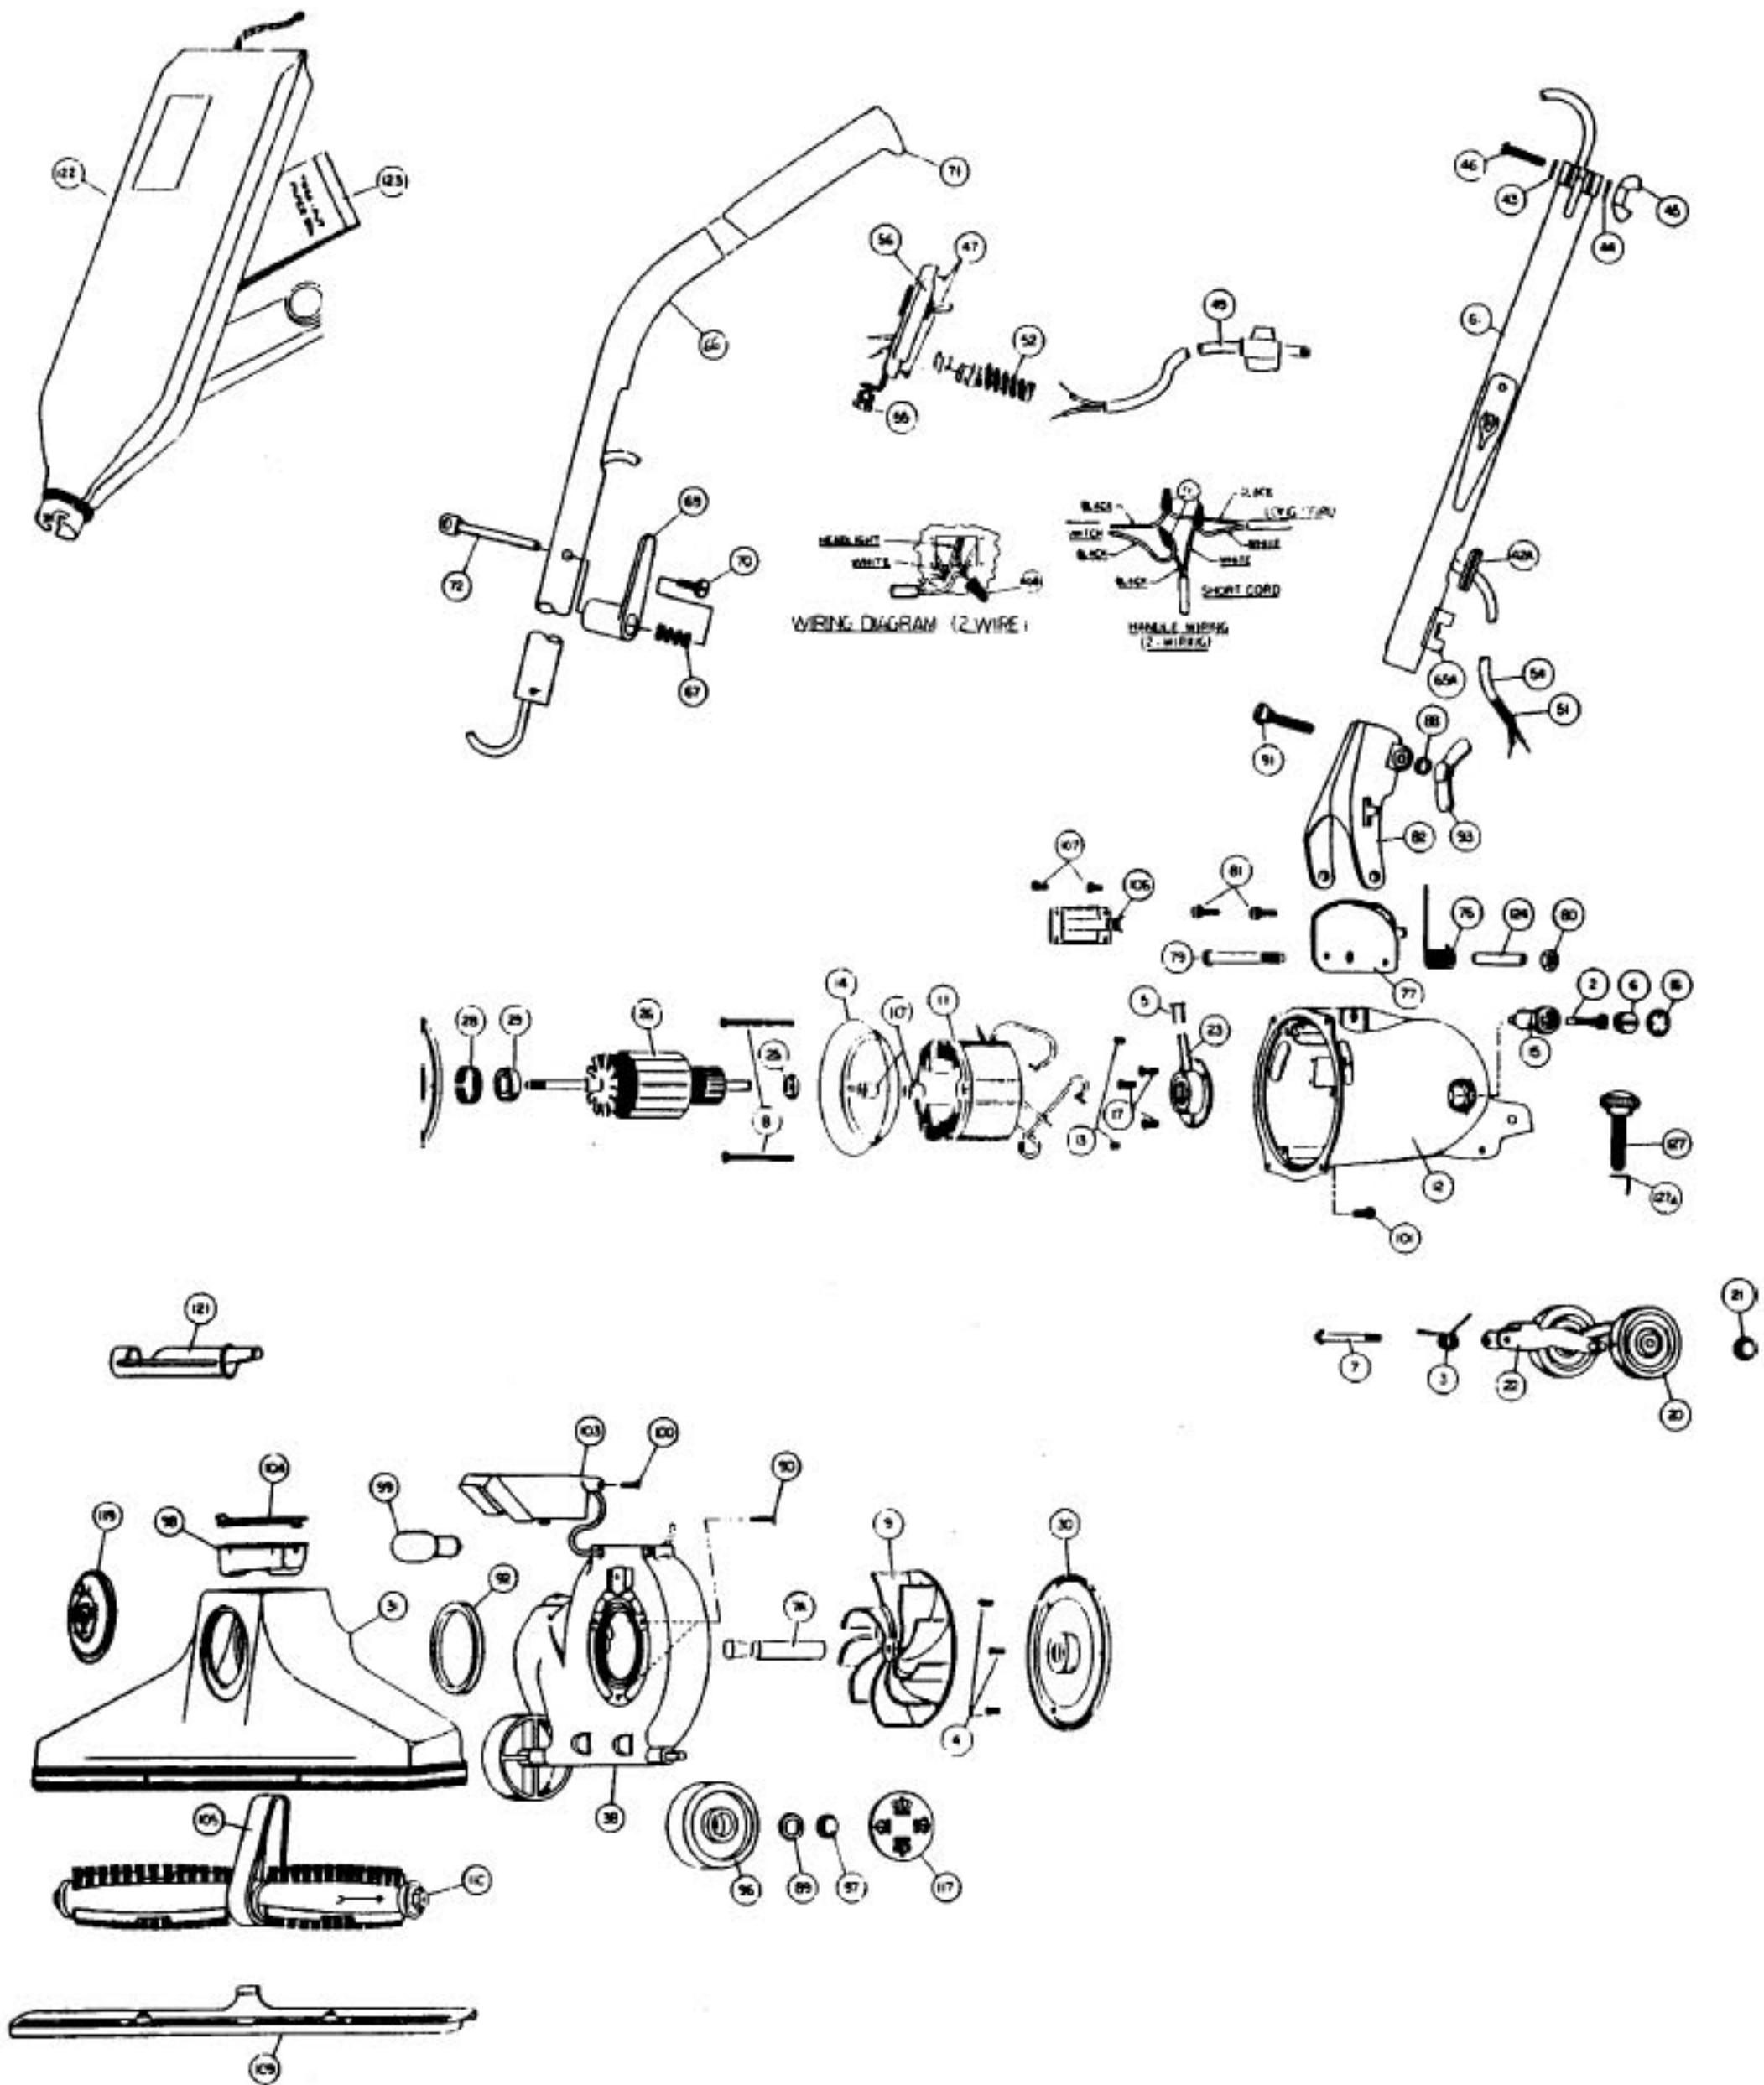

## Models: 9100

NLA	Motor Unit Assy	72	R-884708	Eye Bolt	
2	NLA	Carbon Brush Assy	76	R-004723	Spring, handle fork
3	R-003008	Spring, rear fork	77	R-133714	Handle Stop Plate
4	R-670013	Screw, motor plate ret.	80	R-801714	Nut, nylon insert
5	R-065028	Oiler Cap	81	R-990104	Screw, handle stop plate
6	R-672103	Brush Holder & Screw Assembly	82	R-028580	Handle, Fork & Latch Assembly
7	R-311031	Screw & Washer Assembly	88	R-003311	Washer, handle fork clamp screw
7A	R-380261	Drive Shaft	89	R-005138	Washer, wheel retainer
8	R-618016	Screw, field retainer	90	R-023309	Screw, nozzle & fancase
9	R-608005	Fan, heavy duty	91	R-230713	Carriage Bolt, handle clamp
10	R-618772	Spacer, baffle	92	R-2854270	Gasket, nozzle sealing
11	R-780002	Field, 120v	93	R-285720	Wingnut, large
	R-871101	Motor Housing Assembly	96	R-880705	Wide Front Wheel, 2 1/2" diam.
13	R-801014	Set Screw, brush holder	97	R-801711A	Wheel Retainer
14	R-801017	Baffle Plate	98	R-880118	Chemical Chamber
15	R-801019	Brush Holder	99	R-880629	Headlight Bulb
16	R-801034	Brush Holder Protector Cap	100	R-880707	Screw, headlight assy retainer
17	R-801701	Screw, rear bearing retainer	101	R-980743	Screw, machine-thread forming
	R-061805	Rear Wheel, Fork & Shaft Assy	103	NLA	Headlight Assembly
20	R-880705	Wheel, 2 1/2" diam.	104	R-028563	Cover, chemical chamber
21	R-801711A	Wheel Retainer	105	R-672260	Belt
22	R-028574	Rear Wheel Fork & Shaft Assembly	106	R-183749	Side Connection Plate
23	R-080126	Rear Bearing Assembly	107	R-360753	Screw, side connection plate
	R-078007	Motor Plate & Armature Assy	108	R-259762	Connector Wire
25	R-175053	Washer, oil slinger	109	R-672270	Nozzle Guard
26	R-780001	Armature, 120v	110	R-673273	Brush Roll Assembly
	NLA	Motor Plate & Bearing Assy	117	NLA	Hubcap
28	R-880046	Tolerance Ring	119	R-088169	Adjust-O-Rite Plate
29	R-880026	Ball Bearing	121	R-880262	Belt Lifter
30	R-884003	Motor Plate	122	R-90843C	Bag Assembly, zipper
31	NLA	Nozzle Assembly	123	R-3067247	Paper Bag, 3 pack
38	R-060810	Fancase Assembly	123	R-671075	Paper Bag, Microfresh, 3 pack
	R-099430A	Handle & Cord Assembly	123	R-66247	Paper Bag, 10 pack
42A	R-230324	Grommet	123	745	Paper Bag, 3 pack (R)
43	R-003311	Washer, adaptor clamp screw	124	R-110773	Insert, motor housing
44	R-023311	Lockwasher	127	R-024961	Nozzle Adjusting Screw & Spring
45	R-801710	Wingnut, small	127A	NLA	Spring, tension
46	R-801712	Screw, adaptor clamp			
47	R-801701	Screw, switch plate			
	NLA	Switch & Cord Assembly			
49	R-028537	Cord & Plug Assembly			
50	R-259761	Wire Connector			
51	NLA	Cord Protecting Sleeve			
52	R-322305	Strain Relief, switch plate			
54	NLA	Short Cord			
55	R-880305	Strain Relief			
56	R-028537	Switch & Plate Assembly			
61	R-0655330	Handle Adaptor Assembly			
65A	R-670844	Cord, clip			
66	R-0887328	Upper Handle Assembly			
67	R-003884	Spring			
69	R-259318	Upper Cord Hook			
70	R-597743	Screw			
71	R-801314	Handle Grip, burgundy			