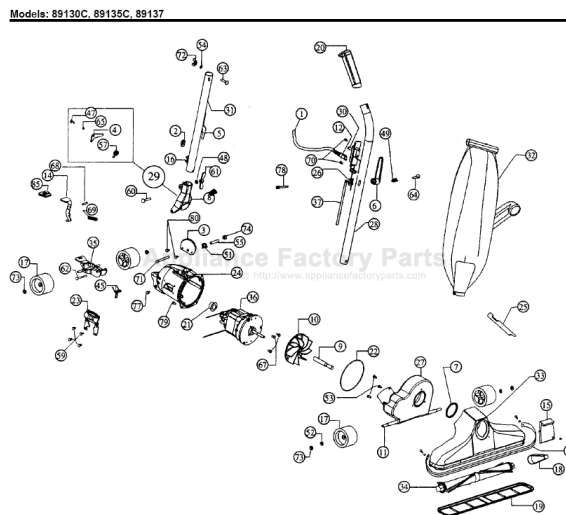

This Owner's Manual is provided and hosted by [Appliance Factory Parts](#).

Royal 89130C Owner's Manual

[Shop genuine replacement parts for Royal 89130C](#)

[Find Your Royal Vacuum Cleaner Parts - Select From 772 Models](#)

----- Manual continues below -----

Models: 89130C, 89135C, 89137

- 1.....R-999032 Cord
- 2.....R-230324 Grommet
- 3.....R-133716 Handle Stop Plate
- 4.....R-133735 Latch
- 5.....R-259316 Cord Hook, lower
- 6.....R-259318 Cord Hook, upper
- 7.....R-2854270 Nozzle Gasket
- 8.....R-2857040 Handle Fork
- 9.....R-380261 Shaft Extension
- 10.....R-608005 Fan
- 11.....R-611101 Axle Stud
- 12.....R-322305 Strain Relief
- 13.....R-8012016 Bumper, black
- 14.....R-690715 Release Pedal
- 15.....R-6707446 Nozzle Plug, black
- 16.....R-670844 Cord Clip