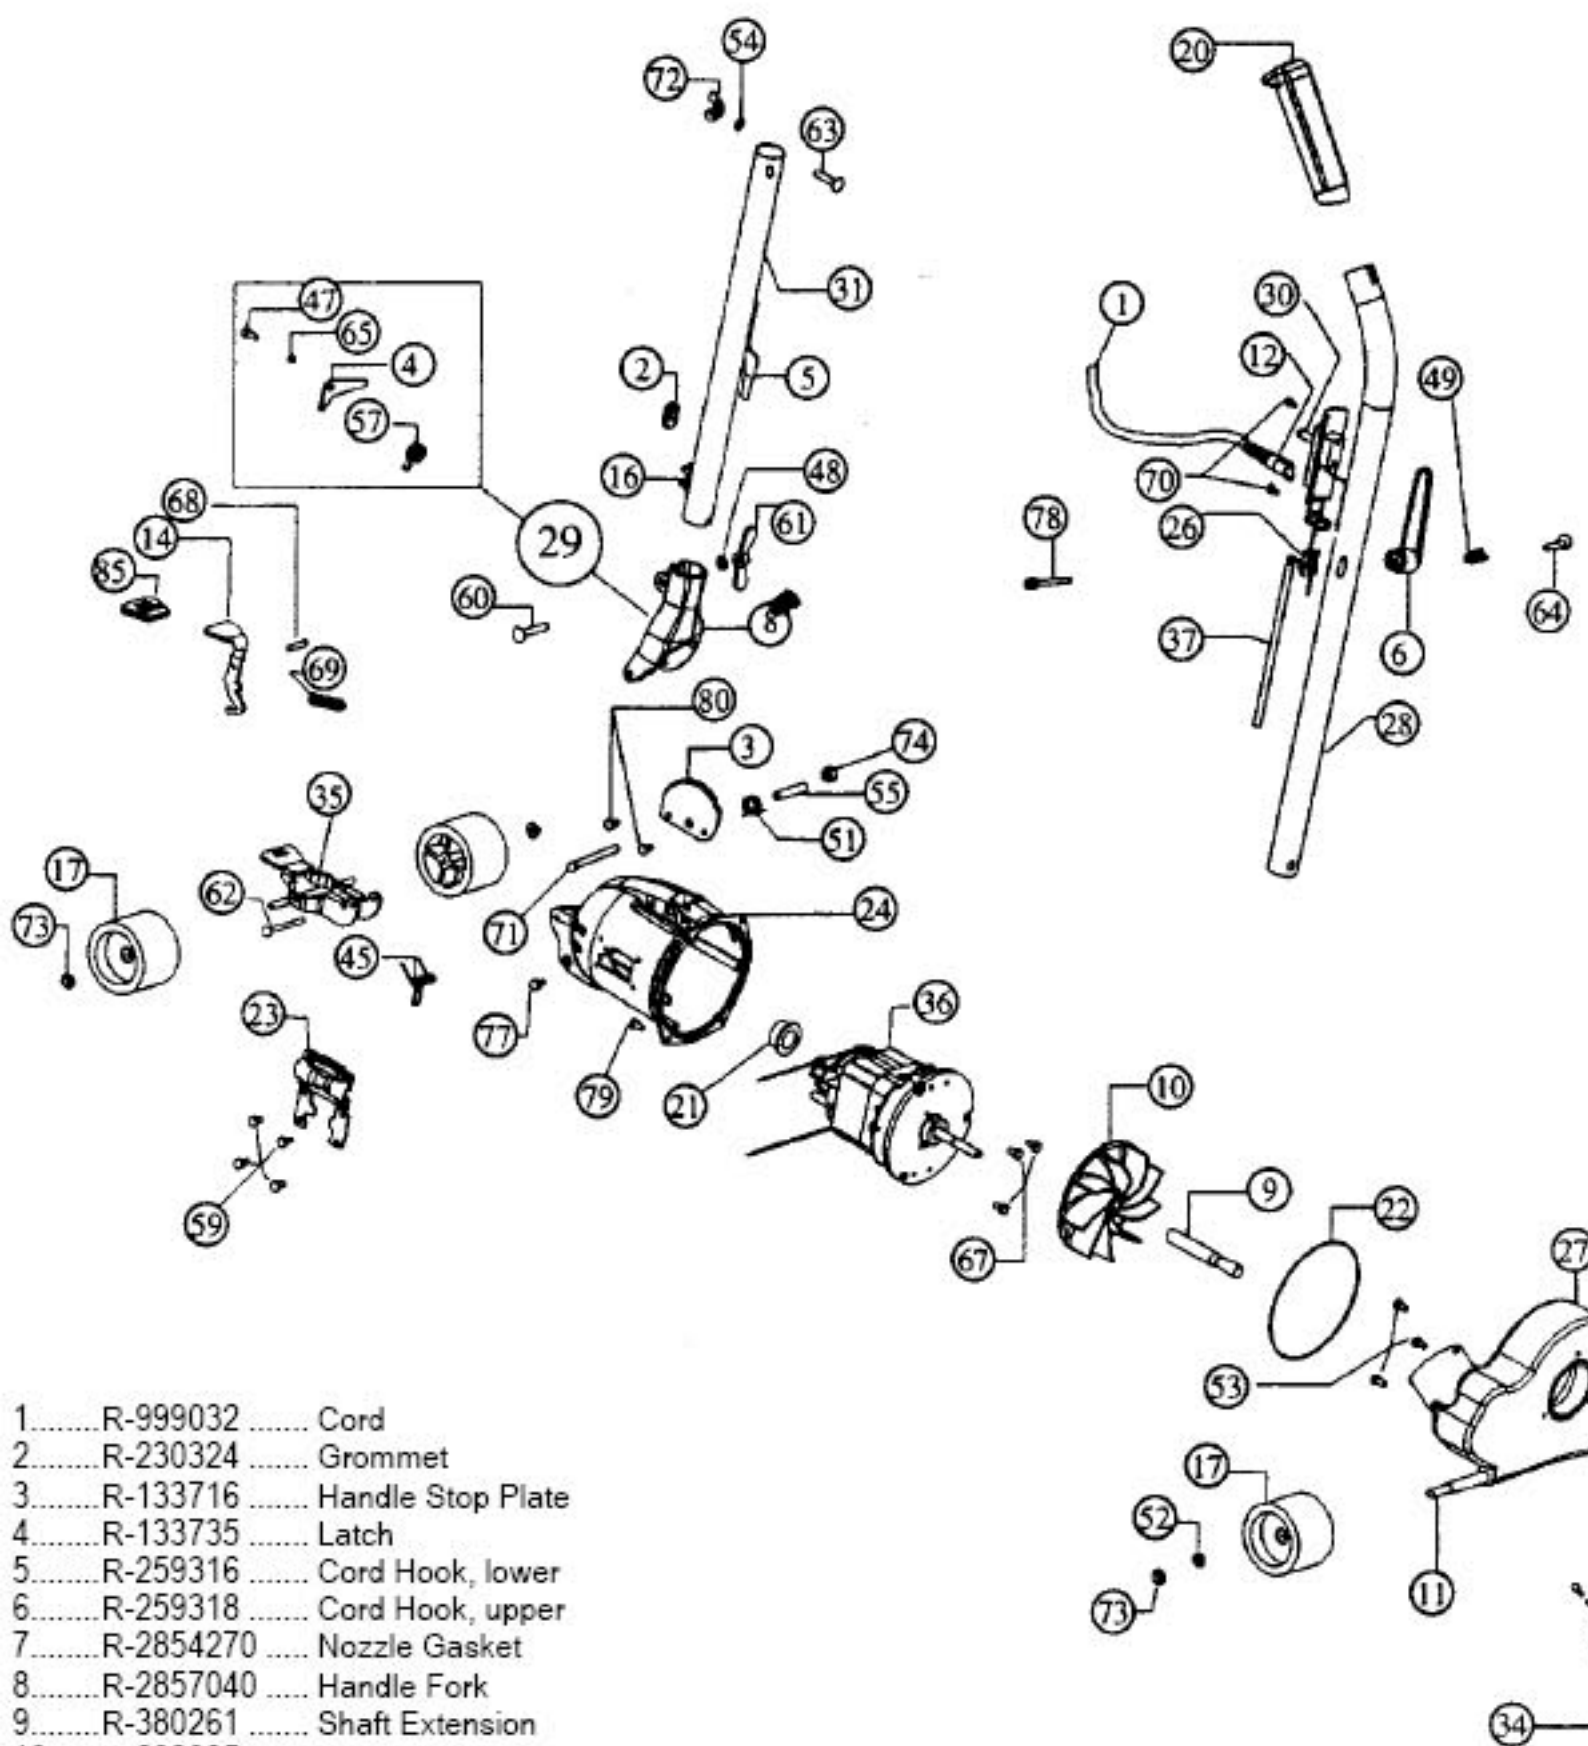

This Owner's Manual is provided and hosted by [Appliance Factory Parts](#).

Royal 89130C Owner's Manual

[Shop genuine replacement parts for Royal 89130C](#)

[Find Your Royal Vacuum Cleaner Parts - Select From 772 Models](#)

----- Manual continues below -----

Models: 89130C, 89135C, 89137

- 1.....R-999032 Cord
- 2.....R-230324 Grommet
- 3.....R-133716 Handle Stop Plate
- 4.....R-133735 Latch
- 5.....R-259316 Cord Hook, lower
- 6.....R-259318 Cord Hook, upper
- 7.....R-2854270 Nozzle Gasket
- 8.....R-2857040 Handle Fork
- 9.....R-380261 Shaft Extension
- 10.....R-608005 Fan
- 11.....R-611101 Axle Stud
- 12.....R-322305 Strain Relief
- 13.....R-8012016 Bumper, black
- 14.....R-690715 Release Pedal
- 15.....R-6707446 Nozzle Plug, black
- 16.....R-670844 Cord Clip