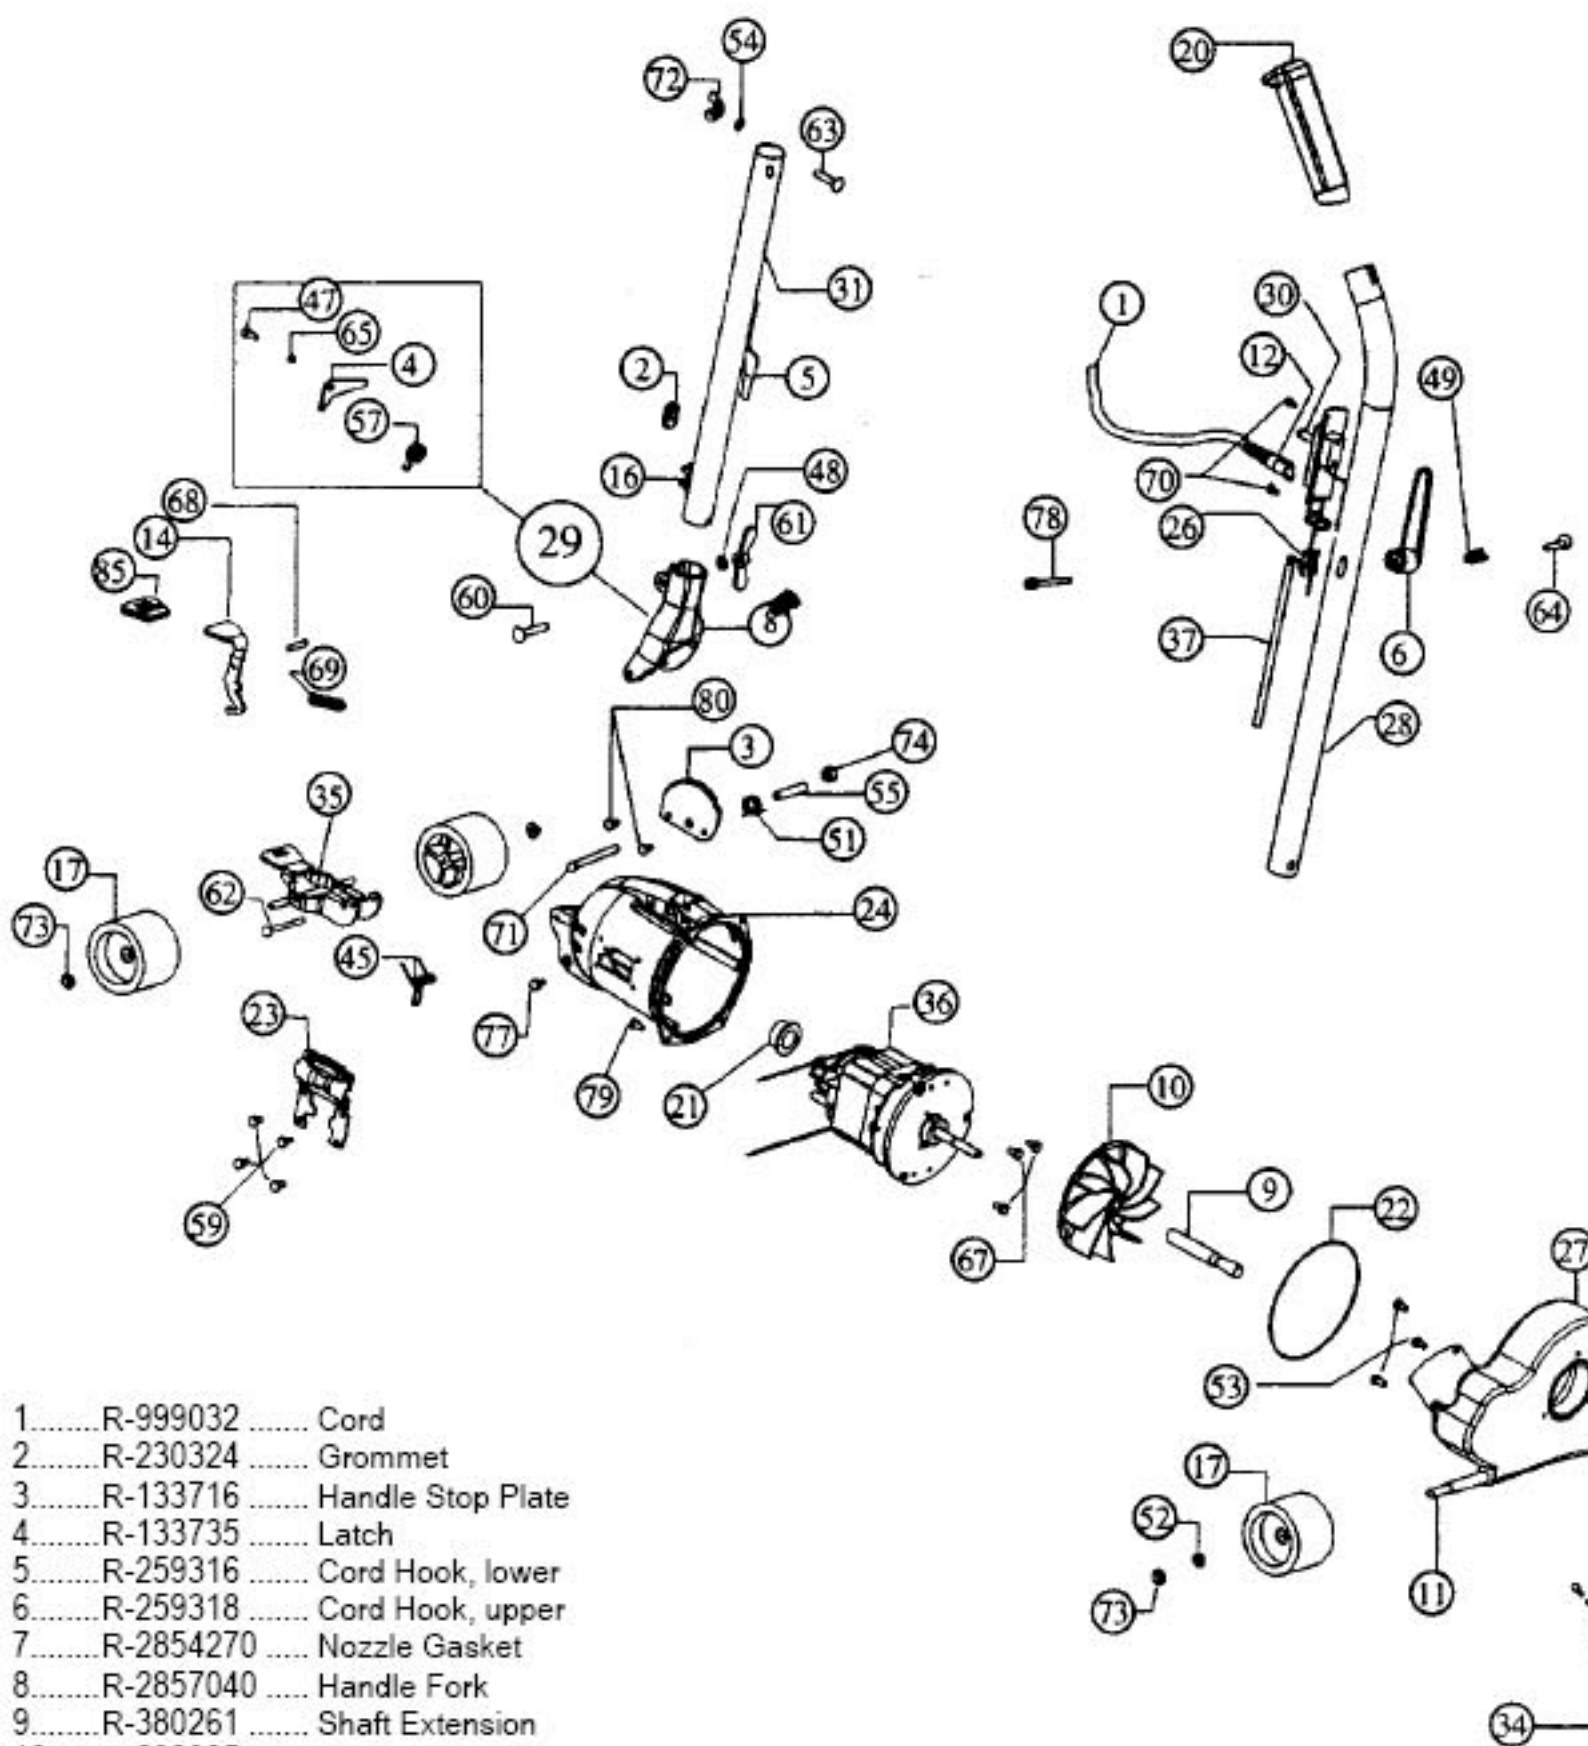

This Owner's Manual is provided and hosted by [Appliance Factory Parts](#).

Royal 89137 Owner's Manual

[Shop genuine replacement parts for Royal 89137](#)

[Find Your Royal Vacuum Cleaner Parts - Select From 772 Models](#)

----- Manual continues below -----

Models: 89130C, 89135C, 89137

- | | | | |
|---------|-----------|-------|--------------------|
| 1..... | R-999032 | | Cord |
| 2..... | R-230324 | | Grommet |
| 3..... | R-133716 | | Handle Stop Plate |
| 4..... | R-133735 | | Latch |
| 5..... | R-259316 | | Cord Hook, lower |
| 6..... | R-259318 | | Cord Hook, upper |
| 7..... | R-2854270 | | Nozzle Gasket |
| 8..... | R-2857040 | | Handle Fork |
| 9..... | R-380261 | | Shaft Extension |
| 10..... | R-608005 | | Fan |
| 11..... | R-611101 | | Axle Stud |
| 12..... | R-322305 | | Strain Relief |
| 13..... | R-8012016 | | Bumper, black |
| 14..... | R-690715 | | Release Pedal |
| 15..... | R-6707446 | | Nozzle Plug, black |
| 16..... | R-670844 | | Cord Clip |