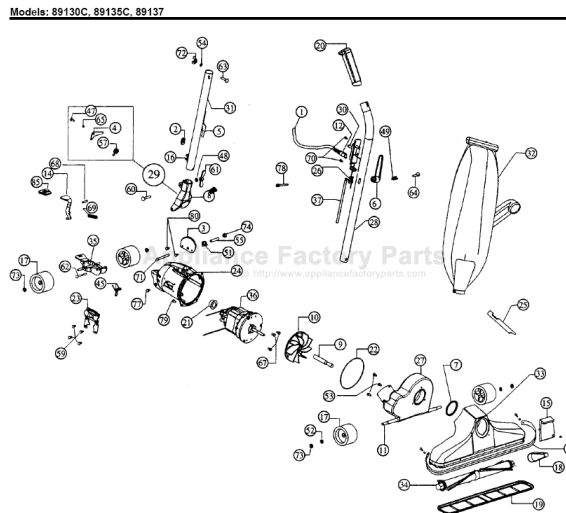

This Owner's Manual is provided and hosted by [Appliance Factory Parts](#).

Royal 89137 Owner's Manual

[Shop genuine replacement parts for Royal 89137](#)

[Find Your Royal Vacuum Cleaner Parts - Select From 772 Models](#)

----- Manual continues below -----

Models: 89130C, 89135C, 89137

- | | | | |
|---------|-----------|-------|--------------------|
| 1..... | R-999032 | | Cord |
| 2..... | R-230324 | | Grommet |
| 3..... | R-133716 | | Handle Stop Plate |
| 4..... | R-133735 | | Latch |
| 5..... | R-259316 | | Cord Hook, lower |
| 6..... | R-259318 | | Cord Hook, upper |
| 7..... | R-2854270 | | Nozzle Gasket |
| 8..... | R-2857040 | | Handle Fork |
| 9..... | R-380261 | | Shaft Extension |
| 10..... | R-608005 | | Fan |
| 11..... | R-611101 | | Axle Stud |
| 12..... | R-322305 | | Strain Relief |
| 13..... | R-8012016 | | Bumper, black |
| 14..... | R-690715 | | Release Pedal |
| 15..... | R-6707446 | | Nozzle Plug, black |
| 16..... | R-670844 | | Cord Clip |