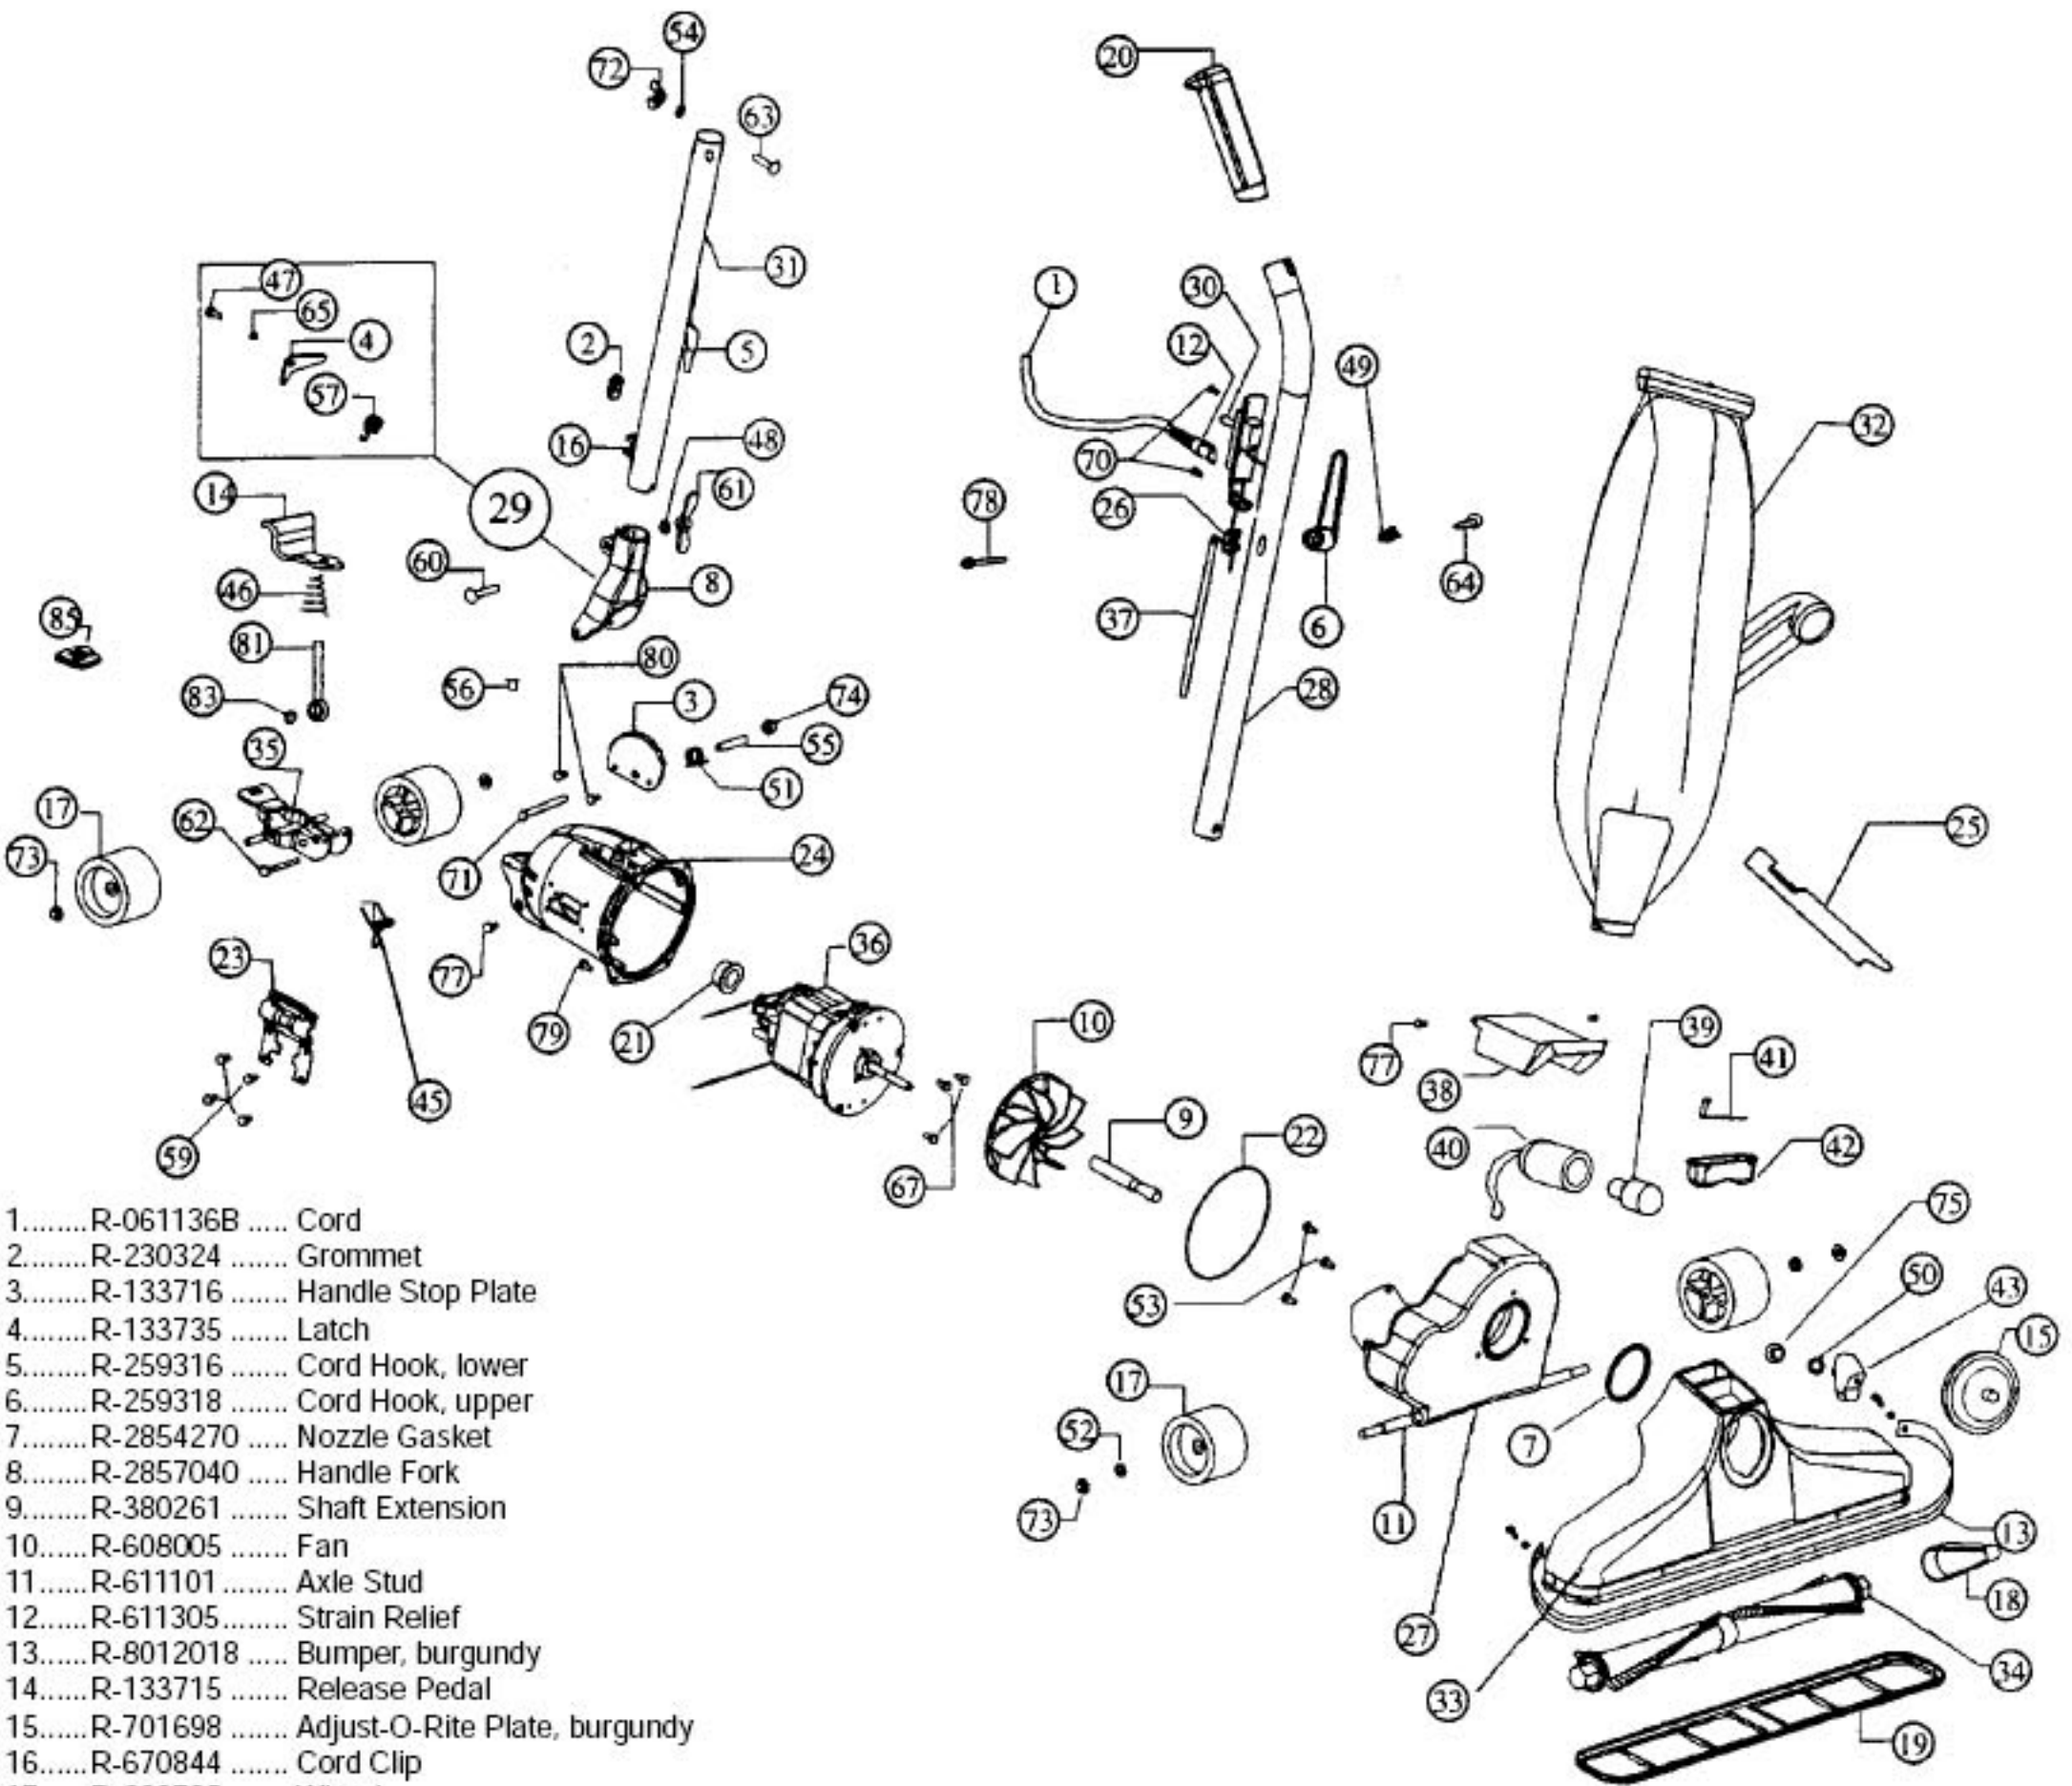

Models: 97001

- 1.....R-061136B Cord
- 2.....R-230324 Grommet
- 3.....R-133716 Handle Stop Plate
- 4.....R-133735 Latch
- 5.....R-259316 Cord Hook, lower
- 6.....R-259318 Cord Hook, upper
- 7.....R-2854270 Nozzle Gasket
- 8.....R-2857040 Handle Fork
- 9.....R-380261 Shaft Extension
- 10.....R-608005 Fan
- 11.....R-611101 Axle Stud
- 12.....R-611305..... Strain Relief
- 13.....R-8012018 Bumper, burgundy
- 14.....R-133715 Release Pedal
- 15.....R-701698 Adjust-O-Rite Plate, burgundy
- 16.....R-670844 Cord Clip
- 17.....R-880705 Wheel
- 18.....R-672260 Belt
- 19.....R-672270 Nozzle Guard
- 20.....R-8013148 Grip, handle, burgundy
- 21.....R-870006 Motor Grommet
- 22.....R-870024 Motor Housing O-Ring
- 23.....R-870130 Side Plate
- 24.....R-870101 Motor Housing
- 25.....R-880262 Belt Lifter
- 26.....R-880304 Strain Relief
- 27.....R-060810 Fancase Assembly
- 28.....R-088733 Upper Handle Assembly, w/ #6,20,80
- 29.....R-028590 Handle Fork and Latch only
 R-208590 Lower handle tube
 R-700132 Male handle fork screw
 R-700133 Female handle fork screw
- 30.....R-163302 Switch

- 31.....R-065534 Handle Adaptor Assembly, w/ #5,16
- 32.....R-90843C..... Zipper Bag, scافتex, dark burgundy
- 33.....R-080226 Nozzle Assembly, w/ #13,43
- 34.....R-673274 Brush Roll Assy, w/ speed indicator
- 35.....R-996575 Wheel Fork & Axle Assy
- 36.....NLA Motor Assy
- 37.....R-703236 Short Cord & Lug Assembly
- 38.....R-0880608 Light Stamping
- 39.....R-725629 Light Bulb, 12 volt
- 40.....R-870060 Light Socket & Cord Assembly
- 41.....R-028563 Chemical Chamber Cover Assembly
- 42.....R-880118..... Chemical Chamber
- 43.....R-802260 Brush Speed Indicator Assembly