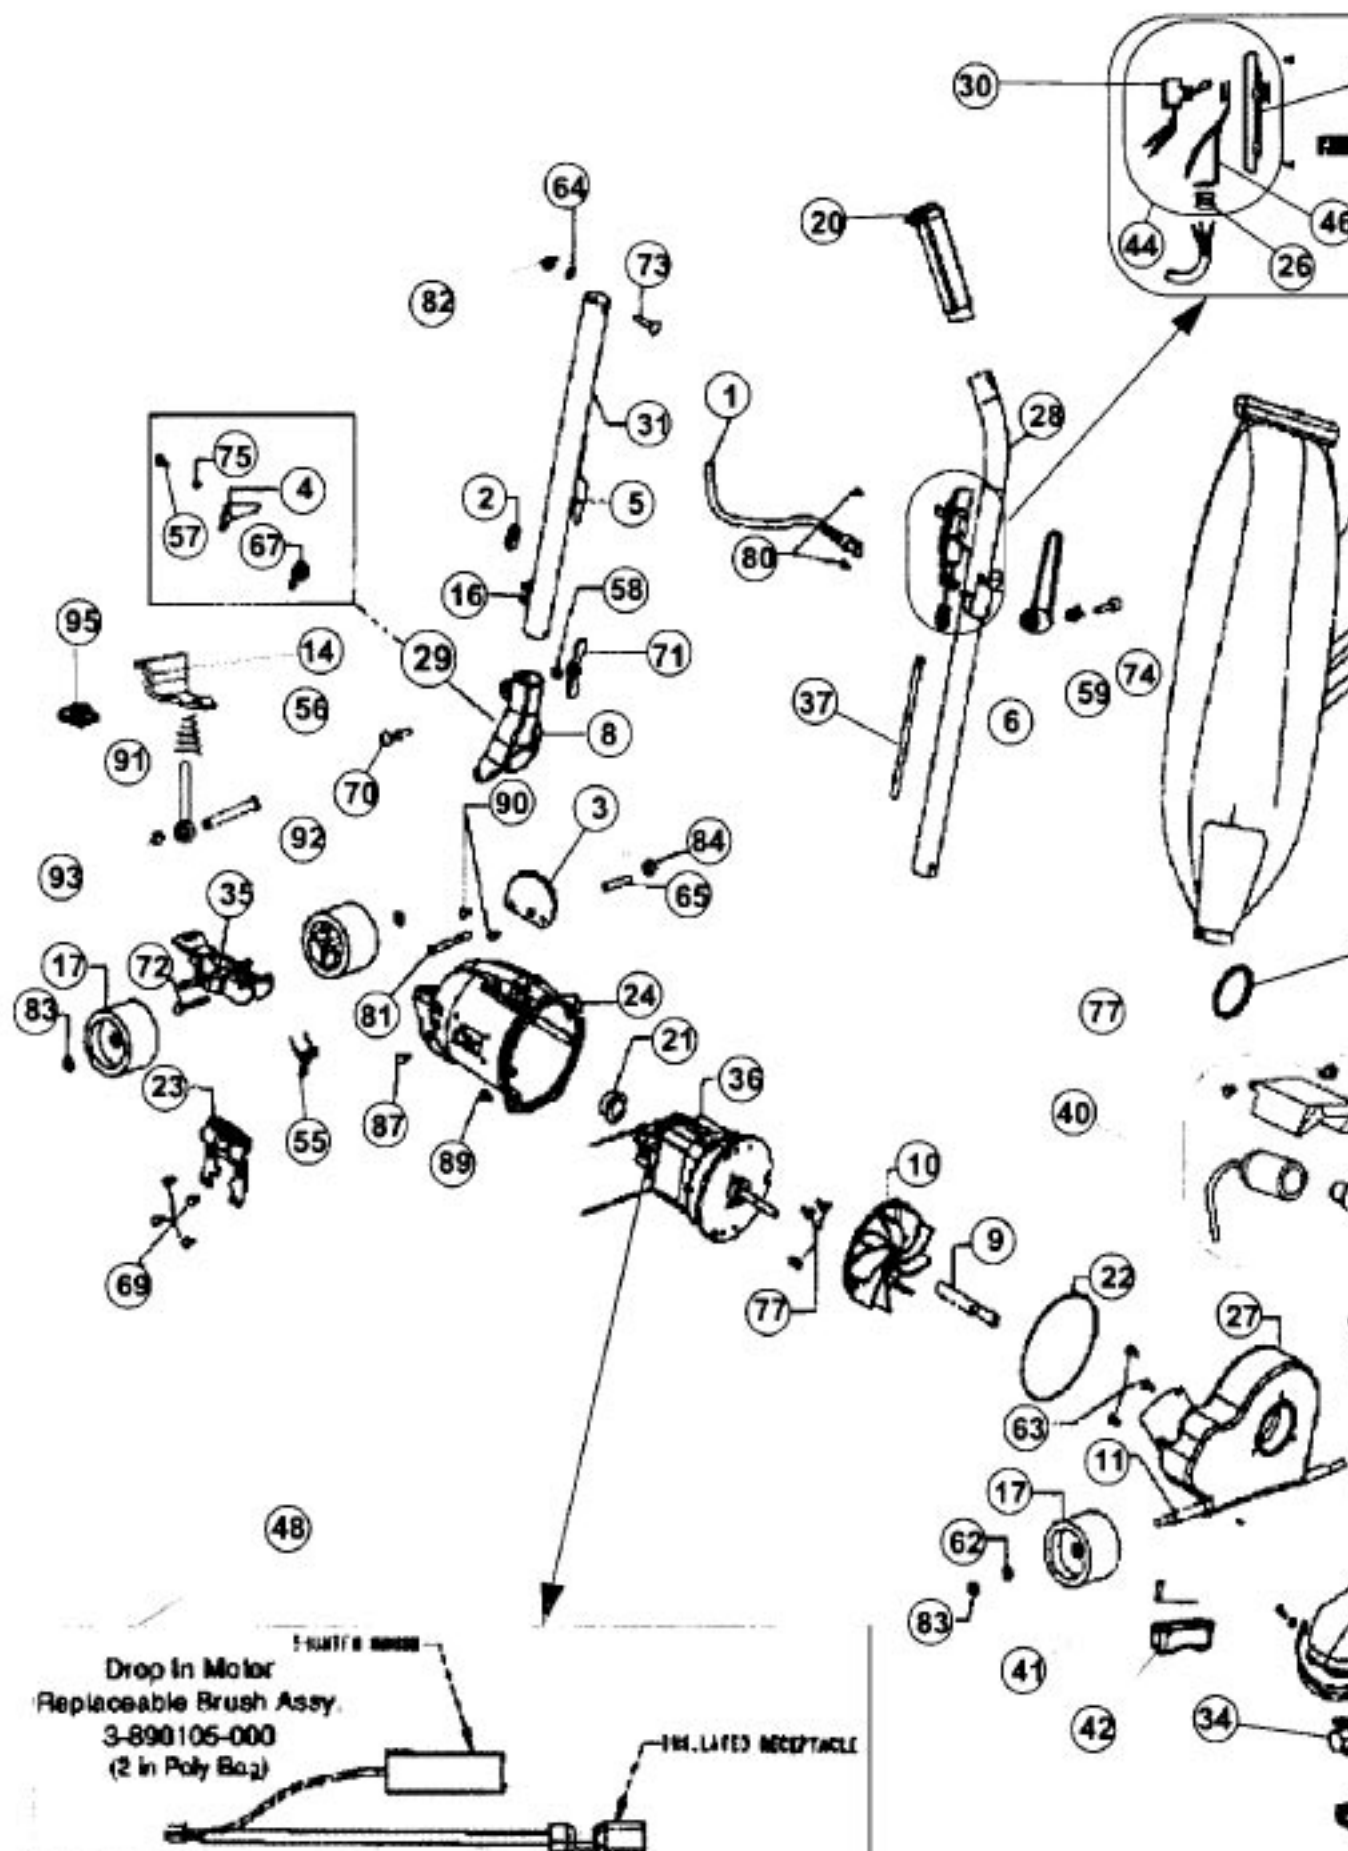

Model: RY8300, RY8400

Model: RY8300, RY8400

Index	Part No.	Description
1	R-088340	Cord, 40 ft, 3-wire black
2	R-230324	Grommet
3	R-133716	Handle stop plate
4	R-133737	Handle fork latch
5	R-259316	Cord hook, lower
6	R-259318	Cord hook upper
7	R-2854270	Gasket, nozzle sealing
8	R-4285704	Handle fork
9	R-380262	Shaft extension
10	R-608005	Fan, slip on
11	R-611101	Axle stud
12	R-322305	Strain relief, power cord
13	R-8012016	Bumper, black
14	R-133715	Adjuster release
15	R-870169	Adjust-o-rite plate, black
16	R-670844	Cord clip
17	R-671705	Wheel
18	R-672260	Belt
19	R-672270	Nozzle guard, 14"
20	R-880314	Handle grip, black
21	R-870006	Grommet, motor
22	R-870024	Motor housing o-ring
23	R-870130	Side plate
24	R-870201	Motor housing
25	R-880262	Belt lifter
26	R-880305	Strain relief, internal cord
27	R-880117	Fan case assembly
28	R-891051	Upper handle assembly, includes #6 and #20
29	R-028580	Handle form and latch assembly
30	R-163309	Switch
31	R-891061	Handle adaptor assembly, includes #5 and #16
32	R-066348	Gun metal gray scufftex bag, type B
33		Nozzle assembly, includes #13 and #43
34	R-673274	14" brush assembly w/speed indicator
35	R-996575	Wheel fork/axle assembly
36	R-701020	10 amp motor w/replaceable brushes (RY8300)
	R-970102	7 amp motor w/replaceable brushes (RY8400)
37	R-870040	Short cord, black
38	R-2870060	Headlight, bracket, socket, bumper assembly
39	R-725629	Headlight bulb, 12 volt
40	R-870060	Light socket and cord assembly
41	R-028563	Chemical chamber cover assembly
42	R-880118	Chemical chamber
43	R-802260	BSI assembly
44	R-028537	Switch and plate assembly
45	R-249303	Switch plate
46	R-153339	Strain relief stamping
47	R-601407	Rubber inlet gasket
45	R-38901050000	Carbon brush package, drop in motors

Index	Part No.	Description
61	R-004723	Handle
62	R-005138	Wheel
63	R-023309	Screw
64	R-074330	Lockwa
65	R-110773	Motor h
66	R-110775	Rod ad
67	R-133738	Handle
68	R-145734	Screw
69	R-186012	Self tap
70	R-230713	Carriage
71	R-285720	Large w
72	R-311031	Rear ax
73	R-074329	Square
74	R-597743	Screw
75	R-601772	Latch s
76	R-606210	Headlig
77	R-670013	Motor p
78	R-670705	Spring
79	R-672009	Releas
80	R-801701	Screw
81	R-801708	Handle
82		Nut w/m
83	R-801711A	Wheel
84	R-801714	Nut
85	R-802244	Screw
86	R-870013	Adjuste
87	R-880707	Screw
88	R-884708	Eye bol
89	R-980743	Thread
90	R-990104	screw
91	R-996011	Adjuste
92	R-996101	Retaini
93	R-996711	E-ring
94	NLA	Screw
95	R-130008	Foot ad

ATTACHMENT KIT

	R-304	Full att
	R-4028036	Extens
	R-502801	Crevicc
	R-024585	Hose c
	R-051284	Hose a
	R-050282	Round
	R-097682	10" floo
	R-098584	Upholst

ATTACHMENT KIT - DELUXE

	R-305	Full del
	R-258801B	Crevicc