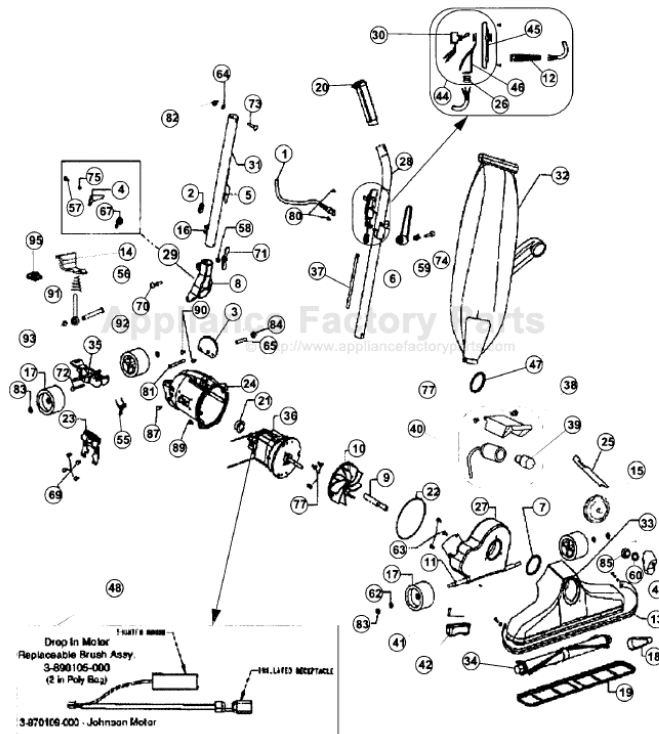

[Find Your Royal Vacuum Cleaner Parts - Select From 772 Models](#)

----- Manual continues below -----