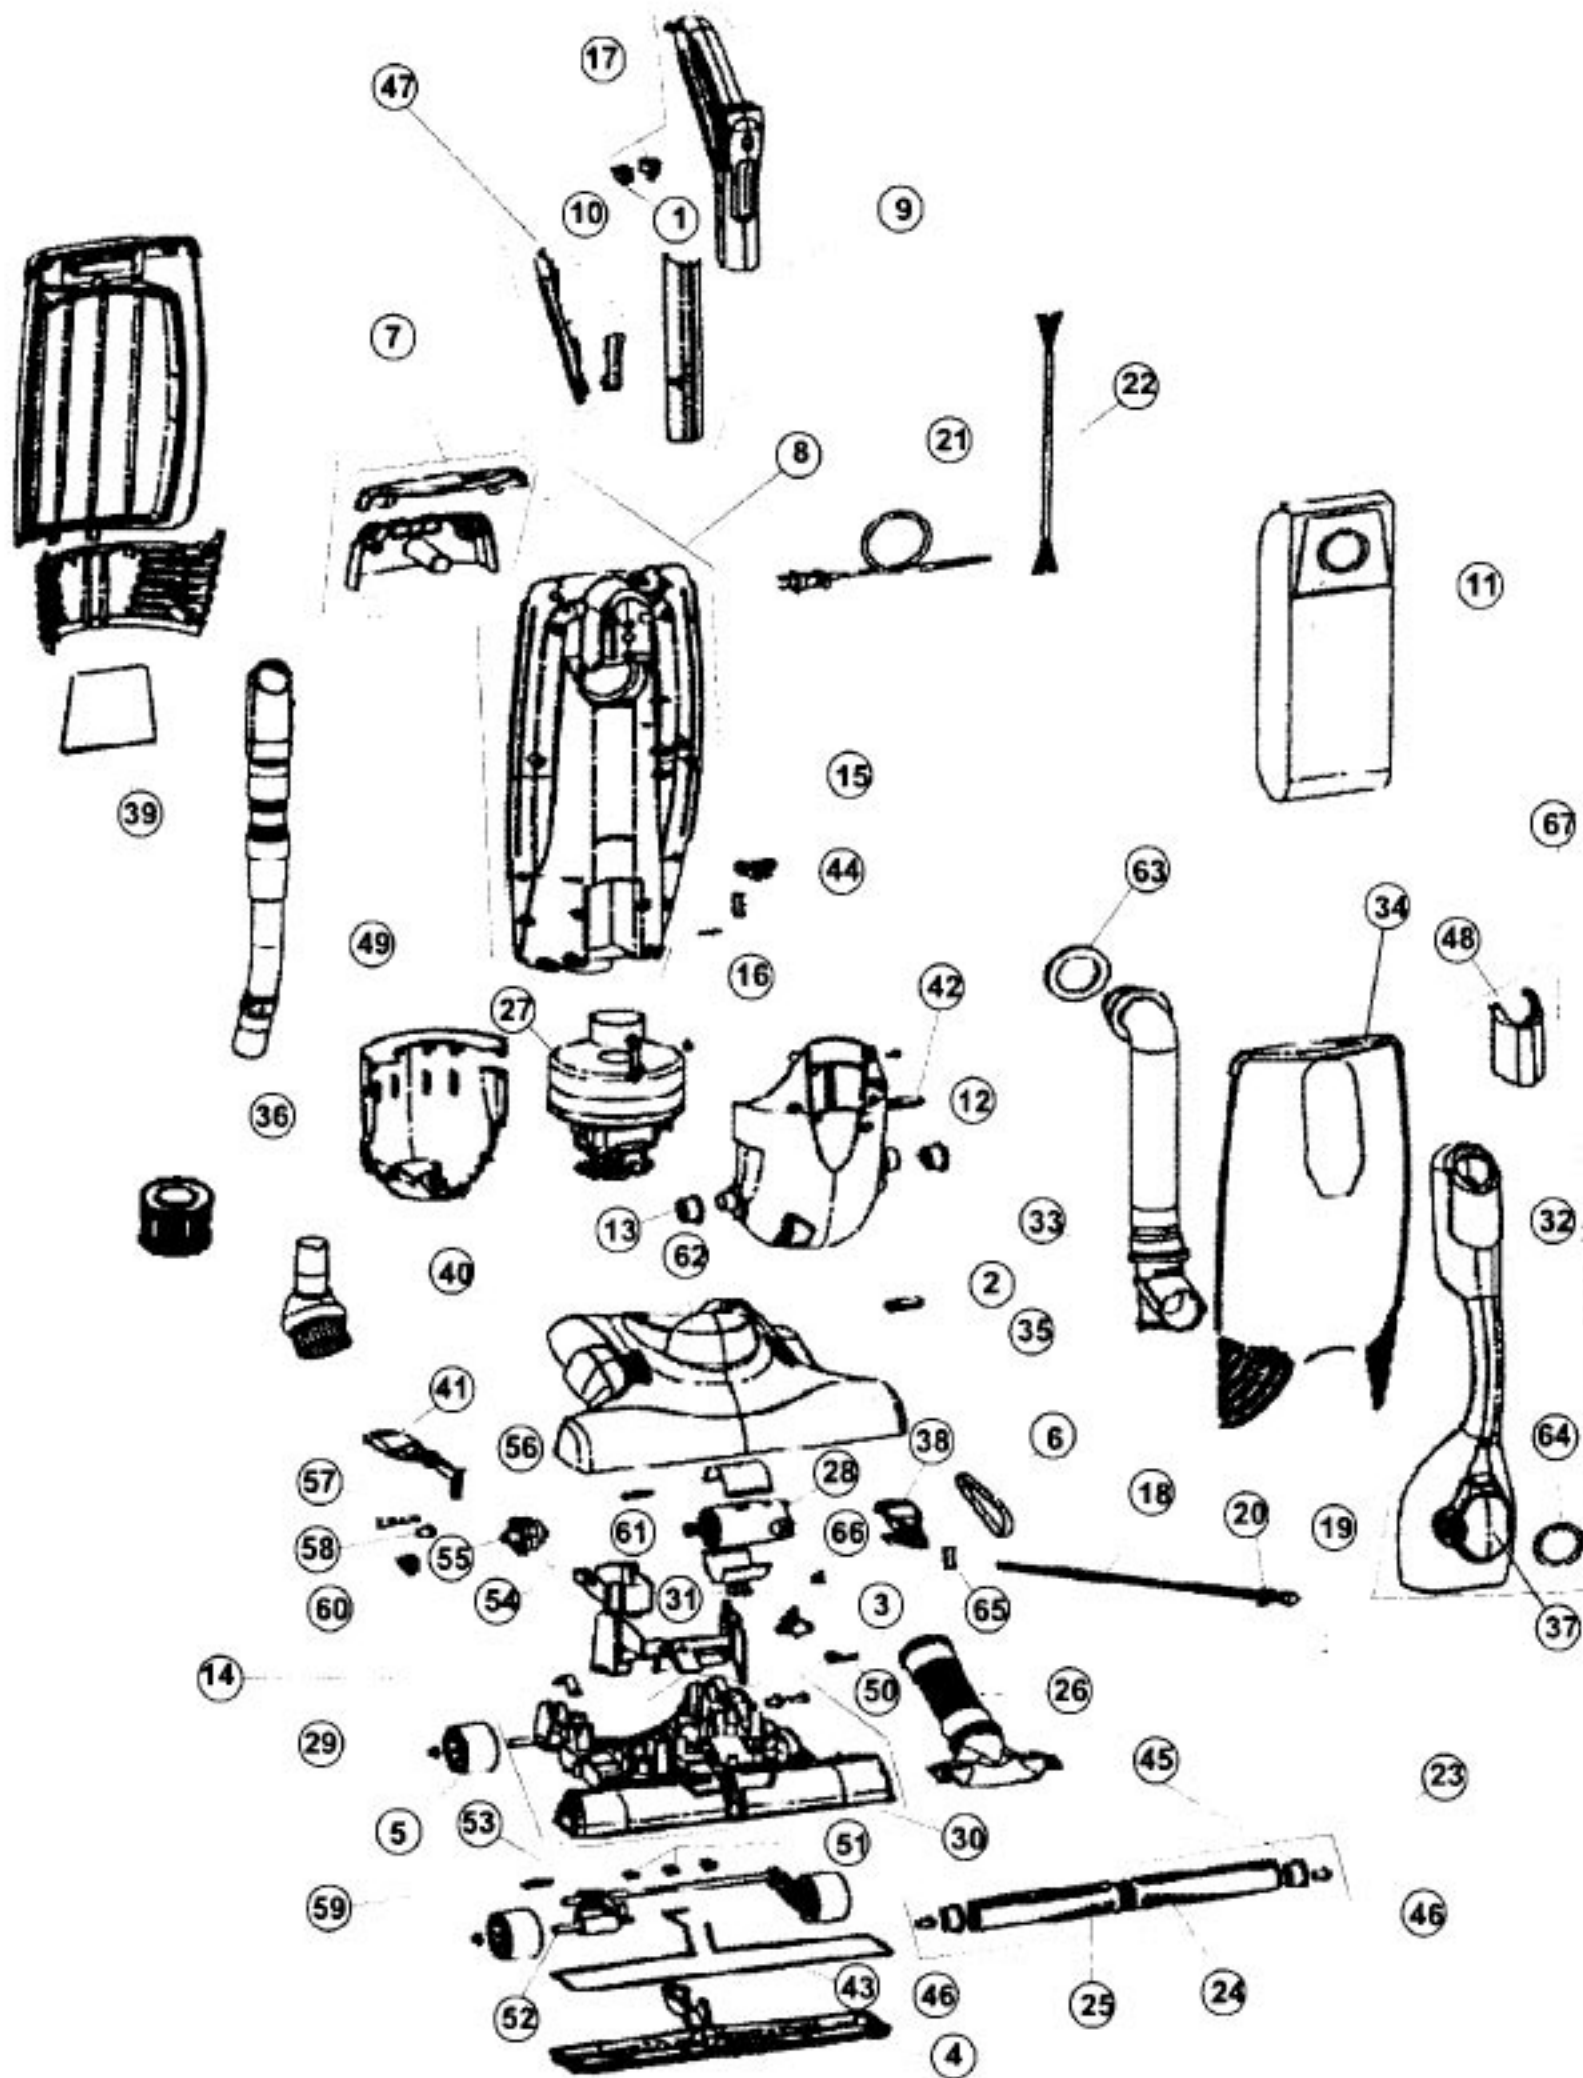

Model: RY9000, RY9100, RY9200

Model: RY9000, RY9100, RY9200

Index	Part No.	Description
1	R-912040	Power switch
2	R-023900	Rectifier assembly
3	R-912495	Brushroll micro switch
4	R-001260	Nozzle guard
5	R-0015M0	Roller
6	R-002560	Cog belt
7	R-0173A2	Bag chamber top assembly w/o FBI (RY9000) Bag chamber top assembly w/FBI (RY9100, RY9200)
8	R-007560	Bag chamber assembly
9	R-0085BB	Upper handle assembly
10	R-0089BB	Upper cord hook
11	R-115016	Type U microfresh bag, 7 pack (RY9000, RY9100)
	R-190900	Type U HEPA bag (RY9200)
12	R-010860	Pivot ring
13	R-010960	Pivot ring
14	R-011000	Pivot clamp
15	R-0111BB	Lower cord hook
16	R-011200	Lower cord hook spring
17	R-020600	Brushroll shut off switch
18	R-027000	Socket assembly
19	R-920906	Bulb #906
20		Socket clip
21	R-0211M0	Power cord
22	R-024200	Internal cord
23	R-034000	Brushroll assembly
24	R-034800	Right bristle strip
25	R-034900	Left bristle strip
26		Lower hose assembly
27		Blower motor assembly (RY9000, RY9100) Blower motor assembly - single (RY9200)
28		Brush motor assembly
29	R-710102	Wheel retainer
30	R-001000	Nozzle base and rear axle assembly
31	R-021000	Brush motor circuit breaker
32	R-0121A2	Lower handle tube - plastic
33		Lower dirt tube gasket
34		Front bag chamber assembly (RY9000) Front bag chamber assembly (RY9100) Front bag chamber assembly (RY9200)
35		Bumper
36		Royalair microfresh filter (RY9000)
	R-013000	HEPA filter assembly (RY9100, RY9200)
37	R-0117AZ	Hose accessory door, chrome Hose accessory door, polished Hose accessory door, aluminum
38	R-002700	Handle release pedal
39		Bag chamber filter
40		Nozzle cover
41		Height adjustment pedal
42	R-015500	Threshold stop

Index	Part No.	Description
43	R-016500	Base gasket
44	R-031000	Roll pin
45	R-034700	End cap
46	R-034600	Nut
47	R-015300	Upper cord hook release and button lever assembly
48		Handle cover w/screws
49		Rear motor housing
50	R-021400	Thermal fuse assembly
51		Front axle bracket
52		Front axle stud
53		Height adjustment bracket
54		Height adjustment housing
55		Height adjustment cam
56		Height adjustment ratchet wheel
57		Height adjustment pivot bolt
58		Bushing
59		Height adjustment return spring
60		Ratchet stop
61		Height adjustment position spring
62		Head light lens
63		Upper dirt tube gasket
64		Hose accessory door gasket
65		Brush reset button
66	R-031200	Handle release pedal spring
67	R-0121BB	Complete lower handle assembly, plastic

ATTACHMENT KIT - DELUXE

	R-305	Full deluxe attachment kit
	R-258801B	Crevice tool - dark gray
	R-024585	Hose connector adaptor assembly
	R-041076A	Lower wand assembly
	R-041077	Upper wand assembly
	R-995084B	7' hose and bleed valve assembly
	R-097282B	Round brush, gray
	R-415582B	6" upholstery tool
	R-415682B	10" floor brush

ATTACHMENT KIT

	R-304	Full attachment kit
	R-4028036	Extension wand
	R-502801	Crevice tool
	R-024585	Hose connector adaptor assembly
	R-051284	Hose assembly
	R-050282	Round brush
	R-097682	10" floor brush
	R-098584	Upholstery tool
	R-306	Attachment kit (MRY9100)
	R-307	Attachment kit (MRY9200)