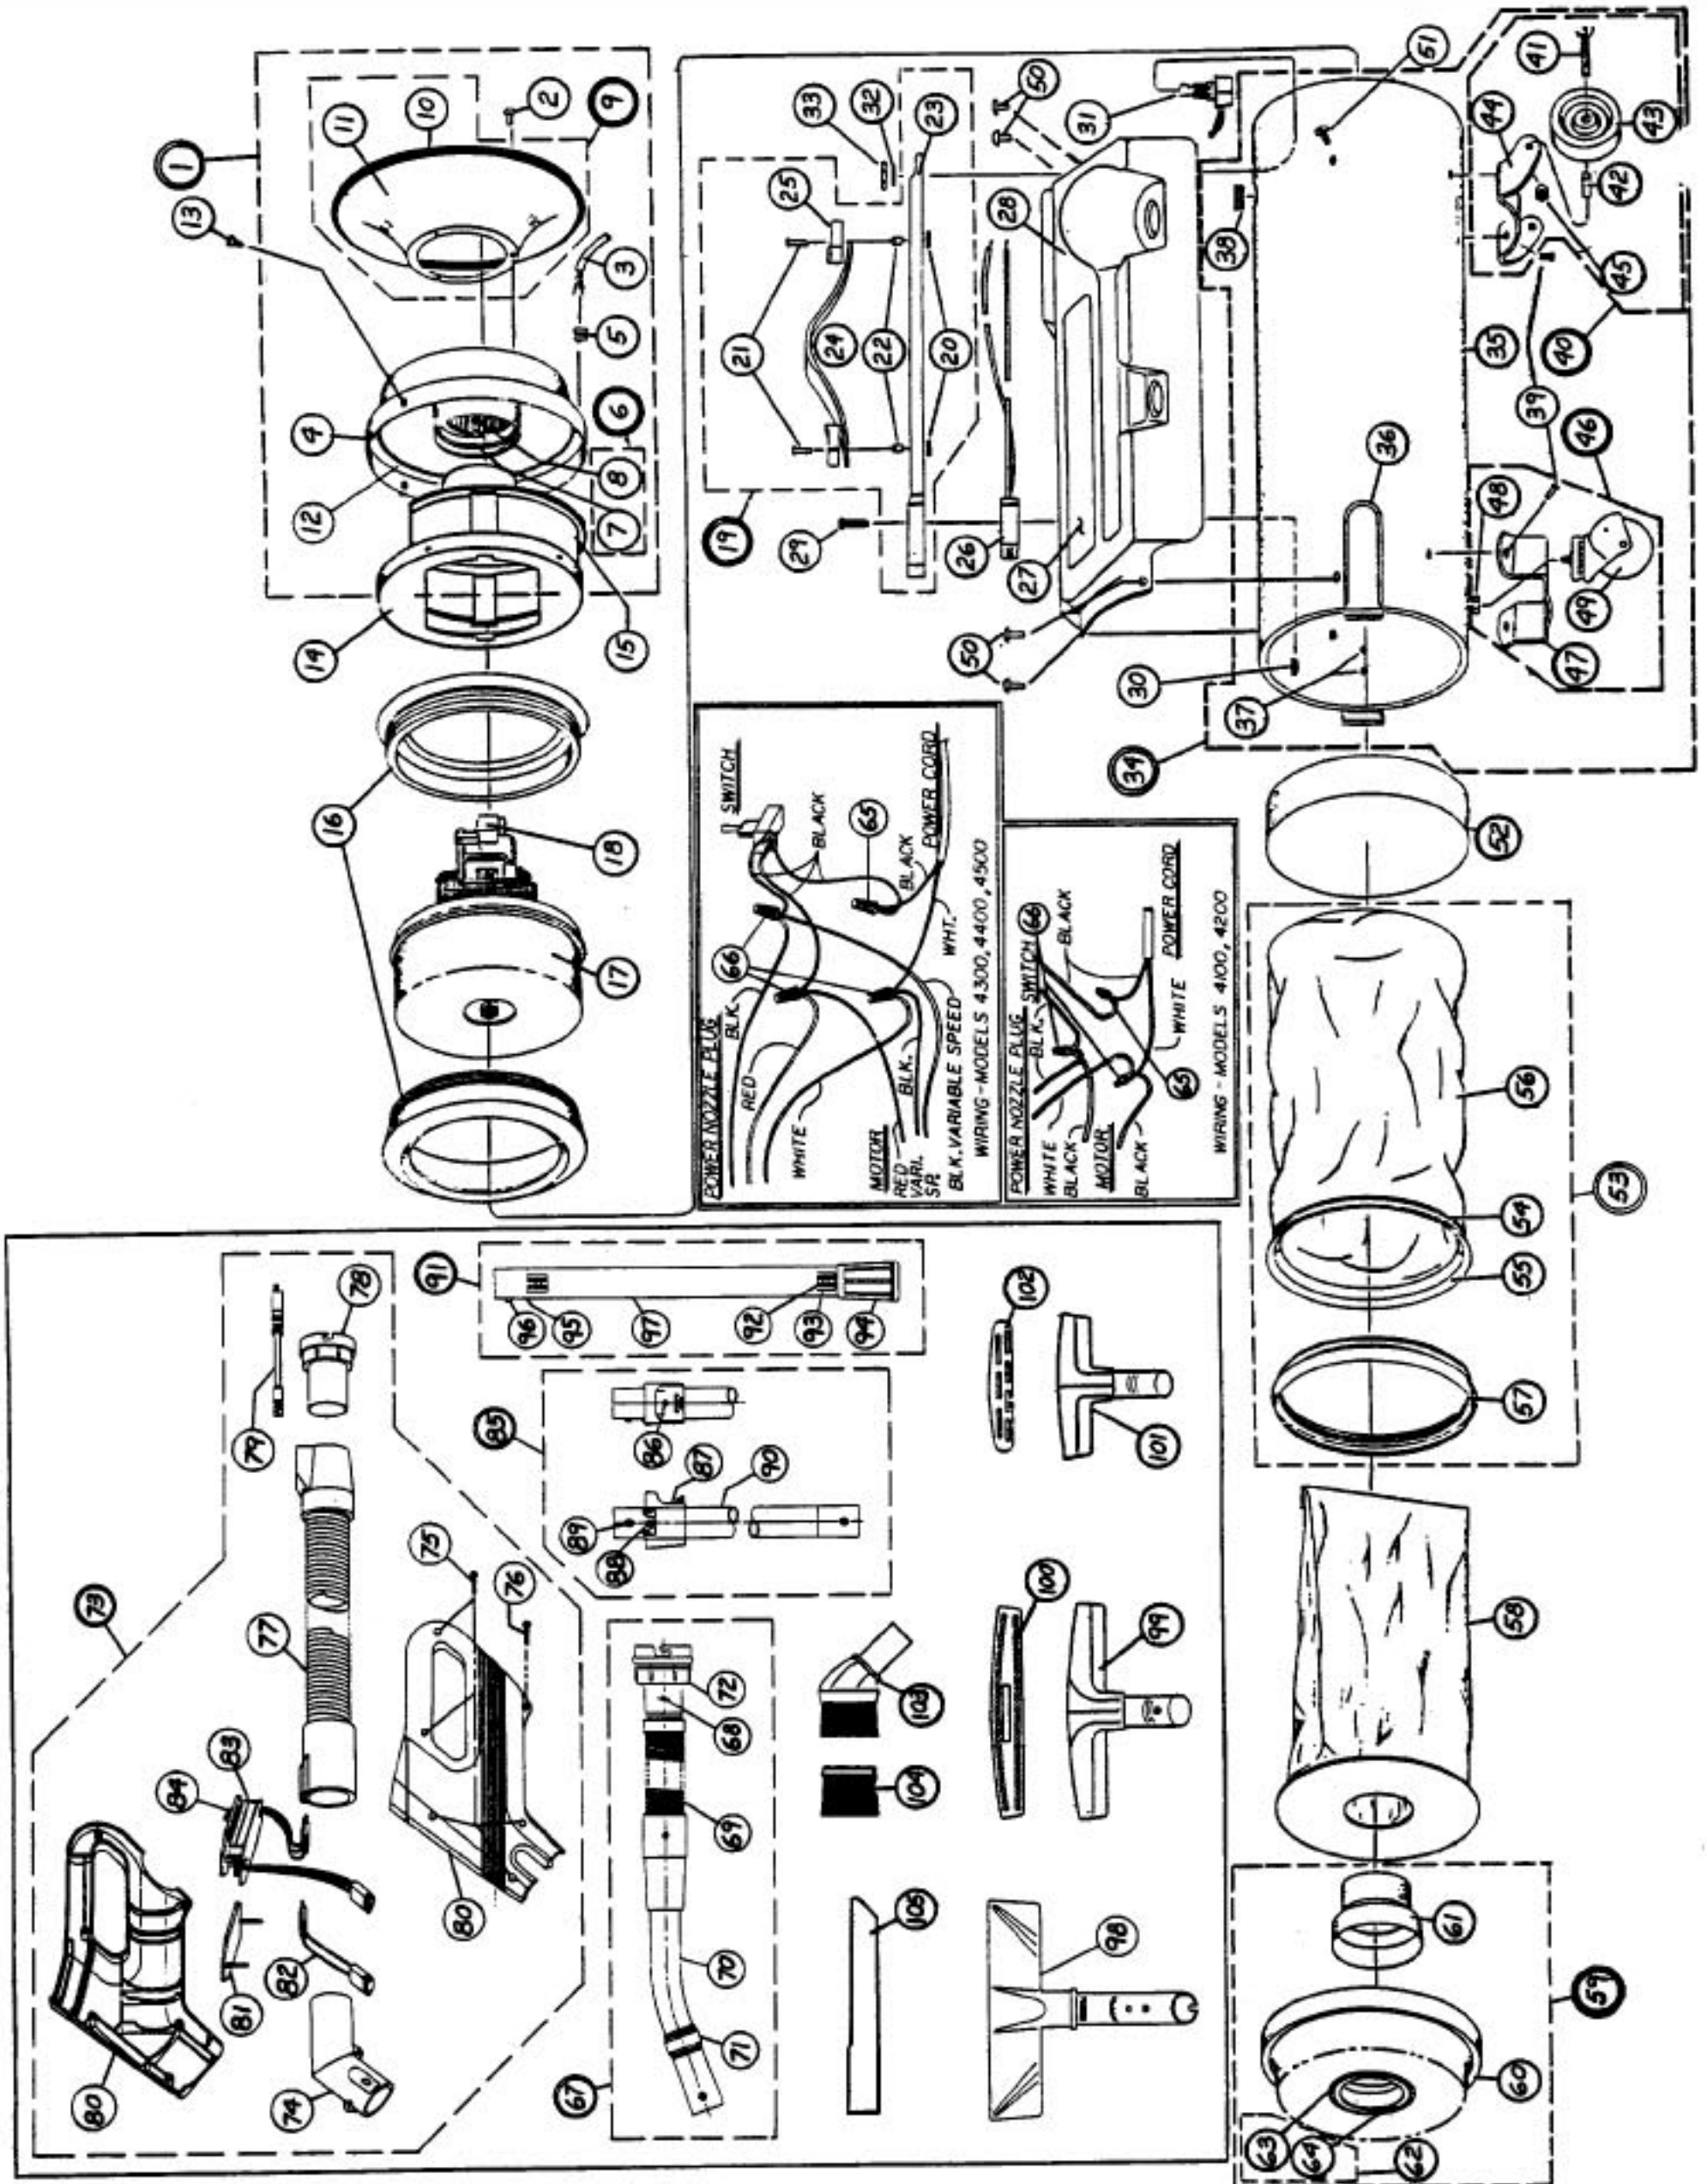

Models: 4100, 4200, 4300, 4400, 4500

ROYAL

METAL TANKS

Models: 4100, 4200, 4300, 4400, 4500

1	NLA	End Bell & Cord Ring Assy, 4100, 4200	52	R-415030	Filter Disc
1A	NLA	End Bell & Cord Ring Assy, 4300, 4400	53	R-041140	Bag Assembly
1B	R-415764	End Bell & Cord Ring Assy, 4500	54	NLA	Bag Clamping Wire
2	R-008241	Rivet	55	NLA	Bag Inlet
3	NLA	Cord, 25 ft, 4100, 4200	56	NLA	Cloth Bag
3A	NLA	Cord, 30 ft, 4300, 4400	57	R-701407	Inlet Gasket
3B	R-041437A	Cord, 30 ft, 4500	58	R-401403	Envelope w/ 4 Paper Bags
4	NLA	End Bell, 4100, 4200	59	R-040173	End Bell Assy, front
4A	NLA	End Bell, 4300, 4400, 4500	60	R-401777	Front End Bell
5	R-880304	Strain Relief	61	R-775794	Inlet Tube
6	R-026065	Connector Assembly	62	R-026056	Connector Assy
7	NLA	Pin	63	NLA	Connector Pin
8	NLA	Connector Stamping	64	NLA	Connector Stamping
9	R-040169A	Cord Storage Ring Assy, 4100, 4200, 4300, 4400	65	R-259761	Solderless Connector, small
9A	R-040169A	Cord Storage Ring Assembly, 4500	66	R-259762	Solderless Connector, large
10	R-401201	Bumper, 4100, 4200, 4300,	67	R-041084B	7 ft Hose & Bleed Valve Assy, 4100
10A	R-401201A	Bumper,	68	NLA	Split Rivet
11	NLA	Storage Ring	69	NLA	Hose Assy, blue vinyl
12	R-156776	Gasket, 4100, 4200	69	R-410802B	Hose Assy, grey vinyl
13	R-200707	Screw	70	NLA	Curved Wand
14	R-401062	Rear Motor Support Assy	71	NLA	Bleed Valve
15	R-411277	Air Deflector, 4300, 4400, 4500	72	R-190180B	Hose Connector Assy
16	R-350060	Motor Support	73	NLA	Power Grip & Electric Hose Assy
17	R-435210	Motor Assembly, 4100, 4200	73B	NLA	Power Grip & Electric Hose Assy, 4500
17A	NLA	Motor Assembly, 4300, 4400	74	R-417005A	Dirt Passage Tube, 4300, 4200, 4400
17B	R-460003	Motor Assembly, 4500	74A	R-417005A	Dirt Passage Tube, 4500
18	NLA	Carbon Brush Assy, 4100, 4200	75	NLA	Screw
18A	NLA	Carbon Brush Assy, 4300, 4400	76	NLA	Screw
18B	NLA	Carbon Brush Assy, 4500	77	R-420802A	Electric Hose, 4200
19	R-0411302	Handle Assembly, 4100, 4200, 4300, 4400	77A	NLA	Electric Hose, 4300, 4400
19A	NLA	Handle Assembly, 4500	77B	R-467802	Electric Hose, 4500
20	R-011246	Washer	78	R-049780A	Connector Assy
21	NLA	Rivet	79	NLA	Pigtail, 2 wire, 4200, 4250
22	R-601772	Spacer	79A	R-041728A	Pigtail, 3 wire
23	NLA	Wiring Duct	80	NLA	Housing Assy
24	R-701314B	Handle, 4100, 4200, 4300, 4400	81	NLA	Cover & Label Assy, 4200
24A	R-7013146	Handle, 4500	82	NLA	Plug Assy, 4200
25	R-750725	Grip Stamping	83	R-440030	Circuit Board Assy, 4300, 4400
26	R-401323	Plug, w/ leads, 4100, 4200	83A	R-2460030	Circuit Board Assy, 4500
26A	R-460001	Plug, w/ leads, 4300, 4400, 4500	84	R-170176	Button, suction control, 4300, 4400, 4500
27	NLA	Label, 4100, 4200	85	R-041077	Upper Wand Assembly, 4100
27A	NLA	Label, 4300, 4400	85A	R-041777A	Upper Wand Assembly, 4200, 4300, 4400, 4500
27B	NLA	Label, 4500	86	R-133054	Rivet, 5200, 4300, 4400, 4500
28	R-411000A	Tool Caddy, 4100, 4200, 4300, 4400	87	NLA	Cuff, 4200, 4300, 4400
28A	R-411000A	Tool Caddy, 4500	87A	NLA	Cuff, 4500
29	R-411752	Screw	88	R-008241	Rivet
30	R-411612	Handle Nut	89	NLA	Snap Button
31	R-413302	Switch, push type, 4100, 4200	90	NLA	Upper Wand, 4100
31A	R-460002	Switch, toggle type, 4300, 4400, 4500, 6 leads	90A	NLA	Upper Wand, 4200, 4300, 4400, 4500
32	NLA	Lockwasher, switch	91	NLA	Lower Wand, 4100, 4200, 4300, 4400
33	R-153319	Nut, switch	91A	R-041776A	Lower Wand, 4500
34	R-042071	Casing & Wheels Assy, 4100, 4200	92	R-010442	Rivet
34A	NLA	Casing & Wheels Assy, 4300, 4400	93	NLA	Cord Clip, 4100, 4200, 4300, 4400
34B	NLA	Casing & Wheels Assy, 4500	93A	NLA	Cord Clip, 4500
35	R-041162	Casing Assy, 4100, 4200, 4300, 4400	94	R-901843A	Tube Seal, 4100, 4200, 4300, 4400
35A	R-041162	Casing Assy, 4500, 4600	94A	R-901843A	Tube Seal, 4500
36	R-040174B	Clamp Assy, 4100, 4200, 4300, 4400	95	R-008241	Rivet
36A	R-040174B	Clamp Assy, 4500	96	R-401232	Snap Button
37	R-008241	Rivet	97	NLA	Lower Wand
38	R-230324	Grommet	98	R-241020B	11" Carpet Nozzle Assy, 4100, 4300
39	R-133054	Rivet	99	NLA	10" Floor Brush Assy, 4100, 4200, 4300, 4400
40	R-026105	Rear Wheels Assy	99A	R-415682A	10" Floor Brush Assy, 4500
41	R-260042	Screw	100	NLA	Brush Insert
42	R-260772	Spacer	101	NLA	6" Upholstery Tool, 4100, 4200, 4300, 4400
43	NLA	Wheel	101A	R-415582A	6" Upholstery Tool, 4500
44	R-966006	Wheel Bracket	102	NLA	Plastic Insert
45	R-413709	Hex Nut	103	NLA	Round Brush Assy, 4100, 4200, 4300, 4400
46	NLA	Front Wheels Assy, 4100, 4200	103A	R-097282A	Round Brush Assy, 4500
46A	R-070275	Front Wheels Assy	104	R-972806	Brush Insert
47	R-701119	Bracket	105	NLA	Crevice Tool, 4100, 4200, 4300, 4400
48	R-413612	Hex Nut	105A	R-258801A	Crevice Tool, 4500
49	R-988440	Caster, swivel ball	NLA	NLA	Power Nozzle Assy, 4100
50	R-133054	Rivet		R-610110	Power Nozzle Assy, 4200, 4300, 4400
51	R-350810	Screw		NLA	Power Nozzle Assy, 4500