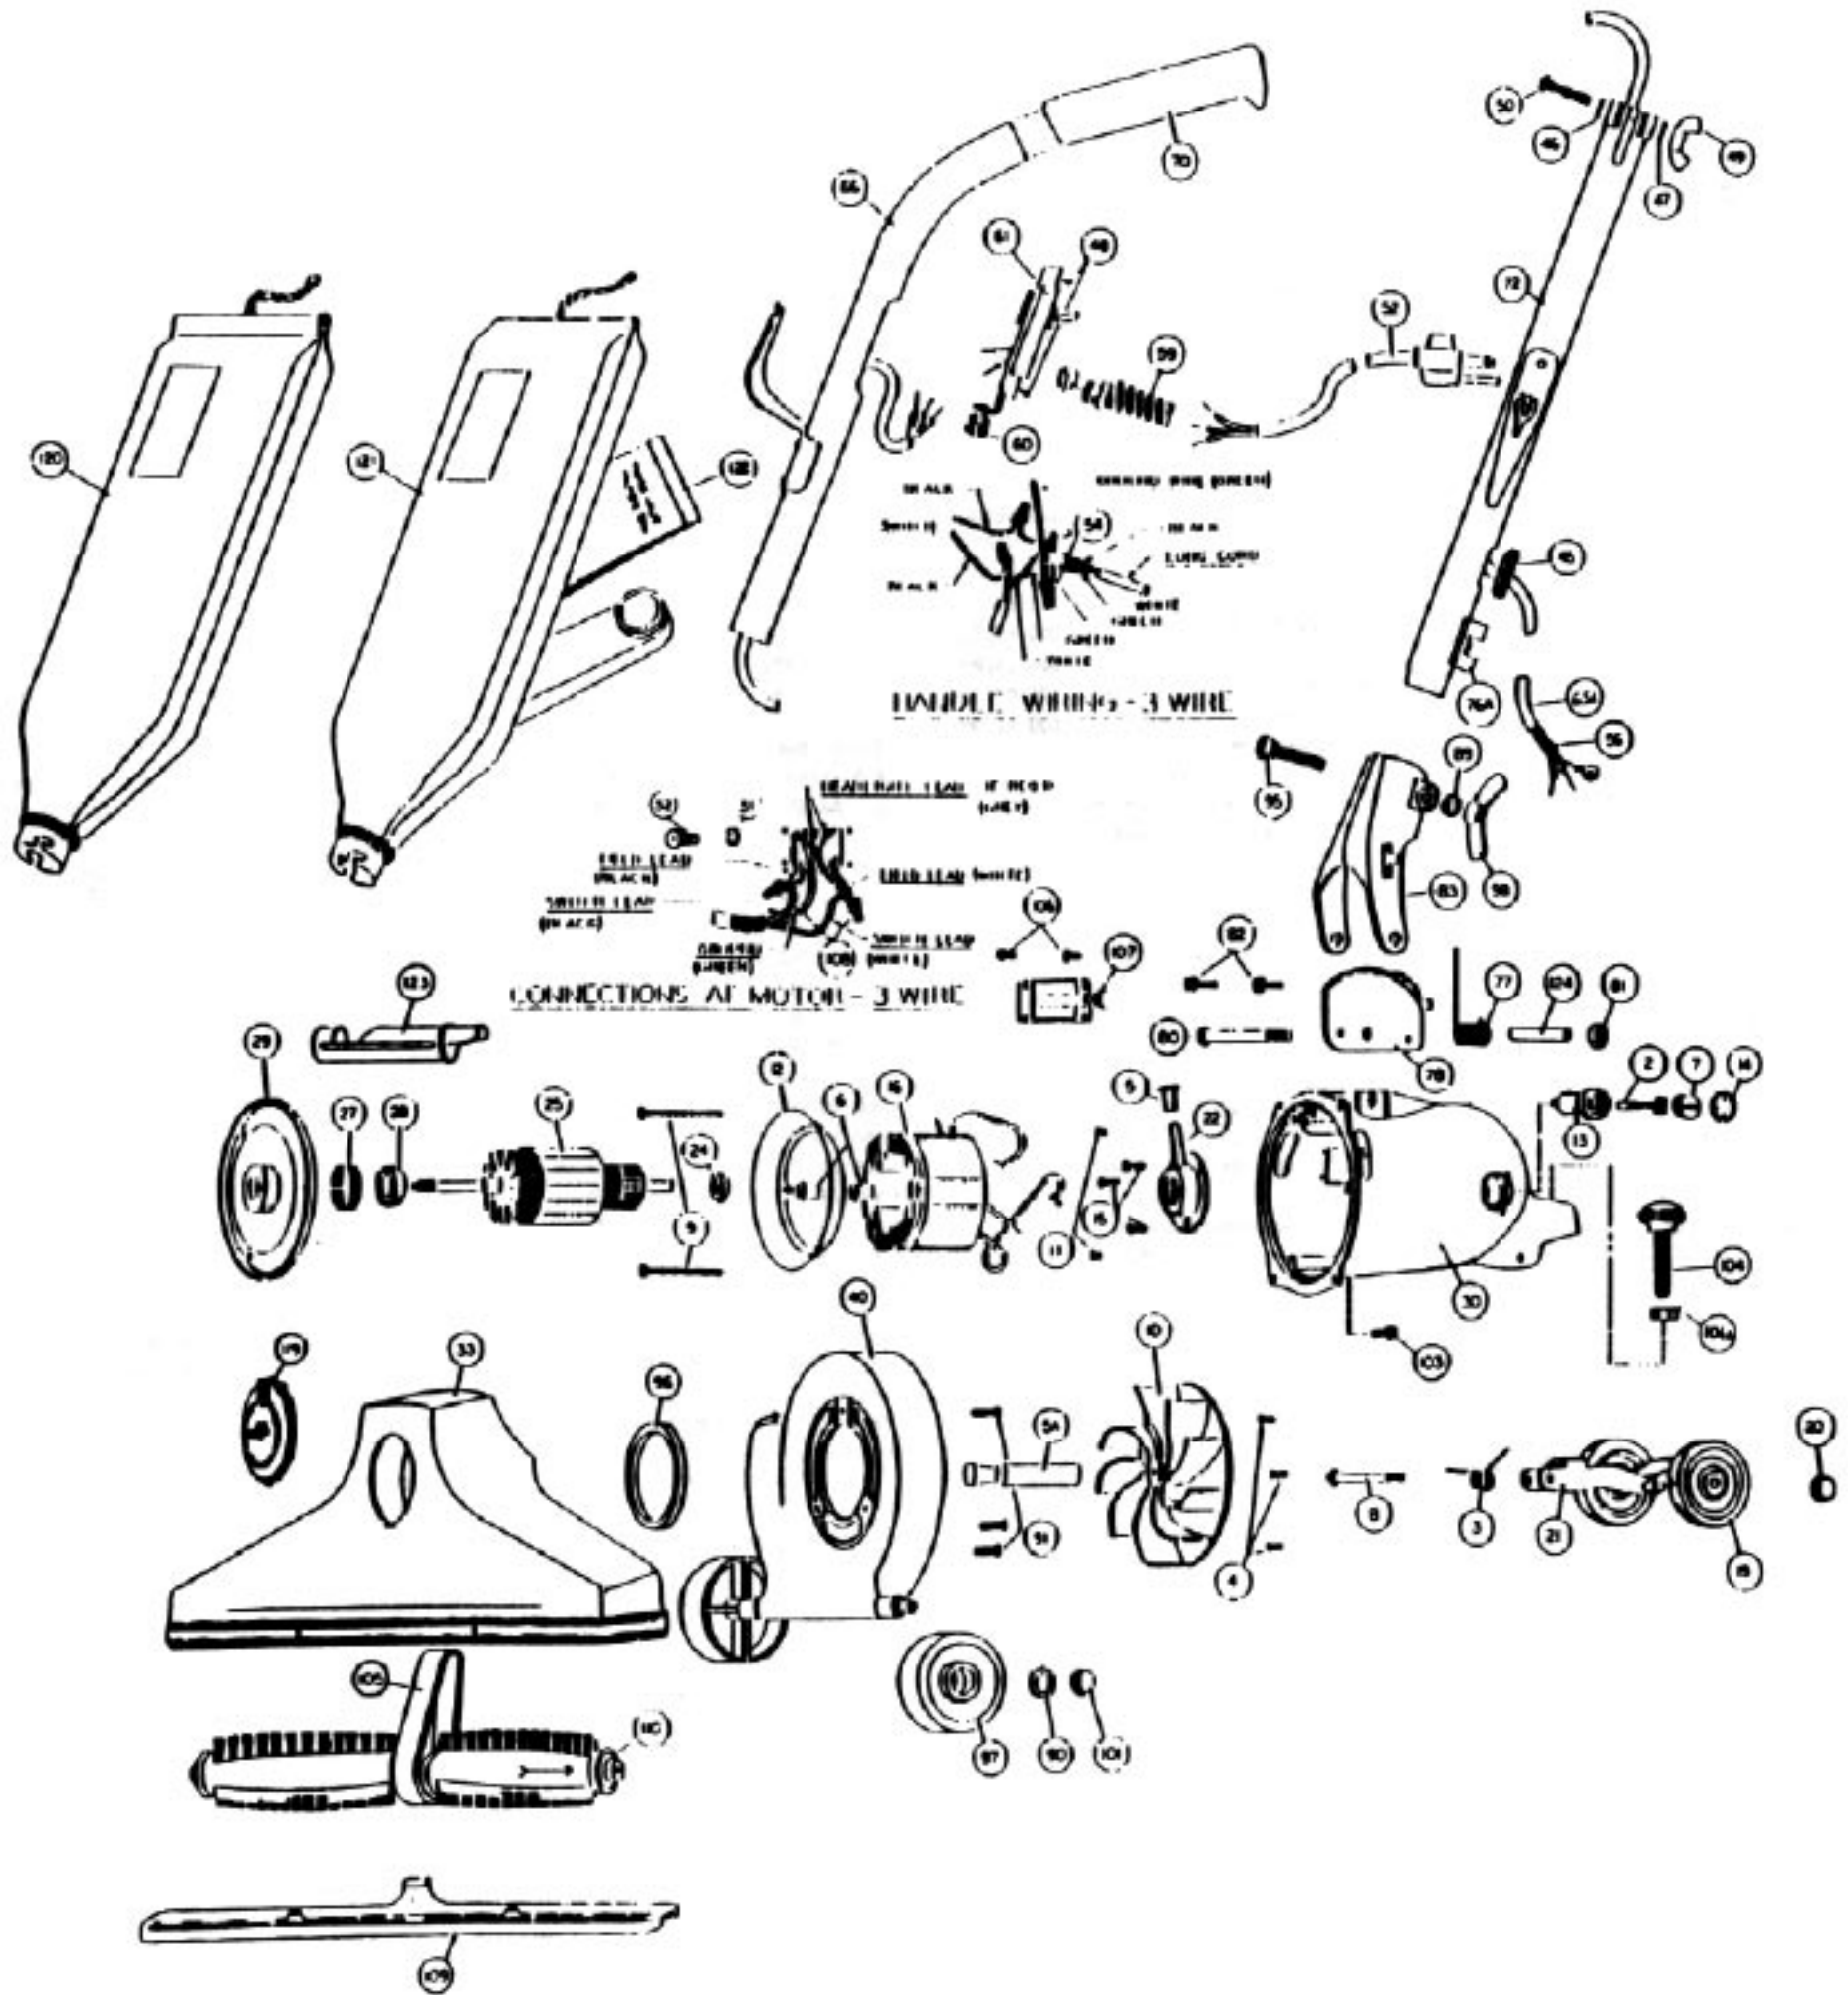

## Models: 7700

NLA	Motor Unit Assy	70	R-801314	Handle Grip	
2	R-672105	Carbon Brush Assy	72	R-0655330	Handle Adaptor Assembly
3	R-003008	Spring, rear fork	76A	R-670844	Cord, clip
4	R-670013	Screw, motor plate ret.	77	R-004723	Handle Ford Spring
5	R-065028	Oiler Cap	78	R-133714	Handle Stop Plate
5A	R-380261	Drive Shaft	80	R-801708	Bolt, handle fork ret.
6	R-618772	Spacer, baffle	81	R-801714	Nut, nylon insert
7	R-672103	Screw, brush holder	82	R-990104	Screw, handle stop plate
8	R-311031	Screw & Washer Assembly	83	R-028580	Handle Fork & Latch Assembly
9	R-618016	Screw, field retainer	89	R-003311	Washer, handle fork clamp screw
10	R-608005	Fan, heavy duty	90	R-005138	Washer, wheel retainer
11	R-801014	Set Screw, brush holder	91	R-023309	Screw, nozzle & fancase
12	R-801017	Baffle Plate	95	R-230713	Carriage Bolt, handle clamp
13	R-801019	Brush Holder	96	R-2854270	Gasket, nozzle sealing
14	R-801034	Brush Holder Protector Cap	97	R-671705	Front Wheel, wide
15	R-801701	Screw, rear bearing retainer	98	R-285720	Wingnut, large
16	R-780002	Field, 120v	101	R-801711A	Wheel Retainer
	R-061905	Rear Wheel, Fork & Shaft Assy	103	R-980743	Screw
19	R-671705	Wheel, 2 1/2" diam.	104	R-080105	Nozzle Adjust Screw & Nut Assy
20	R-801711A	Wheel Retainer	104A	R-608153	Nut, nozzle adjust screw
21	R-028574	Rear Fork & Shaft Assembly	105	R-672260	Belt
22	R-080126	Rear Bearing Assembly	106	R-360753	Screw
	R-078007	Motor Plate, armature & oil	107	R-183749	Side Connections Plate
24	R-175053	Washer, oil slinger	108	R-259762	Solderless Connector
25	R-780001	Armature, heavy-duty, 120v	109	R-672270	Nozzle Guard
	NLA	Motor Plate & Ball Bearing	110	R-673273	Brush Roll Assembly
27	R-880046	Tolerance Ring	119	R-080169	Adjust-O-Rite Plate
28	R-880026	Ball Bearing	120	R-770040	Bag Assembly, shakeout, 7700
29	R-884003	Motor Plate	121	NLA	Bag Assembly, zipper, 7700Z
30	R-871101	Motor Housing	122	R-3067247	Paper Bag, 3 pack
31	R-006318	Lockwasher	122	R-671075	Paper Bag, Microfresh, 3 pack
32	R-880707	Screw	122	R-66247	Paper Bag, 10 pack
33	R-381026	Nozzle Assembly	122	745	Paper Bag, 3 pack (R)
40	R-101161	Fancase Assembly	123	R-880262	Belt Lifter
	NLA	Bag Inlet Pin	124	R-110773	Insert, motor housing
	R-611101	Axle Stud			
	R-067030	Handle & Cord Assembly, 50ft			
45	R-230324	Grommet			
46	R-003311	Washer, adaptor clamp screw			
47	R-023311	Lockwasher			
48	R-880707	Screw, switch plate			
49	R-801710	Wingnut, small			
50	R-801712	Screw, adaptor clamp			
	R-060831	Switch & Cord Assembly, 50 ft			
52	NLA	Cord & Plug Assembly, 50 ft			
54	R-259761	Wire Connector			
56	NLA	Cord Protecting Sleeve			
59	R-611305	Strain Relief, switch plate			
60	R-880304	Strain Relief, handle			
61	R-060837	Switch & Plate Assembly			
65A	NLA	Short Cord			
66	NLA	Upper Handle Assembly			