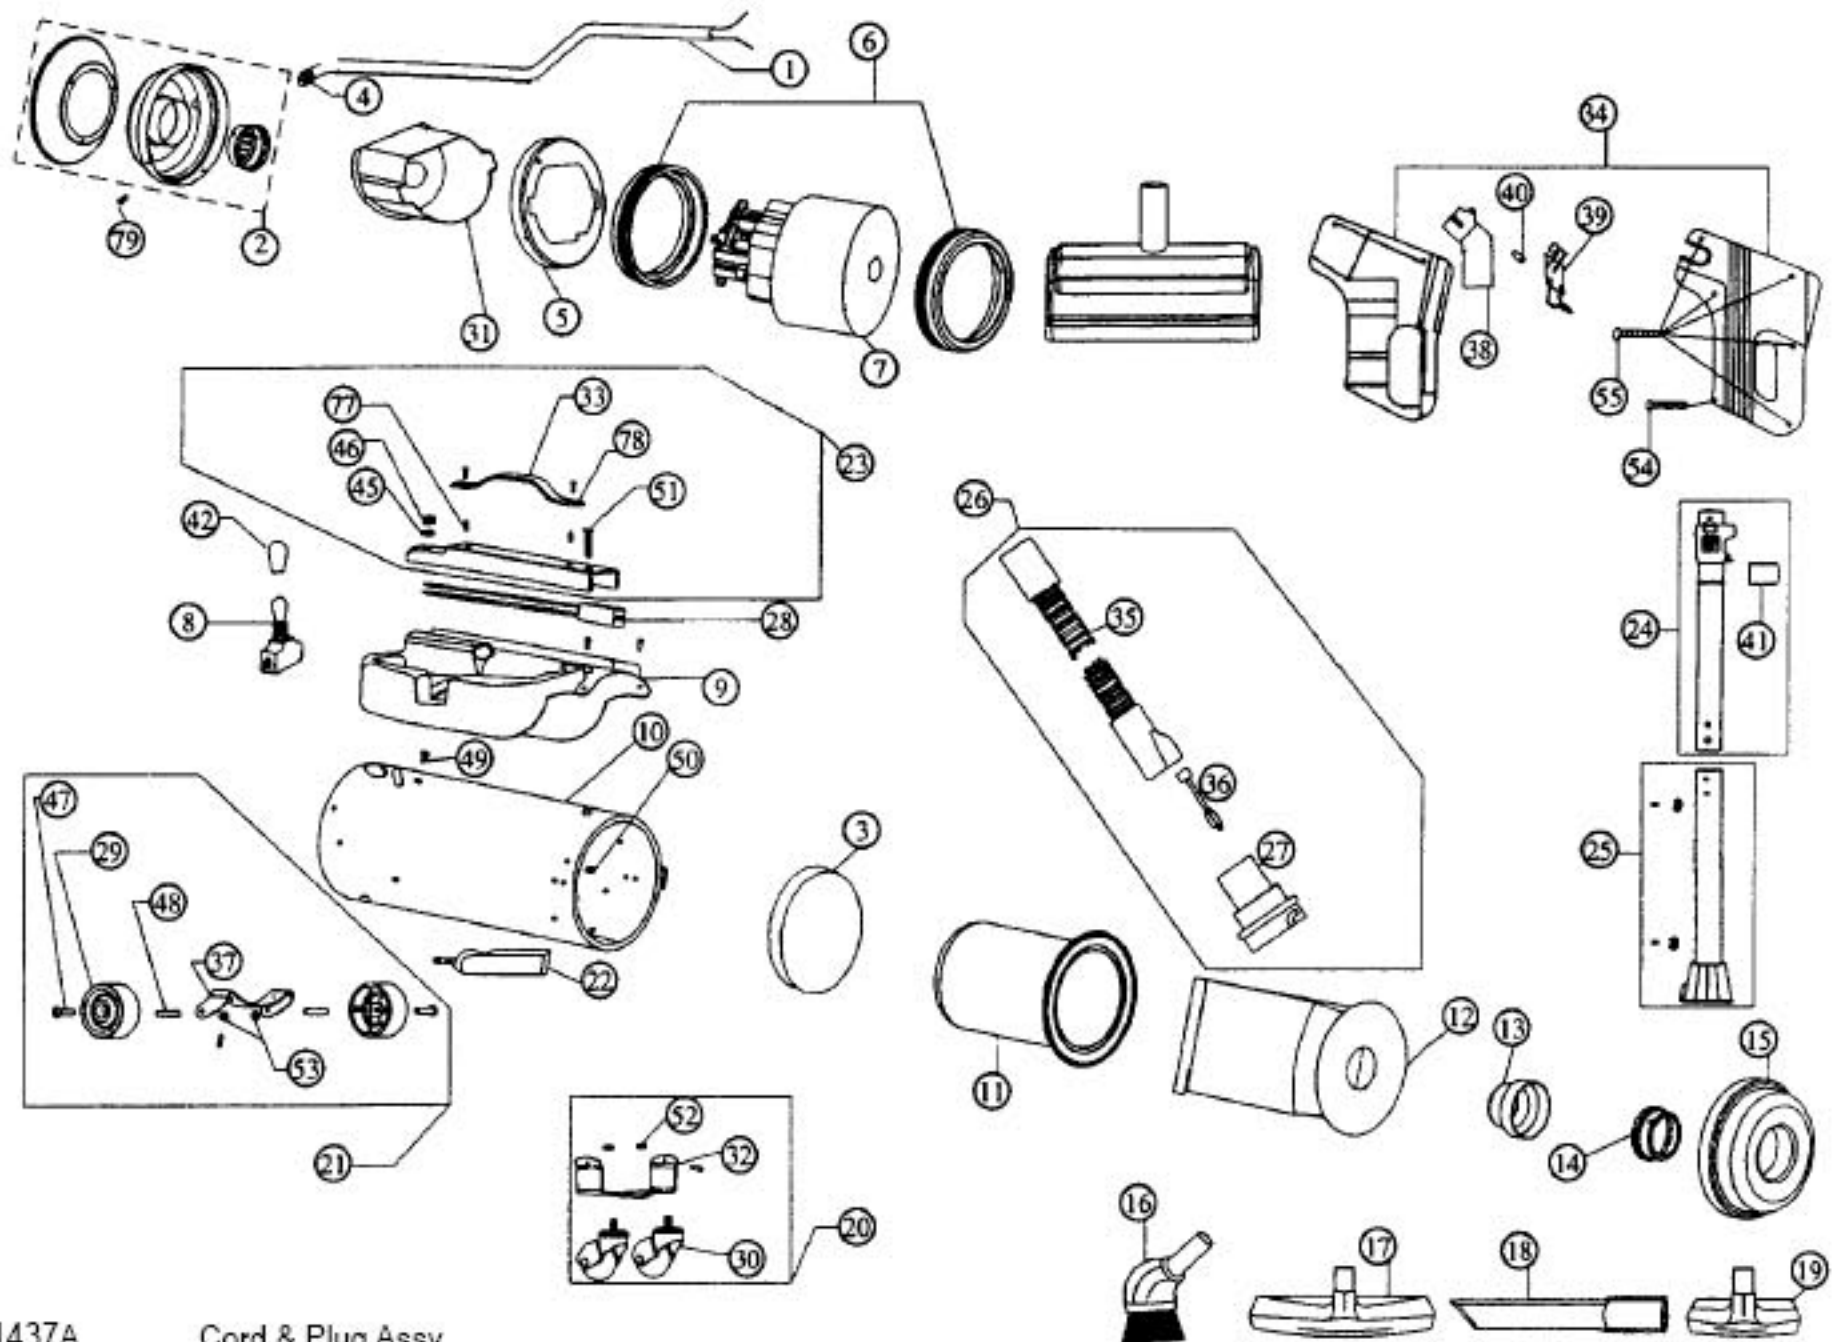

Models: 4250, 4350

- | | | |
|---------|----------------|---------------------------------------|
| 1..... | R-041437A..... | Cord & Plug Assy |
| 2..... | R-415700..... | Rear End Bell Assy, 4250 |
| 2..... | R-415764..... | Rear End Bell Assy, 4350 |
| 3..... | R-460030..... | Microfresh Filter |
| 4..... | R-880304..... | Strain Relief |
| 5..... | R-401062..... | Rear Motor Support |
| 6..... | R-350060..... | Rubber Motor Support |
| 7..... | R-435210..... | Motor, 4250 |
| 7..... | R-435210..... | Motor, 4350 |
| 8..... | R-413302..... | Switch |
| 9..... | R-411000A..... | Tool Caddy |
| 10..... | R-041162..... | Casing & Ring Assy |
| 11..... | R-041140..... | Bag Assy |
| 12..... | R-040447..... | Paper Bag, type J, 3 pack |
| 13..... | R-775794..... | Inlet Tube |
| 14..... | R-026056..... | Connector & Pins Assy |
| 15..... | R-401777..... | Front End Bell, 4250 |
| 15..... | R-040173..... | Front End Bell, 4350 |
| 16..... | R-097282A..... | Round Brush Assy, magnum blue |
| 17..... | R-415682A..... | 10" Floor Brush Assy |
| 18..... | R-258801A..... | Crevice Tool, magnum blue |
| 19..... | R-415582A..... | 6" Upholstery Tool |
| 20..... | R-2070275..... | Front Wheels & Bracket |
| 21..... | R-026105..... | Rear Wheels & Bracket |
| 22..... | R-040174A..... | Clamp Assy |
| 23..... | NLA..... | Handle & Wiring Duct Assy |
| 24..... | R-420824A..... | Upper Wand & Cuff Assy |
| 24..... | R-435170..... | Upper Wand Assy, 4350 |
| 25..... | R-041776A..... | Lower Wand Assy |
| 26..... | R-420577A..... | Hose Assy, 4250 |
| 26..... | R-4750408..... | Hose Assy, 4350 |
| 27..... | R-460780..... | Complete Hose Connector Assy |
| 28..... | R-401323..... | Female Plug, w/ leads |
| 29..... | NLA..... | Rear Wheel |
| 30..... | R-988440..... | Caster, swivel ball |
| 31..... | R-411277..... | Deflector, air |
| 32..... | R-701119..... | Wheel Bracket Stamping |
| 33..... | R-7013146..... | Grip, dark gray |
| 34..... | R-17000A..... | Power Grip Housing Assy, 4250 |
| 34..... | R-435120..... | Power Grip Housing Assy, 4350 |
| 35..... | R-420802A..... | Hose, electric, 4250 |
| 35..... | R-435230..... | Hose, electric, 4350 |
| 36..... | R-041328A..... | Pigtail, male plug |
| 37..... | R-966006..... | Bracket, wheel |
| 38..... | R-417005A..... | Tube, dirt passage, 4250 |
| 38..... | R-4750408..... | Tube, dirt passage, 4350 |
| 39..... | R-420030..... | Circuit Board & Switch Assy |
| 40..... | R-417003..... | Release Button, 4250 |
| 40..... | NLA..... | Release Button, 4350 |
| 41..... | R-485858A..... | Bleed Valve, magnum blue |
| | R-120303..... | Switch, 4350 |
| | NLA..... | Female/Male 2-Wire Jumper, 4350 |
| | R-435100..... | Power Grip & Electric Hose Assy, 4350 |
| | R-610110..... | Power Nozzle, 4350 |