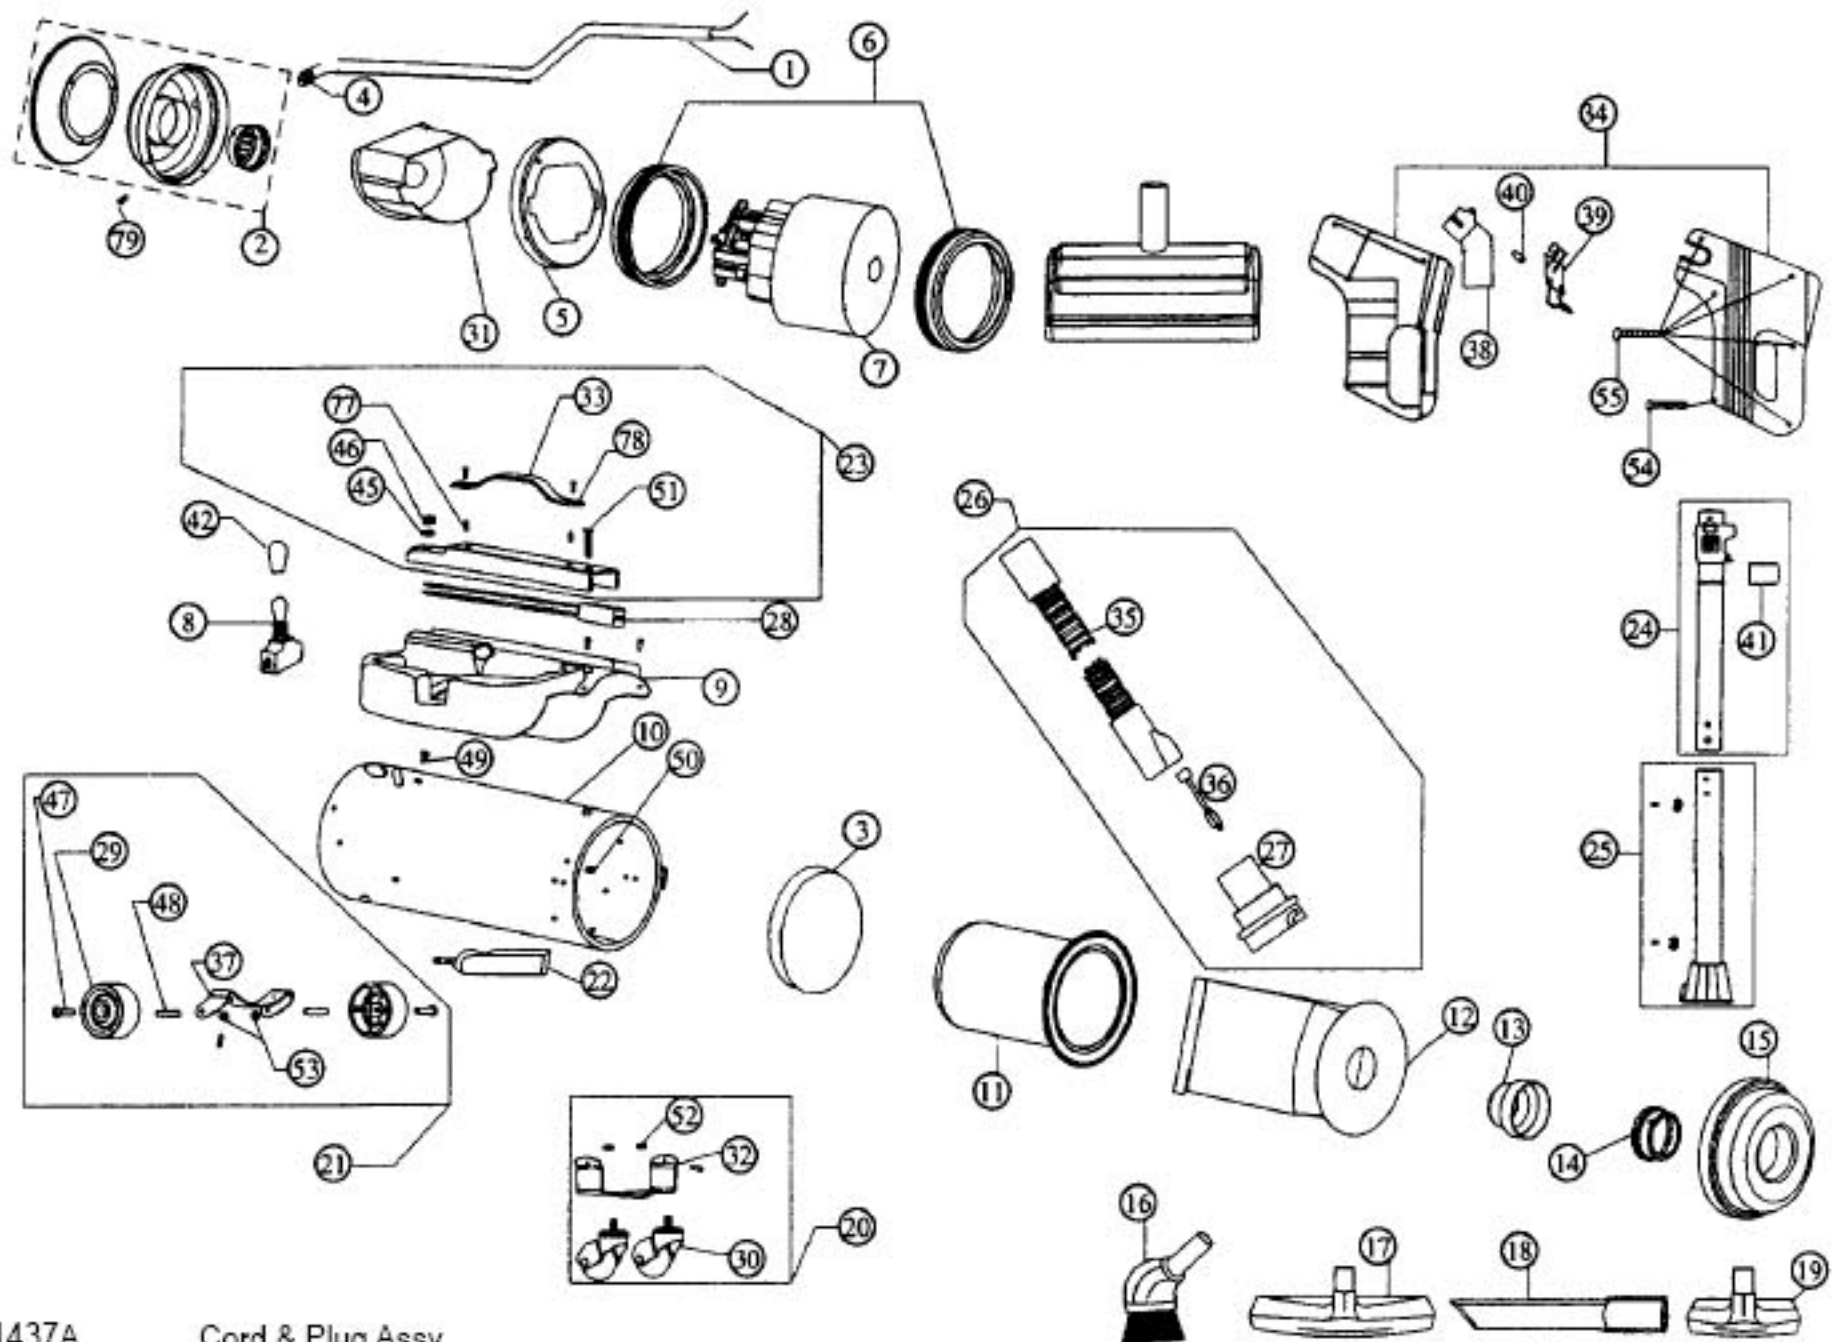

Models: 4250, 4350

- | | | |
|---------|----------------|---------------------------------------|
| 1..... | R-041437A..... | Cord & Plug Assy |
| 2..... | R-415700..... | Rear End Bell Assy, 4250 |
| 2..... | R-415764..... | Rear End Bell Assy, 4350 |
| 3..... | R-460030..... | Microfresh Filter |
| 4..... | R-880304..... | Strain Relief |
| 5..... | R-401062..... | Rear Motor Support |
| 6..... | R-350060..... | Rubber Motor Support |
| 7..... | R-435210..... | Motor, 4250 |
| 7..... | R-435210..... | Motor, 4350 |
| 8..... | R-413302..... | Switch |
| 9..... | R-411000A..... | Tool Caddy |
| 10..... | R-041162..... | Casing & Ring Assy |
| 11..... | R-041140..... | Bag Assy |
| 12..... | R-040447..... | Paper Bag, type J, 3 pack |
| 13..... | R-775794..... | Inlet Tube |
| 14..... | R-026056..... | Connector & Pins Assy |
| 15..... | R-401777..... | Front End Bell, 4250 |
| 15..... | R-040173..... | Front End Bell, 4350 |
| 16..... | R-097282A..... | Round Brush Assy, magnum blue |
| 17..... | R-415682A..... | 10" Floor Brush Assy |
| 18..... | R-258801A..... | Crevice Tool, magnum blue |
| 19..... | R-415582A..... | 6" Upholstery Tool |
| 20..... | R-2070275..... | Front Wheels & Bracket |
| 21..... | R-026105..... | Rear Wheels & Bracket |
| 22..... | R-040174A..... | Clamp Assy |
| 23..... | NLA..... | Handle & Wiring Duct Assy |
| 24..... | R-420824A..... | Upper Wand & Cuff Assy |
| 24..... | R-435170..... | Upper Wand Assy, 4350 |
| 25..... | R-041776A..... | Lower Wand Assy |
| 26..... | R-420577A..... | Hose Assy, 4250 |
| 26..... | R-4750408..... | Hose Assy, 4350 |
| 27..... | R-460780..... | Complete Hose Connector Assy |
| 28..... | R-401323..... | Female Plug, w/ leads |
| 29..... | NLA..... | Rear Wheel |
| 30..... | R-988440..... | Caster, swivel ball |
| 31..... | R-411277..... | Deflector, air |
| 32..... | R-701119..... | Wheel Bracket Stamping |
| 33..... | R-7013146..... | Grip, dark gray |
| 34..... | R-17000A..... | Power Grip Housing Assy, 4250 |
| 34..... | R-435120..... | Power Grip Housing Assy, 4350 |
| 35..... | R-420802A..... | Hose, electric, 4250 |
| 35..... | R-435230..... | Hose, electric, 4350 |
| 36..... | R-041328A..... | Pigtail, male plug |
| 37..... | R-966006..... | Bracket, wheel |
| 38..... | R-417005A..... | Tube, dirt passage, 4250 |
| 38..... | R-4750408..... | Tube, dirt passage, 4350 |
| 39..... | R-420030..... | Circuit Board & Switch Assy |
| 40..... | R-417003..... | Release Button, 4250 |
| 40..... | NLA..... | Release Button, 4350 |
| 41..... | R-485858A..... | Bleed Valve, magnum blue |
| | R-120303..... | Switch, 4350 |
| | NLA..... | Female/Male 2-Wire Jumper, 4350 |
| | R-435100..... | Power Grip & Electric Hose Assy, 4350 |
| | R-610110..... | Power Nozzle, 4350 |