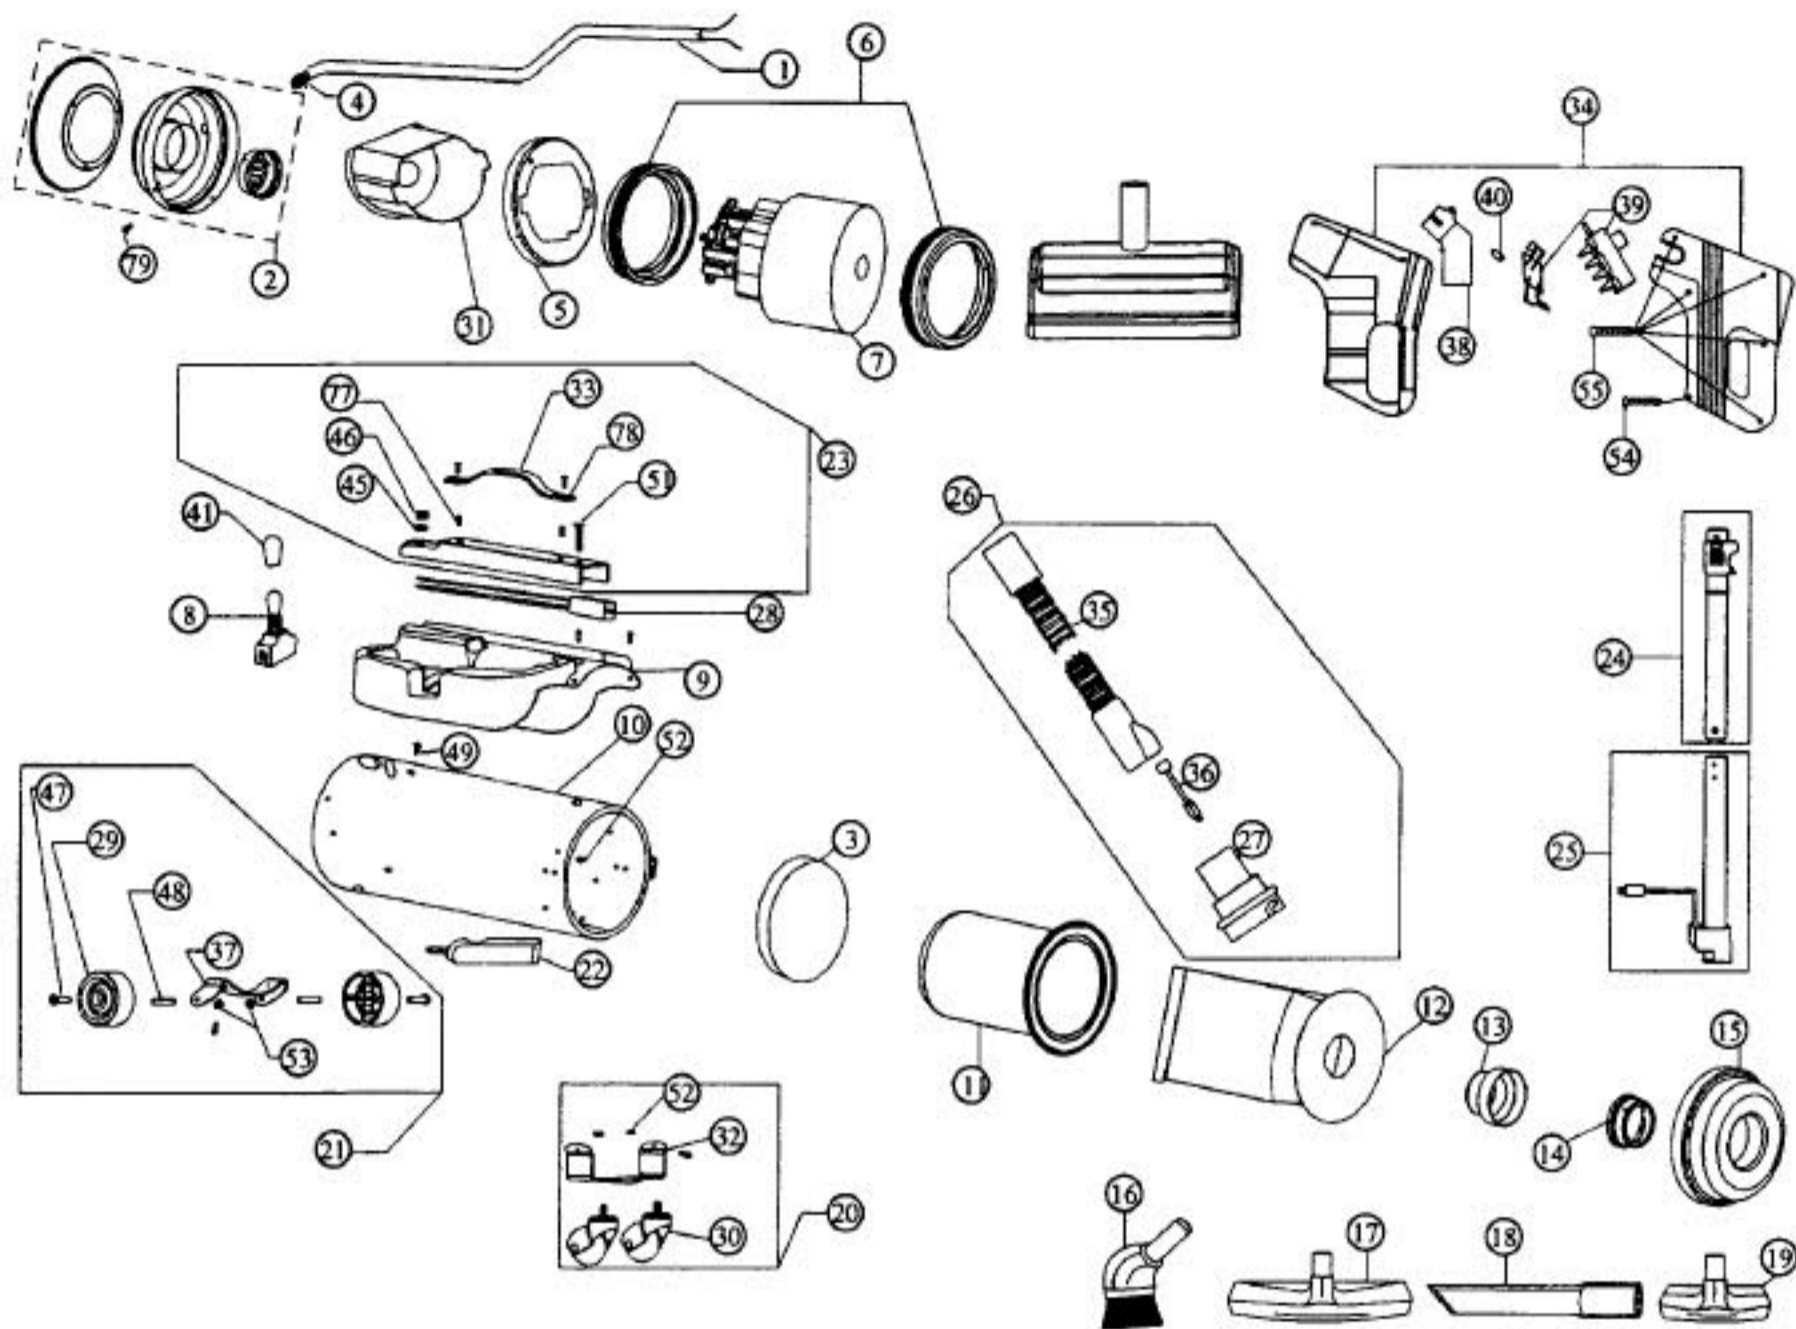

Models: 4600, 4650

1.

- | | | | | | |
|---------|----------------|-------------------------------------|---------|-----------------|-------------------------------------|
| 1..... | R-041437A..... | Cord & Plug Assy, 4600 | 23..... | R-0411308..... | Handle & Wiring Duct Assy, 4650 |
| 1..... | R-414376..... | Cord & Plug Assy, 4650 | 24..... | R-041777A..... | Upper Wand & Cuff Assy, 4600 |
| 2..... | R-415700..... | Rear End Bell Assy, 4600 | 24..... | R-0417778..... | Upper Wand & Cuff Assy, 4650 |
| 2..... | R-157008..... | Rear End Bell Assy, 4650 | 25..... | R-47025D..... | Lower Wand Assy, 4600 |
| 3..... | R-460030..... | Microfresh Filter | 25..... | R-702508..... | Lower Wand Assy, 4650 |
| 4..... | R-880304..... | Strain Relief | 26..... | NLA..... | Hose Assy, 4600 |
| 5..... | R-401062..... | Rear Motor Support | 26..... | NLA..... | Hose Assy, 4650 |
| 6..... | R-350060..... | Rubber Motor Support | 27..... | R-460780..... | Complete Hose Connector Assy, 4600 |
| 7..... | R-460003..... | Motor, variable speed | 27..... | R-607808..... | Complete Hose Connector Assy, 4650 |
| 8..... | R-460002..... | Switch | 28..... | R-460001..... | Female Plug, w/ leads |
| 9..... | R-411000A..... | Tool Caddy, 4600 | 29..... | NLA..... | Rear Wheel |
| 9..... | R-411000A..... | Tool Caddy, 4650 | 30..... | R-988440..... | Caster, swivel ball |
| 10..... | R-041162..... | Casing & Ring Assy | 31..... | R-411277..... | Deflector, air |
| 11..... | R-041140..... | Bag Assy | 32..... | R-701119..... | Wheel Bracket Stamping |
| 12..... | R-040447..... | Paper Bag, type J, 3 pack | 33..... | R-7013146..... | Grip, dark gray, 4600 |
| 13..... | R-775794..... | Inlet Tube | 33..... | R-7013148..... | Grip, burgundy, 4650 |
| 14..... | R-026056..... | Connector & Pins Assy | 34..... | R-467802..... | Power Grip Housing Assy, 4600 |
| 15..... | R-401777..... | front End Bell | 34..... | NLA..... | Power Grip Housing Assy, 4650 |
| 16..... | R-097282A..... | Round Brush Assy, magnum blue, 4600 | 35..... | R-467802..... | Hose, electric, 3-wire, 8 ft, 4600 |
| 16..... | NLA..... | Round Brush Assy, burgundy, 4650 | 35..... | R-46781060..... | Hose, electric, 3-wire, 10 ft, 4650 |
| 17..... | R-415682A..... | 10" Floor Brush Assy, 4600 | 36..... | R-041328A..... | Pigtail, male plug, 4600 |
| 17..... | R-156828..... | 10" Floor Brush Assy, 4650 | 36..... | R-417288..... | Cord, w/ male & female plug, 4650 |
| 18..... | R-258801A..... | Crevice Tool, magnum blue, 4600 | 37..... | R-966006..... | bracket, wheel |
| 18..... | NLA..... | Crevice Tool, burgundy, 4650 | 38..... | R-417005A..... | Tube, dirt passage, 4600 |
| 19..... | R-415582A..... | 6" Upholstery Tool, 4600 | 38..... | R-170058..... | Tube, dirt passage, 4650 |
| 19..... | R-155828..... | 6" Upholstery Tool, 4650 | 39..... | R-2460030..... | Circuit Board & Switch Assy |
| 20..... | R-2070275..... | Front Wheels & Bracket | 40..... | R-417003..... | Release Button |
| 21..... | R-026105..... | Rear Wheels & bracket | 41..... | R-417303..... | Toggle Cover, 4600 |
| 22..... | R-040174A..... | Clamp Assy, 4600 | 41..... | NLA..... | Toggle Cover, 4650 |
| 22..... | R-401748..... | Clamp Assy, 4650 | | | |