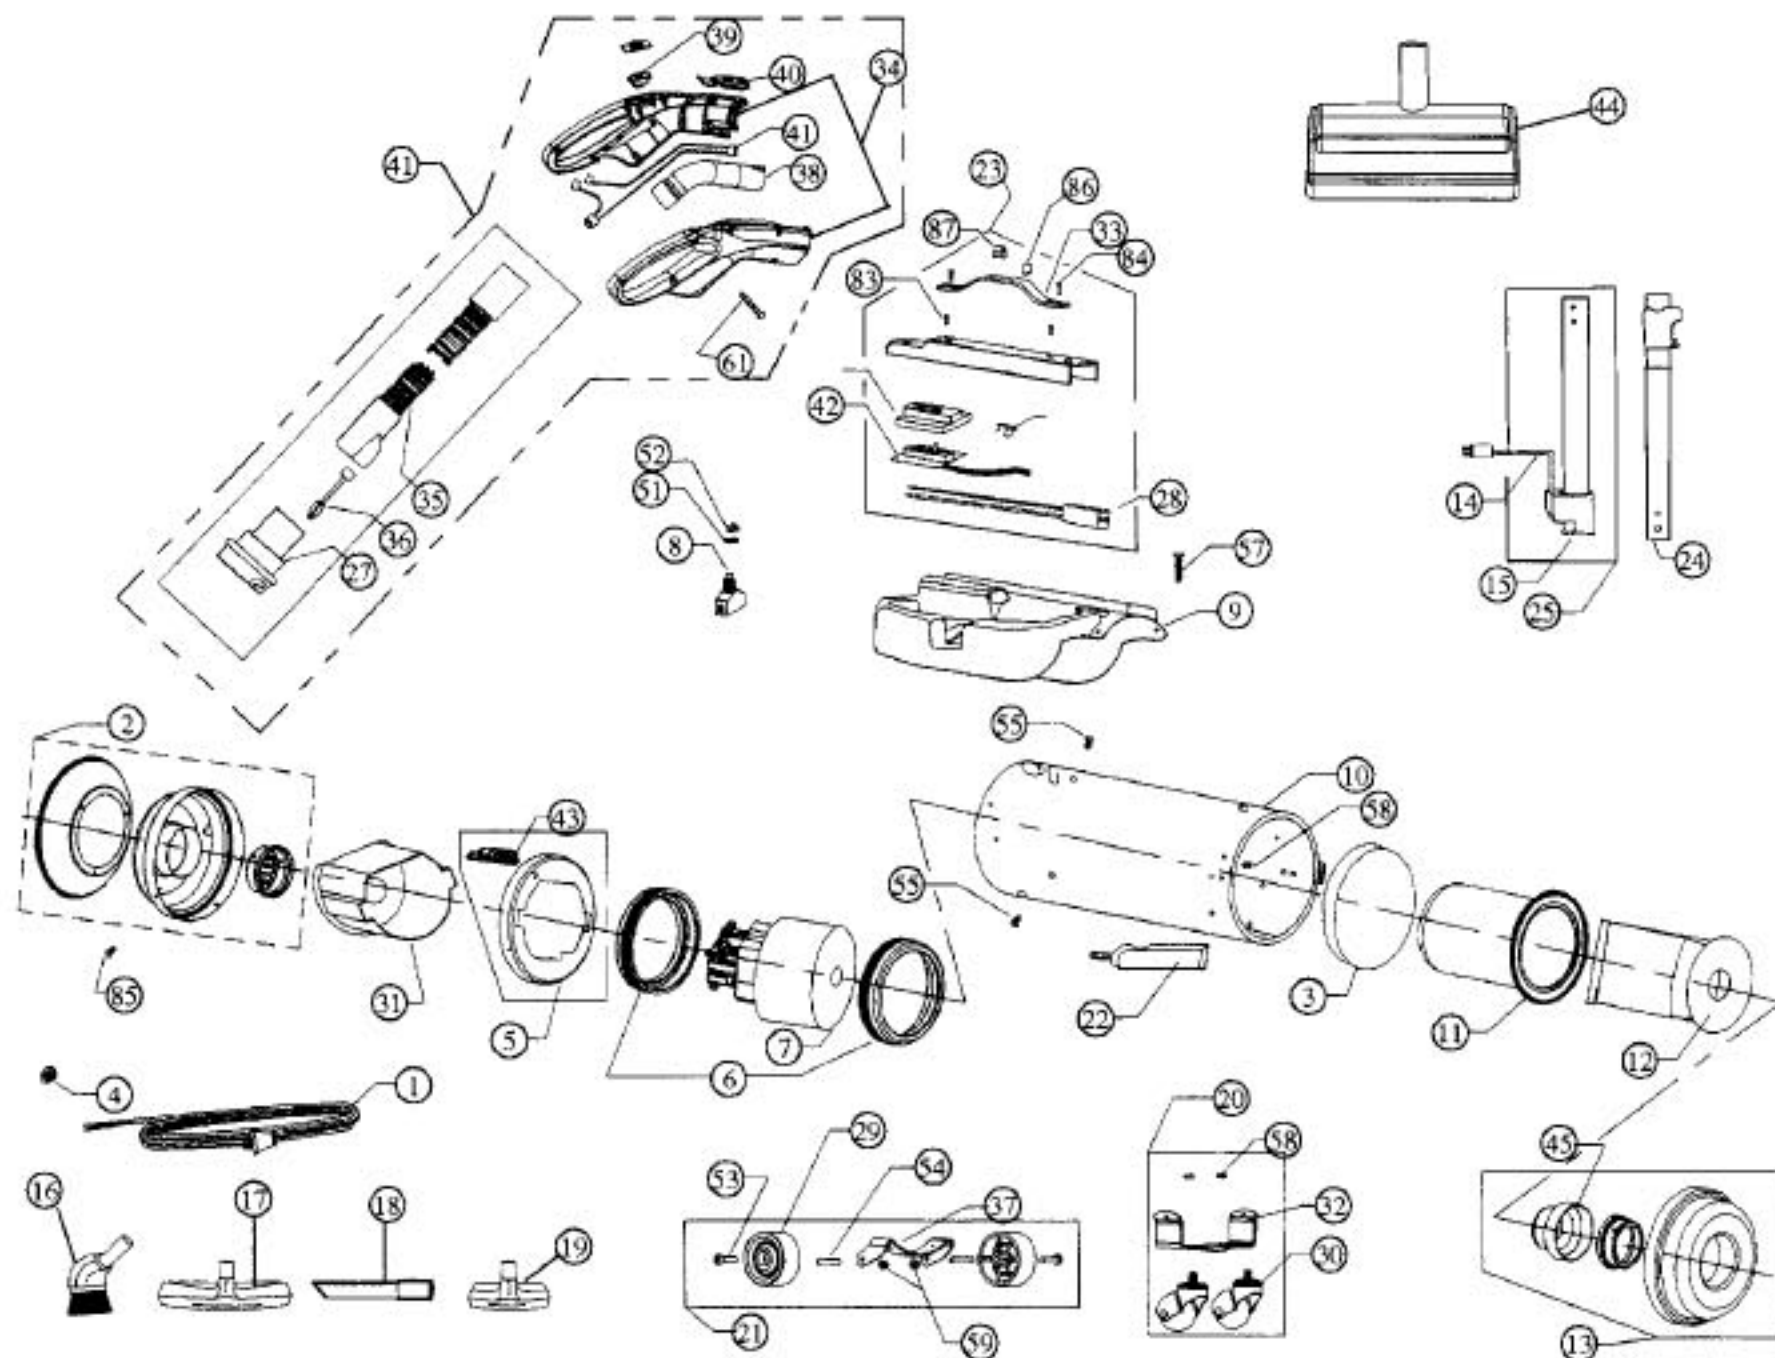

Models: 4700, 4750

- | | | | | | |
|---------|----------------|---------------------------------|---------|----------------|---------------------------------------|
| 1..... | R-041437A..... | Cord & Plug Assy, 4700 | 22..... | R-040174B..... | Clamp Assy |
| 1..... | R-414376..... | Cord & Plug Assy, 4750 | 23..... | R-4750408..... | Handle & Wiring Duct Assy, 4700 |
| 2..... | R-415700..... | Rear End Bell Assy, 4700 | 23..... | R-470220..... | Handle & Wire Duct Assy, 4750 |
| 2..... | R-157008..... | Rear End Bell Assy, 4750 | 24..... | R-470130A..... | Upper Wand & Cuff Assy, 4700 |
| 3..... | R-460030..... | Microfresh Filter | 24..... | R-470130..... | Upper Wand & Cuff Assy, 4750 |
| 4..... | R-880304..... | Strain Relief | 25..... | R-470250..... | Lower Wand Assy, 4700 |
| 5..... | R-401062..... | Rear Motor Support & Speed | 25..... | R-702508..... | Lower Wand Assy, 4750 |
| 6..... | R-350060..... | Rubber Motor Support | 26..... | R-470200..... | Power Grip & Electric Hose Assy, 4700 |
| 7..... | R-435210..... | Motor, variable speed | 26..... | R-475020..... | Power Grip & Electric Hose Assy, 4750 |
| 8..... | R-413302..... | Switch | 27..... | R-460780..... | Complete Hose Connector Assy, 4700 |
| 9..... | R-411000A..... | Tool Caddy, 4700 | 27..... | R-607808..... | Complete Hose Connector Assy, 4750 |
| 9..... | R-411000A..... | Tool Caddy, 4750 | 28..... | R-470310..... | Female Plug w/leads |
| 10..... | R-041162..... | Casting & Ring Assy, 4700 | 29..... | NLA..... | Rear Wheel |
| 10..... | R-041178..... | Casting & Ring Assy, 4750 | 30..... | R-988440..... | Caster, swivel ball |
| 11..... | R-041140..... | Bag Assy | 31..... | R-411277..... | Air Deflector |
| 12..... | R-467130..... | Paper Bag, 3 pack | 32..... | R-701119..... | Wheel Bracket Stamping |
| 13..... | R-040173..... | Front End Bell Assy | 33..... | R-7013146..... | Grip, dark gray, 4700 |
| 14..... | R-460235A..... | Upper Plug Assy, 4700 | 33..... | R-701314B..... | Grip, burgundy, 4750 |
| 14..... | R-4601358..... | Upper Plug Assy, 4750 | 34..... | R-170000A..... | Power Grip Housing Assy, 4700 |
| 15..... | R-470260A..... | Female Plug Housing, 4700 | 35..... | R-4750408..... | Electrified Hose, 4700 |
| 15..... | R-4702606..... | Female Plug Housing, 4750 | 35..... | R-475040..... | Electrified Hose, 4750 |
| 16..... | NLA..... | Dust Brush Assy, burgundy, 4750 | 36..... | R-470300A..... | Pigtail, male plug, 4700 |
| 17..... | NLA..... | 10" Floor Brush Assy, 4700 | 36..... | R-470300..... | Pigtail, male plug, 4750 |
| 17..... | R-435200..... | 10" Floor Brush Assy, 4750 | 37..... | R-966006..... | Wheel Bracket |
| 18..... | R-258801A..... | Crevice Tool, magnum blue, 4700 | 38..... | R-4351500..... | Insert Tube |
| 19..... | R-415582A..... | 6" Upholstery Tool, 4700 | 40..... | NLA..... | Release Button |
| 19..... | R-435200..... | 6" Upholstery Tool, 4750 | 41..... | R-435160..... | M/F2 Wire Assy, |
| 20..... | R-070275..... | Front Wheels & Bracket | 42..... | R-470280..... | Slide Pot Assy |
| 21..... | R-026105..... | Rear Wheel & Bracket Assy | 43..... | R-470241..... | Speed Control Assy |
| 22..... | R-3040174..... | Clamp Assy | | | |