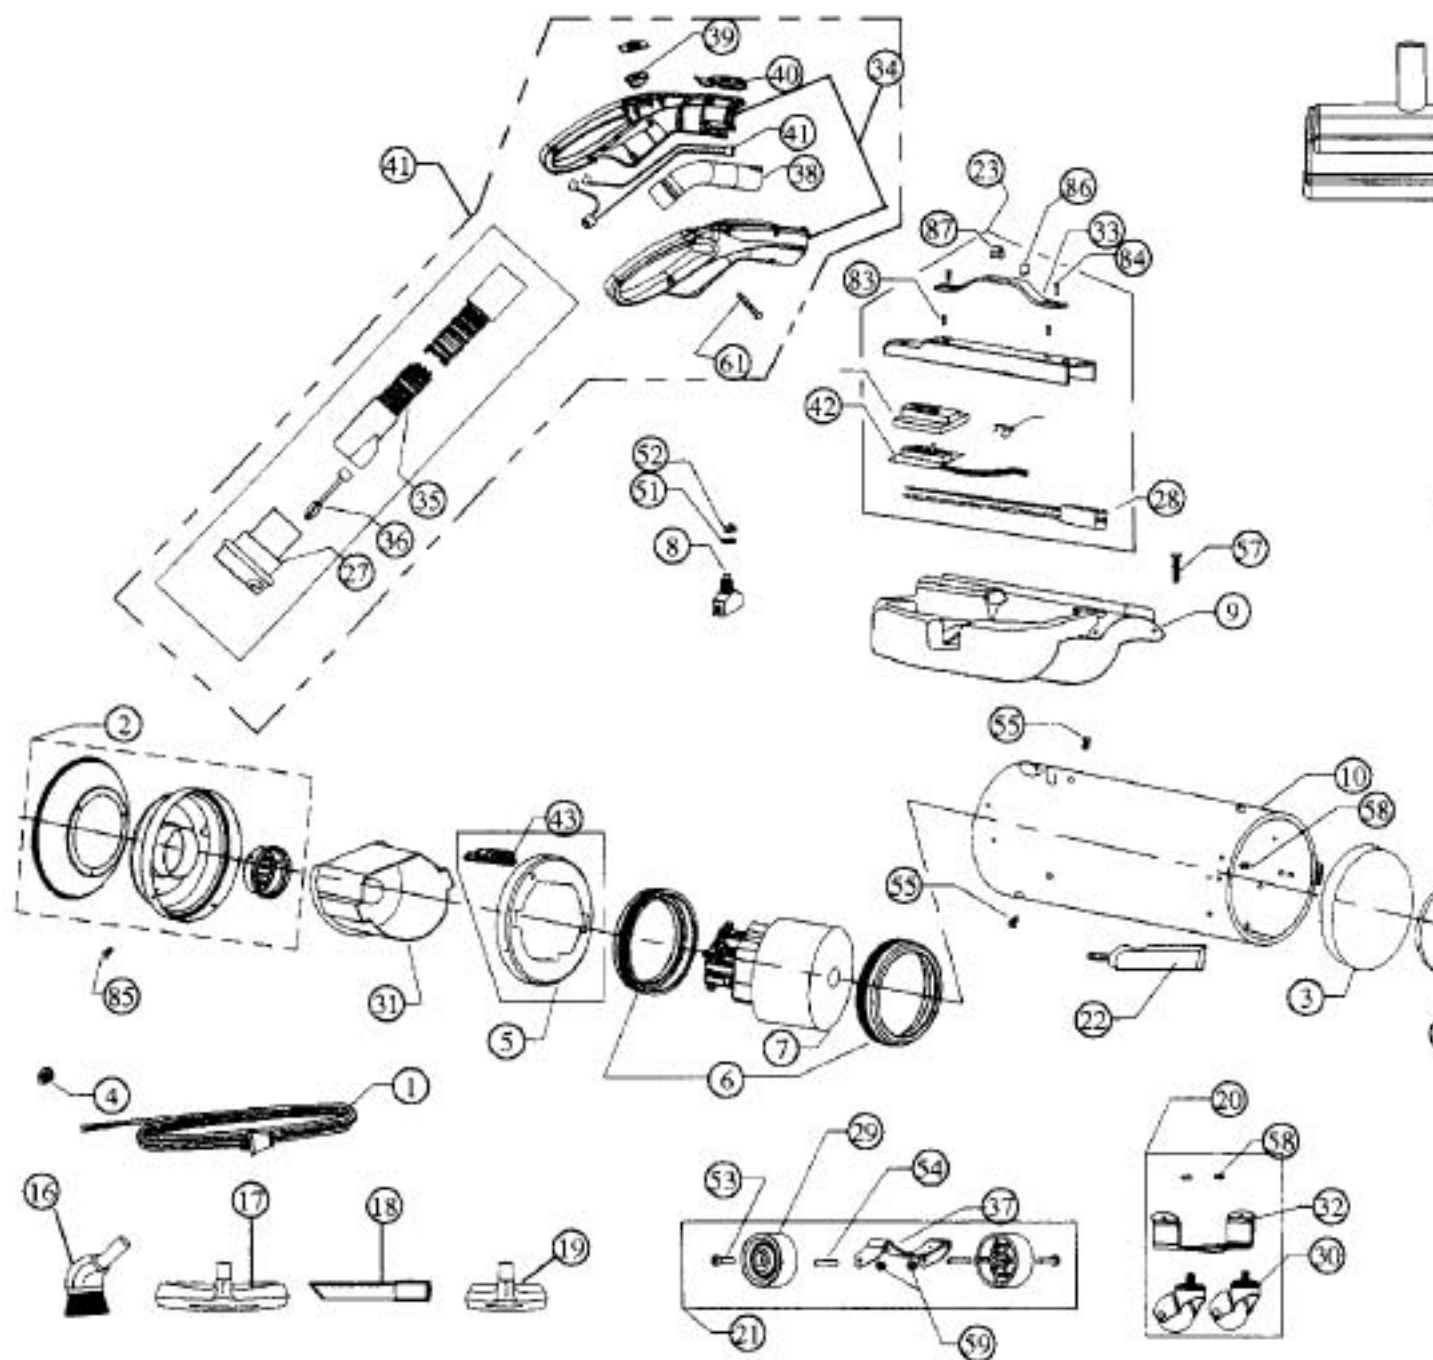

This Owner's Manual is provided and hosted by [Appliance Factory Parts](#).

Royal 4750 Owner's Manual

[Shop genuine replacement parts for Royal 4750](#)

Models: 4700, 4750

[Find Your Royal Vacuum Cleaner Parts - Select From 772 Models](#)

----- Manual continues below -----

ROYAL

Models: 4700, 4750

1.....	R-041437A.....	Cord & Plug Assy, 4700
1.....	R-414376.....	Cord & Plug Assy, 4750
2.....	R-415700.....	Rear End Bell Assy, 4700
2.....	R-157008.....	Rear End Bell Assy, 4750
3.....	R-460030.....	Microfresh Filter
4.....	R-880304.....	Strain Relief
5.....	R-401062.....	Rear Motor Support & Speed
6.....	R-350060.....	Rubber Motor Support
7.....	R-435210.....	Motor, variable speed
8.....	R-413302.....	Switch
9.....	R-411000A.....	Tool Caddy, 4700
9.....	R-411000A.....	Tool Caddy, 4750
10.....	R-041162.....	Casting & Ring Assy, 4700
10.....	R-041178.....	Casting & Ring Assy, 4750
11.....	R-041140.....	Bag Assy
12.....	R-467130.....	Paper Bag, 3 pack

22.....	R-040174B.....	Clamp
23.....	R-4750408.....	Handle
23.....	R-470220.....	Handle
24.....	R-470130A.....	Upper V
24.....	R-470130.....	Upper V
25.....	R-470250.....	Lower V
25.....	R-702508.....	Lower V
26.....	R-470200.....	Power
26.....	R-475020.....	Power
27.....	R-460780.....	Comple
27.....	R-607808.....	Cpmples
28.....	R-470310.....	Female
29.....	NLA.....	Rear W
30.....	R-988440.....	Caster,
31.....	R-411277.....	Air Def
32.....	R-701119.....	Wheel