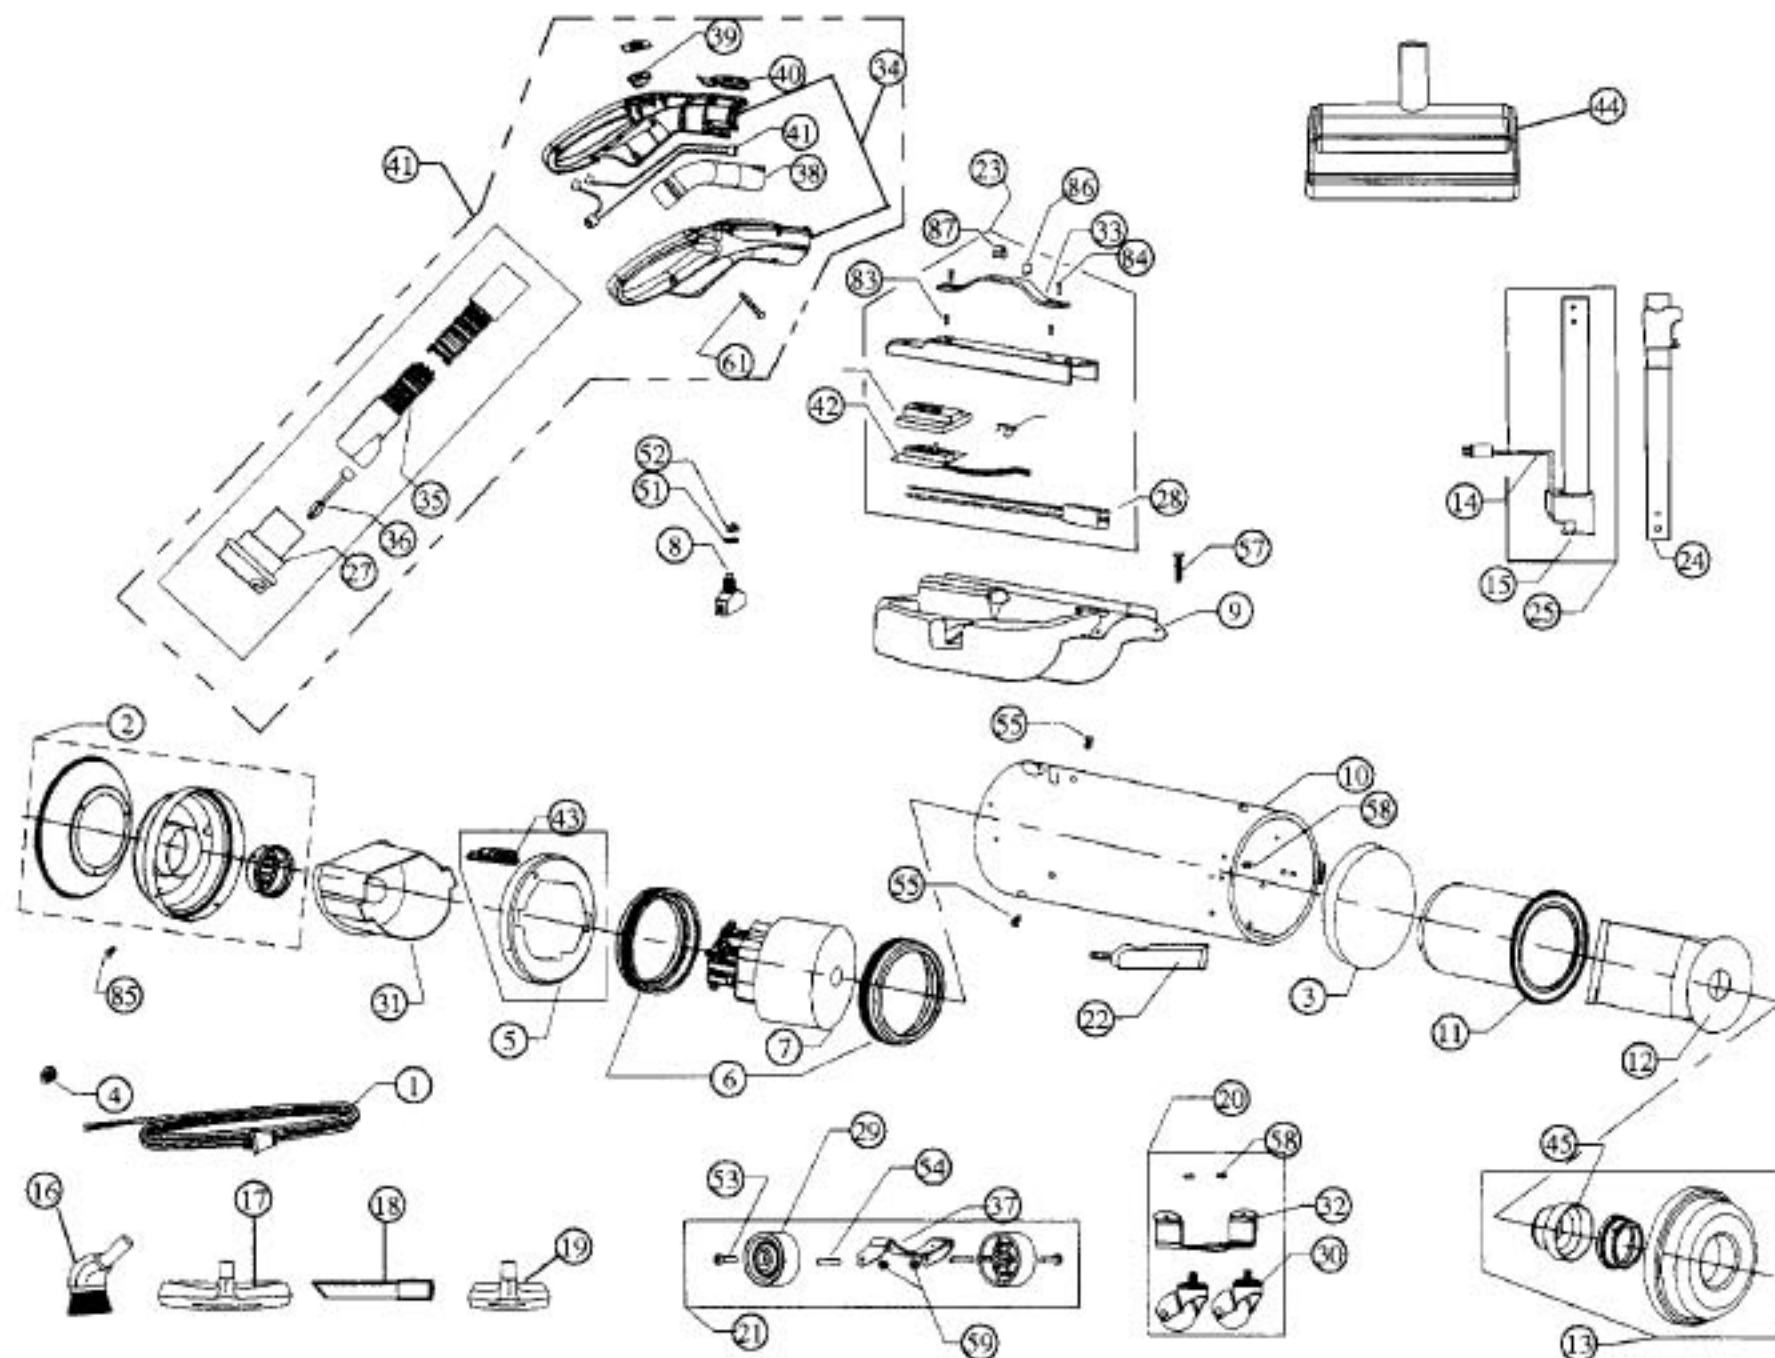

Models: 4700, 4750

- | | | | | | |
|---------|----------------|---------------------------------|---------|----------------|---------------------------------------|
| 1..... | R-041437A..... | Cord & Plug Assy, 4700 | 22..... | R-040174B..... | Clamp Assy |
| 1..... | R-414376..... | Cord & Plug Assy, 4750 | 23..... | R-4750408..... | Handle & Wiring Duct Assy, 4700 |
| 2..... | R-415700..... | Rear End Bell Assy, 4700 | 23..... | R-470220..... | Handle & Wire Duct Assy, 4750 |
| 2..... | R-157008..... | Rear End Bell Assy, 4750 | 24..... | R-470130A..... | Upper Wand & Cuff Assy, 4700 |
| 3..... | R-460030..... | Microfresh Filter | 24..... | R-470130..... | Upper Wand & Cuff Assy, 4750 |
| 4..... | R-880304..... | Strain Relief | 25..... | R-470250..... | Lower Wand Assy, 4700 |
| 5..... | R-401062..... | Rear Motor Support & Speed | 25..... | R-702508..... | Lower Wand Assy, 4750 |
| 6..... | R-350060..... | Rubber Motor Support | 26..... | R-470200..... | Power Grip & Electric Hose Assy, 4700 |
| 7..... | R-435210..... | Motor, variable speed | 26..... | R-475020..... | Power Grip & Electric Hose Assy, 4750 |
| 8..... | R-413302..... | Switch | 27..... | R-460780..... | Complete Hose Connector Assy, 4700 |
| 9..... | R-411000A..... | Tool Caddy, 4700 | 27..... | R-607808..... | Cmplete Hose Connector Assy, 4750 |
| 9..... | R-411000A..... | Tool Caddy, 4750 | 28..... | R-470310..... | Female Plug w/leads |
| 10..... | R-041162..... | Casting & Ring Assy, 4700 | 29..... | NLA..... | Rear Wheel |
| 10..... | R-041178..... | Casting & Ring Assy, 4750 | 30..... | R-988440..... | Caster, swivel ball |
| 11..... | R-041140..... | Bag Assy | 31..... | R-411277..... | Air Deflector |
| 12..... | R-467130..... | Paper Bag, 3 pack | 32..... | R-701119..... | Wheel Bracket Stamping |
| 13..... | R-040173..... | Front End Bell Assy | 33..... | R-7013146..... | Grip, dark gray, 4700 |
| 14..... | R-460235A..... | Upper Plug Assy, 4700 | 33..... | R-701314B..... | Grip, burgundy, 4750 |
| 14..... | R-4601358..... | Upper Plug Assy, 4750 | 34..... | R-170000A..... | Power Grip Housing Assy, 4700 |
| 15..... | R-470260A..... | Female Plug Housing, 4700 | 35..... | R-4750408..... | Electrified Hose, 4700 |
| 15..... | R-4702606..... | Female Plug Housing, 4750 | 35..... | R-475040..... | Electrified Hose, 4750 |
| 16..... | NLA..... | Dust Brush Assy, burgundy, 4750 | 36..... | R-470300A..... | Pigtail, male plug, 4700 |
| 17..... | NLA..... | 10" Floor Brush Assy, 4700 | 36..... | R-470300..... | Pigtail, male plug, 4750 |
| 17..... | R-435200..... | 10" Floor Brush Assy, 4750 | 37..... | R-966006..... | Wheel Bracket |
| 18..... | R-258801A..... | Crevice Tool, magnum blue, 4700 | 38..... | R-4351500..... | InsertTube |
| 19..... | R-415582A..... | 6" Upholstery Tool, 4700 | 40..... | NLA..... | Release Button |
| 19..... | R-435200..... | 6" Upholstery Tool, 4750 | 41..... | R-435160..... | M/F2 Wire Assy, |
| 20..... | R-070275..... | Front Wheels & Bracket | 42..... | R-470280..... | Slide Pot Assy |
| 21..... | R-026105..... | Rear Wheel & Bracket Assy | 43..... | R-470241..... | Speed Control Assy |
| 22..... | R-3040174..... | Clamp Assy | | | |