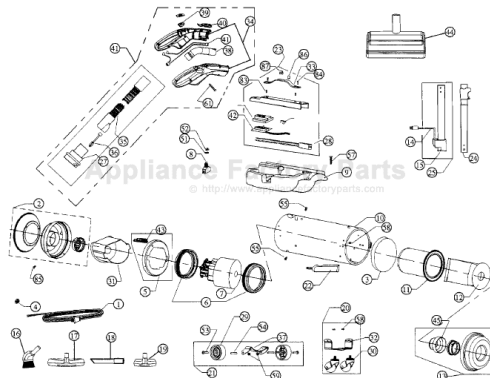

This Owner's Manual is provided and hosted by [Appliance Factory Parts](#).

Royal 4750 Owner's Manual

[Shop genuine replacement parts for Royal 4750](#)

Models: 4700, 4750

[Find Your Royal Vacuum Cleaner Parts - Select From 772 Models](#)

----- Manual continues below -----

ROYAL

Models: 4700, 4750

1.....	R-041437A.....	Cord & Plug Assy, 4700
1.....	R-414376.....	Cord & Plug Assy, 4750
2.....	R-415700.....	Rear End Bell Assy, 4700
2.....	R-157008.....	Rear End Bell Assy, 4750
3.....	R-460030.....	Microfresh Filter
4.....	R-880304.....	Strain Relief
5.....	R-401062.....	Rear Motor Support & Speed
6.....	R-350060.....	Rubber Motor Support
7.....	R-435210.....	Motor, variable speed
8.....	R-413302.....	Switch
9.....	R-411000A.....	Tool Caddy, 4700
9.....	R-411000A.....	Tool Caddy, 4750
10.....	R-041162.....	Casting & Ring Assy, 4700
10.....	R-041178.....	Casting & Ring Assy, 4750
11.....	R-041140.....	Bag Assy
12.....	R-467130.....	Paper Bag, 3 pack

22.....	R-040174B.....	Clamp
23.....	R-4750408.....	Handle
23.....	R-470220.....	Handle
24.....	R-470130A.....	Upper V
24.....	R-470130.....	Upper V
25.....	R-470250.....	Lower V
25.....	R-702508.....	Lower V
26.....	R-470200.....	Power
26.....	R-475020.....	Power
27.....	R-460780.....	Comple
27.....	R-607808.....	Cpmples
28.....	R-470310.....	Female
29.....	NLA.....	Rear W
30.....	R-988440.....	Caster,
31.....	R-411277.....	Air Def
32.....	R-701119.....	Wheel