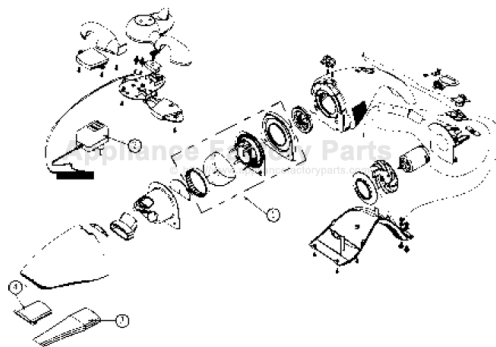

This Owner's Manual is provided and hosted by [Appliance Factory Parts](#).

Royal 0870 Owner's Manual

[Shop genuine replacement parts for Royal 0870](#)

Models: 0870

[Find Your Royal Vacuum Cleaner Parts - Select From 772 Models](#)

----- Manual continues below -----

ROYAL

Models: 0870

- 1 R-070100 Filter assembly
- 2 R-070105 charger assembly
- 3 R-050125 Crevice tool
- 4 R-070125 Squeegee