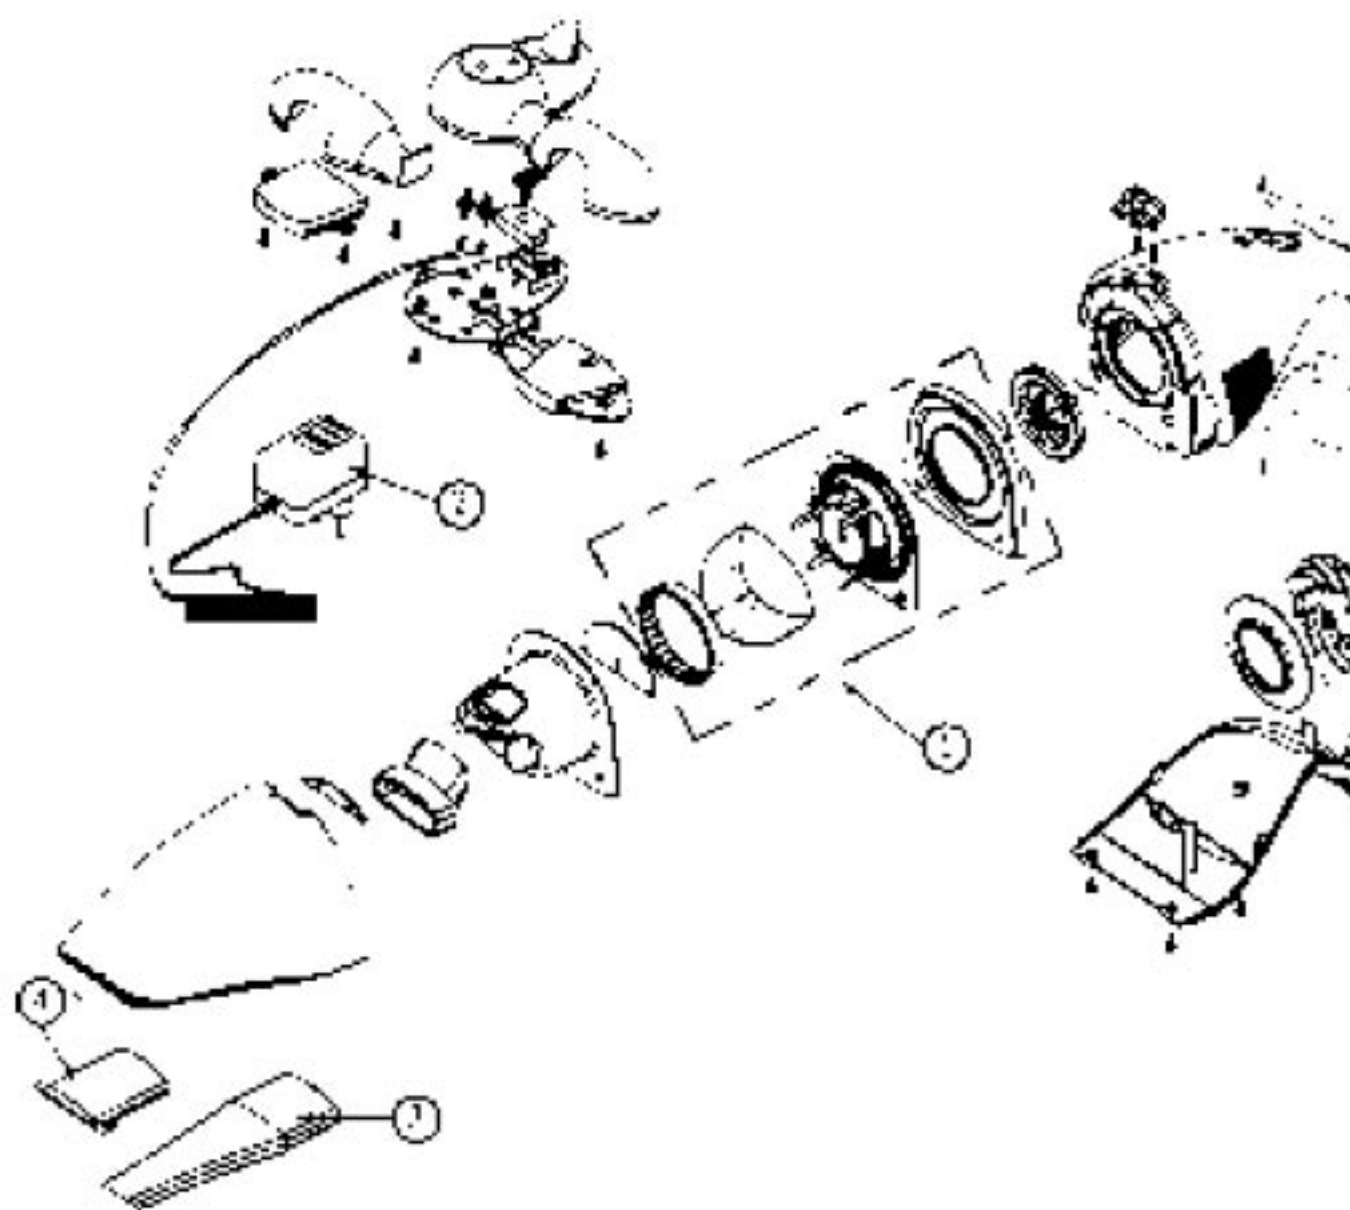

This Owner's Manual is provided and hosted by [Appliance Factory Parts](#).

Royal 0870 Owner's Manual

[Shop genuine replacement parts for Royal 0870](#)

Models: 0870

[Find Your Royal Vacuum Cleaner Parts - Select From 772 Models](#)

----- Manual continues below -----

ROYAL

Models: 0870

- 1 R-070100 Filter assembly
- 2 R-070105 charger assembly
- 3 R-050125 Crevice tool
- 4 R-070125 Squeegee