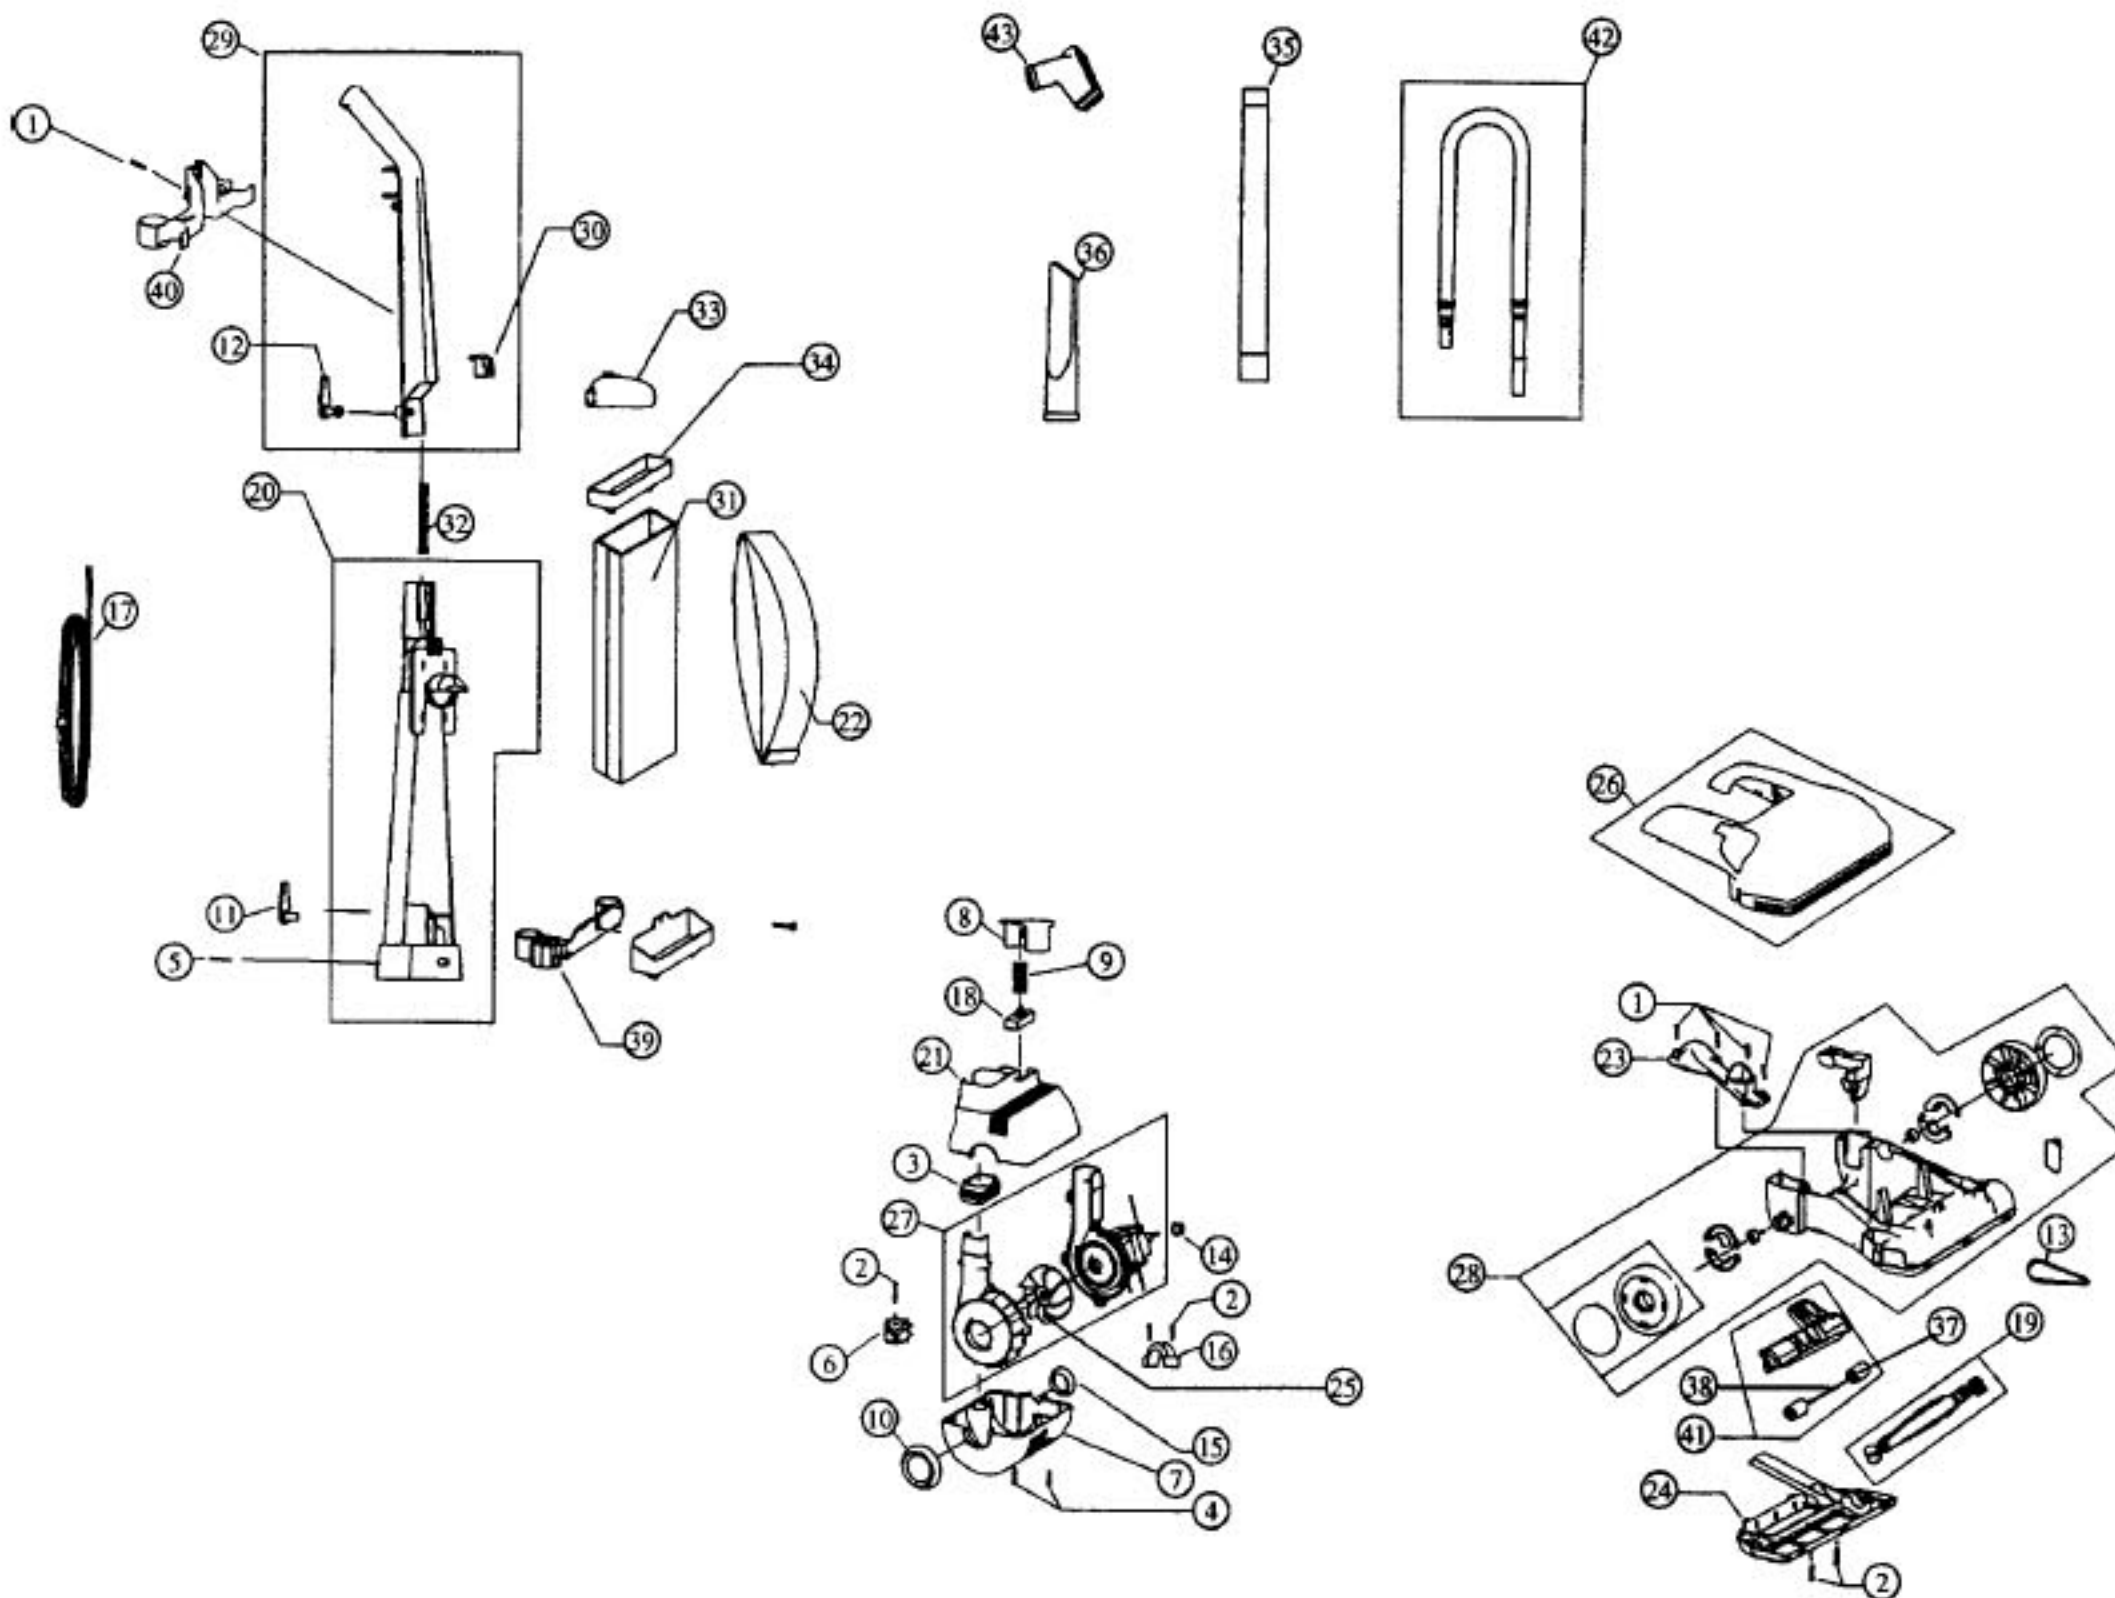

Models: 085335, 5235, 085360

- |    |           |  |    |           |                                    |
|----|-----------|--|----|-----------|------------------------------------|
| 1  | R-250100  | Screw                                    | 23 | R-520120  | Nozzle Guard                       |
| 2  | R-503819  | Screw                                    | 24 | R-321050  | Fan                                |
| 3  | R-5200607 | Gasket, handle                           | 24 | R-540160  | Fan, 085360                        |
| 4  | R-520180  | Screw                                    | 25 | R-201023  | Nozzle Cover Assy                  |
| 5  | R-520310  | Screw                                    | 25 | R-300103  | Nozzle Cover Assy, 085335, 085360  |
| 6  | R-540145  | Lower Motor Housing                      | 26 | R-540075  | Motor                              |
| 7  | R-620180  | Pedal, switch                            | 26 | R-536075  | Motor, 085360                      |
| 8  | R-620185  | Spring, switch                           | 28 | R-520005  | Handle Assy, upper                 |
| 9  | R-620215  | Pivot Seal                               | 29 | R-300056  | Handle Assy, upper, 085335, 085360 |
| 10 | R-620295  | Cord Hook                                | 29 | NLA       | Guide, bag                         |
| 11 | R-720120  | Cord Hook                                | 30 | R-520047  | Hinged Bag, w/ upper retainer      |
| 12 | R-720310  | Belt                                     | 31 | R-520009  | Spring, bag guide                  |
| 13 | R-720325  | Motor Grommet                            | 32 | R-520025  | Clip, upper bag                    |
| 14 | R-720355  | Bushing                                  | 33 | R-520035  | Retainer, lower bag                |
| 15 | R-820351  | Pivot Clamp                              | 34 | R-4028036 | Extension Wand                     |
| 16 | R-999025  | Power Cord                               | 35 | R-502801  | Crevice Tool                       |
| 16 | R-999025  | Power Cord, 085360                       | 36 | NLA       | Roller, front                      |
| 17 | R-210385  | Switch Assy                              | 37 | R-520142  | Axle                               |
| 18 | R-520125  | Brush Roll Assy                          | 38 | R-530050  | Upper Tool Caddy Assy              |
| 19 | R-540011  | Lower Handle Assy                        | 39 | R-530200  | Roller Lifter Assy                 |
| 20 | R-254014  | Upper Motor Housing Assy                 | 40 | R-530400  | Hose Assy                          |
| 20 | R-540141  | Upper Motor Housing Assy, 085335, 085360 | 41 | R-620215  | 2 In 1 Tool Assy                   |
| 21 | R-670147  | Paper Bag, type D, 3 pack                | 42 | R-540155  | Fan Housing                        |
| 22 | R-520111  | Dirt Passage Cover, 5235                 | 43 | R-520185  | Screw                              |