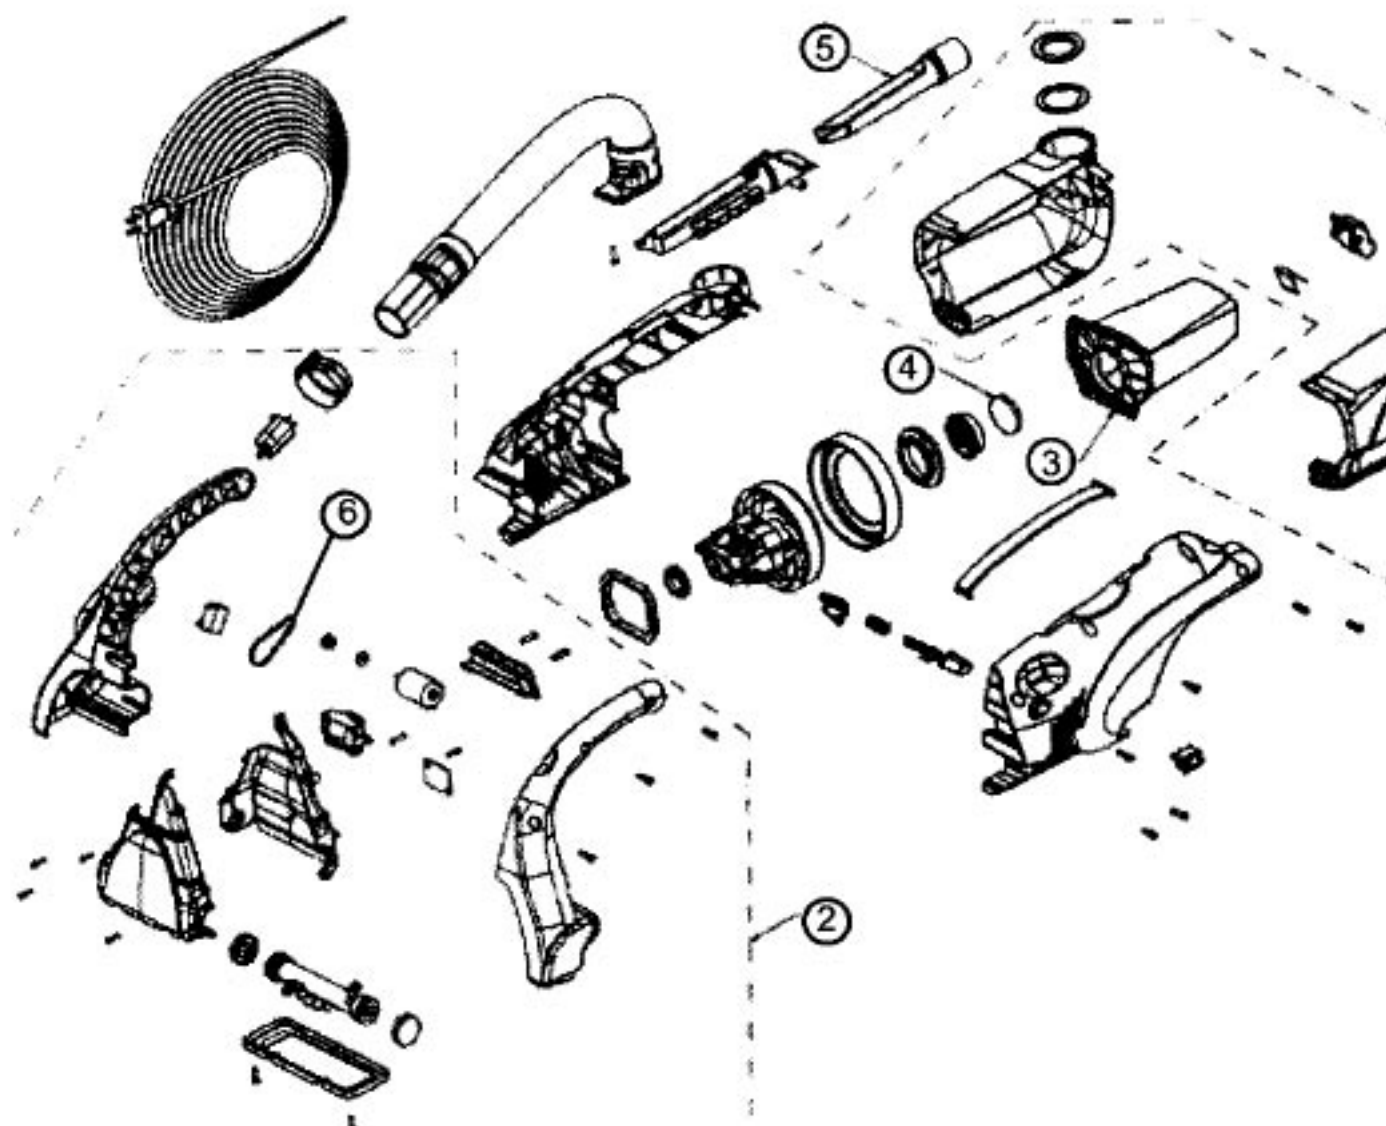

This Owner's Manual is provided and hosted by [Appliance Factory Parts](#).

Royal 08245 Owner's Manual

[Shop genuine replacement parts for Royal 08245](#)

[Find Your Royal Vacuum Cleaner Parts - Select From 772 Models](#)

----- Manual continues below -----

ROYAL

Models: 08240, 08245

- 1 R-240120 Dirt cup assembly
- 2 R-240180 Nozzle assembly, 08240
- R-240181 Nozzle assembly, 08245
- 3 R-240160 Filter
- 4 R-240175 Secondary foam filter
- 5 R-240350 Crevice tool
- 6 R-240247 Cog belt