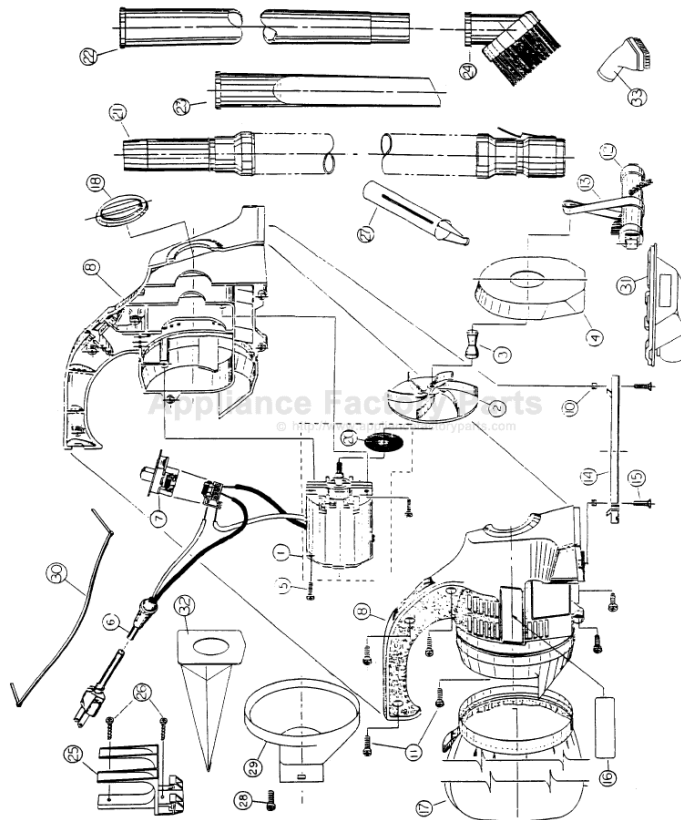

This Owner's Manual is provided and hosted by [Appliance Factory Parts](#).

Royal 10515B Owner's Manual

[Shop genuine replacement parts for Royal 10515B](#)

[Find Your Royal Vacuum Cleaner Parts - Select From 772 Models](#)

----- Manual continues below -----

ROYAL

Models: 103, 103B, 10515, 10515B, 10563CA, 10563CAB, DD120, 150CA, 150B, 150ZU
500B, 503B, 510, 510A, 513B, 513PL, 515, DD520, DD520B, 523, 533, 537, 537B, 537CA
553ZUK, 560, 06500, 08130, 08130B, 08130CA, 08130CAB, 08500, 08500B, 08500CA, 0

ROYAL

Models: 103, 103B, 10515, 10515B, 10563CA, 10563CAB, DD120, 150CA, 150B, 150Z, 500B, 503B, 510, 510A, 513B, 513PL, 515, DD520, DD520B, 523, 533, 537, 537B, 537C, 553ZUK, 560, 06500, 08130, 08130B, 08130CA, 08130CAB, 08500, 08500B, 08500CA,