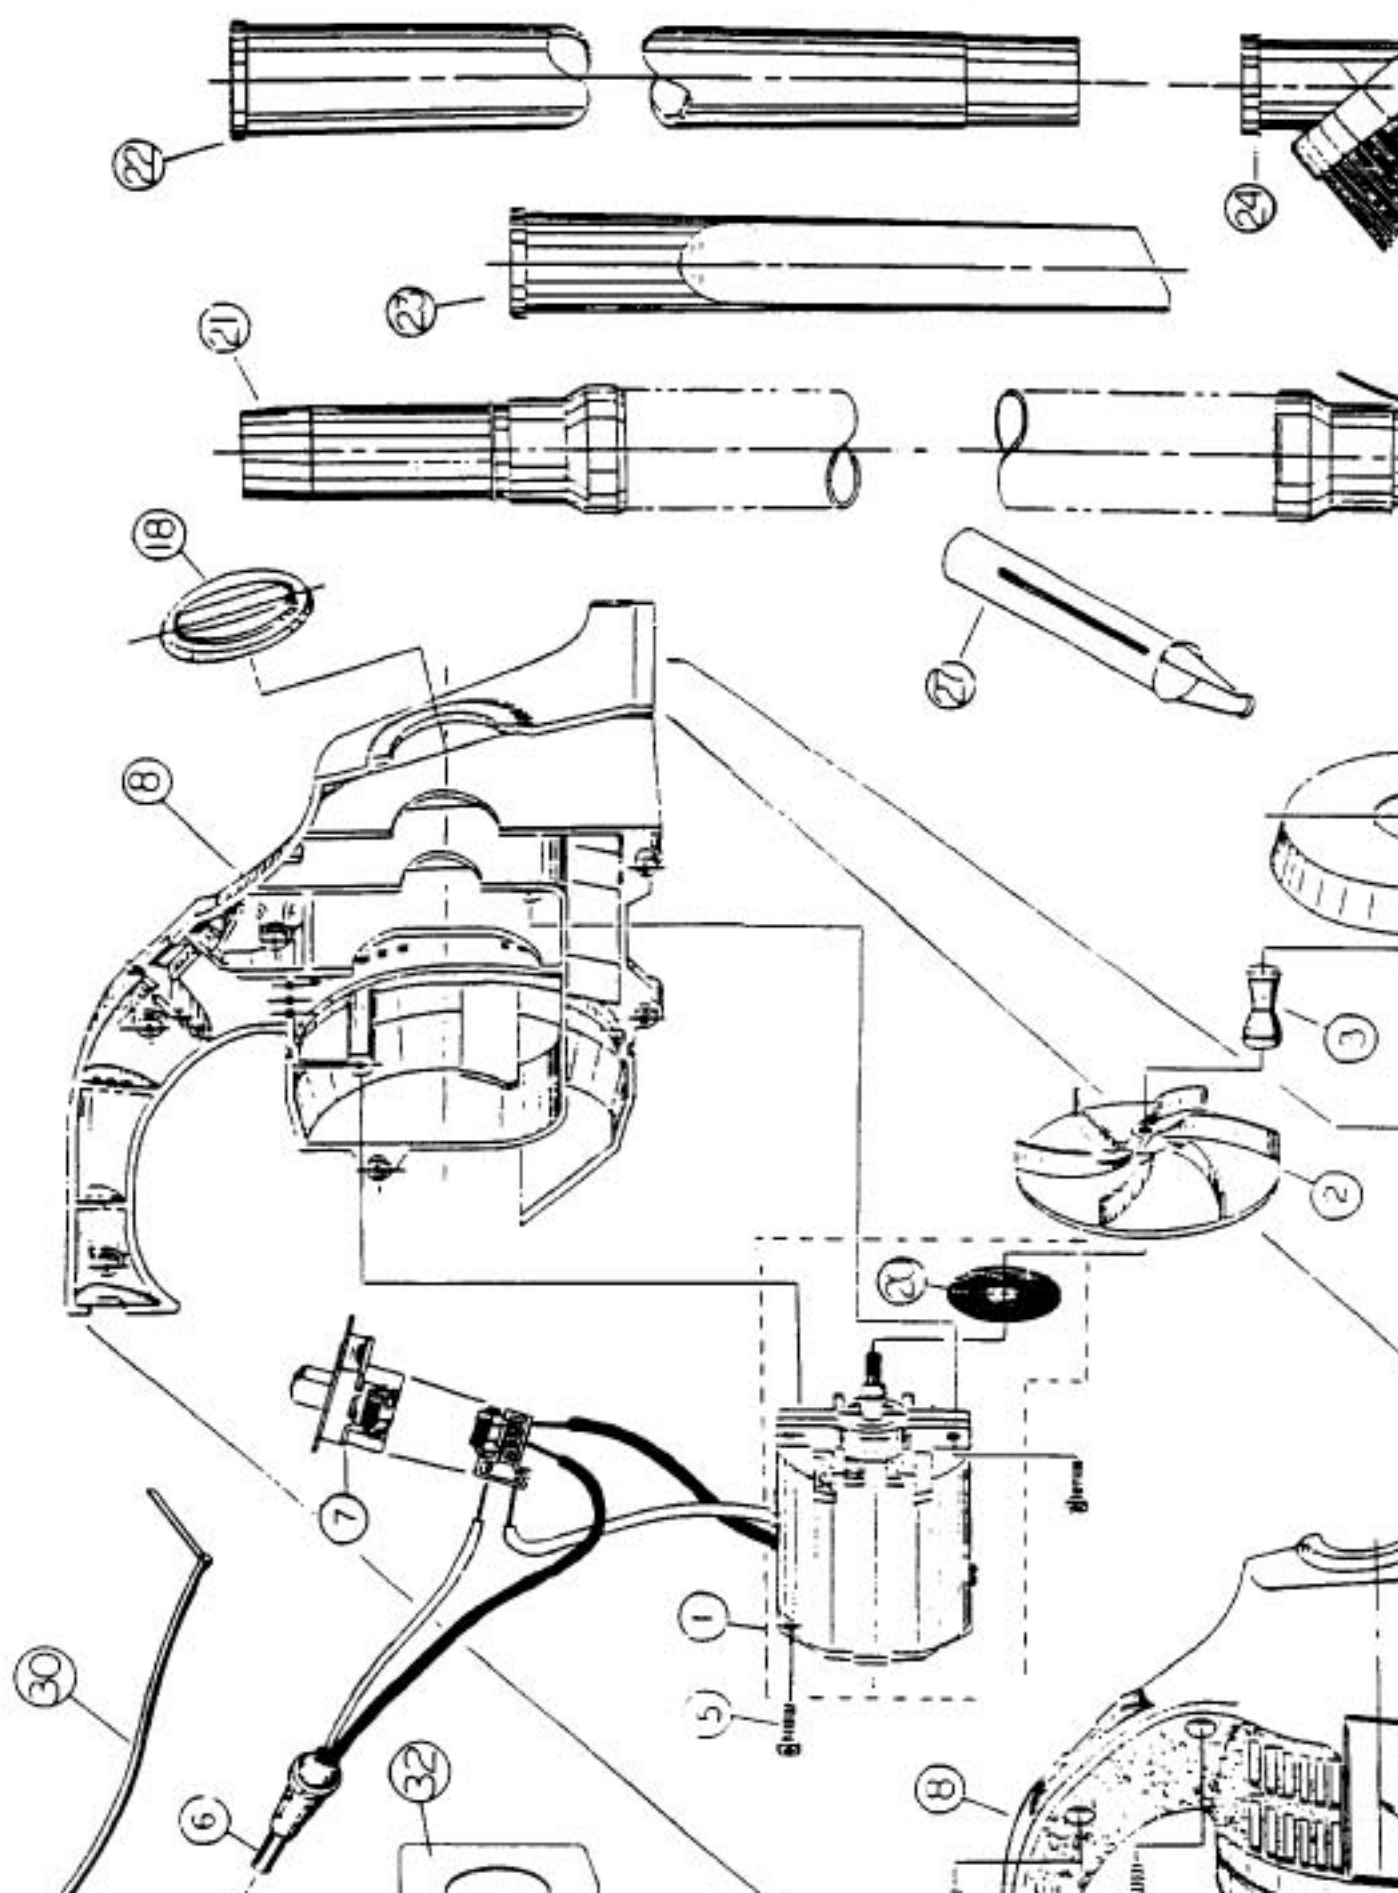

This Owner's Manual is provided and hosted by [Appliance Factory Parts](#).

Royal 10515B Owner's Manual

[Shop genuine replacement parts for Royal 10515B](#)

[Find Your Royal Vacuum Cleaner Parts - Select From 772 Models](#)

----- Manual continues below -----

ROYAL

Models: 103, 103B, 10515, 10515B, 10563CA, 10563CAB, DD120, 150CA, 150B, 150ZU
500B, 503B, 510, 510A, 513B, 513PL, 515, DD520, DD520B, 523, 533, 537, 537B, 537CA
553ZUK, 560, 06500, 08130, 08130B, 08130CA, 08130CAB, 08500, 08500B, 08500CA, 0

ROYAL

Models: 103, 103B, 10515, 10515B, 10563CA, 10563CAB, DD120, 150CA, 150B, 150Z, 500B, 503B, 510, 510A, 513B, 513PL, 515, DD520, DD520B, 523, 533, 537, 537B, 537C, 553ZUK, 560, 06500, 08130, 08130B, 08130CA, 08130CAB, 08500, 08500B, 08500CA,