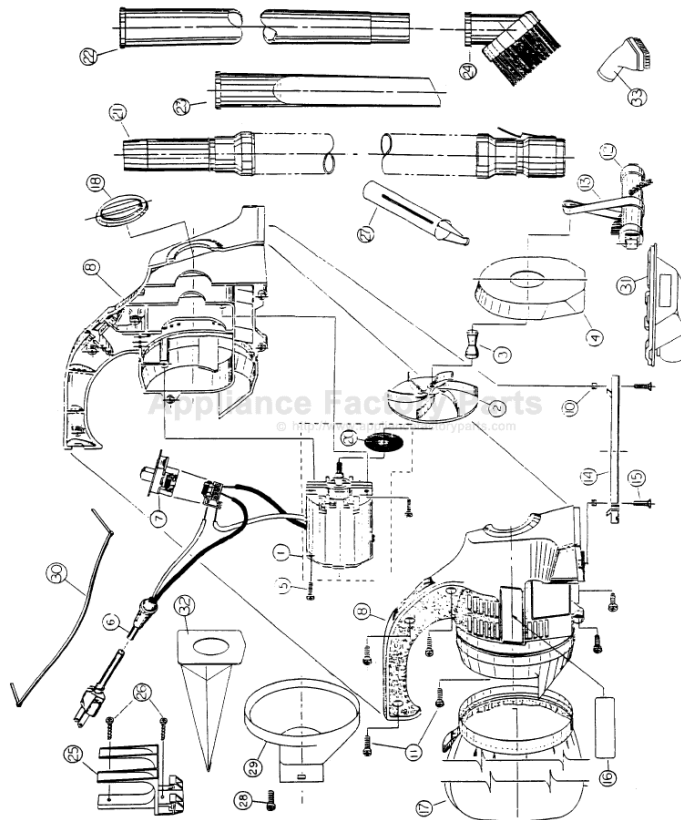

This Owner's Manual is provided and hosted by [Appliance Factory Parts](#).

Royal 10563CA Owner's Manual

[Shop genuine replacement parts for Royal 10563CA](#)

[Find Your Royal Vacuum Cleaner Parts - Select From 772 Models](#)

----- Manual continues below -----

ROYAL

Models: 103, 103B, 10515, 10515B, 10563CA, 10563CAB, DD120, 150CA, 150B, 150ZU, 500B, 503B, 510, 510A, 513B, 513PL, 515, DD520, DD520B, 523, 533, 537, 537B, 537CA, 553ZUK, 560, 06500, 08130, 08130B, 08130CA, 08130CAB, 08500, 08500B, 08500CA, 0

ROYAL

Models: 103, 103B, 10515, 10515B, 10563CA, 10563CAB, DD120, 150CA, 150B, 150Z, 500B, 503B, 510, 510A, 513B, 513PL, 515, DD520, DD520B, 523, 533, 537, 537B, 537C, 553ZUK, 560, 06500, 08130, 08130B, 08130CA, 08130CAB, 08500, 08500B, 08500CA,