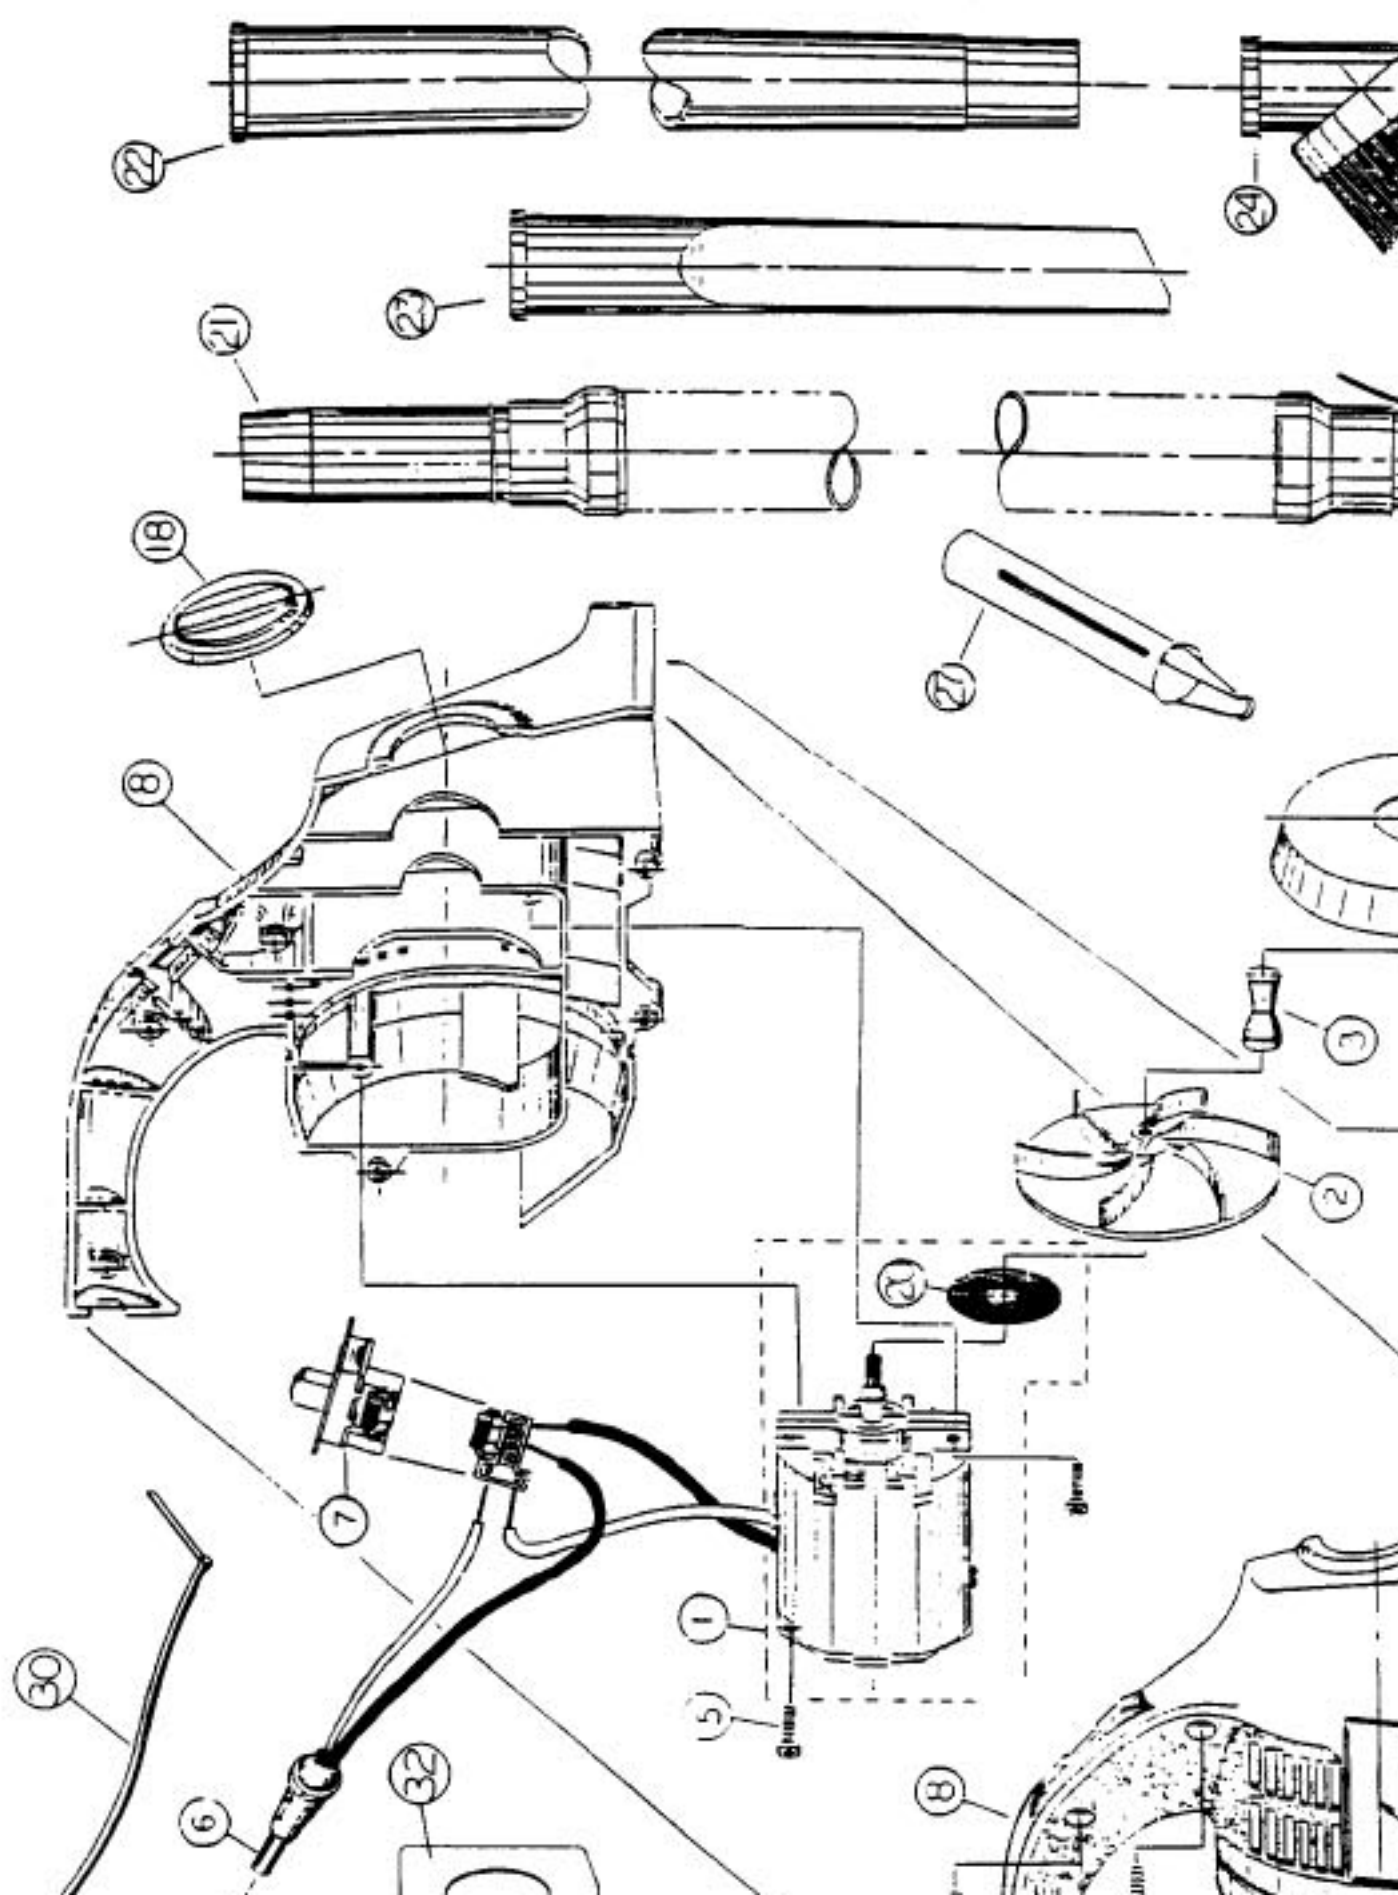

This Owner's Manual is provided and hosted by [Appliance Factory Parts](#).

Royal 10563CA Owner's Manual

[Shop genuine replacement parts for Royal 10563CA](#)

[Find Your Royal Vacuum Cleaner Parts - Select From 772 Models](#)

----- Manual continues below -----

ROYAL

Models: 103, 103B, 10515, 10515B, 10563CA, 10563CAB, DD120, 150CA, 150B, 150ZU, 500B, 503B, 510, 510A, 513B, 513PL, 515, DD520, DD520B, 523, 533, 537, 537B, 537CA, 553ZUK, 560, 06500, 08130, 08130B, 08130CA, 08130CAB, 08500, 08500B, 08500CA, 0

ROYAL

Models: 103, 103B, 10515, 10515B, 10563CA, 10563CAB, DD120, 150CA, 150B, 150Z, 500B, 503B, 510, 510A, 513B, 513PL, 515, DD520, DD520B, 523, 533, 537, 537B, 537C, 553ZUK, 560, 06500, 08130, 08130B, 08130CA, 08130CAB, 08500, 08500B, 08500CA,