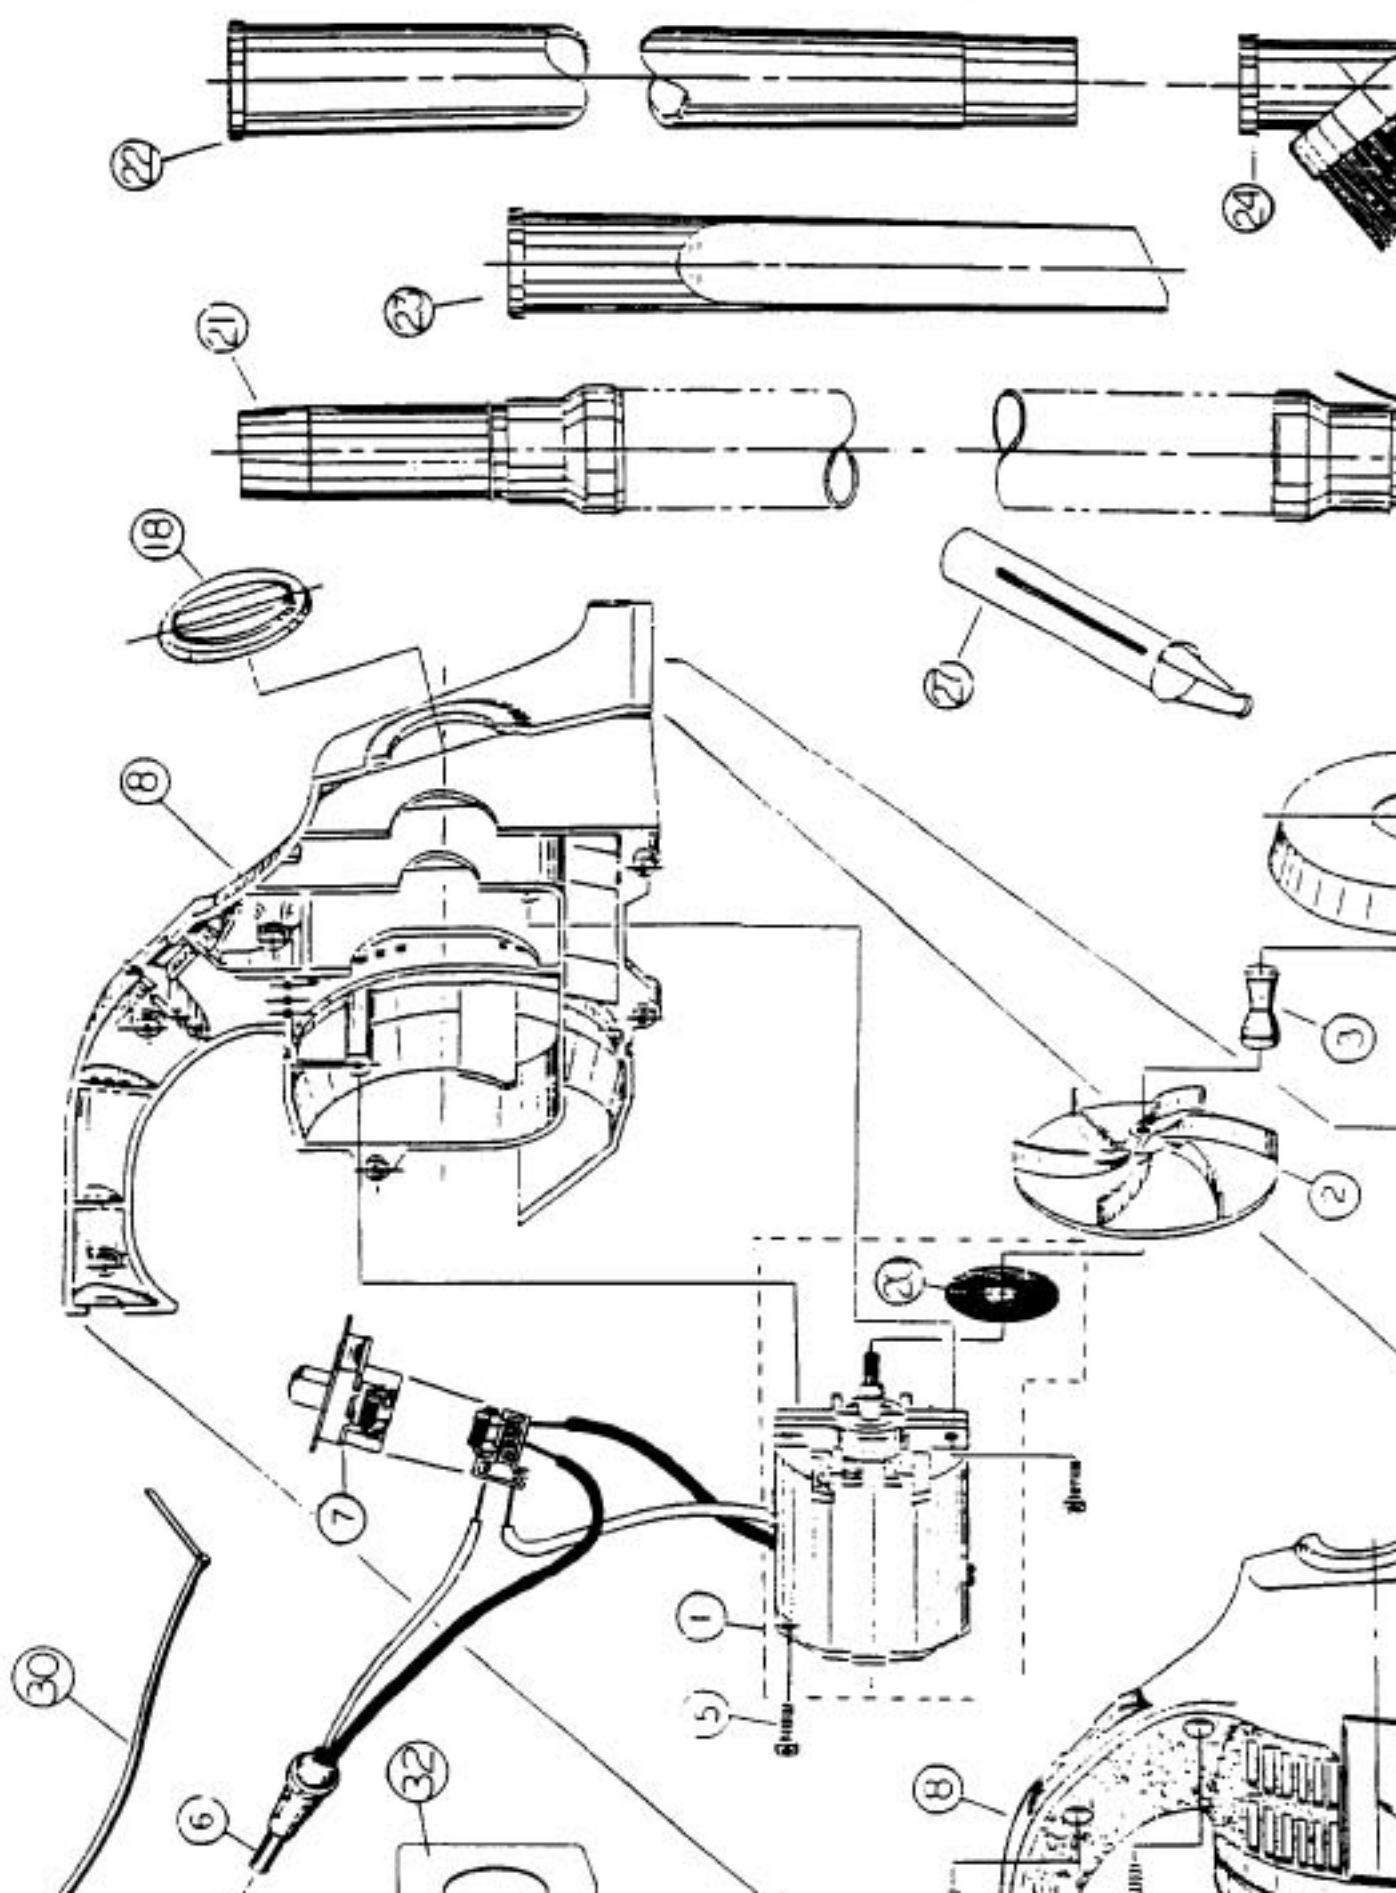

This Owner's Manual is provided and hosted by [Appliance Factory Parts](#).

Royal 537B Owner's Manual

[Shop genuine replacement parts for Royal 537B](#)

[Find Your Royal Vacuum Cleaner Parts - Select From 772 Models](#)

----- Manual continues below -----

ROYAL

Models: 103, 103B, 10515, 10515B, 10563CA, 10563CAB, DD120, 150CA, 150B, 150ZU
500B, 503B, 510, 510A, 513B, 513PL, 515, DD520, DD520B, 523, 533, 537, 537B, 537CA
553ZUK, 560, 06500, 08130, 08130B, 08130CA, 08130CAB, 08500, 08500B, 08500CA, 0

ROYAL

Models: 103, 103B, 10515, 10515B, 10563CA, 10563CAB, DD120, 150CA, 150B, 150Z, 500B, 503B, 510, 510A, 513B, 513PL, 515, DD520, DD520B, 523, 533, 537, 537B, 537C, 553ZUK, 560, 06500, 08130, 08130B, 08130CA, 08130CAB, 08500, 08500B, 08500CA,