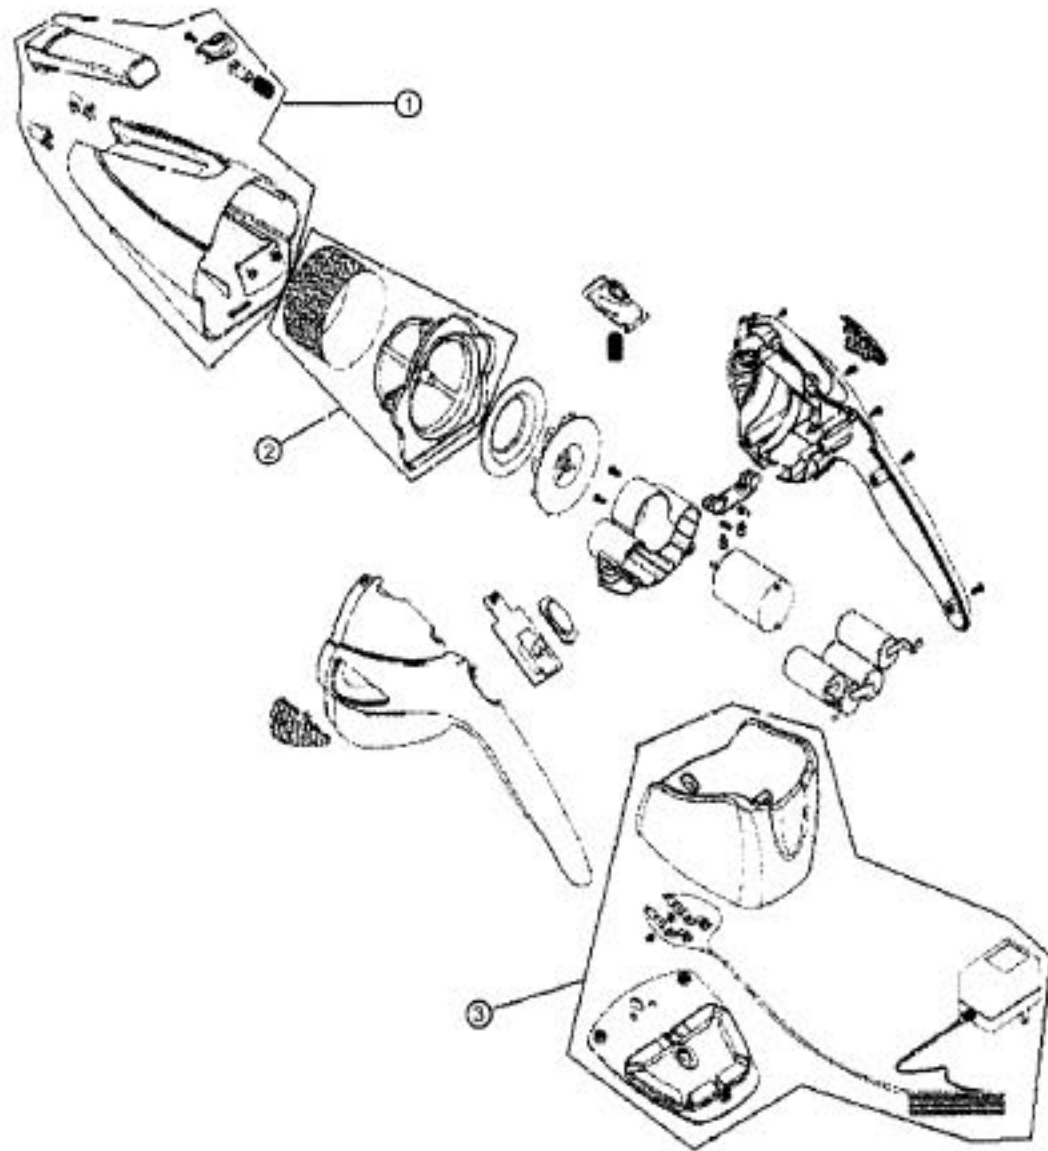

Models: 0880/0880DV/0881/0886/0887/0890/0895/0896/0914

Scorpion/Jaguar

Index	Part No.	Description
1	R-088559	Dust cup assembly
2	R-088570	Filter assembly
3	R-088572	Charger assembly - 4.8 volt

Platinum

0890/0895/0896

Index	Part No.	Description
1	R-089559	Dust cup assembly
2	R-088570	Filter assembly
3	R-088580	Charger assembly - 7.2 volt

Extreme Power

0914

Index	Part No.	Description
1	NA	Dust cup assembly
2	R-ME1300	Filter assembly
3	NA	Charger assembly