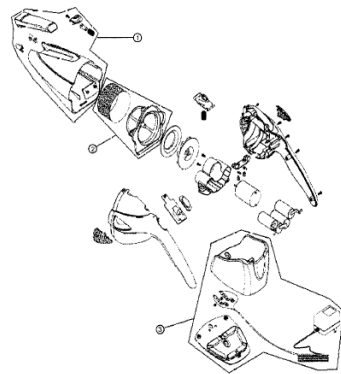

This Owner's Manual is provided and hosted by [Appliance Factory Parts](#).

Royal 0880 Owner's Manual

[Shop genuine replacement parts for Royal 0880](#)

Models: 0880/0880DV/0881/0886/0887/0890/0895/0896/0914

Scorpion/Jaguar

Index	Part No.	Description
1	R-088559	Dust cup assembly
2	R-088570	Filter assembly
3	R-088572	Charger assembly - 4.8 volt

Appliance Factory Parts

© <http://www.appliancefactoryparts.com>

Platinum

0890/0895/0896

Index	Part No.	Description
1	R-088559	Dust cup assembly
2	R-088570	Filter assembly
3	R-088580	Charger assembly - 7.2 volt

Index	Part No.	Description
1	NA	Dust cup assembly
2	R-ME1300	Filter assembly
3	NA	Charger assembly

Extreme Power

0914

[Find Your Royal Vacuum Cleaner Parts - Select From 772 Models](#)

----- Manual continues below -----

Models: 0880/0880DV/0881/0886/0887/0890/0895/0896/0914

Index	Part No.	
1	R-088559	Dust cup
2	R-088570	Filter as
3	R-088572	Charger