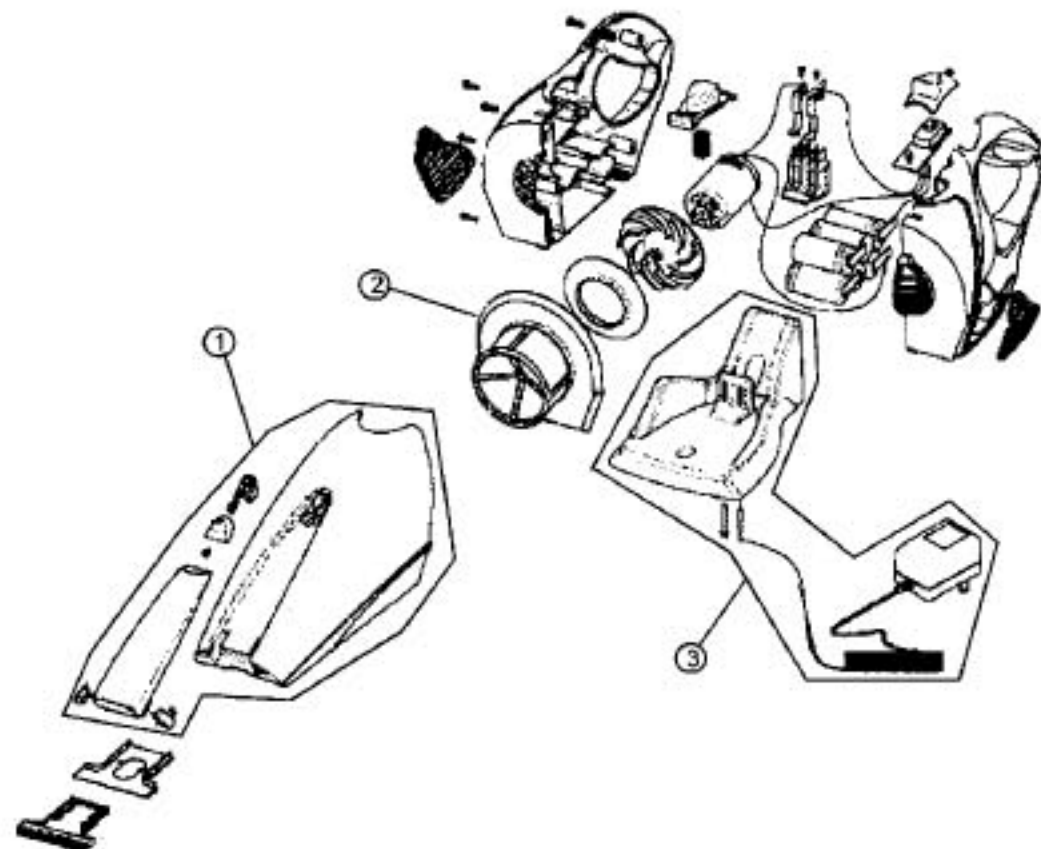

Models: 0880/0880DV/0881/0886/0887/0890/0895/0896/0914

Scorpion/Jaguar

Index	Part No.	Description
1	R-088559	Dust cup assembly
2	R-088570	Filter assembly
3	R-088572	Charger assembly - 4.8 volt

Platinum

0890/0895/0896

Index	Part No.	Description
1	R-089559	Dust cup assembly
2	R-088570	Filter assembly
3	R-088580	Charger assembly - 7.2 volt

Extreme Power

0914

Index	Part No.	Description
1	NA	Dust cup assembly
2	R-ME1300	Filter assembly
3	NA	Charger assembly