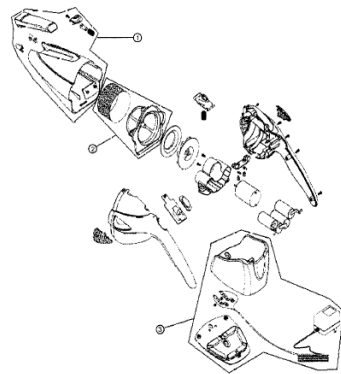

# Royal 0880D Owner's Manual

[Shop genuine replacement parts for Royal 0880D](#)

Models: 0880/0880DV/0881/0886/0887/0890/0895/0896/0914

Scorpion/Jaguar

Index	Part No.	Description
1	R-088559	Dust cup assembly
2	R-088570	Filter assembly
3	R-088572	Charger assembly - 4.8 volt

Appliance Factory Parts

© http://www.appliancefactoryparts.com

Platinum

0890/0895/0896

Index	Part No.	Description
1	R-088559	Dust cup assembly
2	R-088570	Filter assembly
3	R-088580	Charger assembly - 7.2 volt

Index	Part No.	Description
1	NA	Dust cup assembly
2	R-ME1300	Filter assembly
3	NA	Charger assembly

Extreme Power

0914

[Find Your Royal Vacuum Cleaner Parts - Select From 772 Models](#)

----- Manual continues below -----

Models: 0880/0880DV/0881/0886/0887/0890/0895/0896/0914

Index	Part No.	
1	R-088559	Dust cup
2	R-088570	Filter as
3	R-088572	Charger

Index	Part No.	
1	R-089559	Dust cup
2	R-088570	Filter as
3	R-088580	Charger