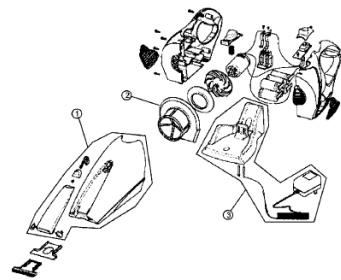

# Royal 0880D Owner's Manual

[Shop genuine replacement parts for Royal 0880D](#)

Models: 0880/0880DV/0881/0886/0887/0890/0895/0896/0914

Scorpion/Jaguar

Index	Part No.	Description
1	R-088559	Dust cup assembly
2	R-088570	Filter assembly
3	R-088572	Charger assembly - 4.8 volt

Appliance Factory Parts

© http://www.appliancefactoryparts.com

Platinum

0890/0895/0896

Index	Part No.	Description
1	R-088559	Dust cup assembly
2	R-088570	Filter assembly
3	R-088580	Charger assembly - 7.2 volt

Index	Part No.	Description
1	NA	Dust cup assembly
2	R-ME1300	Filter assembly
3	NA	Charger assembly

Extreme Power

0914

[Find Your Royal Vacuum Cleaner Parts - Select From 772 Models](#)

----- Manual continues below -----

Models: 0880/0880DV/0881/0886/0887/0890/0895/0896/0914

Index	Part No.	
1	R-088559	Dust cup
2	R-088570	Filter as
3	R-088572	Charger

Index	Part No.	
1	R-089559	Dust cup
2	R-088570	Filter as
3	R-088580	Charger