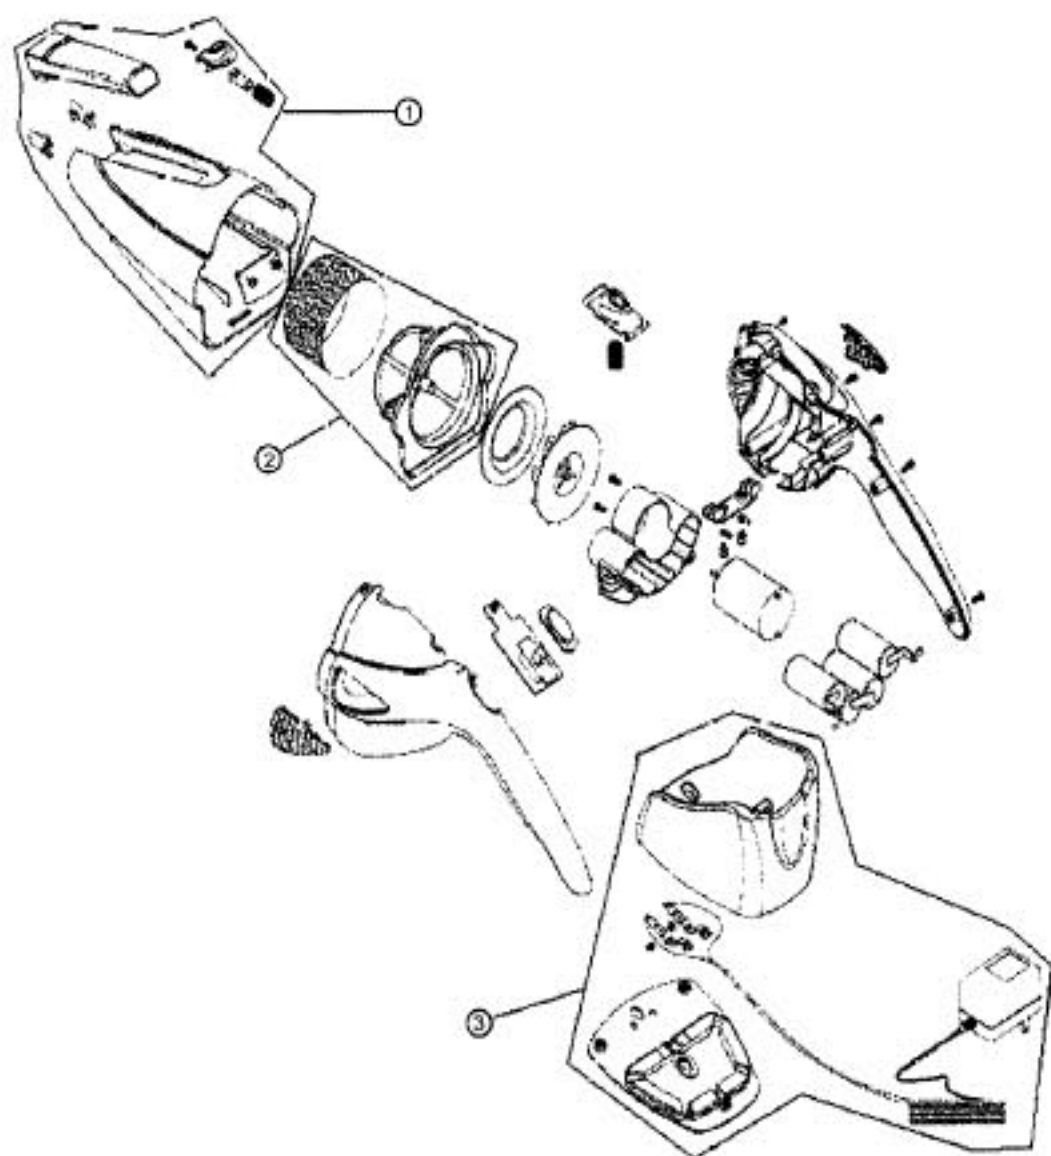

# Royal 0880D Owner's Manual

[Shop genuine replacement parts for Royal 0880D](#)

Models: 0880/0880DV/0881/0886/0887/0890/0895/0896/0914

Scorpion/Jaguar

Index	Part No.	Description
1	R-088559	Dust cup assembly
2	R-088570	Filter assembly
3	R-088572	Charger assembly - 4.8 volt

Appliance Factory Parts

© http://www.appliancefactoryparts.com

Platinum

0890/0895/0896

Index	Part No.	Description
1	R-088559	Dust cup assembly
2	R-088570	Filter assembly
3	R-088580	Charger assembly - 7.2 volt

Index	Part No.	Description
1	NA	Dust cup assembly
2	R-ME1300	Filter assembly
3	NA	Charger assembly

Extreme Power

0914

[Find Your Royal Vacuum Cleaner Parts - Select From 772 Models](#)

----- Manual continues below -----

Models: 0880/0880DV/0881/0886/0887/0890/0895/0896/0914

Index	Part No.	
1	R-088559	Dust cup
2	R-088570	Filter as
3	R-088572	Charger

Index	Part No.	
1	R-089559	Dust cup
2	R-088570	Filter as
3	R-088580	Charger