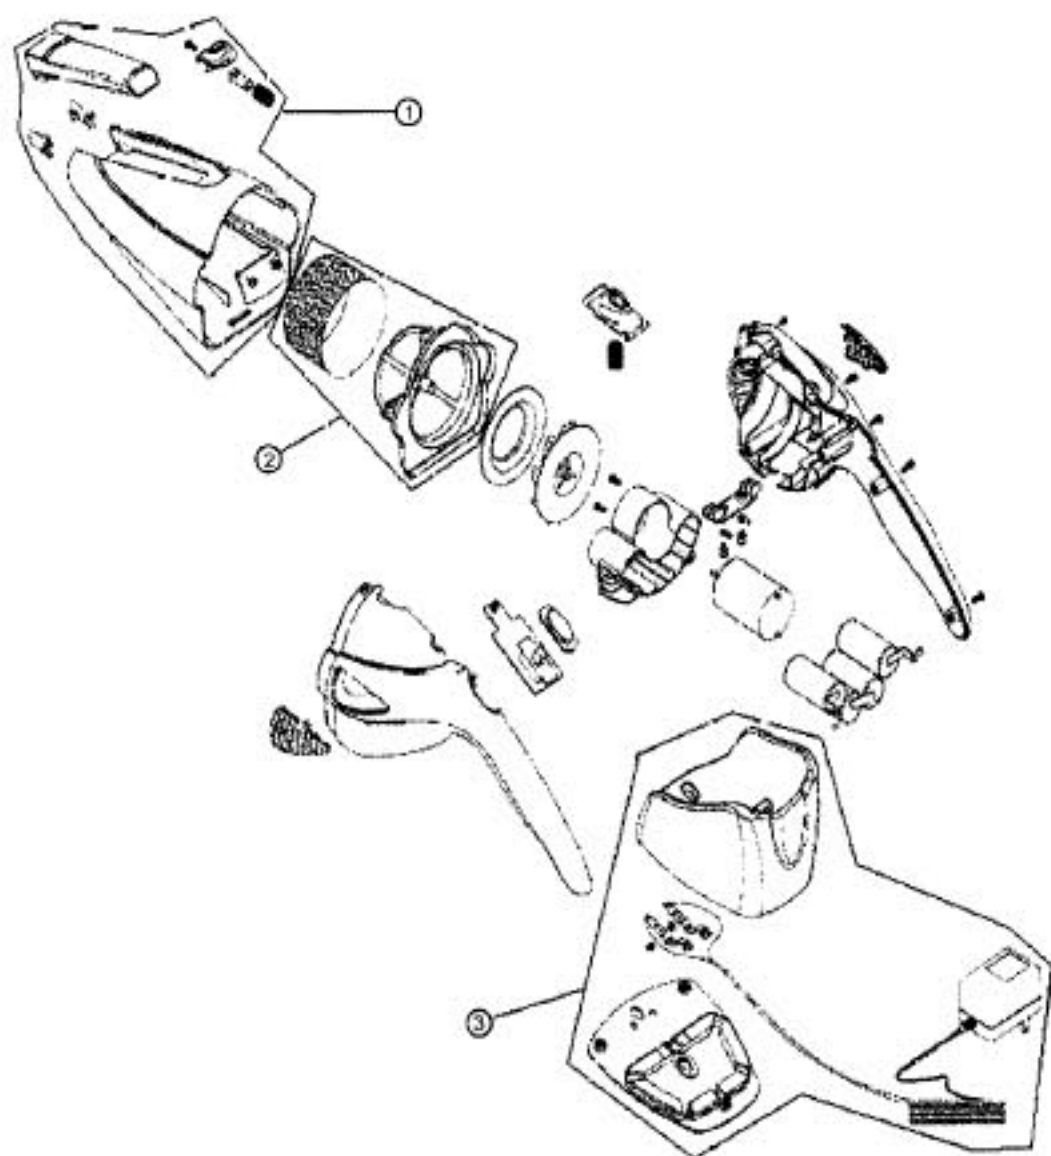

Scorpion/Jaguar

Index	Part No.	Description
1	R-088559	Dust cup assembly
2	R-088570	Filter assembly
3	R-088572	Charger assembly - 4.8 volt

Appliance Factory Parts

© http://www.appliancefactoryparts.com

Platinum

0890/0895/0896

Index	Part No.	Description
1	R-088559	Dust cup assembly
2	R-088570	Filter assembly
3	R-088580	Charger assembly - 7.2 volt

Index	Part No.	Description
1	NA	Dust cup assembly
2	R-ME1300	Filter assembly
3	NA	Charger assembly

Extreme Power

0914

[Find Your Royal Vacuum Cleaner Parts - Select From 772 Models](#)

----- Manual continues below -----

Models: 0880/0880DV/0881/0886/0887/0890/0895/0896/0914

Index	Part No.	
1	R-088559	Dust cup
2	R-088570	Filter as
3	R-088572	Charger