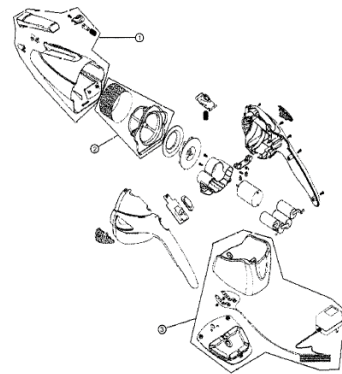

This Owner's Manual is provided and hosted by [Appliance Factory Parts](#).

Royal 0886 Owner's Manual

[Shop genuine replacement parts for Royal 0886](#)

Models: 0880/0880DV/0881/0886/0887/0890/0895/0896/0914

Scorpion/Jaguar

Index	Part No.	Description
1	R-088559	Dust cup assembly
2	R-088570	Filter assembly
3	R-088572	Charger assembly - 4.8 volt

Appliance Factory Parts

© http://www.appliancefactoryparts.com

Platinum

0890/0895/0896

Index	Part No.	Description
1	R-088559	Dust cup assembly
2	R-088570	Filter assembly
3	R-088580	Charger assembly - 7.2 volt

Index	Part No.	Description
1	NA	Dust cup assembly
2	R-ME1300	Filter assembly
3	NA	Charger assembly

Extreme Power

0914

[Find Your Royal Vacuum Cleaner Parts - Select From 772 Models](#)

----- Manual continues below -----

Models: 0880/0880DV/0881/0886/0887/0890/0895/0896/0914

Index	Part No.	
1	R-088559	Dust cup
2	R-088570	Filter as
3	R-088572	Charger