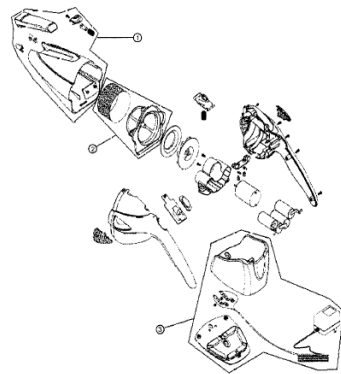

This Owner's Manual is provided and hosted by [Appliance Factory Parts](http://www.appliancefactoryparts.com).

Royal 0887 Owner's Manual

[Shop genuine replacement parts for Royal 0887](#)

Models: 0880/0880DV/0881/0886/0887/0890/0895/0896/0914

Scorpion/Jaguar

Index	Part No.	Description
1	R-088559	Dust cup assembly
2	R-088570	Filter assembly
3	R-088572	Charger assembly - 4.8 volt

Appliance Factory Parts

© http://www.appliancefactoryparts.com

Platinum

0890/0895/0896

Index	Part No.	Description
1	R-088559	Dust cup assembly
2	R-088570	Filter assembly
3	R-088580	Charger assembly - 7.2 volt

Index	Part No.	Description
1	NA	Dust cup assembly
2	R-ME1300	Filter assembly
3	NA	Charger assembly

Extreme Power

0914

[Find Your Royal Vacuum Cleaner Parts - Select From 772 Models](#)

----- Manual continues below -----

Models: 0880/0880DV/0881/0886/0887/0890/0895/0896/0914

Index	Part No.	
1	R-088559	Dust cup
2	R-088570	Filter as
3	R-088572	Charger