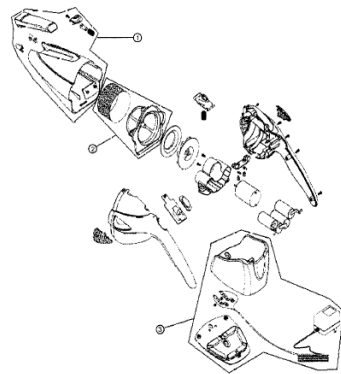

# Royal 0895 Owner's Manual

[Shop genuine replacement parts for Royal 0895](#)

Models: 0880/0880DV/0881/0886/0887/0890/0895/0896/0914

Scorpion/Jaguar

Index	Part No.	Description
1	R-088559	Dust cup assembly
2	R-088570	Filter assembly
3	R-088572	Charger assembly - 4.8 volt

Appliance Factory Parts

© <http://www.appliancefactoryparts.com>

Platinum

0890/0895/0896

Index	Part No.	Description
1	R-088559	Dust cup assembly
2	R-088570	Filter assembly
3	R-088580	Charger assembly - 7.2 volt

Index	Part No.	Description
1	NA	Dust cup assembly
2	R-ME1300	Filter assembly
3	NA	Charger assembly

Extreme Power

0914

[Find Your Royal Vacuum Cleaner Parts - Select From 772 Models](#)

----- Manual continues below -----

Models: 0880/0880DV/0881/0886/0887/0890/0895/0896/0914

Index	Part No.	
1	R-088559	Dust cup
2	R-088570	Filter as
3	R-088572	Charger

Index	Part No.	
1	R-089559	Dust cup
2	R-088570	Filter as
3	R-088580	Charger