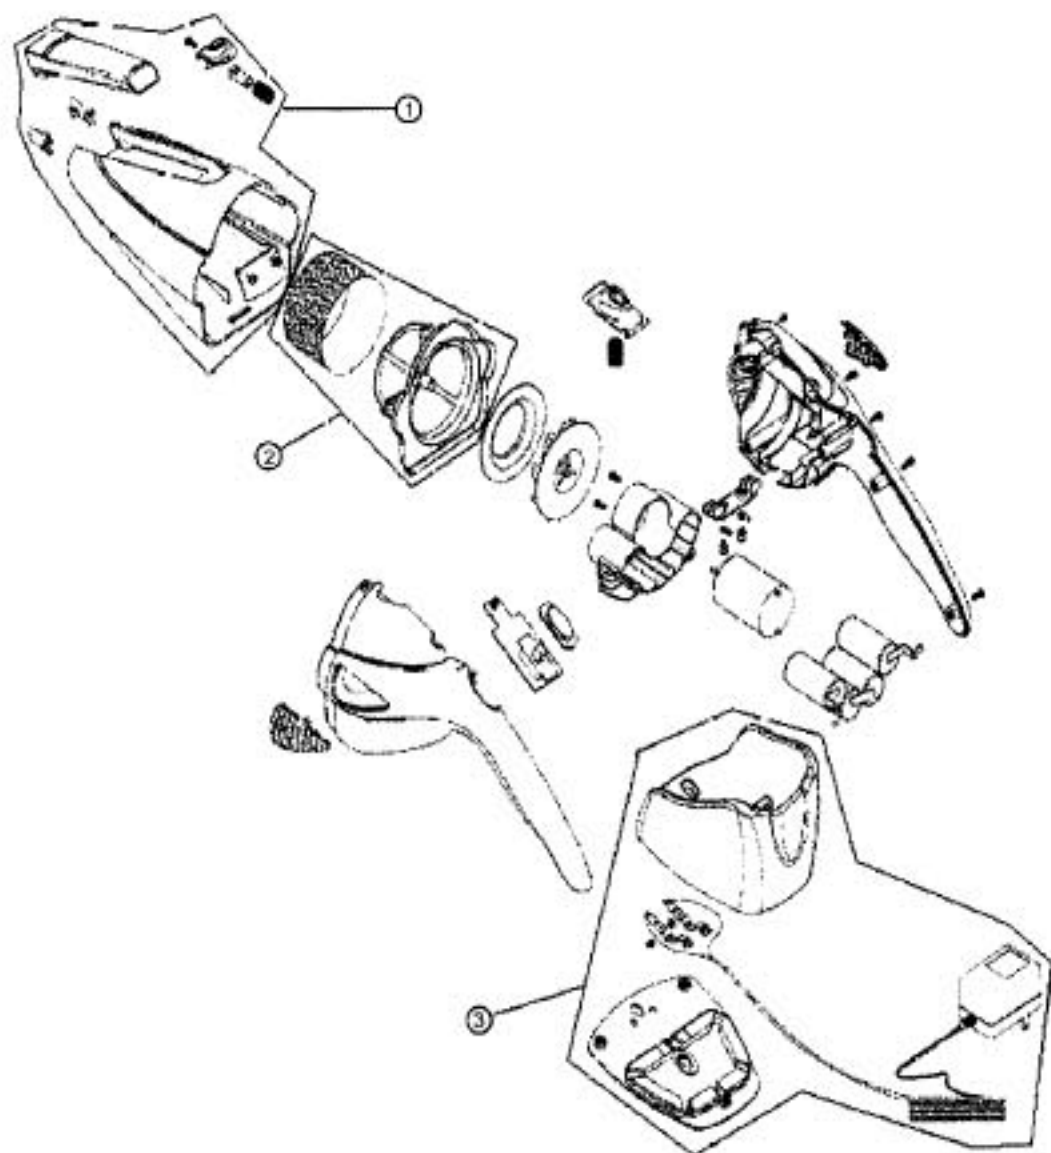

Appliance Factory Parts

© <http://www.appliancefactoryparts.com>

Platinum

0890/0895/0896

Index	Part No.	Description
1	R-088559	Dust cup assembly
2	R-088570	Filter assembly
3	R-088580	Charger assembly - 7.2 volt

Index	Part No.	Description
1	NA	Dust cup assembly
2	R-ME1300	Filter assembly
3	NA	Charger assembly

Extreme Power

0914

[Find Your Royal Vacuum Cleaner Parts - Select From 772 Models](#)

----- Manual continues below -----

Models: 0880/0880DV/0881/0886/0887/0890/0895/0896/0914

Index	Part No.	
1	R-088559	Dust cup
2	R-088570	Filter as
3	R-088572	Charger

Index	Part No.	
1	R-089559	Dust cup
2	R-088570	Filter as
3	R-088580	Charger