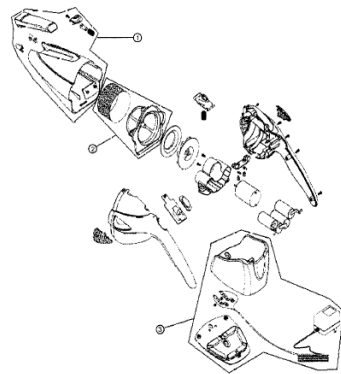

# Royal 0896 Owner's Manual

[Shop genuine replacement parts for Royal 0896](#)

Models: 0880/0880DV/0881/0886/0887/0890/0895/0896/0914

Scorpion/Jaguar

Index	Part No.	Description
1	R-088559	Dust cup assembly
2	R-088570	Filter assembly
3	R-088572	Charger assembly - 4.8 volt

Appliance Factory Parts

© <http://www.appliancefactoryparts.com>

Platinum

0890/0895/0896

Index	Part No.	Description
1	R-088559	Dust cup assembly
2	R-088570	Filter assembly
3	R-088580	Charger assembly - 7.2 volt

Index	Part No.	Description
1	NA	Dust cup assembly
2	R-ME1300	Filter assembly
3	NA	Charger assembly

Extreme Power

0914

[Find Your Royal Vacuum Cleaner Parts - Select From 772 Models](#)

----- Manual continues below -----

Models: 0880/0880DV/0881/0886/0887/0890/0895/0896/0914

Index	Part No.	
1	R-088559	Dust cup
2	R-088570	Filter as
3	R-088572	Charger

Index	Part No.	
1	R-089559	Dust cup
2	R-088570	Filter as
3	R-088580	Charger