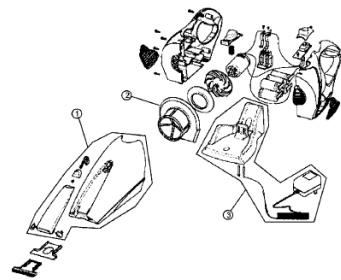

# Royal 0896 Owner's Manual

[Shop genuine replacement parts for Royal 0896](#)

Models: 0880/0880DV/0881/0886/0887/0890/0895/0896/0914

Scorpion/Jaguar

Index	Part No.	Description
1	R-088559	Dust cup assembly
2	R-088570	Filter assembly
3	R-088572	Charger assembly - 4.8 volt

Appliance Factory Parts

© <http://www.appliancefactoryparts.com>

Platinum

0890/0895/0896

Index	Part No.	Description
1	R-088559	Dust cup assembly
2	R-088570	Filter assembly
3	R-088580	Charger assembly - 7.2 volt

Index	Part No.	Description
1	NA	Dust cup assembly
2	R-ME1300	Filter assembly
3	NA	Charger assembly

Extreme Power

0914

[Find Your Royal Vacuum Cleaner Parts - Select From 772 Models](#)

----- Manual continues below -----