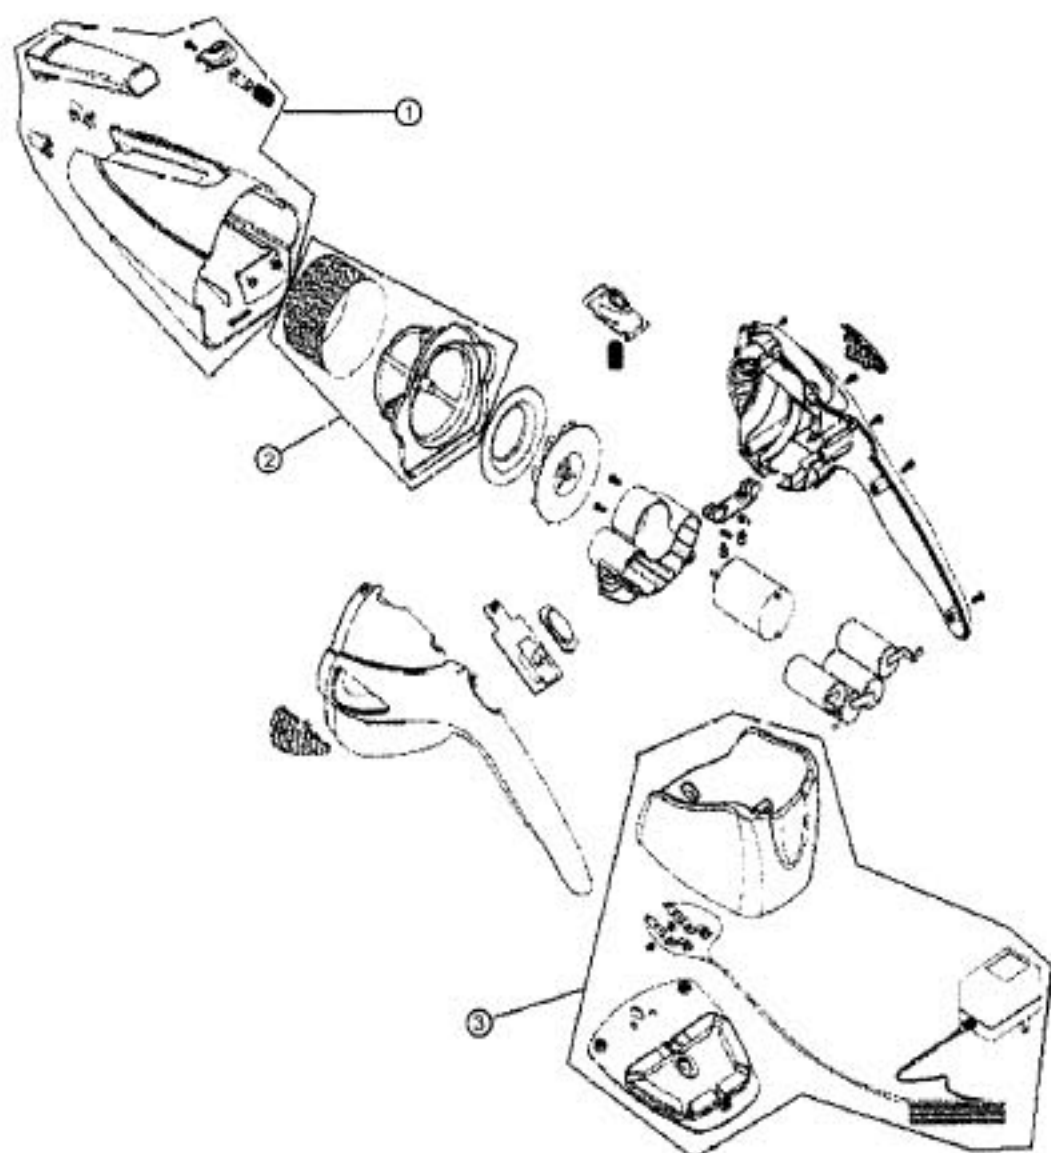

Appliance Factory Parts

© <http://www.appliancefactoryparts.com>

Platinum

0890/0895/0896

Index	Part No.	Description
1	R-088559	Dust cup assembly
2	R-088570	Filter assembly
3	R-088580	Charger assembly - 7.2 volt

Index	Part No.	Description
1	NA	Dust cup assembly
2	R-ME1300	Filter assembly
3	NA	Charger assembly

Extreme Power

0914

[Find Your Royal Vacuum Cleaner Parts - Select From 772 Models](#)

----- Manual continues below -----

Models: 0880/0880DV/0881/0886/0887/0890/0895/0896/0914

Index	Part No.	
1	R-088559	Dust cup
2	R-088570	Filter as
3	R-088572	Charger

Index	Part No.	
1	R-089559	Dust cup
2	R-088570	Filter as
3	R-088580	Charger