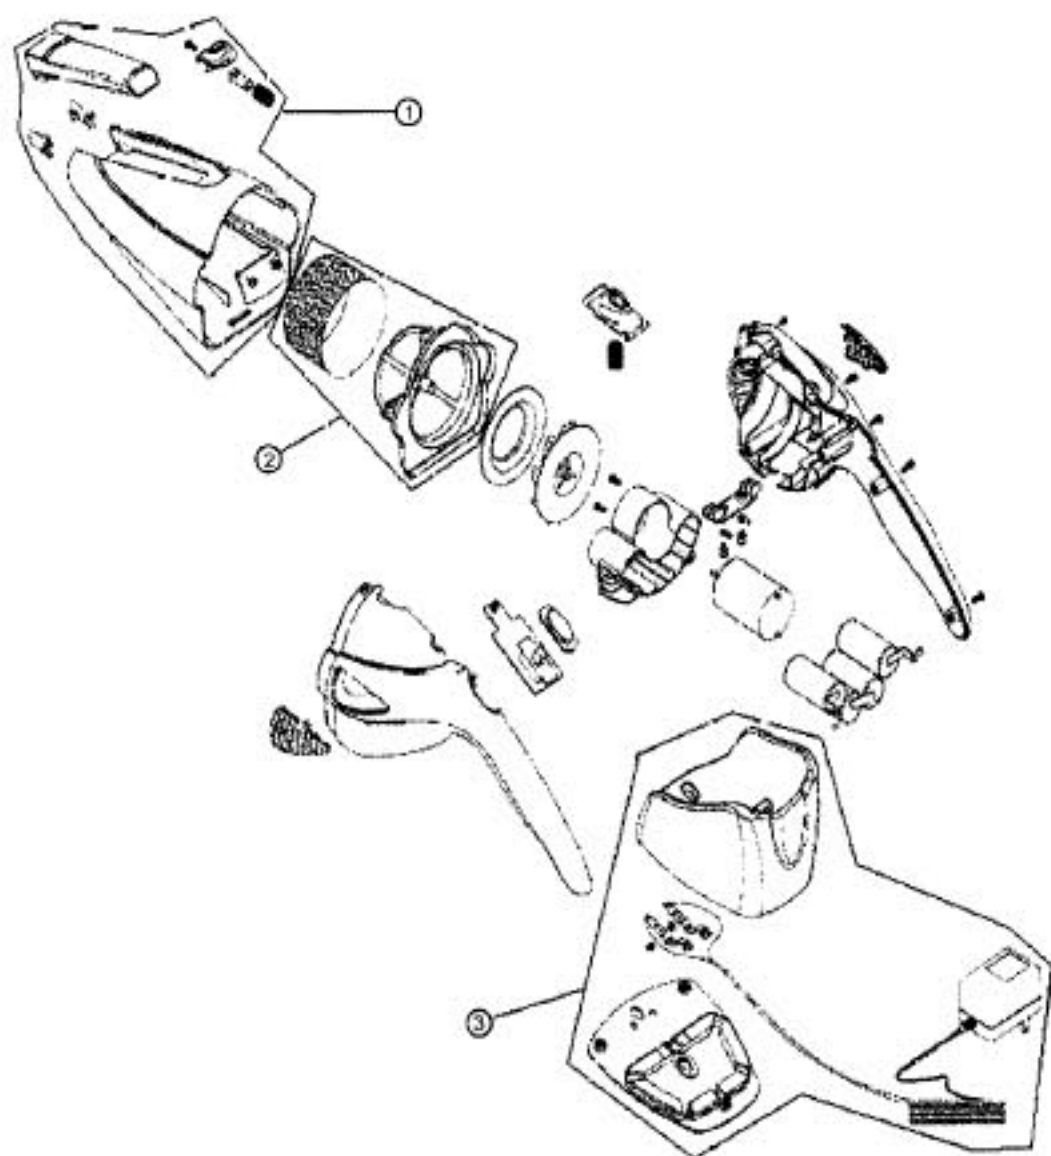

Appliance Factory Parts

© http://www.appliancefactoryparts.com

Platinum

0890/0895/0896

Index	Part No.	Description
1	R-088559	Dust cup assembly
2	R-088570	Filter assembly
3	R-088580	Charger assembly - 7.2 volt

Index	Part No.	Description
1	NA	Dust cup assembly
2	R-ME1300	Filter assembly
3	NA	Charger assembly

Extreme Power

0914

[Find Your Royal Vacuum Cleaner Parts - Select From 772 Models](#)

----- Manual continues below -----

Models: 0880/0880DV/0881/0886/0887/0890/0895/0896/0914

Index	Part No.	
1	R-088559	Dust cup
2	R-088570	Filter as
3	R-088572	Charger

Index	Part No.	
1	R-089559	Dust cup
2	R-088570	Filter as
3	R-088580	Charger