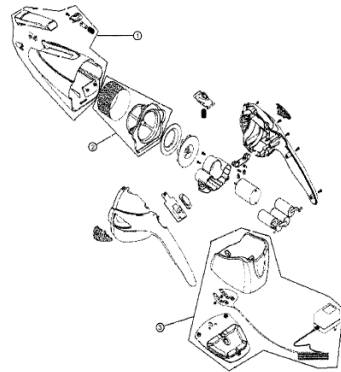

# Royal 091 Owner's Manual

[Shop genuine replacement parts for Royal 091](#)

Models: 0880/0880DV/0881/0886/0887/0890/0895/0896/0914

Scorpion/Jaguar

Index	Part No.	Description
1	R-088559	Dust cup assembly
2	R-088570	Filter assembly
3	R-088572	Charger assembly - 4.8 volt

Appliance Factory Parts

© http://www.appliancefactoryparts.com

Platinum

0890/0895/0896

Index	Part No.	Description
1	R-088559	Dust cup assembly
2	R-088570	Filter assembly
3	R-088580	Charger assembly - 7.2 volt

Index	Part No.	Description
1	NA	Dust cup assembly
2	R-ME1300	Filter assembly
3	NA	Charger assembly

Extreme Power

0914

[Find Your Royal Vacuum Cleaner Parts - Select From 772 Models](#)

----- Manual continues below -----

Models: 0880/0880DV/0881/0886/0887/0890/0895/0896/0914

Index	Part No.	
1	R-088559	Dust cup
2	R-088570	Filter as
3	R-088572	Charger

Index	Part No.	
1	R-089559	Dust cup
2	R-088570	Filter as
3	R-088580	Charger