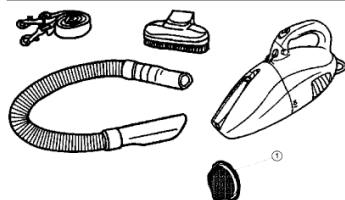

Royal 08200 Owner's Manual

[Shop genuine replacement parts for Royal 08200](#)

Models: 08200, 08201, 08210, 08050, 08055, 08220

Scorpion
 08200, 08201, 08210

Index	Part No.	Description
1	R-200550	Filter package
2	R-200560	Flexible hose assembly
3	R-200570	Floor brush assembly
4	R-200580	Crevice tool (08200, 08201)
4	N/A	Crevice tool (08210)
5	R-200585	Shoulder strap
6	NA	Turbo tool (08210)

Dynamo Devil Ray
 08050, 08055

Index	Part No.	Description
1	R-805000	Filter package
2	NA	Flexible hose assembly
3	NA	upholstery brush assembly
4	NA	crevice brush
5	NA	shoulder strap

Scorpion Quick Flip
 08220

Index	Part No.	Description
1	R-DE0900	Filter
2	NA	Flexible hose assembly
3	NA	upholstery brush assembly
4	NA	shoulder strap

[Find Your Royal Vacuum Cleaner Parts - Select From 772 Models](#)

----- Manual continues below -----