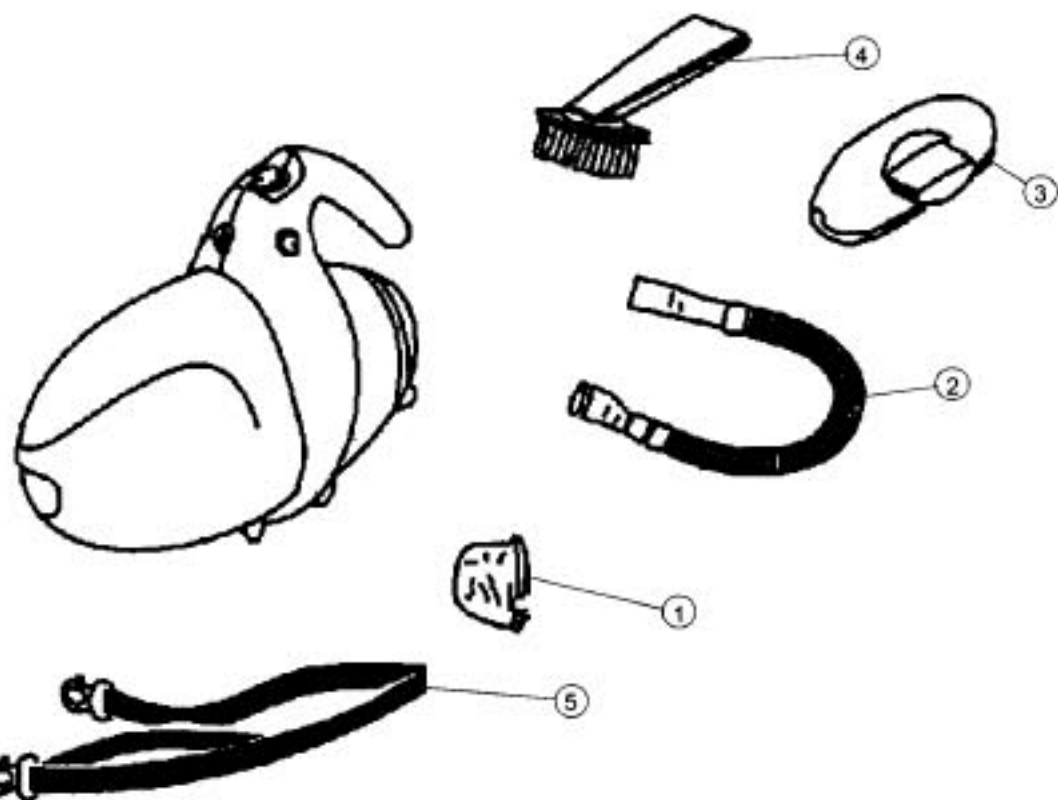

Index	Part No.	
1	R-805000	Filter pa
2	NA	Flexible
3	NA	upholste
4	NA	crevice
5	NA	shoulder