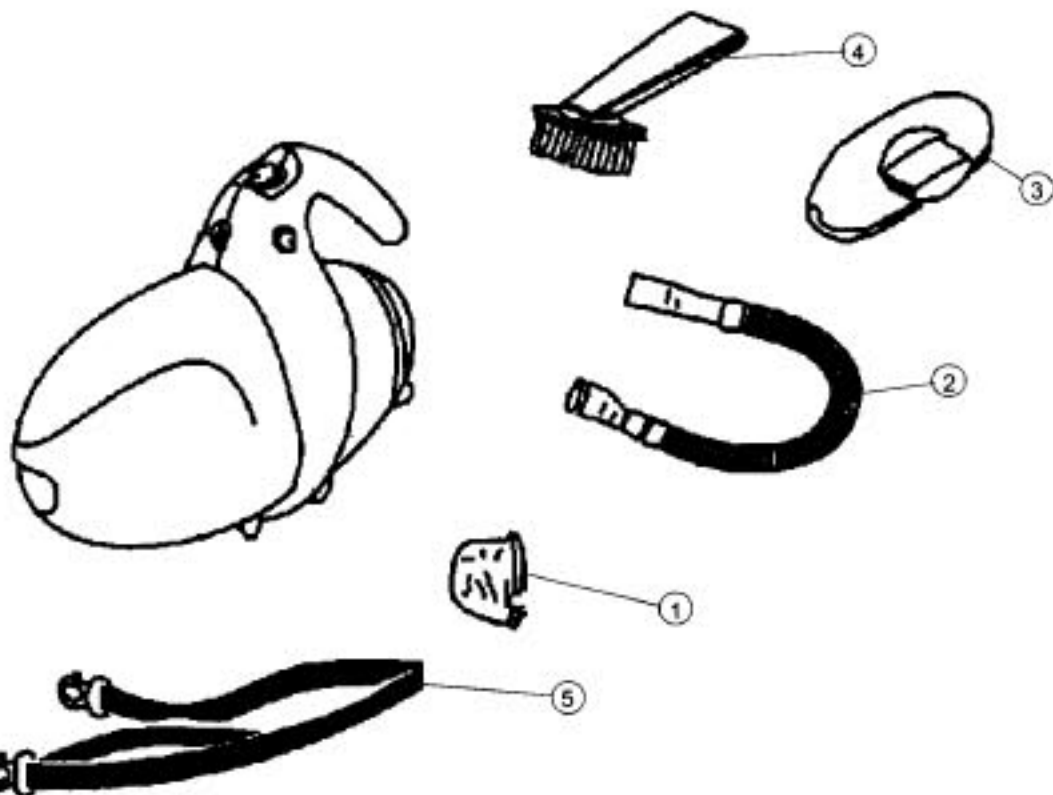

## Scorpion

08200, 08201, 08210

Index	Part No.	Description
1	R-200550	Filter package
2	R-200560	Flexible hose assembly
3	R-200570	Floor brush assembly
4	R-200580	Crevice tool (08200, 08201)
4	NLA	Crevice tool (08210)
5	R-200585	Shoulder strap
6	NA	Turbo tool (08210)

## Dynamo Devil Ray

08050, 08055

Index	Part No.	Description
1	R-805000	Filter package
2	NA	Flexible hose assembly
3	NA	upholstery brush assembly
4	NA	crevice brush
5	NA	shoulder strap

## Scorpion Quick Flip

08220

Index	Part No.	Description
1	R-DE0900	Filter
2	NA	Flexible hose assembly
3	NA	upholstery brush assembly
4	NA	shoulder strap