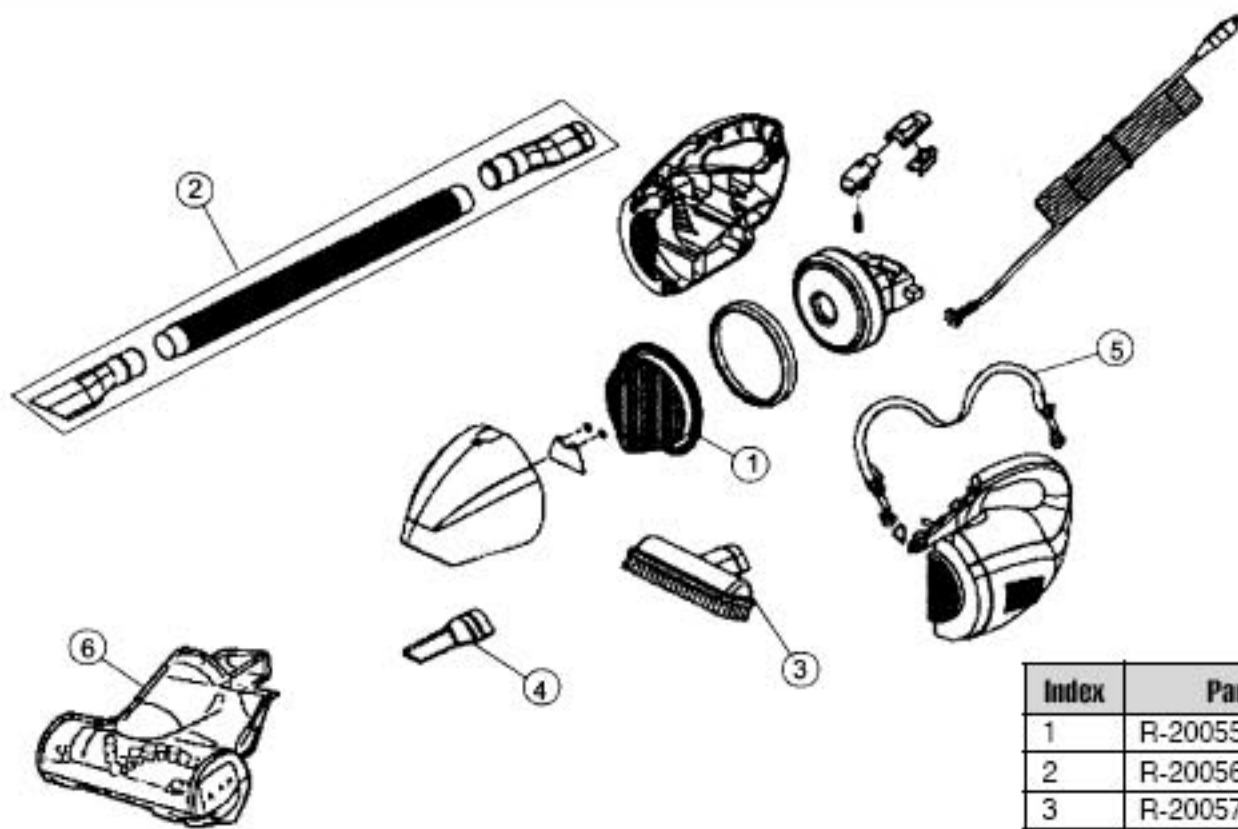

## Scorpion

08200, 08201, 08210

Index	Part No.	Description
1	R-200550	Filter package
2	R-200560	Flexible hose assembly
3	R-200570	Floor brush assembly
4	R-200580	Crevice tool (08200, 08201)
4	NLA	Crevice tool (08210)
5	R-200585	Shoulder strap
6	NA	Turbo tool (08210)

## Dynamo Devil Ray

08050, 08055

Index	Part No.	Description
1	R-805000	Filter package
2	NA	Flexible hose assembly
3	NA	upholstery brush assembly
4	NA	crevice brush
5	NA	shoulder strap

## Scorpion Quick Flip

08220

Index	Part No.	Description
1	R-DE0900	Filter
2	NA	Flexible hose assembly
3	NA	upholstery brush assembly
4	NA	shoulder strap