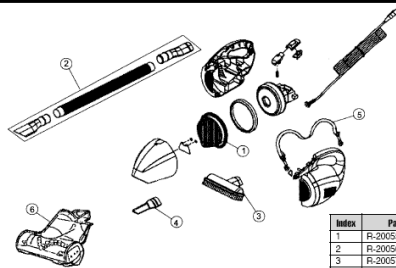

Royal 08201 Owner's Manual

[Shop genuine replacement parts for Royal 08201](#)

Models: 08200, 08201, 08210, 08050, 08055, 08220

Scorpion
 08200, 08201, 08210

Index	Part No.	Description
1	R-200550	Filter package
2	R-200560	Flexible hose assembly
3	R-200570	Floor brush assembly
4	R-200580	Crevice tool (08200, 08201)
4	N/A	Crevice tool (08210)
5	R-200585	Shoulder strap
6	NA	Turbo tool (08210)

Dynamo Devil Ray
 08050, 08055

Index	Part No.	Description
1	R-805000	Filter package
2	NA	Flexible hose assembly
3	NA	upholstery brush assembly
4	NA	crevice brush
5	NA	shoulder strap

Scorpion Quick Flip
 08220

Index	Part No.	Description
1	R-DE0900	Filter
2	NA	Flexible hose assembly
3	NA	upholstery brush assembly
4	NA	shoulder strap

[Find Your Royal Vacuum Cleaner Parts - Select From 772 Models](#)

----- Manual continues below -----