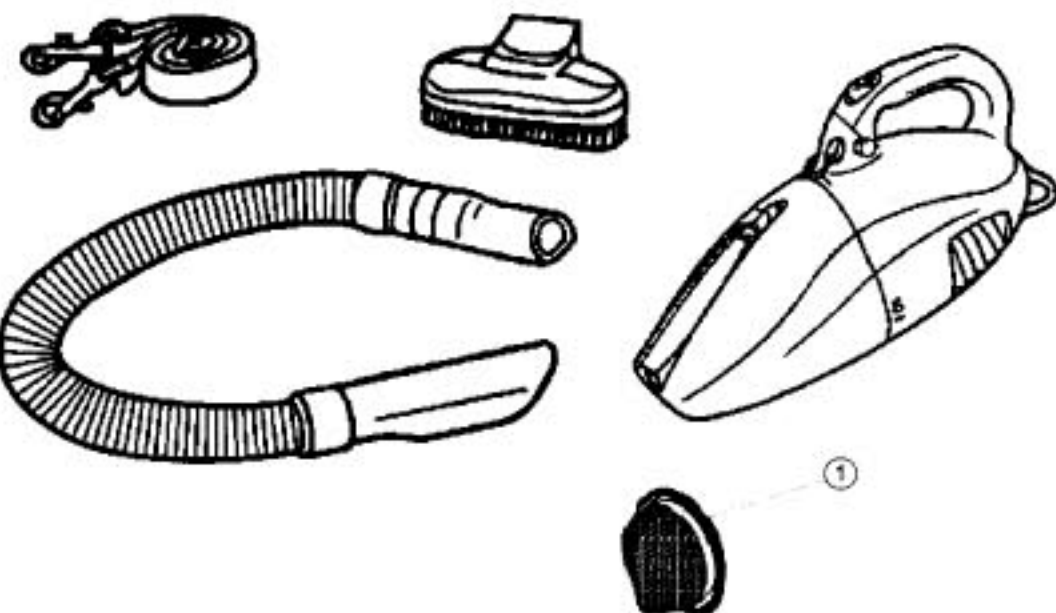

## Dynamo Devil Ray

08050, 08055

Index	Part No.	Description
1	R-805000	Filter package
2	NA	Flexible hose assembly
3	NA	upholstery brush assembly
4	NA	crevice brush
5	NA	shoulder strap

## Scorpion Quick Flip

08220

Index	Part No.	Description
1	R-DE0900	Filter
2	NA	Flexible hose assembly
3	NA	upholstery brush assembly
4	NA	shoulder strap