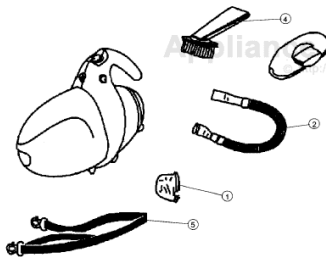

Royal 08201 Owner's Manual

[Shop genuine replacement parts for Royal 08201](#)

Models: 08200, 08201, 08210, 08050, 08055, 08220

Scorpion
 08200, 08201, 08210

Index	Part No.	Description
1	R-200550	Filter package
2	R-200560	Flexible hose assembly
3	R-200570	Floor brush assembly
4	R-200580	Crevice tool (08200, 08201)
4	N/A	Crevice tool (08210)
5	R-200585	Shoulder strap
6	NA	Turbo tool (08210)

Dynamo Devil Ray
 08050, 08055

Index	Part No.	Description
1	R-805000	Filter package
2	NA	Flexible hose assembly
3	NA	upholstery brush assembly
4	NA	crevice brush
5	NA	shoulder strap

Scorpion Quick Flip
 08220

Index	Part No.	Description
1	R-DE0900	Filter
2	NA	Flexible hose assembly
3	NA	upholstery brush assembly
4	NA	shoulder strap

[Find Your Royal Vacuum Cleaner Parts - Select From 772 Models](#)

----- Manual continues below -----