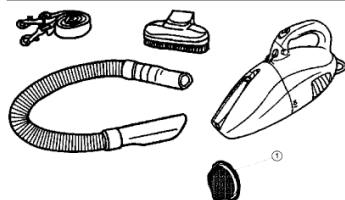

Royal 08201 Owner's Manual

[Shop genuine replacement parts for Royal 08201](#)

Models: 08200, 08201, 08210, 08050, 08055, 08220

Scorpion
 08200, 08201, 08210

Index	Part No.	Description
1	R-200550	Filter package
2	R-200560	Flexible hose assembly
3	R-200570	Floor brush assembly
4	R-200580	Crevice tool (08200, 08201)
4	N/A	Crevice tool (08210)
5	R-200585	Shoulder strap
6	NA	Turbo tool (08210)

Dynamo Devil Ray
 08050, 08055

Index	Part No.	Description
1	R-805000	Filter package
2	NA	Flexible hose assembly
3	NA	upholstery brush assembly
4	NA	crevice brush
5	NA	shoulder strap

Scorpion Quick Flip
 08220

Index	Part No.	Description
1	R-DE0900	Filter
2	NA	Flexible hose assembly
3	NA	upholstery brush assembly
4	NA	shoulder strap

[Find Your Royal Vacuum Cleaner Parts - Select From 772 Models](#)

----- Manual continues below -----