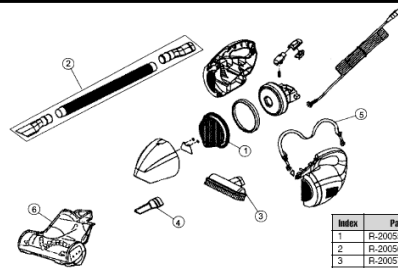

Royal 08210 Owner's Manual

[Shop genuine replacement parts for Royal 08210](#)

Models: 08200, 08201, 08210, 08050, 08055, 08220

Scorpion
 08200, 08201, 08210

Index	Part No.	Description
1	R-200550	Filter package
2	R-200560	Flexible hose assembly
3	R-200570	Floor brush assembly
4	R-200580	Crevice tool (08200, 08201)
4	N/A	Crevice tool (08210)
5	R-200585	Shoulder strap
6	NA	Turbo tool (08210)

Dynamo Devil Ray
 08050, 08055

Index	Part No.	Description
1	R-805000	Filter package
2	NA	Flexible hose assembly
3	NA	upholstery brush assembly
4	NA	crevice brush
5	NA	shoulder strap

Scorpion Quick Flip
 08220

Index	Part No.	Description
1	R-DE0900	Filter
2	NA	Flexible hose assembly
3	NA	upholstery brush assembly
4	NA	shoulder strap

[Find Your Royal Vacuum Cleaner Parts - Select From 772 Models](#)

----- Manual continues below -----