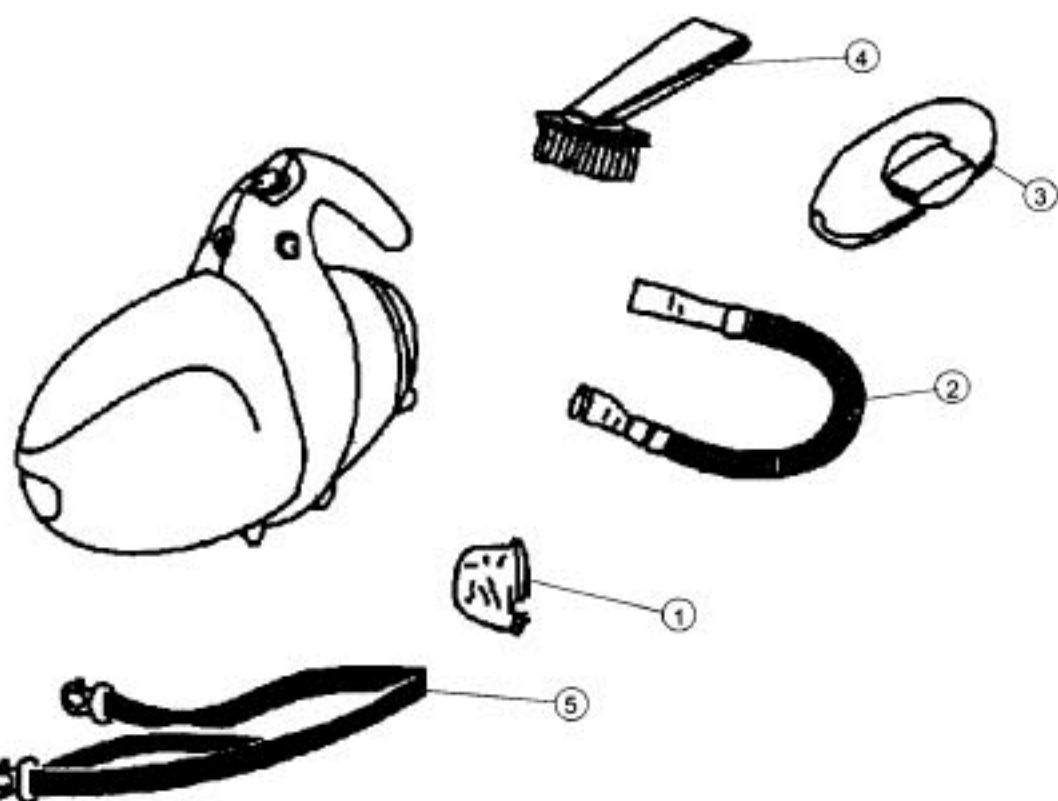

Index	Part No.	
1	R-805000	Filter pa
2	NA	Flexible
3	NA	upholste
4	NA	crevice
5	NA	shoulder