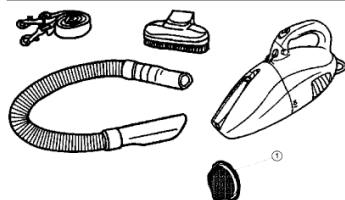

Royal 08210 Owner's Manual

[Shop genuine replacement parts for Royal 08210](#)

Models: 08200, 08201, 08210, 08050, 08055, 08220

Scorpion
 08200, 08201, 08210

Index	Part No.	Description
1	R-200550	Filter package
2	R-200560	Flexible hose assembly
3	R-200570	Floor brush assembly
4	R-200580	Crevice tool (08200, 08201)
4	N/A	Crevice tool (08210)
5	R-200585	Shoulder strap
6	NA	Turbo tool (08210)

Dynamo Devil Ray
 08050, 08055

Index	Part No.	Description
1	R-805000	Filter package
2	NA	Flexible hose assembly
3	NA	upholstery brush assembly
4	NA	crevice brush
5	NA	shoulder strap

Scorpion Quick Flip
 08220

Index	Part No.	Description
1	R-DE0900	Filter
2	NA	Flexible hose assembly
3	NA	upholstery brush assembly
4	NA	shoulder strap

[Find Your Royal Vacuum Cleaner Parts - Select From 772 Models](#)

----- Manual continues below -----