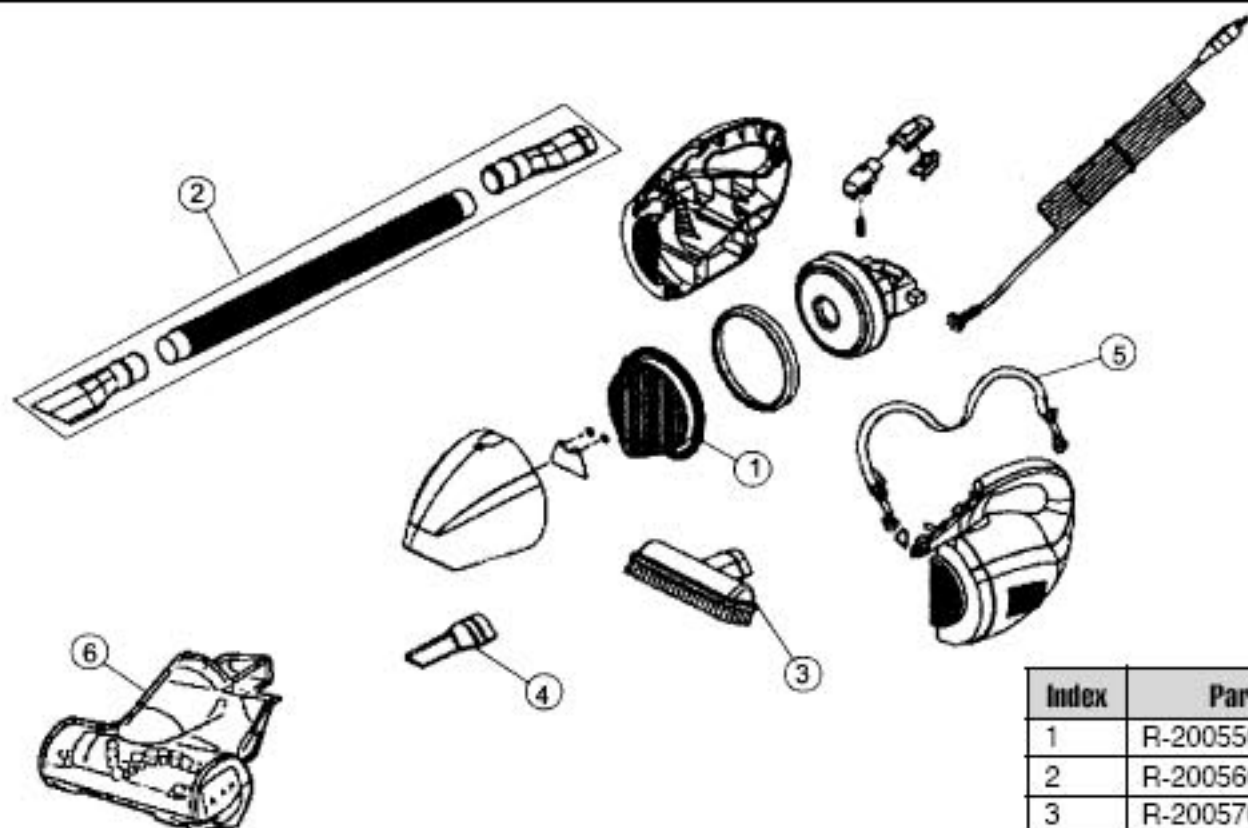

Models: 08200, 08201, 08210, 08050, 08055, 08220

Index	Part No.	
1	R-200550	Filter pa
2	R-200560	Flexible
3	R-200570	Floor br
4	R-200580	Crevice
4	NLA	Crevice
5	R-200585	Shoulde
6	NA	Turbo to