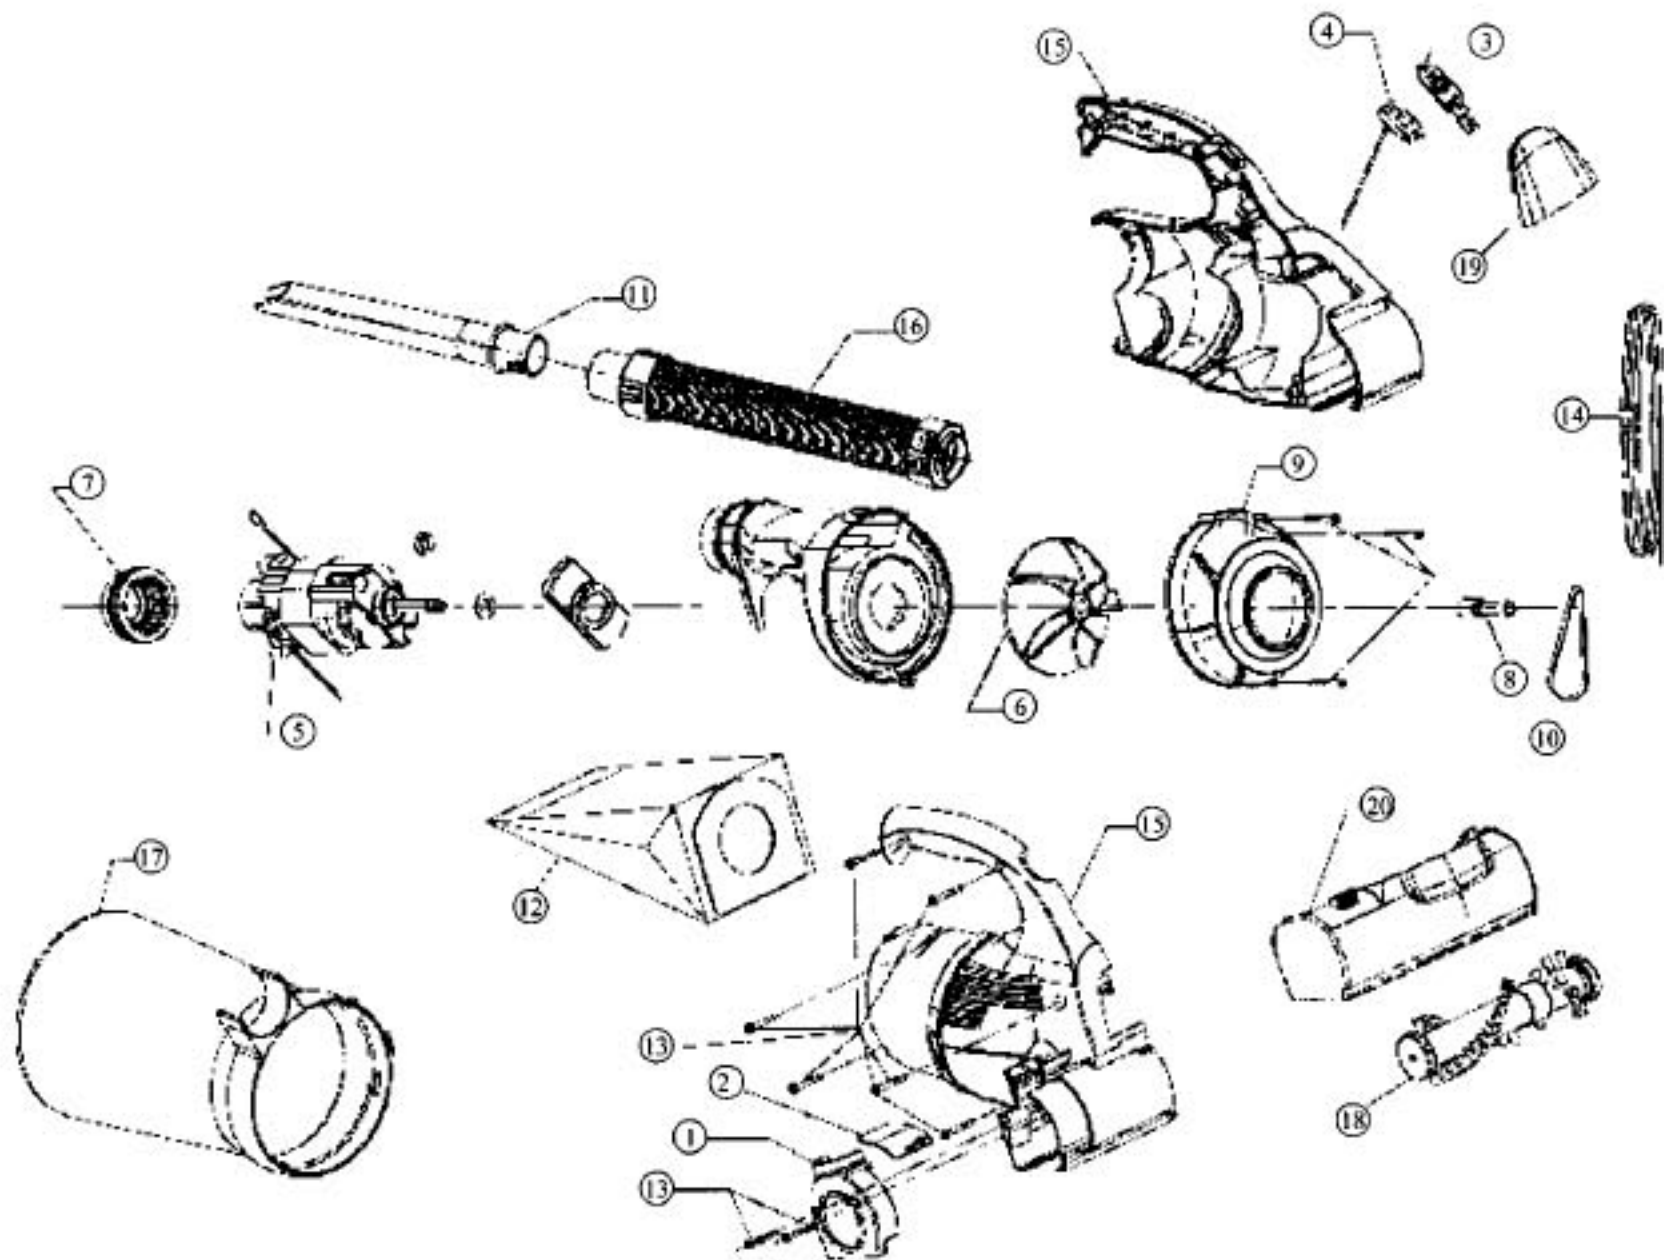

Models: 08230 'Ultra'

Index	Part No.	Description
1	R-232121	Right end cap body
2	R-232140	Swing door hose
3	R-232170	Switch cover
4	R-232187	Switch with leads - double tab
4	NLA	Switch with leads - single tab
5	NLA	Motor
6	R-232213	Fan
7	NLA	Rear motor grommet
8	R-232221	Shaft ext.
9	R-232233	Fan housing - shroud
10	R-157260	Style 1 belt, 2 pack
11	R-232330	Crevice tool
12	R-010347	Type G bag, 3 pack
13	R-503819	Body screw
14	NLA	Cord - 25'
15	R-232111	Body assembly
16	R-232154	Hose assembly
17	R-232260	Cloth bag
18	R-232420	Brush roll assembly
19	NLA	Nozzle plug assembly
20	R-232341	Nozzle door