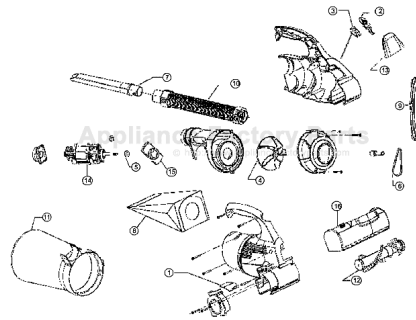

This Owner's Manual is provided and hosted by [Appliance Factory Parts](#).

Royal 08230C Owner's Manual

[Shop genuine replacement parts for Royal 08230C](#)

Models: 08230C 'Ultra'

[Find Your Royal Vacuum Cleaner Parts - Select From 772 Models](#)

----- Manual continues below -----

Index	Part No.	Description
1	R-232140	Swing door hose
2	R-232170	Switch cover
3	R-232187	Switch with leads
4	R-232213	Fan
5	R-232212	Fan washer
6	R-157260	Style 1 belt, 2 pack
7	R-232330	Crevice tool
8	R-232331	Motor housing
10	R-232332	Handle
11	R-232333	Cylinder
14	R-232334	Motor
15	R-232335	Fan washer