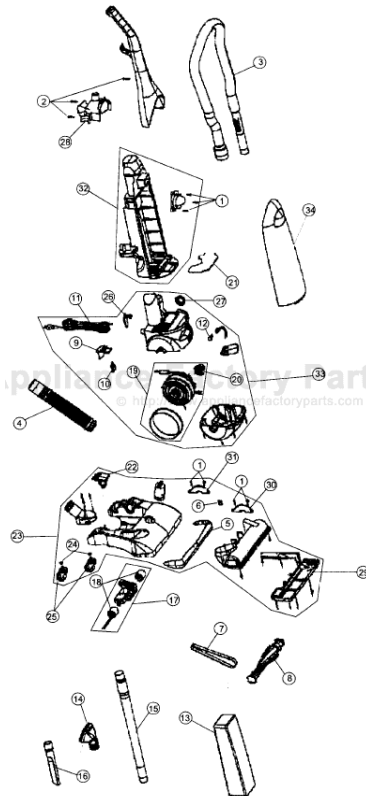

This Owner's Manual is provided and hosted by Appliance Factory Parts.

Royal 085650 Owner's Manual

[Shop genuine replacement parts for Royal 085650](#)

Model: 085600, 085650, 085700

[Find Your Royal Vacuum Cleaner Parts - Select From 772 Models](#)

----- Manual continues below -----

ROYAL

Model: 085600, 085650, 085700

BI

Index	Part No.	
1	R-720430	Screw
2	R-881250	Handle
3	R-881005	Hose a
4	NLA	Lower h
5	R-881050	Bumper
6	R-720380	Belt, gu
7	R-540310	Style 5
8	R-881080	Brush r
	R-288102	Brush r
9	R-881135	Switch
10	R-860081	Switch
11	R-811406	Power r
12	R-920906	Bulb
13	R-920750	Type U
14	R-JC0255	2-in-1 fl
15	R-4028036	Extensi
16	R-200600	Crevice
17	R-111060	Roller li
18	R-188111	Front ro
19	R-1120000	Motor a
20	R-881130	Gromm
21	R-147500	Bag ch
22	R-104400	Handle
23	R-104500	Nozzle
		Nozzle
		Nozzle
24	R-863034	Caster
25	R-912370	Caster
26	R-720120B	Cord ho
27	R-881060	Pivot se
28		Tool ca
29	R-881055	Nozzle
	R-881020	Nozzle
30		Pivot cl
31		Pivot cl
32	R-JE5060	Bag ch
33	R-JE1120	Comple
34	R-JE1185	Front p
		Front p
		Front p