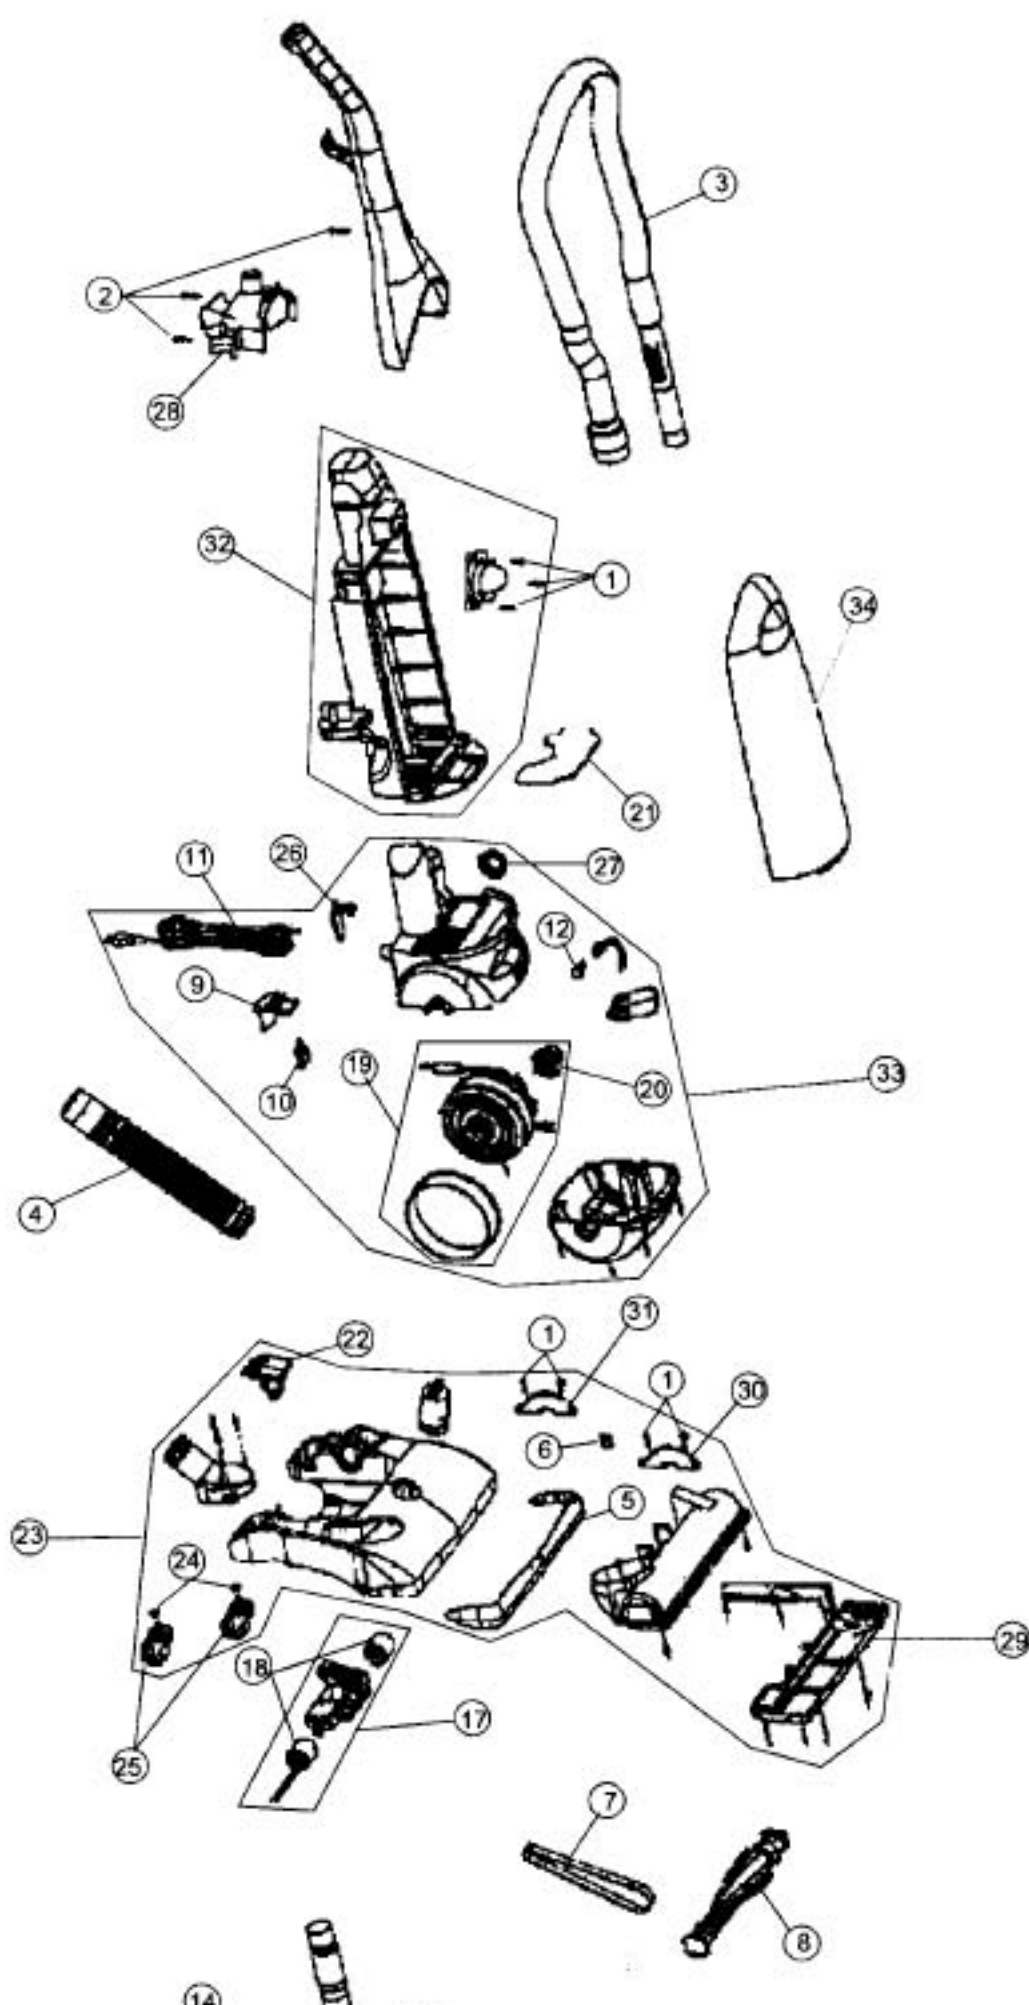

This Owner's Manual is provided and hosted by Appliance Factory Parts.

Royal 085650 Owner's Manual

[Shop genuine replacement parts for Royal 085650](#)

Model: 085600, 085650, 085700

[Find Your Royal Vacuum Cleaner Parts - Select From 772 Models](#)

----- Manual continues below -----

ROYAL

Model: 085600, 085650, 085700

BI

Index	Part No.	
1	R-720430	Screw
2	R-881250	Handle
3	R-881005	Hose a
4	NLA	Lower h
5	R-881050	Bumper
6	R-720380	Belt, gu
7	R-540310	Style 5
8	R-881080	Brush r
	R-288102	Brush r
9	R-881135	Switch
10	R-860081	Switch
11	R-811406	Power r
12	R-920906	Bulb
13	R-920750	Type U
14	R-JC0255	2-in-1 fl
15	R-4028036	Extensi
16	R-200600	Crevice
17	R-111060	Roller li
18	R-188111	Front ro
19	R-1120000	Motor a
20	R-881130	Gromm
21	R-147500	Bag ch
22	R-104400	Handle
23	R-104500	Nozzle
		Nozzle
		Nozzle
24	R-863034	Caster
25	R-912370	Caster
26	R-720120B	Cord ho
27	R-881060	Pivot se
28		Tool ca
29	R-881055	Nozzle
	R-881020	Nozzle
30		Pivot cl
31		Pivot cl
32	R-JE5060	Bag ch
33	R-JE1120	Comple
34	R-JE1185	Front p
		Front p
		Front p