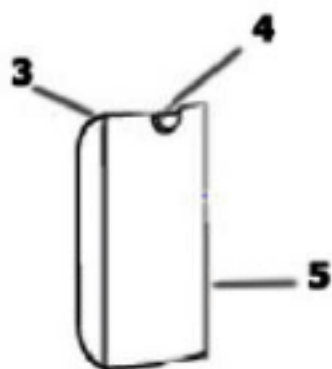

## PARTS 1 - 442A

Ref#	Part	Description	Comments	Qty
1	442A-012	HANDLE GRIP ASSEMBLY		
2	442A-011	HANDLE TUBE ASSEMBLY		
3	63170A	DUST CUP FLTR PKG ASSY(DC		
4	63615	DUST CUP LATCH ASSEMBLY		
5	77362	DUST CUP & GRAPHICS ASSEM		
6	442A-004	NOZZLE ASSEMBLY		
7	60957	BELT		
8	A5-062	ACCESS DOOR ASSEMBLY		
Not Pictured	77336		Owners Guide	