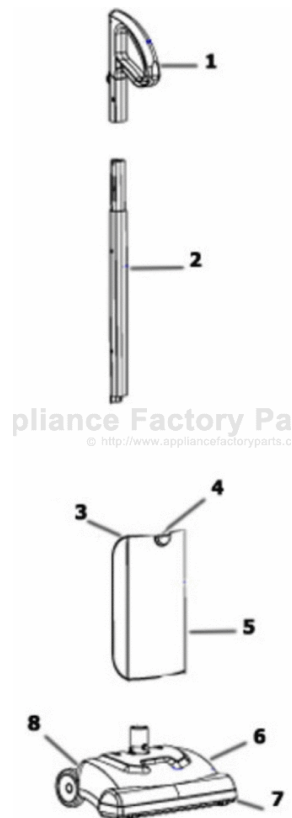

[Find Your Eureka Vacuum Cleaner Parts - Select From 855 Models](#)

----- Manual continues below -----