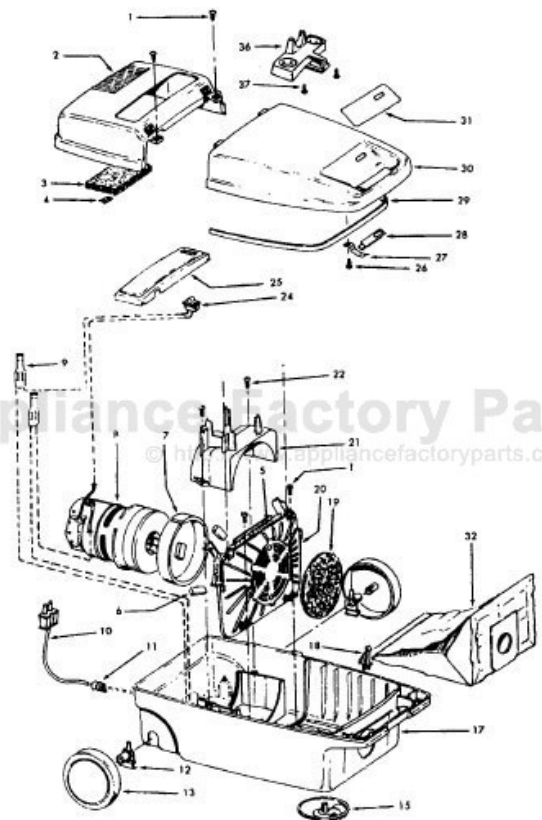

[Find Your HOOVER Vacuum Cleaner Parts - Select From 1456 Models](#)

----- Manual continues below part list -----