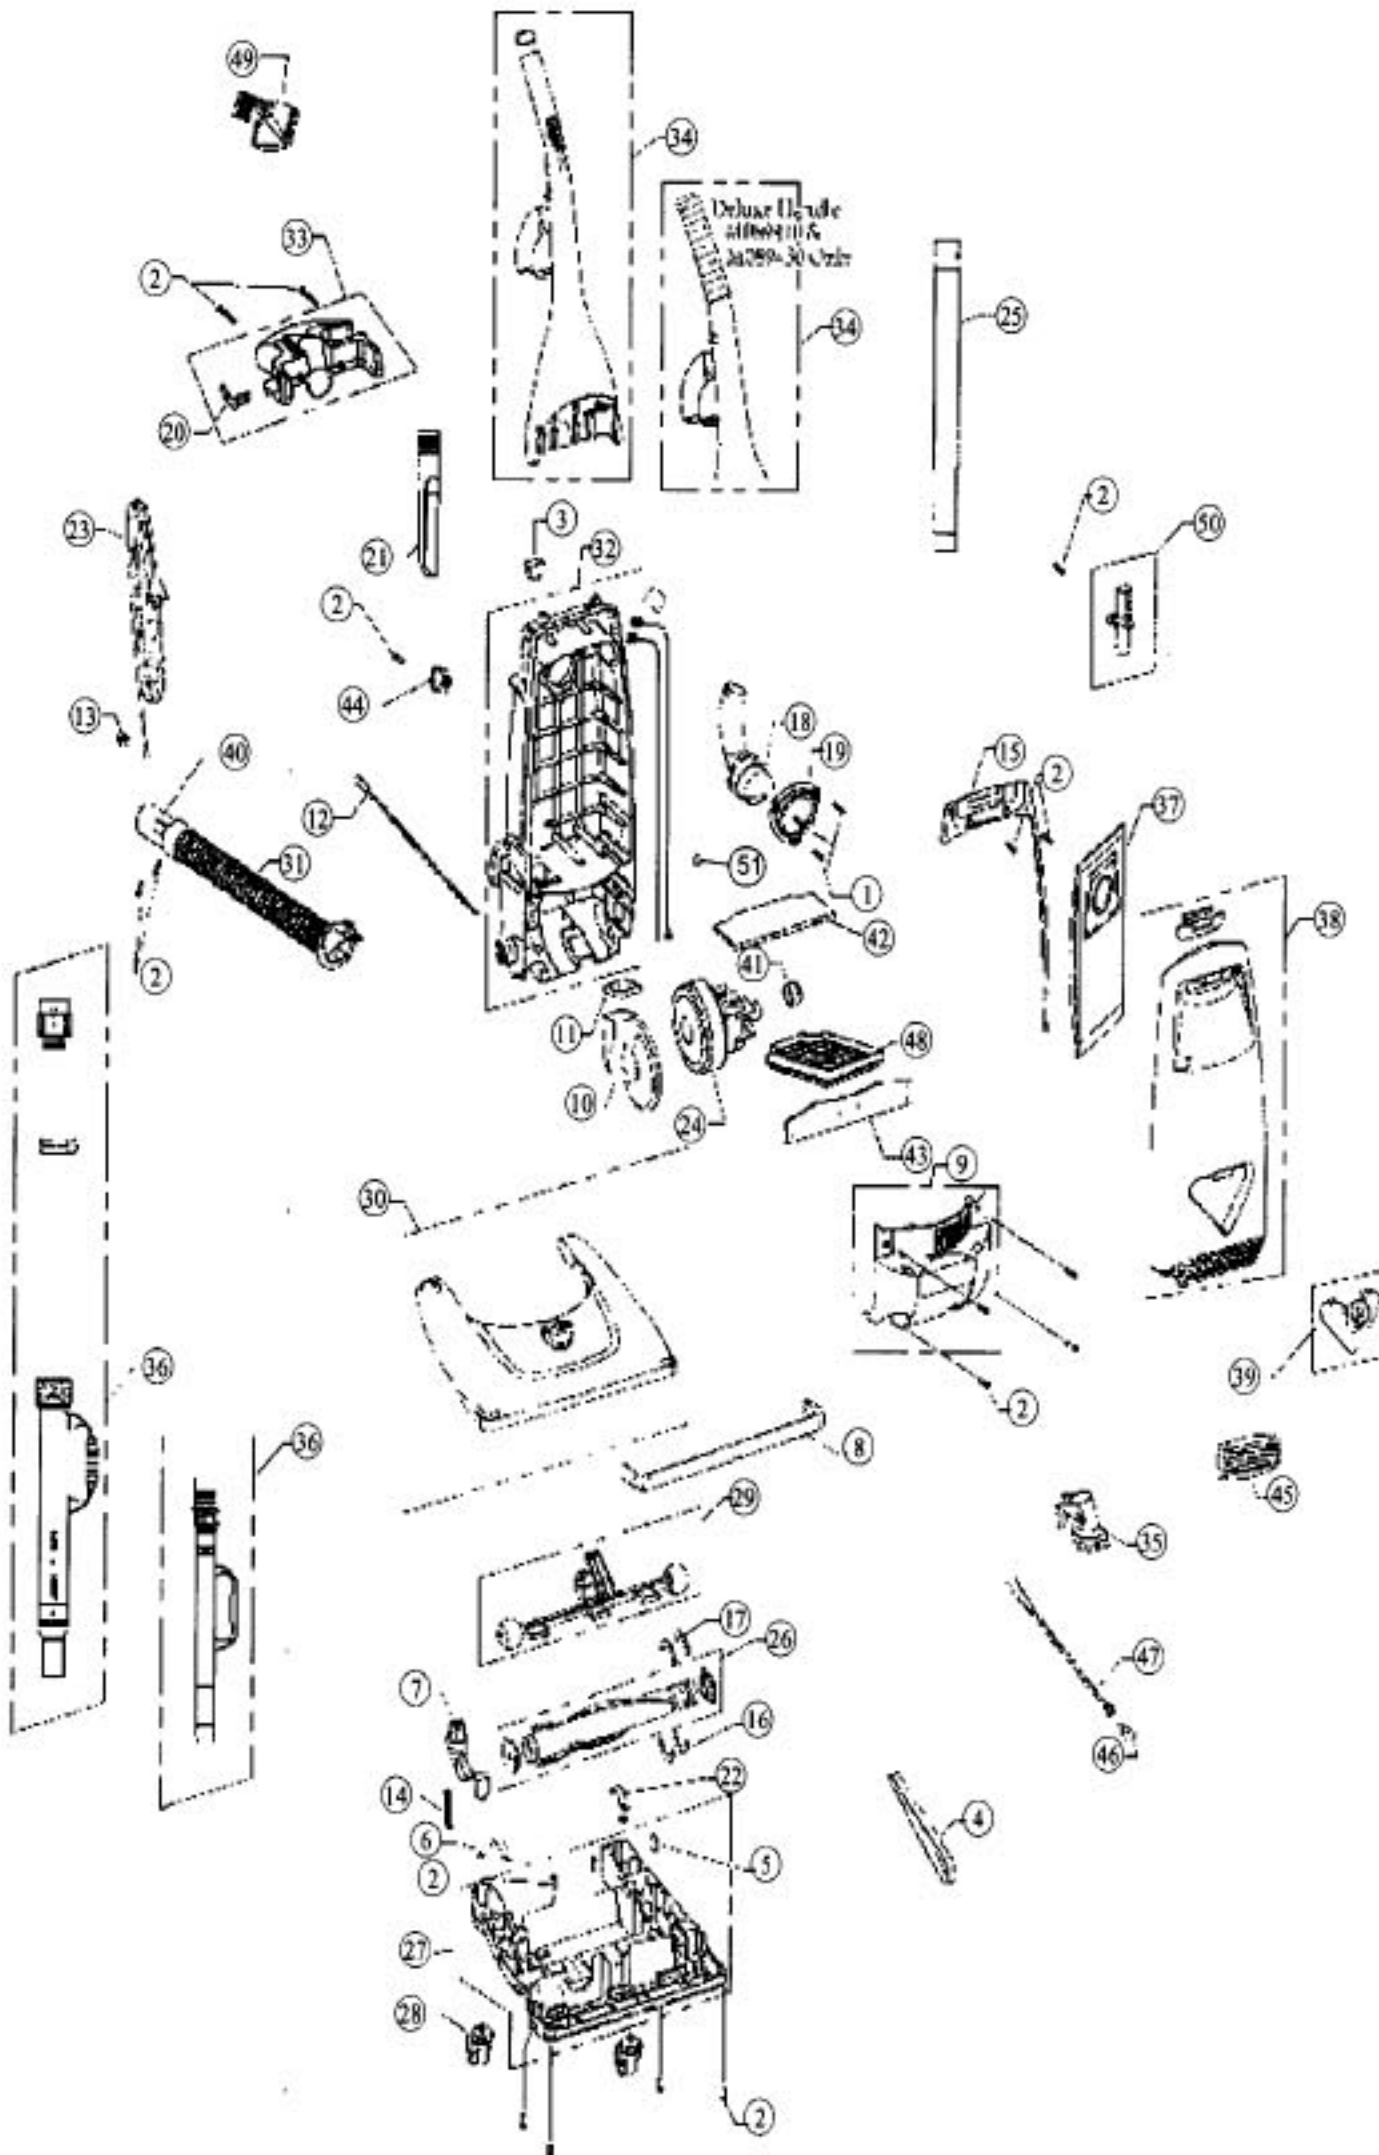

ROYAL

Models: 086400, 086410, 086420, 086425RC, 086430, 085435

UPRIGHTS

SWIVEL GLIDE

1.....	R-250100	Screw
2.....	R-720430	Screw
3.....	R-720128	Switch
4.....	R-720310	Belt
5.....	R-720380	Belt guide Clip
6.....	R-863054	Caster Pal Nut
7.....	R-863060	Handle Release, pedal
8.....	R-863080	Bumper
9.....	R-863095	Motor Cover
10.....	R-863109	Motor Air Duct
11.....	R-863112	Motor Duct Seal
12.....	R-863168	Neon Lamp
13.....	R-863130	Strain Relief
14.....	R-690350	Handle Release Pedal, spring
15.....	R-863295	Switch Compartment Cover
16.....	R-863307	Nozzle Cover Felt
17.....	R-863308	Belt Cover Felt
18.....	R-863335	Hose Inlet
19.....	R-863337	Hose Inlet Retainer
20.....	R-920015	Cord Hook
21.....	R-920035	Crevice Tool
22.....	R-920140	Pivot Clamp
23.....	R-997130	Power Cord
24.....	R-630172	Motor
25.....	R-820480	Telescopic Wand, 086430, 086435
25.....	R-863360	Telescopic Wand, 086430, 086435
26.....	R-863005	Brush Roll Assy
27.....	R-863044	Nozzle Base Assy
28.....	R-863038	Caster
29.....	R-863040	Height Adjustment Assy
30.....	R-8630693	Front Cover Assy, 086400
30.....	R-863069	Front Cover Assy, 086410
30.....	R-864269	Front Cover Assy, 086420
30.....	R-864252	Front Cover Assy, 086425RC
30.....	R-864369	Front Cover Assy, 086430
30.....	R-8643693	Front Cover Assy, 086435
31.....	R-863087	Lower Hose Assy
32.....	NLA	Back Panel Assy
33.....	R-863175	Tool Caddy Assy
34.....	R-864040	Handle Assy
34.....	R-865040	Deluxe Handle Assy, 086410, 086430
35.....	R-863400	Corner Tool Assy
36.....	R-864172	StretchHose Assy w/ Anchor
36.....	R-641763	Extend A Wand Hose Assy
37.....	R-920047	Paper Bags, 3 Pack
38.....	R-864050	Front Panel Assy, 086400
38.....	R-864052	Front Panel Assy, 086410
38.....	R-864205	Front Panel Assy, 086430
38.....	R-864251	Front Panel Assy, 086425RC
38.....	R-863151	Front panel Assy, 086435
39.....	R-863320	Triangle Tool Assy
40.....	R-863411	Wand Adaptor
41.....	R-863105	Motor Grommet
42.....	R-863118	Microfresh Bag Chamber Filter
43.....	R-863122	Front Panel Exhaust Filter
44.....	R-690360	Tool Clip
45.....	R-864225	Lens
46.....	R-920906	Bulb
47.....	R-863221	Socket Assy w/Diode
48.....	R-863420	Filter Support
49.....	R-920215	2 in 1 Floor Tool Assy
50.....	R-864300	Mechanical FBI
51.....	NLA	Flexwand Assy 6