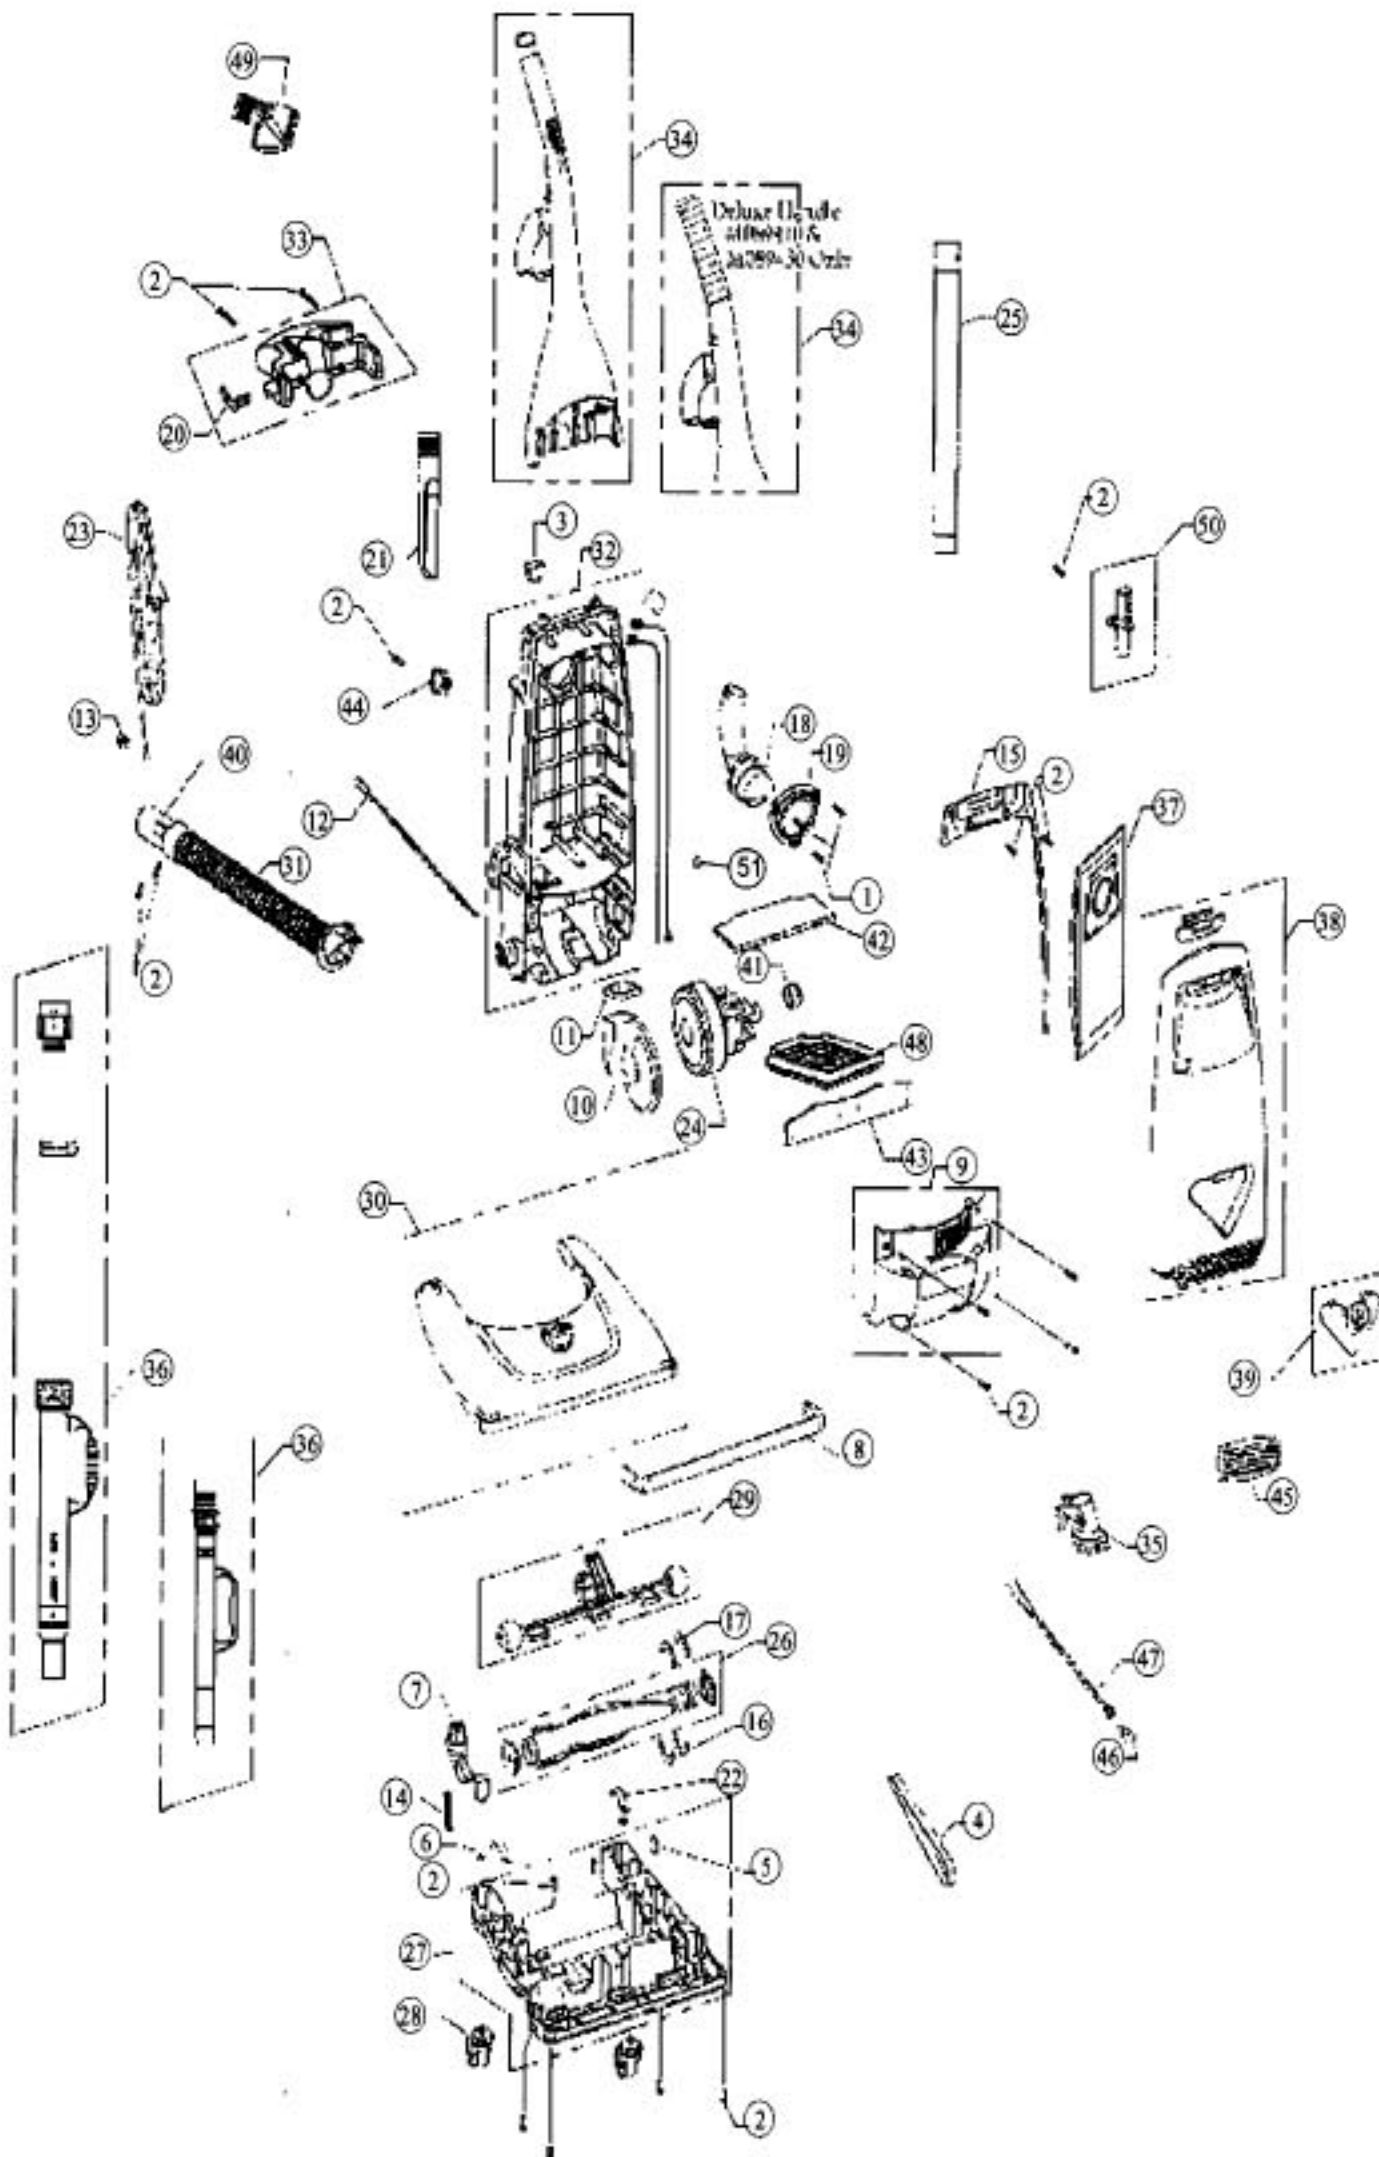

ROYAL

Models: 086400, 086410, 086420, 086425RC, 086430, 085435

UPRIGHTS SWIVEL GLIDE

1.....	R-250100	Screw
2.....	R-720430	Screw
3.....	R-720128	Switch
4.....	R-720310	Belt
5.....	R-720380	Belt guide Clip
6.....	R-863054	Caster Pal Nut
7.....	R-863060	Handle Release, pedal
8.....	R-863080	Bumper
9.....	R-863095	Motor Cover
10.....	R-863109	Motor Air Duct
11.....	R-863112	Motor Duct Seal
12.....	R-863168	Neon Lamp
13.....	R-863130	Strain Relief
14.....	R-690350	Handle Release Pedal, spring
15.....	R-863295	Switch Compartment Cover
16.....	R-863307	Nozzle Cover Felt
17.....	R-863308	Belt Cover Felt
18.....	R-863335	Hose Inlet
19.....	R-863337	Hose Inlet Retainer
20.....	R-920015	Cord Hook
21.....	R-920035	Crevice Tool
22.....	R-920140	Pivot Clamp
23.....	R-997130	Power Cord
24.....	R-630172	Motor
25.....	R-820480	Telescopic Wand, 086430, 086435
25.....	R-863360	Telescopic Wand, 086430, 086435
26.....	R-863005	Brush Roll Assy
27.....	R-863044	Nozzle Base Assy
28.....	R-863038	Caster
29.....	R-863040	Height Adjustment Assy
30.....	R-8630693	Front Cover Assy, 086400
30.....	R-863069	Front Cover Assy, 086410
30.....	R-864269	Front Cover Assy, 086420
30.....	R-864252	Front Cover Assy, 086425RC
30.....	R-864369	Front Cover Assy, 086430
30.....	R-8643693	Front Cover Assy, 086435
31.....	R-863087	Lower Hose Assy
32.....	NLA	Back Panel Assy
33.....	R-863175	Tool Caddy Assy
34.....	R-864040	Handle Assy
34.....	R-865040	Deluxe Handle Assy, 086410, 086430
35.....	R-863400	Corner Tool Assy
36.....	R-864172	StretchHose Assy w/ Anchor
36.....	R-641763	Extend A Wand Hose Assy
37.....	R-920047	Paper Bags, 3 Pack
38.....	R-864050	Front Panel Assy, 086400
38.....	R-864052	Front Panel Assy, 086410
38.....	R-864205	Front Panel Assy, 086430
38.....	R-864251	Front Panel Assy, 086425RC
38.....	R-863151	Front panel Assy, 086435
39.....	R-863320	Triangle Tool Assy
40.....	R-863411	Wand Adaptor
41.....	R-863105	Motor Grommet
42.....	R-863118	Microfresh Bag Chamber Filter
43.....	R-863122	Front Panel Exhaust Filter
44.....	R-690360	Tool Clip
45.....	R-864225	Lens
46.....	R-920906	Bulb
47.....	R-863221	Socket Assy w/Diode
48.....	R-863420	Filter Support
49.....	R-920215	2 in 1 Floor Tool Assy
50.....	R-864300	Mechanical FBI
51.....	NLA	Flexwand Assy 6