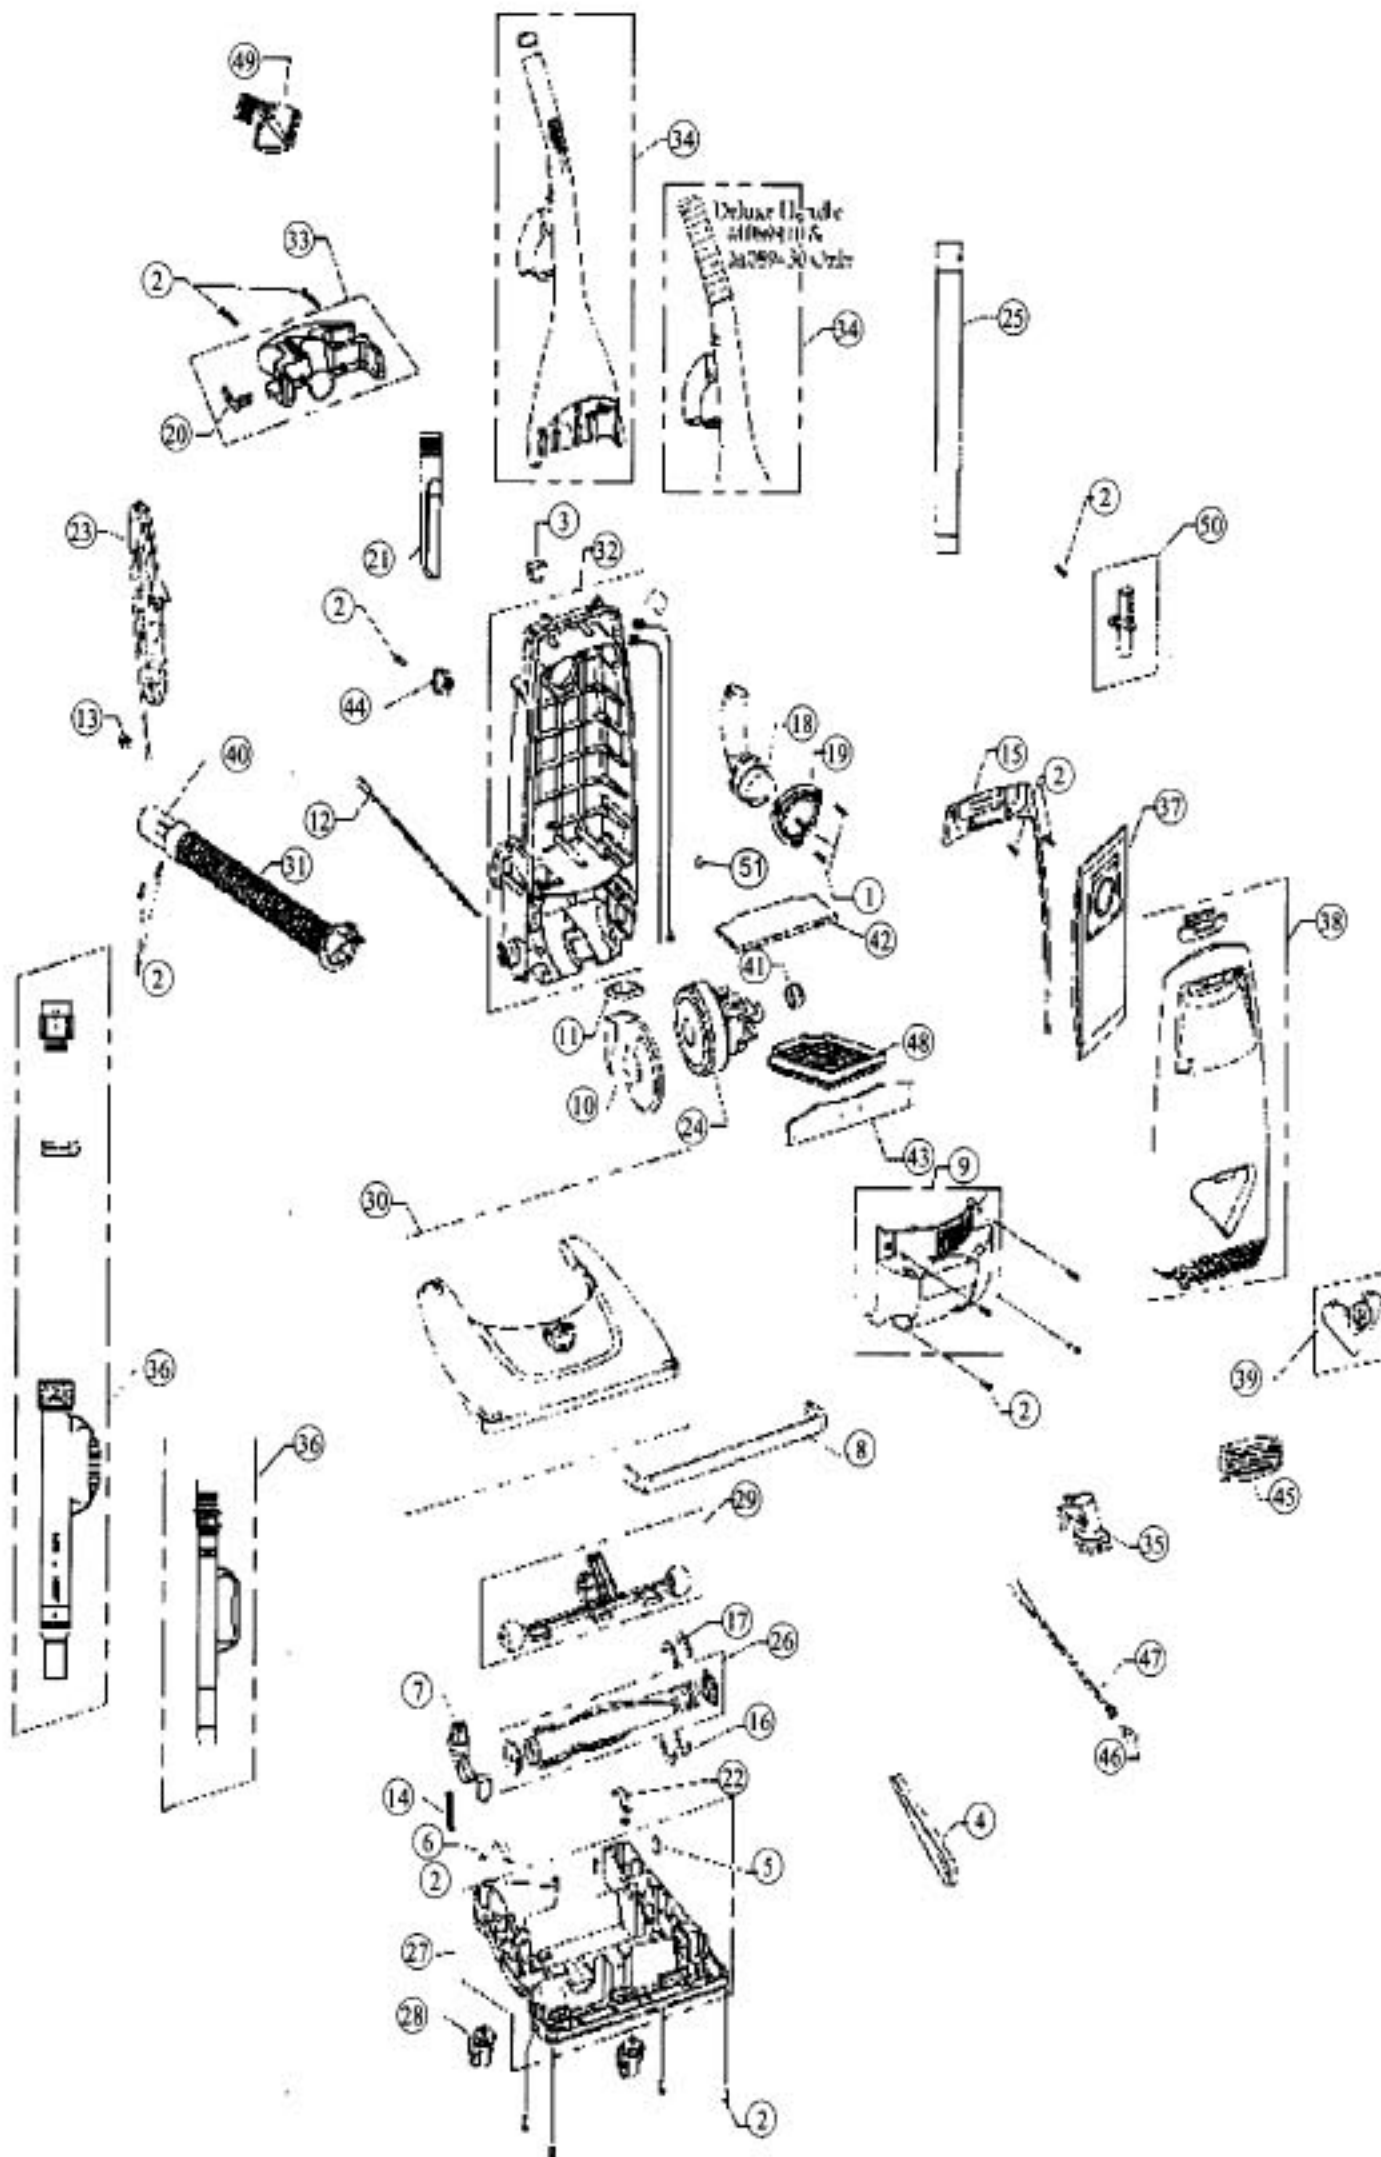

ROYAL

Models: 086400, 086410, 086420, 086425RC, 086430, 085435

UPRIGHTS SWIVEL GLIDE

1.....	R-250100	Screw
2.....	R-720430	Screw
3.....	R-720128	Switch
4.....	R-720310	Belt
5.....	R-720380	Belt guide Clip
6.....	R-863054	Caster Pal Nut
7.....	R-863060	Handle Release, pedal
8.....	R-863080	Bumper
9.....	R-863095	Motor Cover
10.....	R-863109	Motor Air Duct
11.....	R-863112	Motor Duct Seal
12.....	R-863168	Neon Lamp
13.....	R-863130	Strain Relief
14.....	R-690350	Handle Release Pedal, spring
15.....	R-863295	Switch Compartment Cover
16.....	R-863307	Nozzle Cover Felt
17.....	R-863308	Belt Cover Felt
18.....	R-863335	Hose Inlet
19.....	R-863337	Hose Inlet Retainer
20.....	R-920015	Cord Hook
21.....	R-920035	Crevice Tool
22.....	R-920140	Pivot Clamp
23.....	R-997130	Power Cord
24.....	R-630172	Motor
25.....	R-820480	Telescopic Wand, 086430, 086435
25.....	R-863360	Telescopic Wand, 086430, 086435
26.....	R-863005	Brush Roll Assy
27.....	R-863044	Nozzle Base Assy
28.....	R-863038	Caster
29.....	R-863040	Height Adjustment Assy
30.....	R-8630693	Front Cover Assy, 086400
30.....	R-863069	Front Cover Assy, 086410
30.....	R-864269	Front Cover Assy, 086420
30.....	R-864252	Front Cover Assy, 086425RC
30.....	R-864369	Front Cover Assy, 086430
30.....	R-8643693	Front Cover Assy, 086435
31.....	R-863087	Lower Hose Assy
32.....	NLA	Back Panel Assy
33.....	R-863175	Tool Caddy Assy
34.....	R-864040	Handle Assy
34.....	R-865040	Deluxe Handle Assy, 086410, 086430
35.....	R-863400	Corner Tool Assy
36.....	R-864172	StretchHose Assy w/ Anchor
36.....	R-641763	Extend A Wand Hose Assy
37.....	R-920047	Paper Bags, 3 Pack
38.....	R-864050	Front Panel Assy, 086400
38.....	R-864052	Front Panel Assy, 086410
38.....	R-864205	Front Panel Assy, 086430
38.....	R-864251	Front Panel Assy, 086425RC
38.....	R-863151	Front panel Assy, 086435
39.....	R-863320	Triangle Tool Assy
40.....	R-863411	Wand Adaptor
41.....	R-863105	Motor Grommet
42.....	R-863118	Microfresh Bag Chamber Filter
43.....	R-863122	Front Panel Exhaust Filter
44.....	R-690360	Tool Clip
45.....	R-864225	Lens
46.....	R-920906	Bulb
47.....	R-863221	Socket Assy w/Diode
48.....	R-863420	Filter Support
49.....	R-920215	2 in 1 Floor Tool Assy
50.....	R-864300	Mechanical FBI
51.....	NLA	Flexwand Assy 6