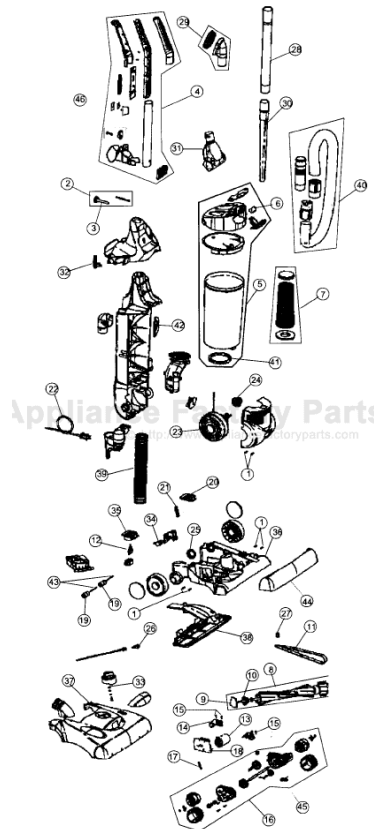

This Owner's Manual is provided and hosted by Appliance Factory Parts.

Royal 087500 Owner's Manual

[Shop genuine replacement parts for Royal 087500](#)

[Find Your Royal Vacuum Cleaner Parts - Select From 772 Models](#)

----- Manual continues below -----

ROYAL

Model: 087500, 087600, 087700, 087900

VI

Index	Part No.	Description
1	R-503819	Screw, body
2	R-LC0331	Handle screw package
3	R-LC0333	Handle fastener
4	R-LC0320	Upper handle assembly, 5 wire
	R-LC0322	Upper handle assembly - 3 wire
5	R-LC0040	Dirt cup assembly (087900)
		Dirt cup assembly (087700)
		Dirt cup assembly (087600)
		Dirt cup assembly (087500)
6	R-910080	Latch spring
7	R-2JC0280	HEPA filter assembly
8	R-LC0200	Brush roll assembly
9	R-910380	End cap
10	R-910385	Bearing support
11	R-1LC001	Style 12 belt
12	R-860081	Power switch
13	R-LC0400	DC Motor
14		HI/low speed switch assembly
15		Screw, gear drive
16	R-LC0430	Gear drive assembly
17	R-LC0455	Gear return spring
18	R-LC0650	PCB self propelled
19	R-LC0035	Roller
20	R-LC0070	Handle release pedal
21	R-JC0070	Handle release pedal spring
22	R-LC0670	Power cord
23	R-JC0290	Motor assembly
24	R-881130	Grommet
25	R-881060	Pivot seal
26	R-920906	Bulb #906
27	R-72038	Belt, guide clip
28	R-JC0245	Extension wand
29	R-JC0255	Dust brush assembly
30	R-JC0250	Crevice tool
31	R-UT000	Turbo tool
32	R-790655	Cord hook
33	R-910298	Height adjustment bushing
34	R-912495	Enable micro switch
35	R-LC0025	Switch pedal
36		Nozzle base assembly
37		Nozzle cover assembly (087900)
		Nozzle cover assembly (087700)
		Nozzle cover assembly (087600)
		Nozzle cover assembly (087500)
38		Nozzle guard assembly
39	R-LC0240	Lower hose
40	R-JC0010	Upper hose assembly
41	R-LC0046	Dirt cup inlet gasket