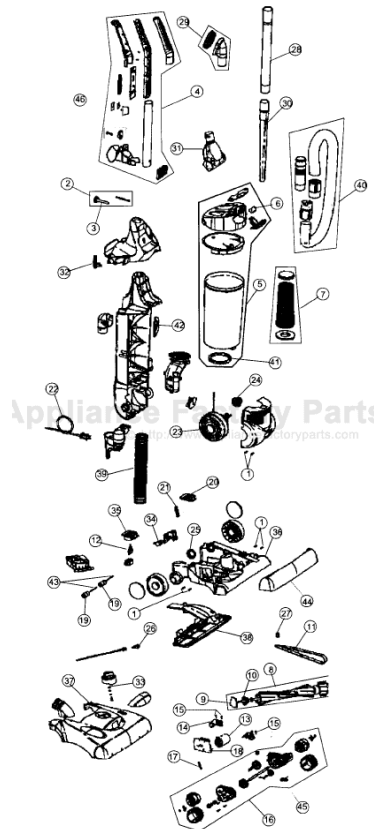

This Owner's Manual is provided and hosted by [Appliance Factory Parts](#).

Royal 087700 Owner's Manual

[Shop genuine replacement parts for Royal 087700](#)

[Find Your Royal Vacuum Cleaner Parts - Select From 772 Models](#)

----- Manual continues below -----

ROYAL

Model: 087500, 087600, 087700, 087900

VI

Index	Part No.	Description
1	R-503819	Screw, body
2	R-LC0331	Handle screw package
3	R-LC0333	Handle fastener
4	R-LC0320	Upper handle assembly, 5 wire
	R-LC0322	Upper handle assembly - 3 wire
5	R-LC0040	Dirt cup assembly (087900)
		Dirt cup assembly (087700)
		Dirt cup assembly (087600)
		Dirt cup assembly (087500)
6	R-910080	Latch spring
7	R-2JC0280	HEPA filter assembly
8	R-LC0200	Brush roll assembly
9	R-910380	End cap
10	R-910385	Bearing support
11	R-1LC001	Style 12 belt
12	R-860081	Power switch
13	R-LC0400	DC Motor
14		HI/low speed switch assembly
15		Screw, gear drive
16	R-LC0430	Gear drive assembly
17	R-LC0455	Gear return spring
18	R-LC0650	PCB self propelled
19	R-LC0035	Roller
20	R-LC0070	Handle release pedal
21	R-JC0070	Handle release pedal spring
22	R-LC0670	Power cord
23	R-JC0290	Motor assembly
24	R-881130	Grommet
25	R-881060	Pivot seal
26	R-920906	Bulb #906
27	R-72038	Belt, guide clip
28	R-JC0245	Extension wand
29	R-JC0255	Dust brush assembly
30	R-JC0250	Crevice tool
31	R-UT000	Turbo tool
32	R-790655	Cord hook
33	R-910298	Height adjustment bushing
34	R-912495	Enable micro switch
35	R-LC0025	Switch pedal
36		Nozzle base assembly
37		Nozzle cover assembly (087900)
		Nozzle cover assembly (087700)
		Nozzle cover assembly (087600)
		Nozzle cover assembly (087500)
38		Nozzle guard assembly
39	R-LC0240	Lower hose
40	R-JC0010	Upper hose assembly
41	R-LC0046	Dirt cup inlet gasket