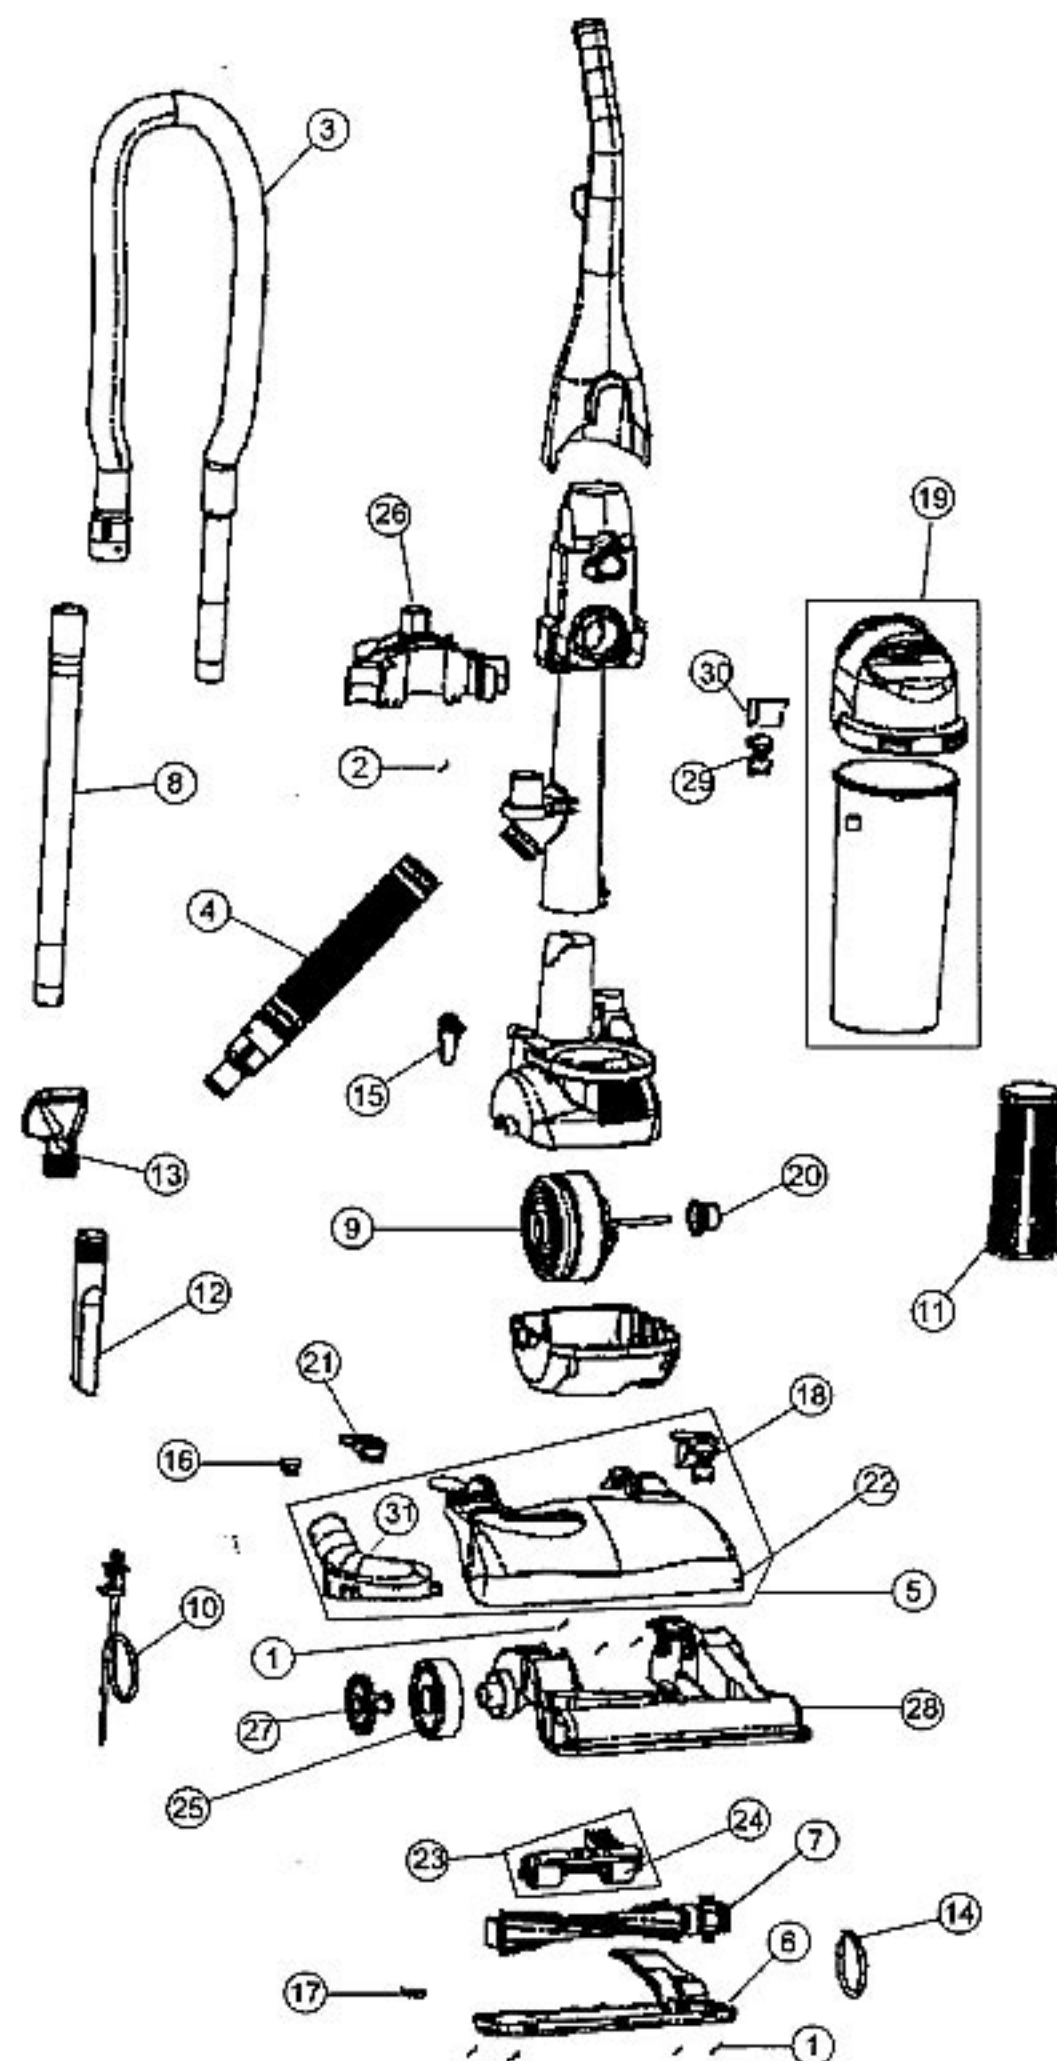

Model: 088100, 088105, 088110, 088115, 088150, 088175

Index	Part No.	Description
1	R-250100	Screw, body
2	R-881250	Handle screw assembly
3	R-881005	Hose assembly
4	NLA	Lower hose assembly
5	R-881045	Nozzle cover assembly (088100, 088105)
		Nozzle cover assembly (088110)
		Nozzle cover assembly (088115)
	R-988104	Nozzle cover assembly (088150)
	R-9881045	Nozzle cover assembly (088175)
6	R-881055	Nozzle guard
	R-881020	Nozzle guard
7	R-881080	Brushroll assembly
	R-288102	Brushroll assembly
8	R-863365	Extension wand
9	R-881120	Motor assembly, 12 amp
10	R-811406	Power cord, 25'
11	R-2JC0280	HEPA perma filter assembly
12	R-920035	Crevice tool
13	R-920215	2-in-1 brush assembly
14	R-540310	Style 5 belt
15	R-720120B	Cord hook
16	R-860081	Switch
17	NLA	Belt guide clip
18	R-18810756	Handle release pedal
19	R-881230	Dirt cup assembly
20	R-881130	Grommet
21	R-881135	Switch pedal
22	R-881050	Bumper
23	R-881110	Roller lifter assembly
24	R-188111	Front roller
25	R-881065	Rear wheel
26	R-8810506	Tool caddy
27	R-881070	Rear wheel axle/cap
28	R-881035	Nozzle base
29	R-881250	Dirt cup latch
30	R-881255	Latch spring
31	R-881040	Clear dirt tube