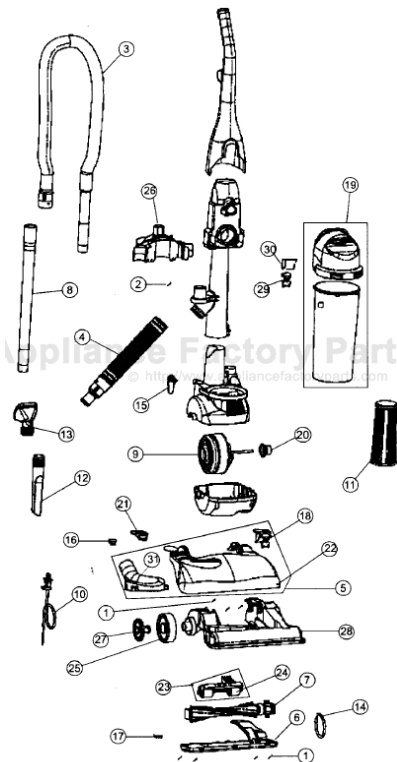

This Owner's Manual is provided and hosted by [Appliance Factory Parts](http://ApplianceFactoryParts.com).

Royal 088115 Owner's Manual

[Shop genuine replacement parts for Royal 088115](#)

Model: 088100, 088105, 088110, 088115, 088150, 088175

[Find Your Royal Vacuum Cleaner Parts - Select From 772 Models](#)

----- Manual continues below -----

ROYAL

Model: 088100, 088105, 088110, 088115, 088150, 088175

Index	Part No.	
1	R-250100	Screw,
2	R-881250	Handle
3	R-881005	Hose a
4	NLA	Lower
5	R-881045	Nozzle
		Nozzle
		Nozzle
	R-988104	Nozzle
	R-9881045	Nozzle
6	R-881055	Nozzle
	R-881020	Nozzle
7	R-881080	Brushr
	R-288102	Brushr
8	R-863365	Extens
9	R-881120	Motor a
10	R-811406	Power
11	R-2JC0280	HEPA p
12	R-920035	Crevice
13	R-920215	2-in-1 b
14	R-540310	Style 5
15	R-720120B	Cord h
16	R-860081	Switch
17	NLA	Belt gu
18	R-18810756	Handle
19	R-881230	Dirt cup
20	R-881130	Gromm
21	R-881135	Switch
22	R-881050	Bumpe
23	R-881110	Roller l
24	R-188111	Front r
25	R-881065	Rear w
26	R-8810506	Tool ca
27	R-881070	Rear w
28	R-881035	Nozzle
29	R-881250	Dirt cup
30	R-881255	Latch s
31	R-881040	Clear d