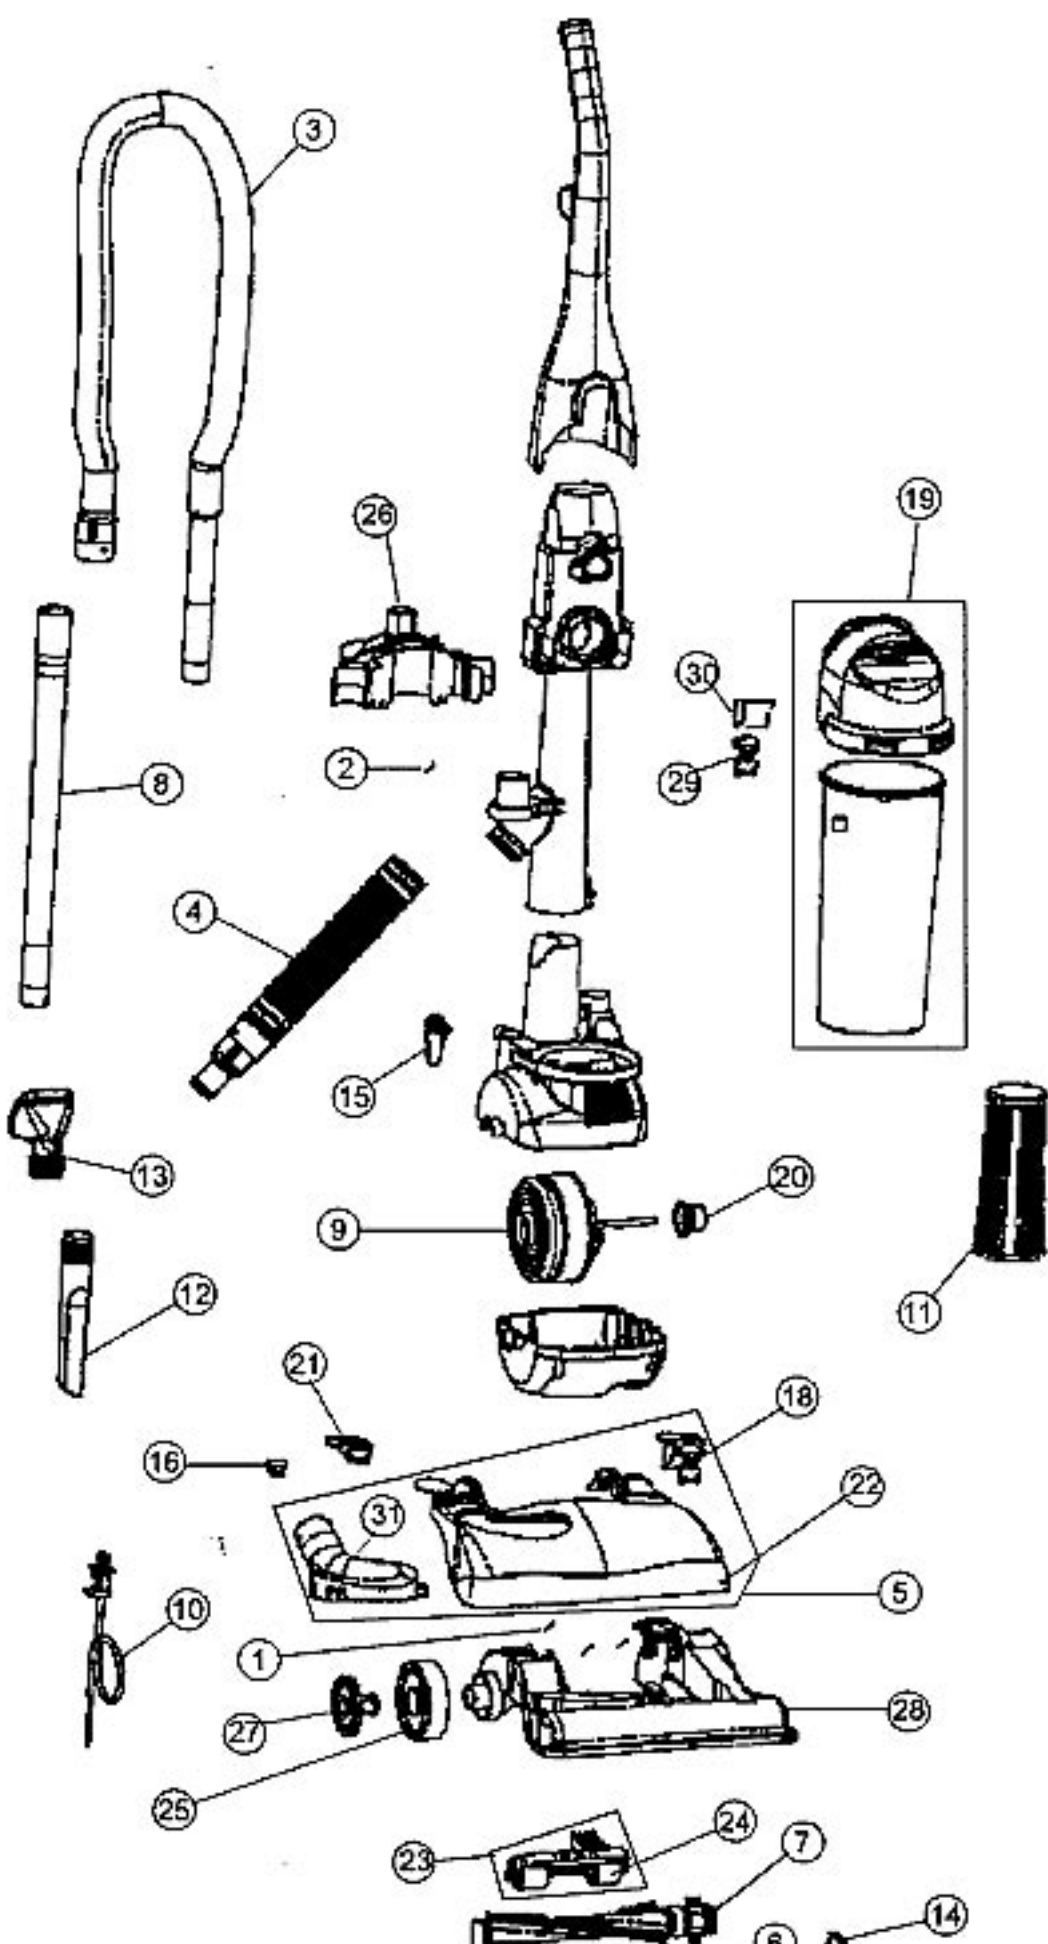

This Owner's Manual is provided and hosted by [Appliance Factory Parts](http://ApplianceFactoryParts.com).

Royal 088115 Owner's Manual

[Shop genuine replacement parts for Royal 088115](#)

Model: 088100, 088105, 088110, 088115, 088150, 088175

[Find Your Royal Vacuum Cleaner Parts - Select From 772 Models](#)

----- Manual continues below -----

ROYAL

Model: 088100, 088105, 088110, 088115, 088150, 088175

Index	Part No.	
1	R-250100	Screw,
2	R-881250	Handle
3	R-881005	Hose a
4	NLA	Lower
5	R-881045	Nozzle
		Nozzle
		Nozzle
	R-988104	Nozzle
	R-9881045	Nozzle
6	R-881055	Nozzle
	R-881020	Nozzle
7	R-881080	Brushr
	R-288102	Brushr
8	R-863365	Extens
9	R-881120	Motor a
10	R-811406	Power
11	R-2JC0280	HEPA p
12	R-920035	Crevice
13	R-920215	2-in-1 b
14	R-540310	Style 5
15	R-720120B	Cord h
16	R-860081	Switch
17	NLA	Belt gu
18	R-18810756	Handle
19	R-881230	Dirt cup
20	R-881130	Gromm
21	R-881135	Switch
22	R-881050	Bumpe
23	R-881110	Roller l
24	R-188111	Front r
25	R-881065	Rear w
26	R-8810506	Tool ca
27	R-881070	Rear w
28	R-881035	Nozzle
29	R-881250	Dirt cup
30	R-881255	Latch s
31	R-881040	Clear d