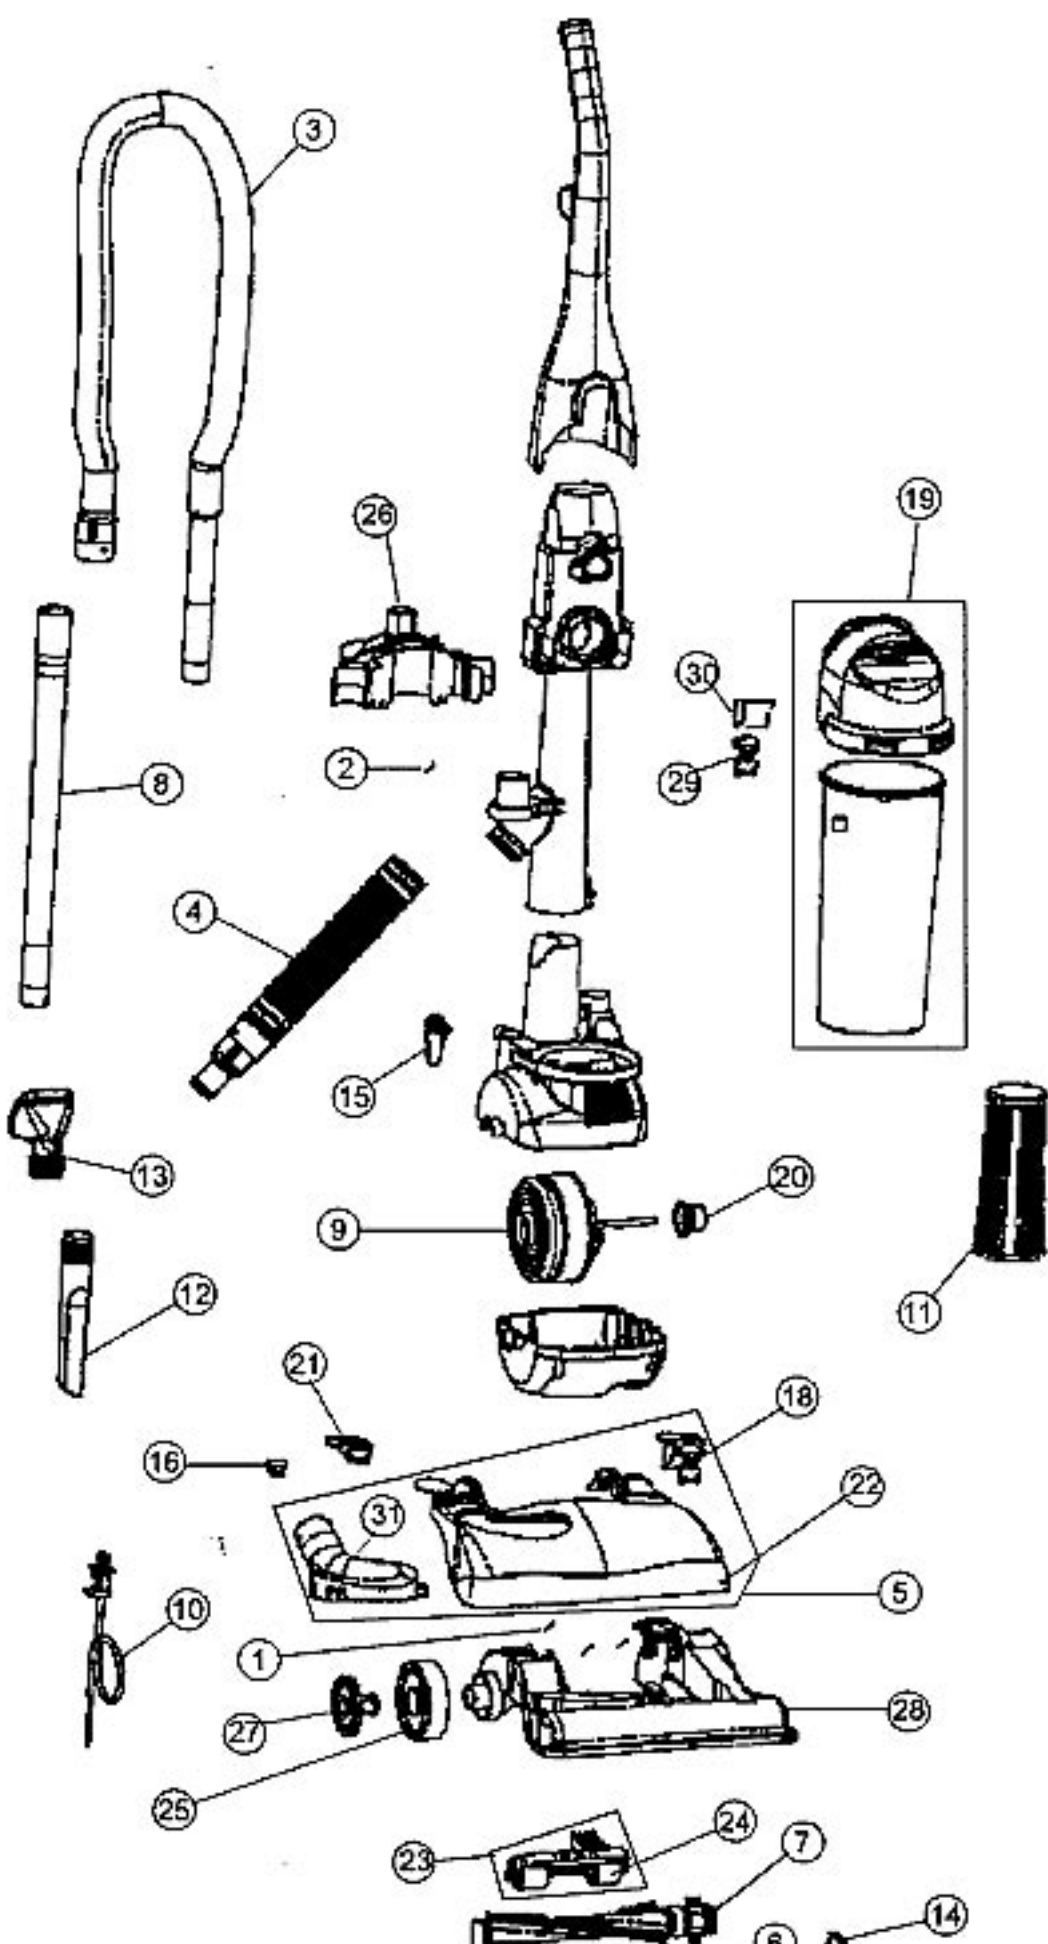

This Owner's Manual is provided and hosted by [Appliance Factory Parts](http://ApplianceFactoryParts.com).

Royal 088150 Owner's Manual

[Shop genuine replacement parts for Royal 088150](#)

Model: 088100, 088105, 088110, 088115, 088150, 088175

[Find Your Royal Vacuum Cleaner Parts - Select From 772 Models](#)

----- Manual continues below -----

ROYAL

Model: 088100, 088105, 088110, 088115, 088150, 088175

Index	Part No.	
1	R-250100	Screw,
2	R-881250	Handle
3	R-881005	Hose a
4	NLA	Lower
5	R-881045	Nozzle
		Nozzle
		Nozzle
	R-988104	Nozzle
	R-9881045	Nozzle
6	R-881055	Nozzle
	R-881020	Nozzle
7	R-881080	Brushr
	R-288102	Brushr
8	R-863365	Extens
9	R-881120	Motor a
10	R-811406	Power
11	R-2JC0280	HEPA p
12	R-920035	Crevice
13	R-920215	2-in-1 b
14	R-540310	Style 5
15	R-720120B	Cord h
16	R-860081	Switch
17	NLA	Belt gu
18	R-18810756	Handle
19	R-881230	Dirt cup
20	R-881130	Gromm
21	R-881135	Switch
22	R-881050	Bumpe
23	R-881110	Roller l
24	R-188111	Front n
25	R-881065	Rear w
26	R-8810506	Tool ca
27	R-881070	Rear w
28	R-881035	Nozzle
29	R-881250	Dirt cup
30	R-881255	Latch s
31	R-881040	Clear d