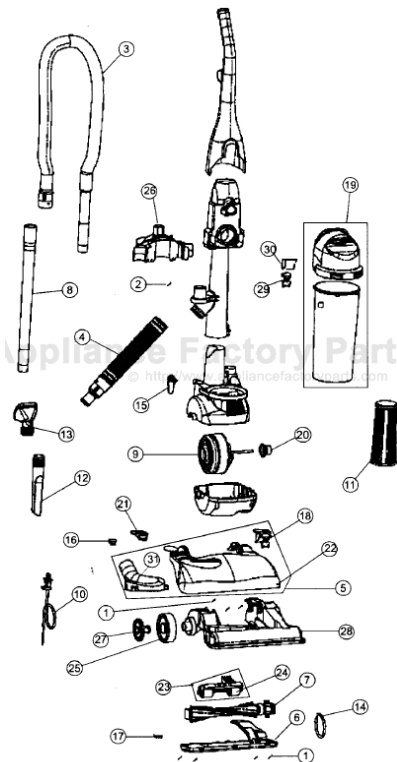

This Owner's Manual is provided and hosted by [Appliance Factory Parts](http://ApplianceFactoryParts.com).

Royal 088150 Owner's Manual

[Shop genuine replacement parts for Royal 088150](#)

Model: 088100, 088105, 088110, 088115, 088150, 088175

[Find Your Royal Vacuum Cleaner Parts - Select From 772 Models](#)

----- Manual continues below -----

ROYAL

Model: 088100, 088105, 088110, 088115, 088150, 088175

Index	Part No.	
1	R-250100	Screw,
2	R-881250	Handle
3	R-881005	Hose a
4	NLA	Lower
5	R-881045	Nozzle
		Nozzle
		Nozzle
	R-988104	Nozzle
	R-9881045	Nozzle
6	R-881055	Nozzle
	R-881020	Nozzle
7	R-881080	Brushr
	R-288102	Brushr
8	R-863365	Extens
9	R-881120	Motor a
10	R-811406	Power
11	R-2JC0280	HEPA p
12	R-920035	Crevice
13	R-920215	2-in-1 b
14	R-540310	Style 5
15	R-720120B	Cord h
16	R-860081	Switch
17	NLA	Belt gu
18	R-18810756	Handle
19	R-881230	Dirt cup
20	R-881130	Gromm
21	R-881135	Switch
22	R-881050	Bumpe
23	R-881110	Roller l
24	R-188111	Front n
25	R-881065	Rear w
26	R-8810506	Tool ca
27	R-881070	Rear w
28	R-881035	Nozzle
29	R-881250	Dirt cup
30	R-881255	Latch s
31	R-881040	Clear d