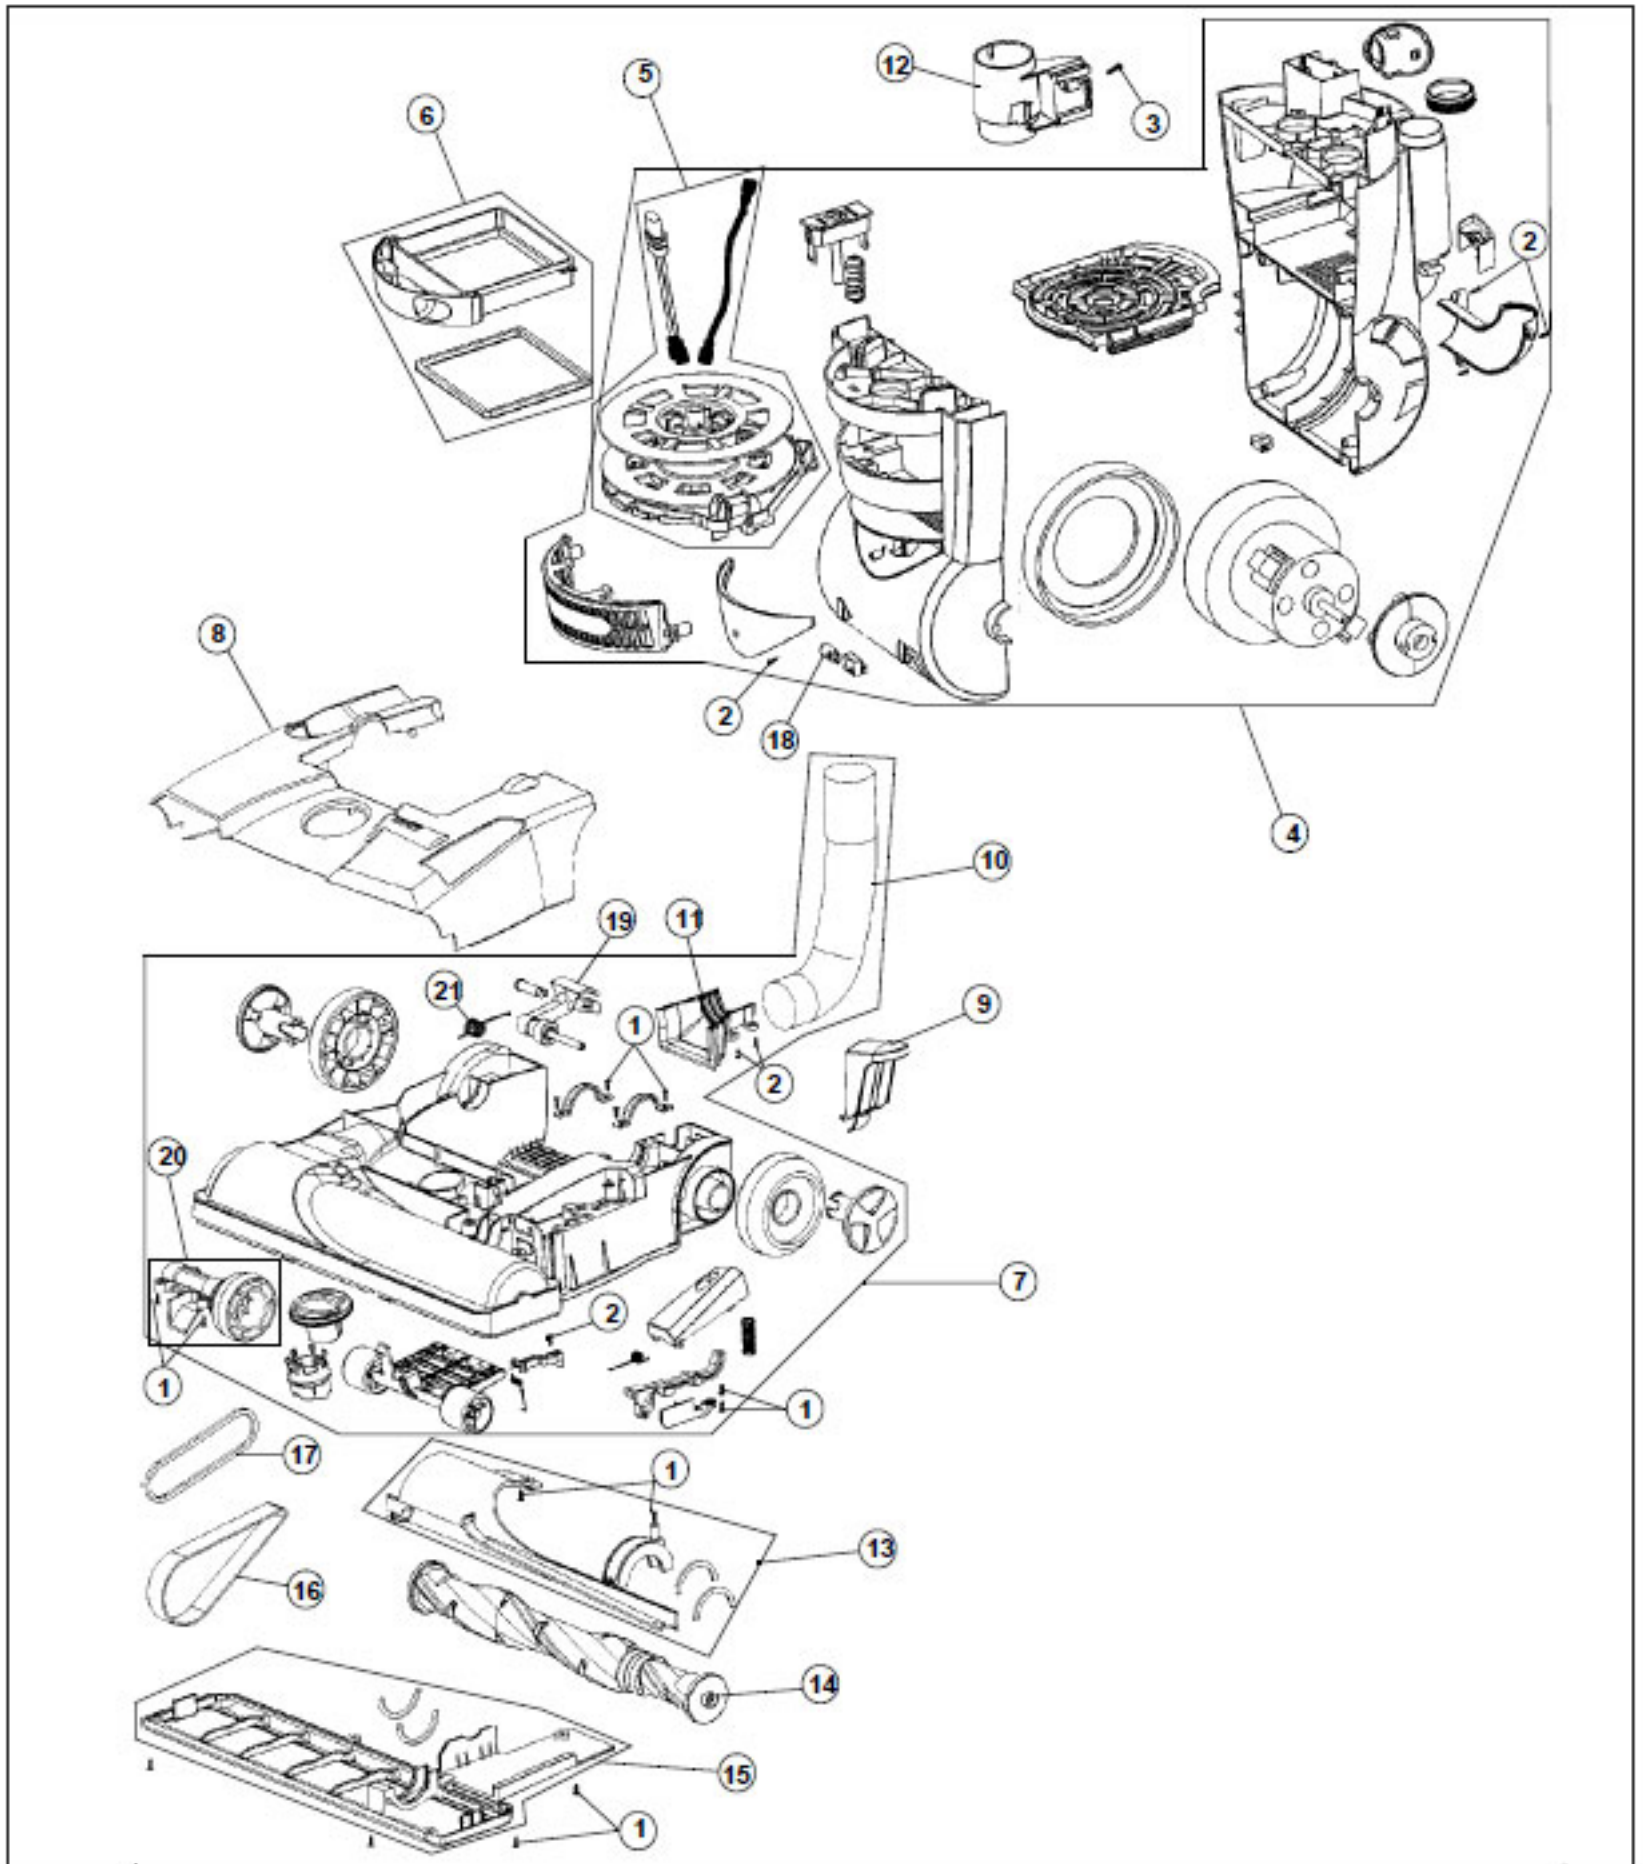

HOOVER Original

WINDTUNNEL CYCLONIC UPRIGHT
Model U5780-900

Original **HOOVER**
WINDTUNNEL CYCLONIC UPRIGHT
Model U5780-900

<u>KEY</u>	<u>PART NO.</u>	<u>DESCRIPTION</u>
1	H-18126152	Screw
2	H-18381522	Screw
3	H-18147152	Screw
4	H-21040104	Motor And Housing Assembly With Cord Reel
5	H-93002478	Cord Reel
6	H-93002630	Exhaust Hepa Filter
7	H-21151010	Nozzle Base Assembly
8	H-10134227	Nozzle Hood Cover
9	H-11041024	Handle Release Pedal
10	H-13102101	Lower Hose
11	H-11041029	Lower Hose Cover
12	H-11041030	Lower Hose Holder

<u>KEY</u>	<u>PART NO.</u>	<u>DESCRIPTION</u>
13	H-11137020	Brushroll Duct
14	H-93002361	Brushroll
15	H-21041028	Nozzle Guard Assembly
16	H-38528035	Flat Belt
17	H-40201200	V Belt
18	H-27313107	Bulb
19	H-93005300	Idler Arm Assembly
20	H-93005400	Pulley Assembly
21	H-93002447	Spring