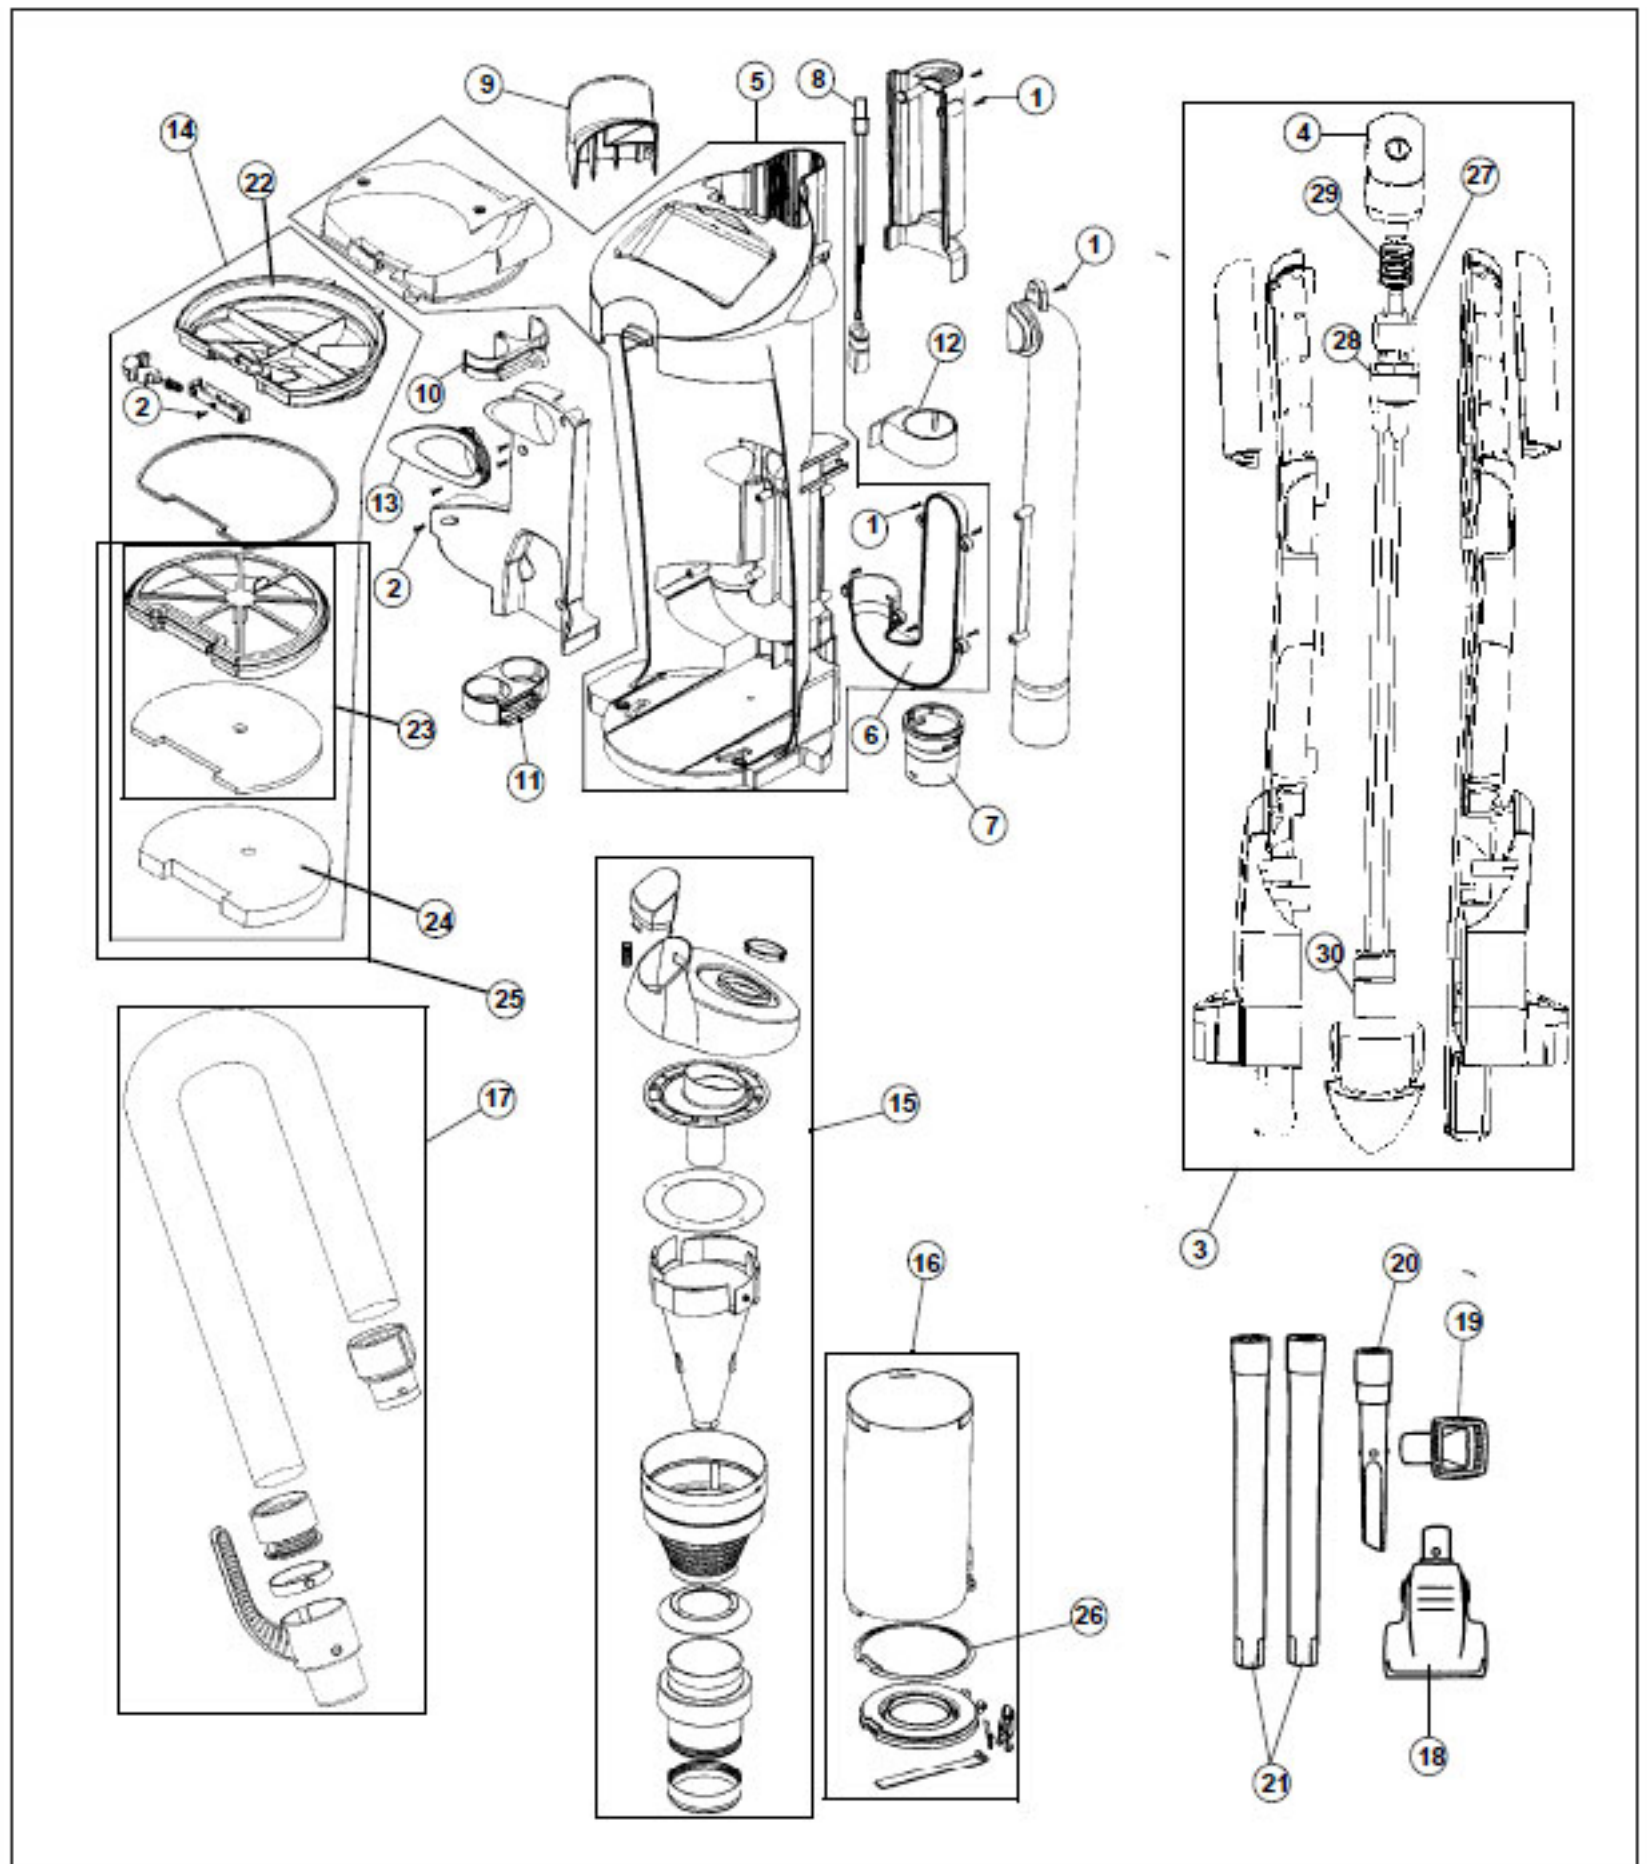

HOOVER Original

WINDTUNNEL CYCLONIC UPRIGHT
Model U5780-900

Original **HOOVER**

WINDTUNNEL CYCLONIC UPRIGHT

Model U5780-900

| KEY | PART NO. | DESCRIPTION |
|-----|------------|---|
| 1 | H-18126152 | Screw |
| 2 | H-18381522 | Screw |
| 3 | H-21150100 | Handle Assembly |
| 4 | H-26211370 | Switch Button |
| 5 | H-20144227 | Main Housing Assembly |
| 6 | H-11041043 | Air Duct Cover |
| 7 | H-11041044 | Air Duct Cover Adaptor |
| 8 | H-26401317 | Wiring Connector Assembly |
| 9 | H-11041055 | Upper Hose Holder |
| 10 | H-11041053 | Upper Tube Holder |
| 11 | H-11041052 | Lower Tube Holder |
| 12 | H-11041065 | Hand Turbine Holder |
| 13 | H-11041105 | Air Inlet Seal |
| 14 | H-40462125 | Secondary Filter Assembly W/ Bottom Filter Cover |

| KEY | PART NO. | DESCRIPTION |
|-----|------------|---------------------------------------|
| 15 | H-40108212 | Dirt Cup Lid And Filter |
| 16 | H-22150200 | Dirt Cup Assembly |
| 17 | H-23986900 | Upper Hose Assembly |
| | H-93002362 | Bonus Hose - Optional (Not Shown) |
| 18 | H-15811012 | Turbo Hand Tool |
| | H-48414088 | Brushroll Turbo Hand Tool (Not Shown) |
| | H-38528037 | Belt Turbo Hand Tool (Not Shown) |
| 19 | H-15810030 | Furniture Brush |
| 20 | H-15804217 | Crevice Tool |
| 21 | H-12640720 | Wand |
| 22 | H-93002499 | Bottom Cover Secondary Filter |
| 23 | H-93002517 | Secondary Filter |
| 24 | H-93002518 | Secondary Foam Filter |
| 25 | H-40110012 | Secondary Filter With Foam Filter |
| 27 | H-93001705 | Switch |
| 28 | H-93001703 | Switch Holder |
| 29 | H-93001706 | Switch Spring |