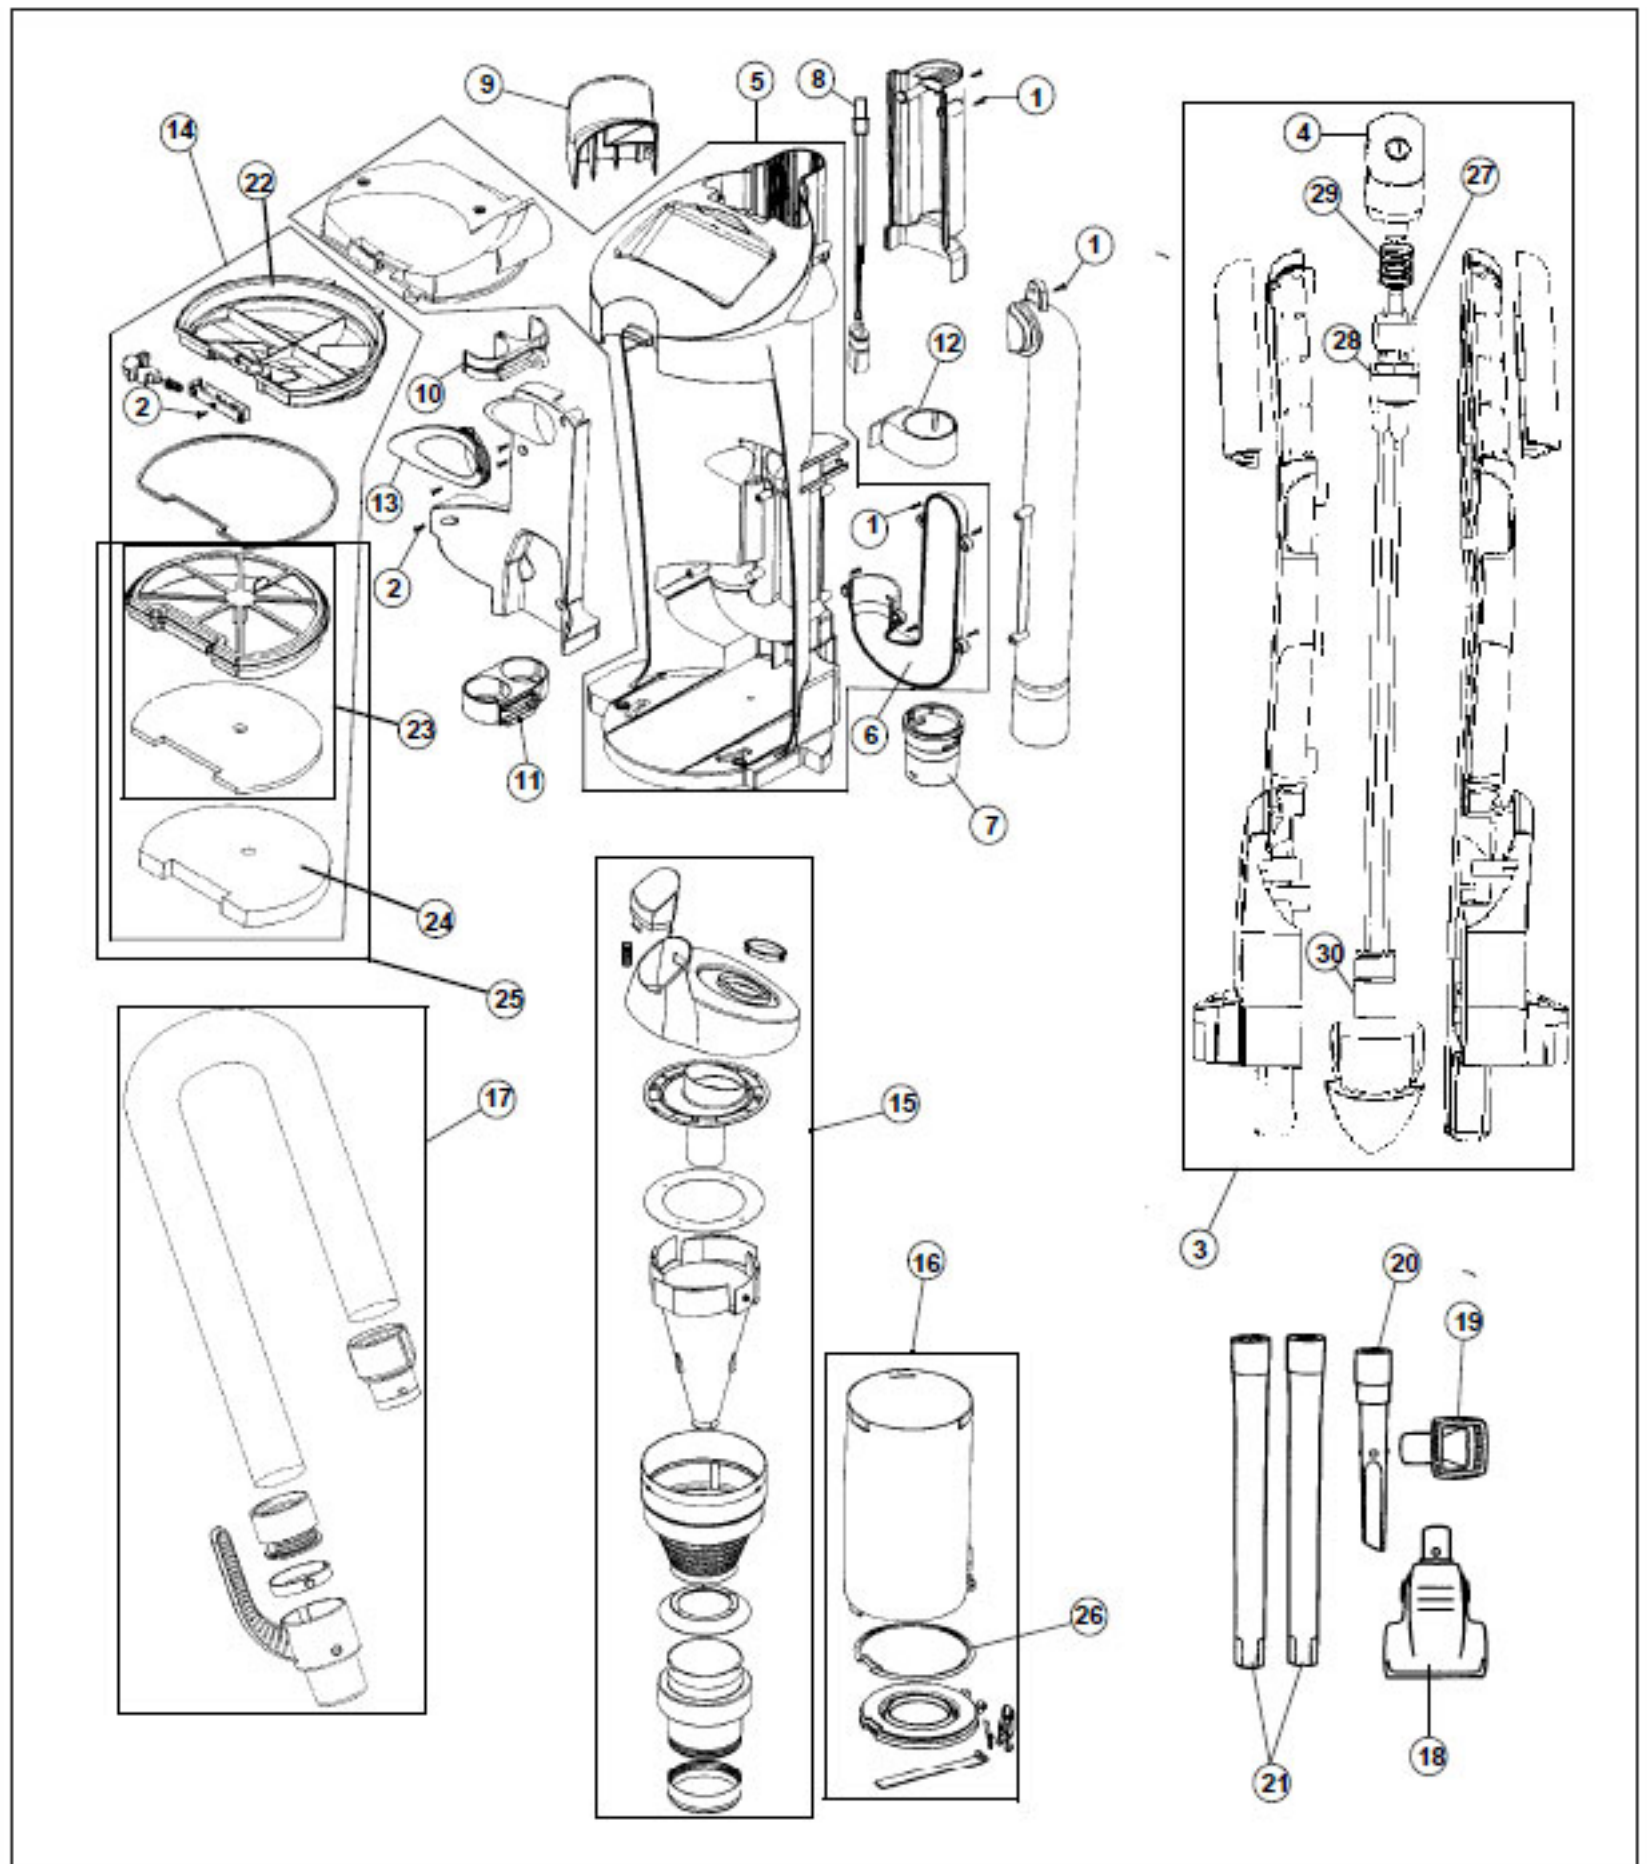

HOOVER Original

WINDTUNNEL CYCLONIC UPRIGHT

Model U5780-900

Original **HOOVER**

WINDTUNNEL CYCLONIC UPRIGHT

Model U5780-900

KEY	PART NO.	DESCRIPTION
1	H-18126152	Screw
2	H-18381522	Screw
3	H-21150100	Handle Assembly
4	H-26211370	Switch Button
5	H-20144227	Main Housing Assembly
6	H-11041043	Air Duct Cover
7	H-11041044	Air Duct Cover Adaptor
8	H-26401317	Wiring Connector Assembly
9	H-11041055	Upper Hose Holder
10	H-11041053	Upper Tube Holder
11	H-11041052	Lower Tube Holder
12	H-11041065	Hand Turbine Holder
13	H-11041105	Air Inlet Seal
14	H-40462125	Secondary Filter Assembly W/ Bottom Filter Cover

KEY	PART NO.	DESCRIPTION
15	H-40108212	Dirt Cup Lid And Filter
16	H-22150200	Dirt Cup Assembly
17	H-23986900	Upper Hose Assembly
	H-93002362	Bonus Hose - Optional (Not Shown)
18	H-15811012	Turbo Hand Tool
	H-48414088	Brushroll Turbo Hand Tool (Not Shown)
	H-38528037	Belt Turbo Hand Tool (Not Shown)
19	H-15810030	Furniture Brush
20	H-15804217	Crevice Tool
21	H-12640720	Wand
22	H-93002499	Bottom Cover Secondary Filter
23	H-93002517	Secondary Filter
24	H-93002518	Secondary Foam Filter
25	H-40110012	Secondary Filter With Foam Filter
27	H-93001705	Switch
28	H-93001703	Switch Holder
29	H-93001706	Switch Spring