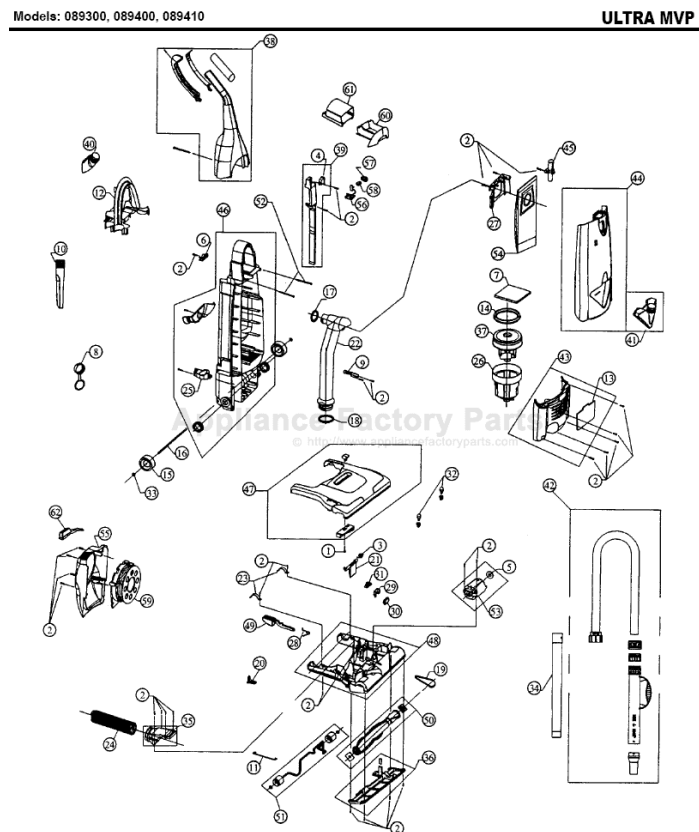

[Find Your Royal Vacuum Cleaner Parts - Select From 772 Models](#)

----- Manual continues below -----