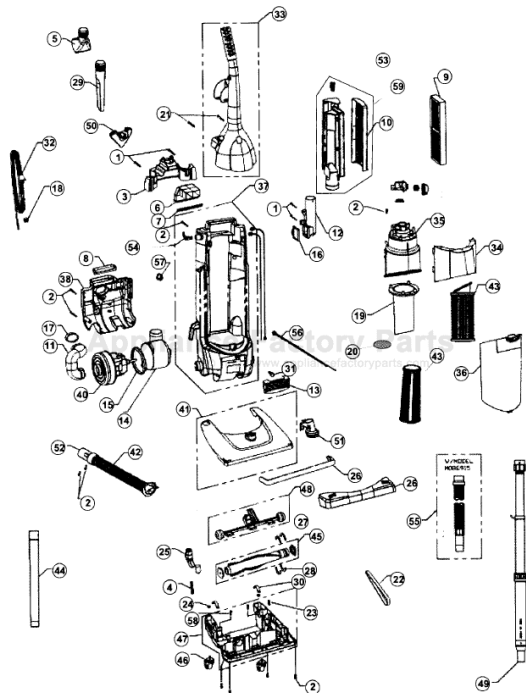

[Find Your Royal Vacuum Cleaner Parts - Select From 772 Models](#)

----- Manual continues below -----