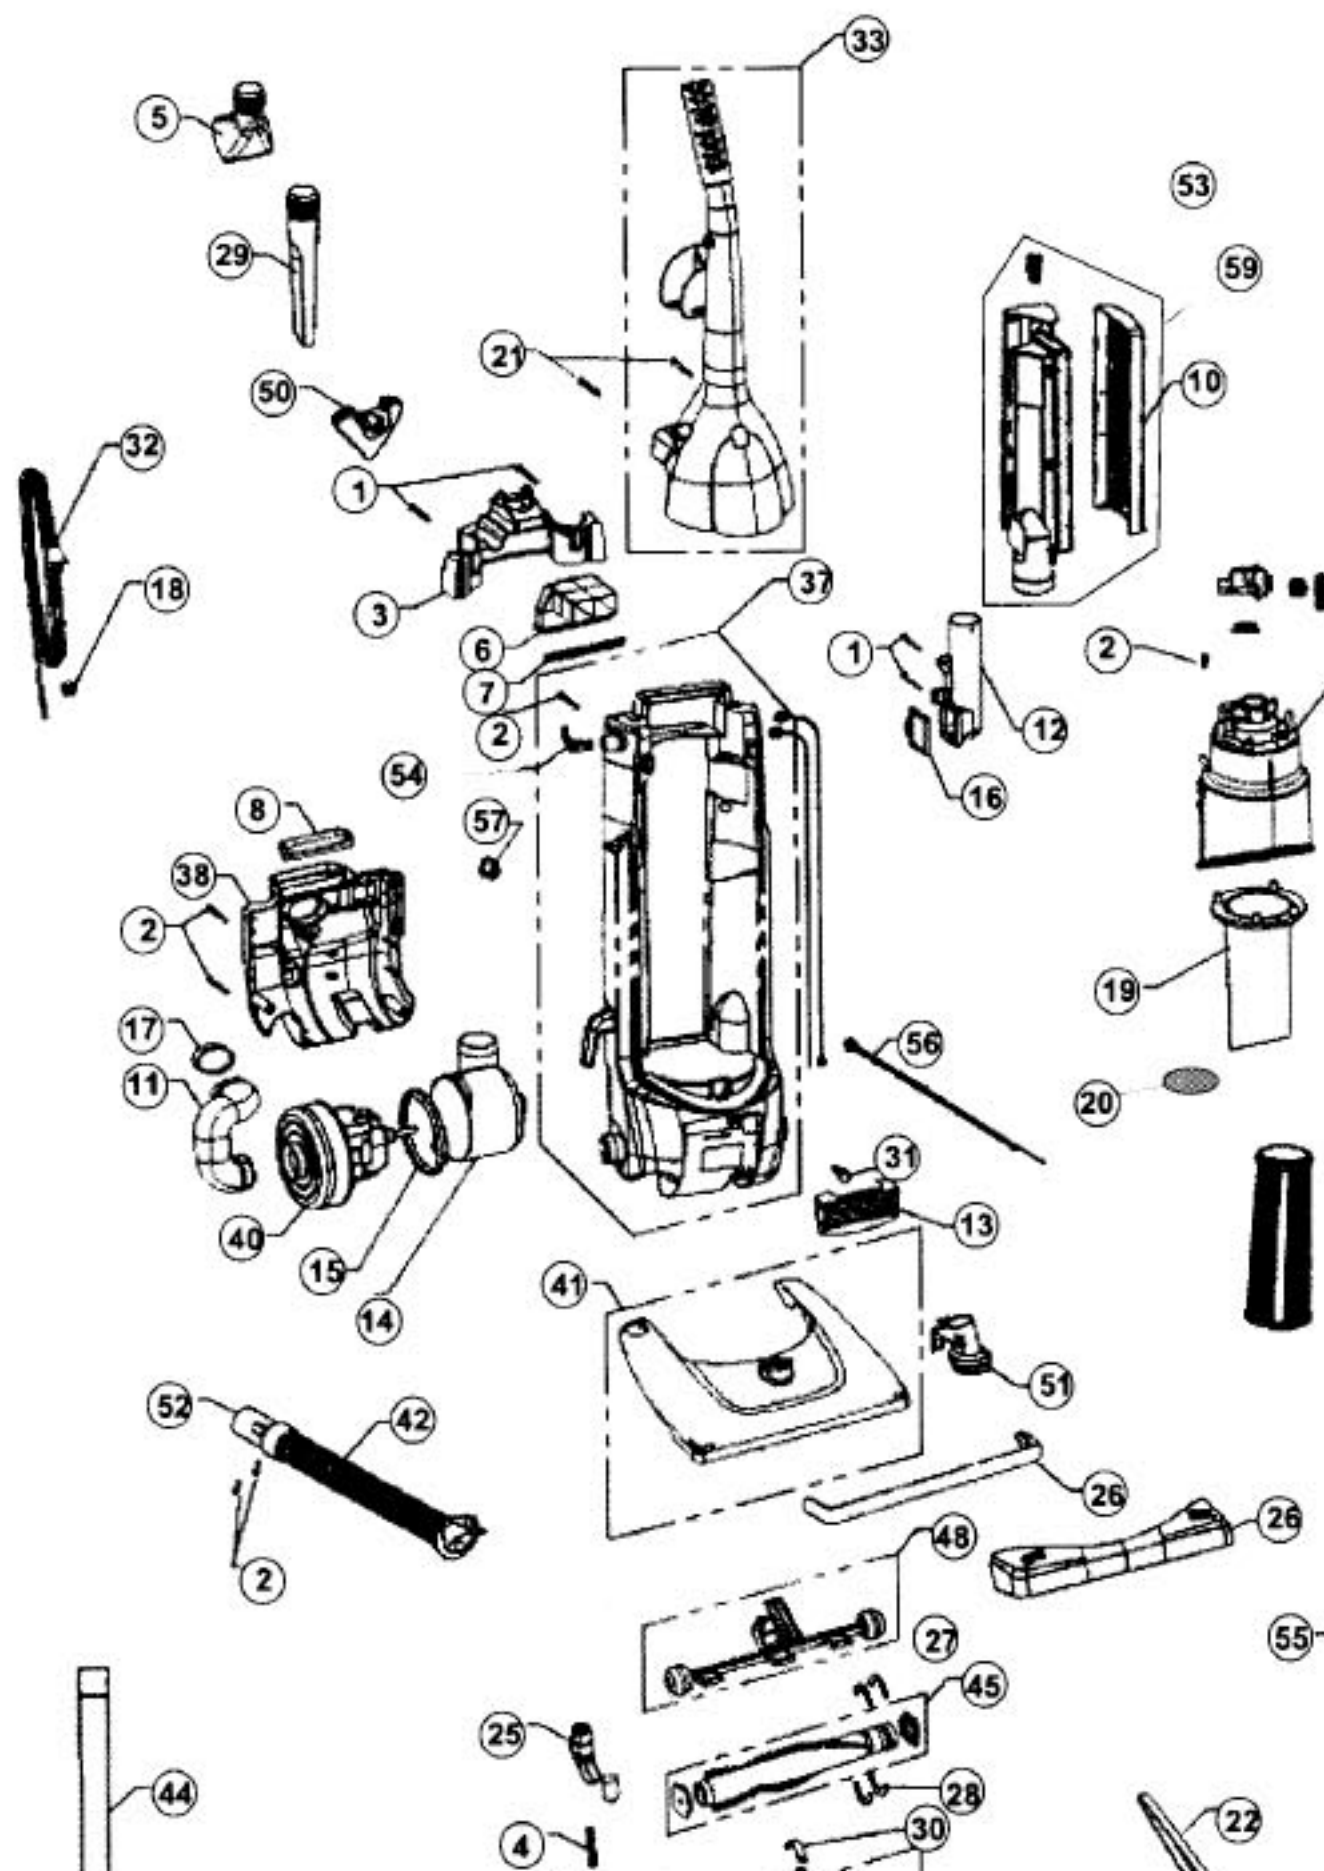

ROYAL

Model: 086900, 086905, 086910, 086915, 086920, 086921, 086925, 086927, 086930, 086935

ROYAL

Model: 086900, 086905, 086910, 086915, 086920, 086921, 086925, 086927, 086930, 086935

Index	Part No.	Description
1	R-250100	Screw
2	R-720430	Screw, combo head
3	R-690015	Tool caddy
4	R-690350	Handle release spring
5	R-920215	2-In-1 tool
6	R-690039	Upper air duct (all through series J)
7	R-690068	Upper air duct gasket (all through series J)
8	R-690054	Motor cover gasket (all through series J)
9	R-690062	Exhaust filter (HEPA), plastic (not for series L)
10	NLA*	Slip on filter cover (series D,E,F,G)
	R-690066	Hinged filter cover
11	R-690070	Motor duct assembly (all through series J)
		Motor duct assembly (086925, 086935 series K,L)
12	R-690095	Hose Inlet
13	R-690125Q	Lens
14	R-690130	Motor housing (all through series J)
		Motor housing (086925, 086935 series K,L)
15	R-690135	Motor housing gasket (all through series J)
		Motor housing gasket (086925, 086935 series K,L)
16	R-690140B	Hose Inlet gasket
17	R-690145	Motor duct gasket (all through series J)
		Motor duct gasket (086925, 086935 series K,L)
18	R-690150	Strain relief
19	R-690280	Upper housing tube (all through series J)
20	R-690290	Foam filter (all through series J)
21	R-690325	Handle scre package
22	R-372031	Style 4/5 belt, 2 pack
23	NLA	Belt guide clip
24	R-863054	Caster pal nut
25	R-863060	Handle release pedal
26	P-863088	Bumper (086900, 086905, 086910, 086915, 086920, 086927, 086930)
	R-865088	Cushion bumper (086921, 086925, 086935)
27	R-863307	Nozzle cover felt
28	R-8633308	Belt cover felt
29	R-920035	Crevice tool
30	R-920140	Pivot clamp
31	R-920906	Bulb
32	R-997232	Power cord
33	NLA	Handle assembly, black (086900, 086915, 086921)
	R-9900123	Handle assembly, red (086920)
	R-690014	Handle assembly, hunter green w/o hole (086905, 086920, 086921, 086925 series J,K,L)
	R-990012L	Handle assembly, plum (086910, 086927, 086930)
	R-299001	Handle assembly, silver pearl (086920, 086930)
	R-690014	Handle assembly, silver pearl (086935, series K,L)
34	R-690035	Upper cover (086900, 086921)
	R-269003	Upper cover (086905, 086925)

Index	Part No.	Description
	R-690346	Dirt cup
		Dirt cup
37	R-990050	Back plate
	R-690450	Back plate
	R-690451	Back plate
38	R-690055	Motor cover (086900)
	R-9900556	Motor cover
		Motor cover
	R-690058	Motor cover
39	NLA	External nozzle (all through series J)
40	R-690170	Motor housing (086910)
	R-690174	Motor housing
	R-690179	Motor housing series J
41	R-690190	Nozzle
	R-90190L	Nozzle
	R-6901906	Nozzle
	R-6901903	Nozzle
	R-690195	Nozzle
		Nozzle
	R-690196	Nozzle
	R-690200	Nozzle
42	R-863087	Lower nozzle
43	R-690299	Permanent nozzle
	R-690309	Permanent nozzle
	R-JC0280	HEPA filter series J
44	R-820480	Telescopic nozzle
	R-4028036	Extension nozzle
45	R-863005	Brush nozzle
46	R-863038	Caster wheel
47	R-863044	Nozzle
48	R-863040	Height adjuster
49	R-864176	Hose reel (086910)
	R-864172	Stretch nozzle series J
50	R-863320	Triangle nozzle
51	R-863400	Corner nozzle (086910)
52	R-690030	Wand
53	R-720128	Switch
54	R-920015	Cord holder
55	R-838810	10' hose
	R-201623	Hose
56	R-690240	Socket