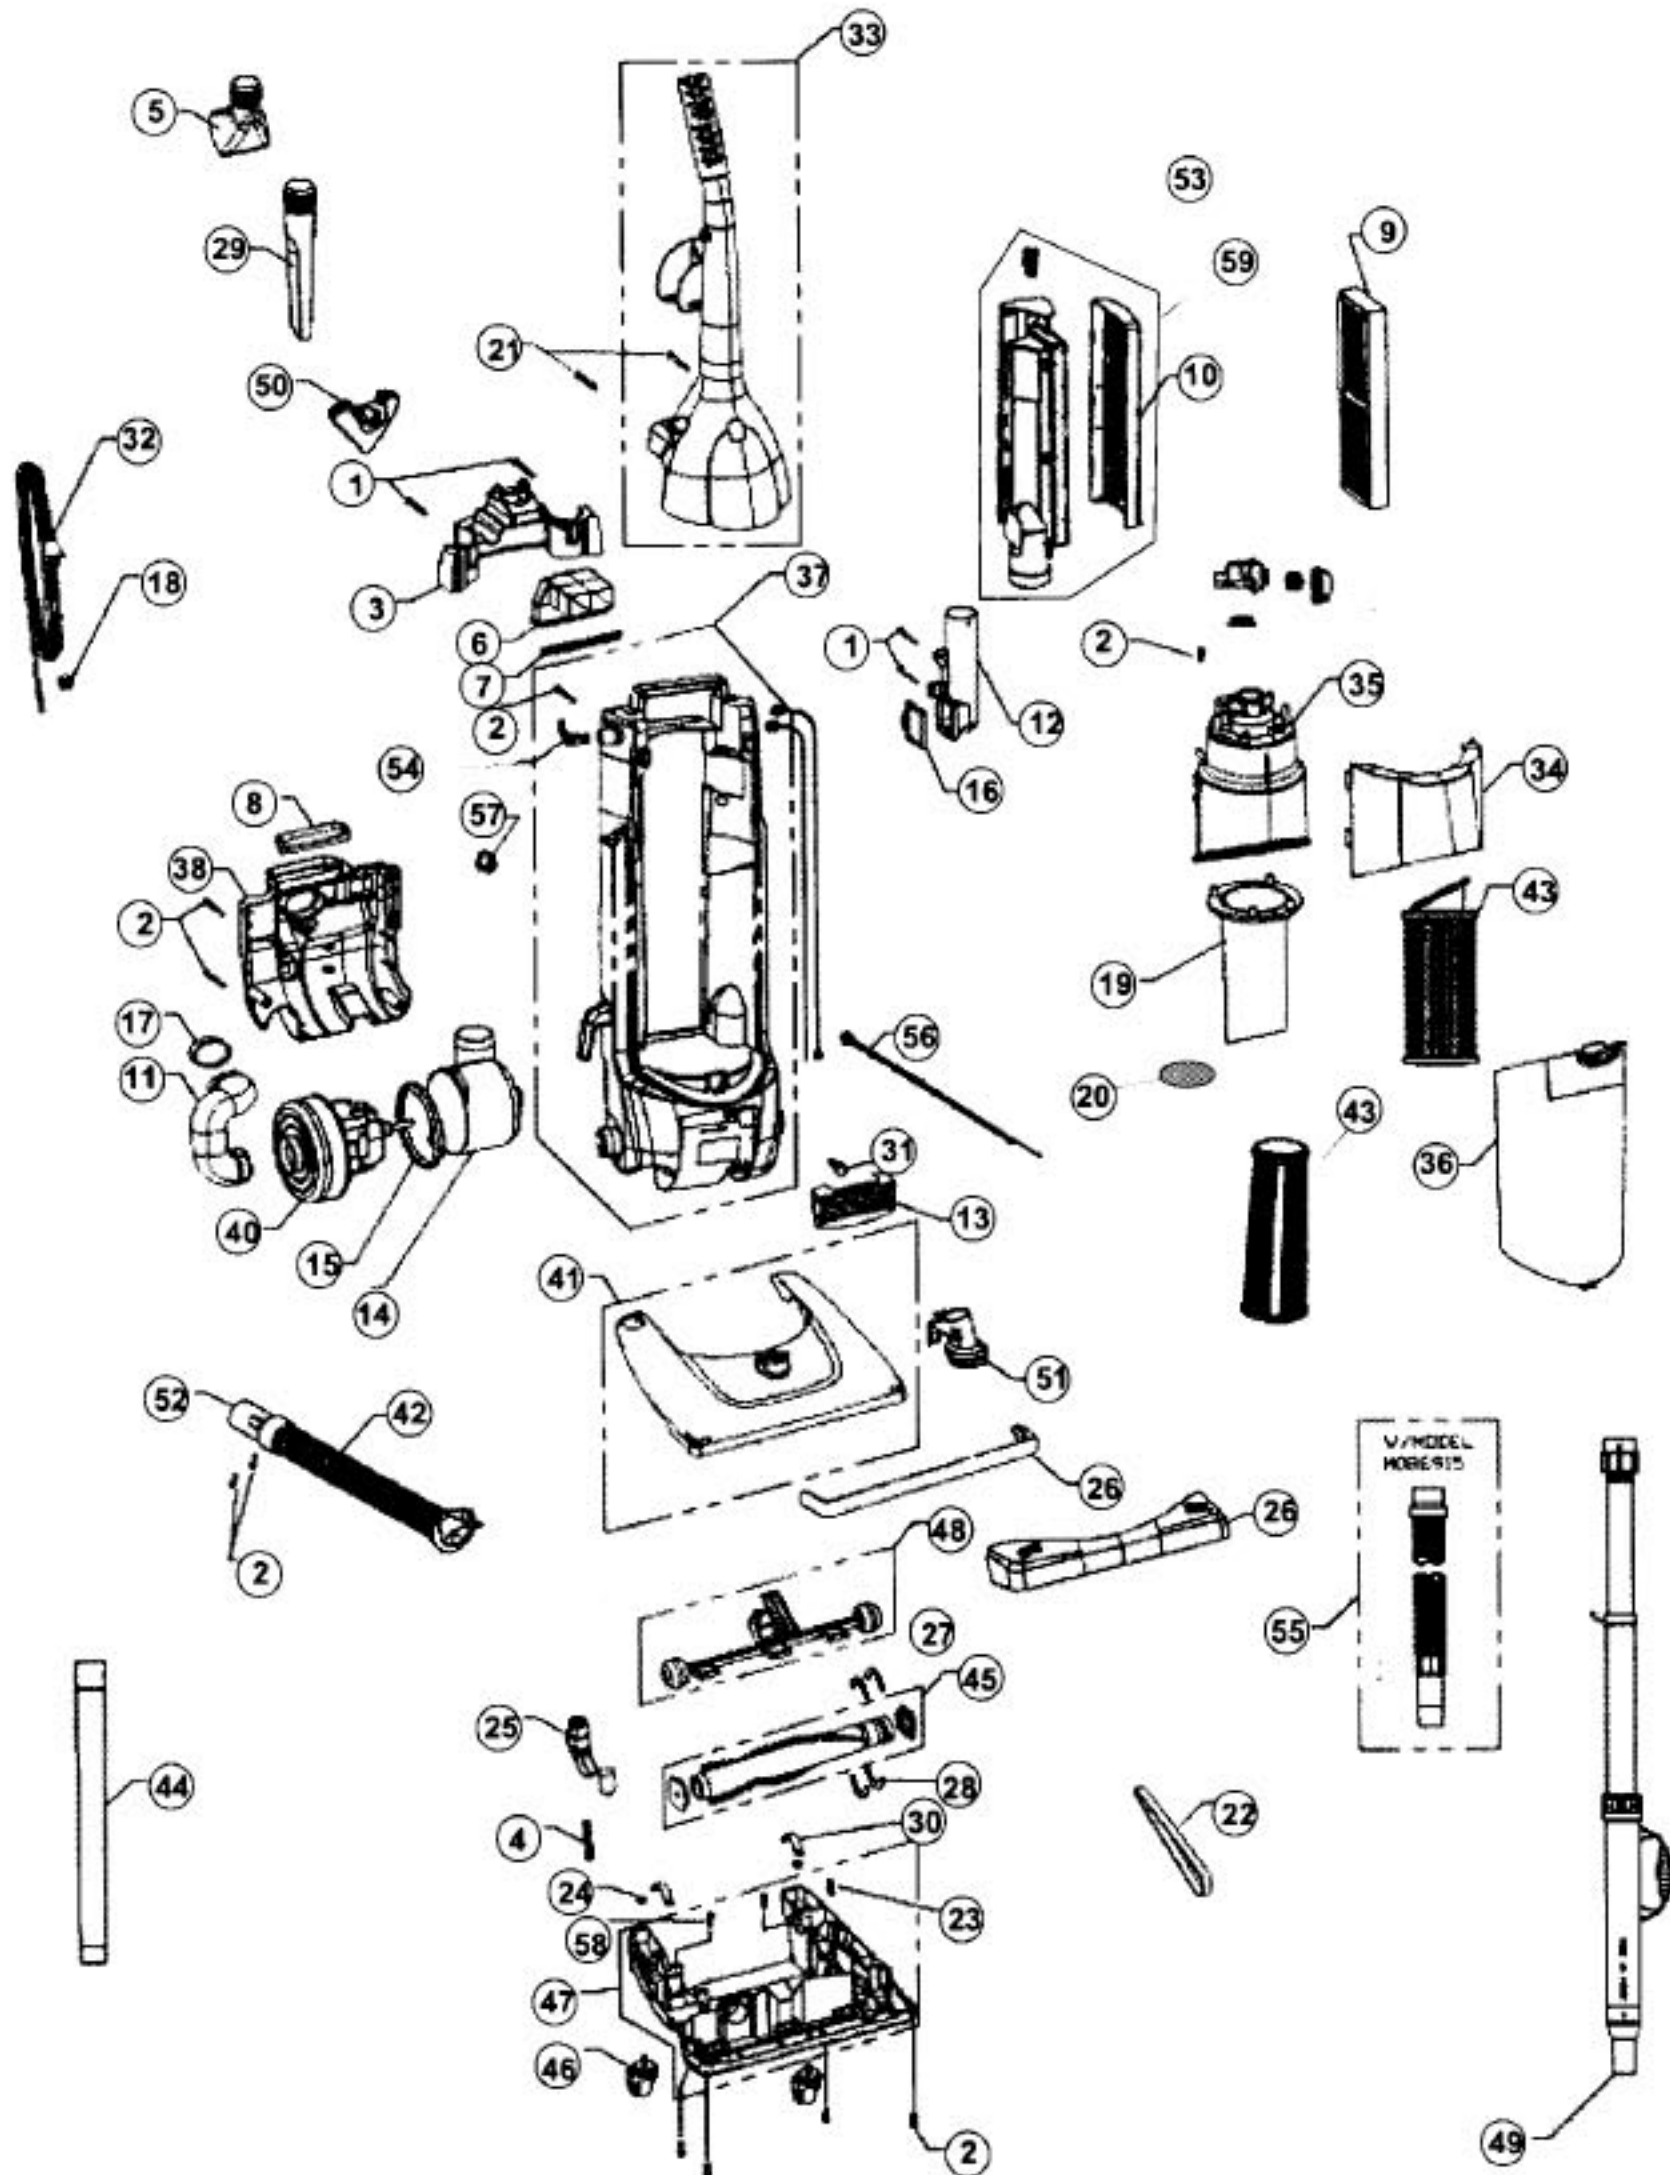

Model: 086900, 086905, 086910, 086915, 086920, 086921, 086925, 086927, 086930, 086935

Model: 086900, 086905, 086910, 086915, 086920, 086921, 086925, 086927, 086930, 086935

Index	Part No.	Description
1	R-250100	Screw
2	R-720430	Screw, combo head
3	R-690015	Tool caddy
4	R-690350	Handle release spring
5	R-920215	2-In-1 tool
6	R-690039	Upper air duct (all through series J)
7	R-690068	Upper air duct gasket (all through series J)
8	R-690054	Motor cover gasket (all through series J)
9	R-690062	Exhaust filter (HEPA), plastic (not for series L)
10	NLA*	Slip on filter cover (series D,E,F,G)
	R-690066	Hinged filter cover
11	R-690070	Motor duct assembly (all through series J)
		Motor duct assembly (086925, 086935 series K,L)
12	R-690095	Hose Inlet
13	R-690125Q	Lens
14	R-690130	Motor housing (all through series J)
		Motor housing (086925, 086935 series K,L)
15	R-690135	Motor housing gasket (all through series J)
		Motor housing gasket (086925, 086935 series K,L)
16	R-690140B	Hose Inlet gasket
17	R-690145	Motor duct gasket (all through series J)
		Motor duct gasket (086925, 086935 series K,L)
18	R-690150	Strain relief
19	R-690280	Upper housing tube (all through series J)
20	R-690290	Foam filter (all through series J)
21	R-690325	Handle screw package
22	R-372031	Style 4/5 belt, 2 pack
23	NLA	Belt guide clip
24	R-863054	Caster pal nut
25	R-863060	Handle release pedal
26	P-863088	Bumper (086900, 086905, 086910, 086915, 086920, 086927, 086930)
	R-865088	Cushion bumper (086921, 086925, 086935)
27	R-863307	Nozzle cover felt
28	R-8633308	Belt cover felt
29	R-920035	Crevice tool
30	R-920140	Pivot clamp
31	R-920906	Bulb
32	R-997232	Power cord
33	NLA	Handle assembly, black (086900, 086915, 086921)
	R-9900123	Handle assembly, red (086920)
	R-690014	Handle assembly, hunter green w/o hole (086905, 086920, 086921, 086925 series J,K,L)
	R-990012L	Handle assembly, plum (086910, 086927, 086930)
	R-299001	Handle assembly, silver pearl (086920, 086930)
	R-690014	Handle assembly, silver pearl (086935, series K,L)
34	R-690035	Upper cover (086900, 086921)
	R-269003	Upper cover (086905, 086925)
	R-90035L	Upper cover (086910, 086927, 086930)
	R-390038	Upper cover (086915)
	R-900353	Upper cover (086920)
	R-6903351	Upper cover (086925 series H,J,K,L)
	R-690335	Upper cover (086935 series J,K,L)
35	R-690037	Upper housing assembly (086900, 086905, 086910, 086915)
	R-690038	Upper housing assembly (086925 series H,J)
	R-690138	Upper housing assembly w/o bleed valve (086920, 086921, 086925, 086927, 086930, 086935)
36	R-69044	Dirt cup assembly w/graphics (all through series H)
	R-690343	Dirt cup assembly w/graphics (086925 series K)
		Dirt cup assembly w/graphics (086925 series L)
		Dirt cup assembly w/graphics (086925 series J)