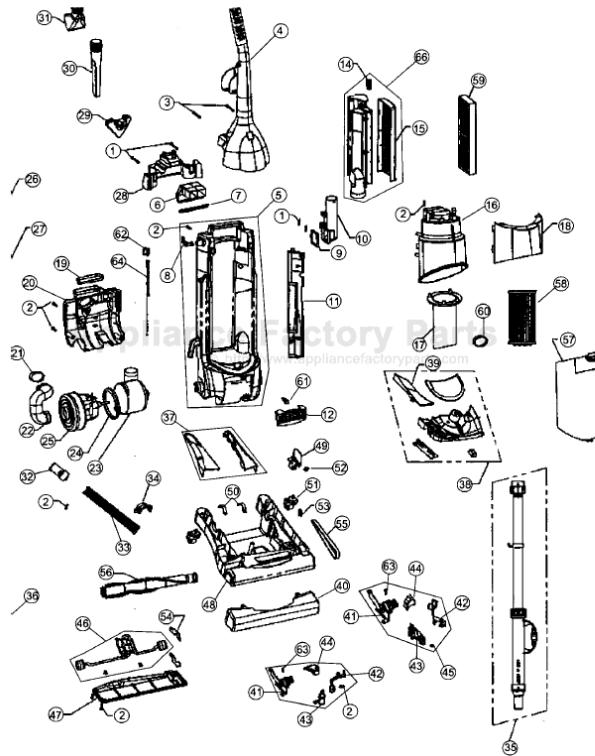

This Owner's Manual is provided and hosted by [Appliance Factory Parts](#).

Royal 089900 Owner's Manual

[Shop genuine replacement parts for Royal 089900](#)

Models: 089900, 089890, 089800SV

VISION SENSOR SWIVEL GLIDE

[Find Your Royal Vacuum Cleaner Parts - Select From 772 Models](#)

----- Manual continues below -----

ROYAL

Models: 089900, 089890, 089800SV

VISION

ROYAL

Models: 089900, 089890, 089800SV

VISION