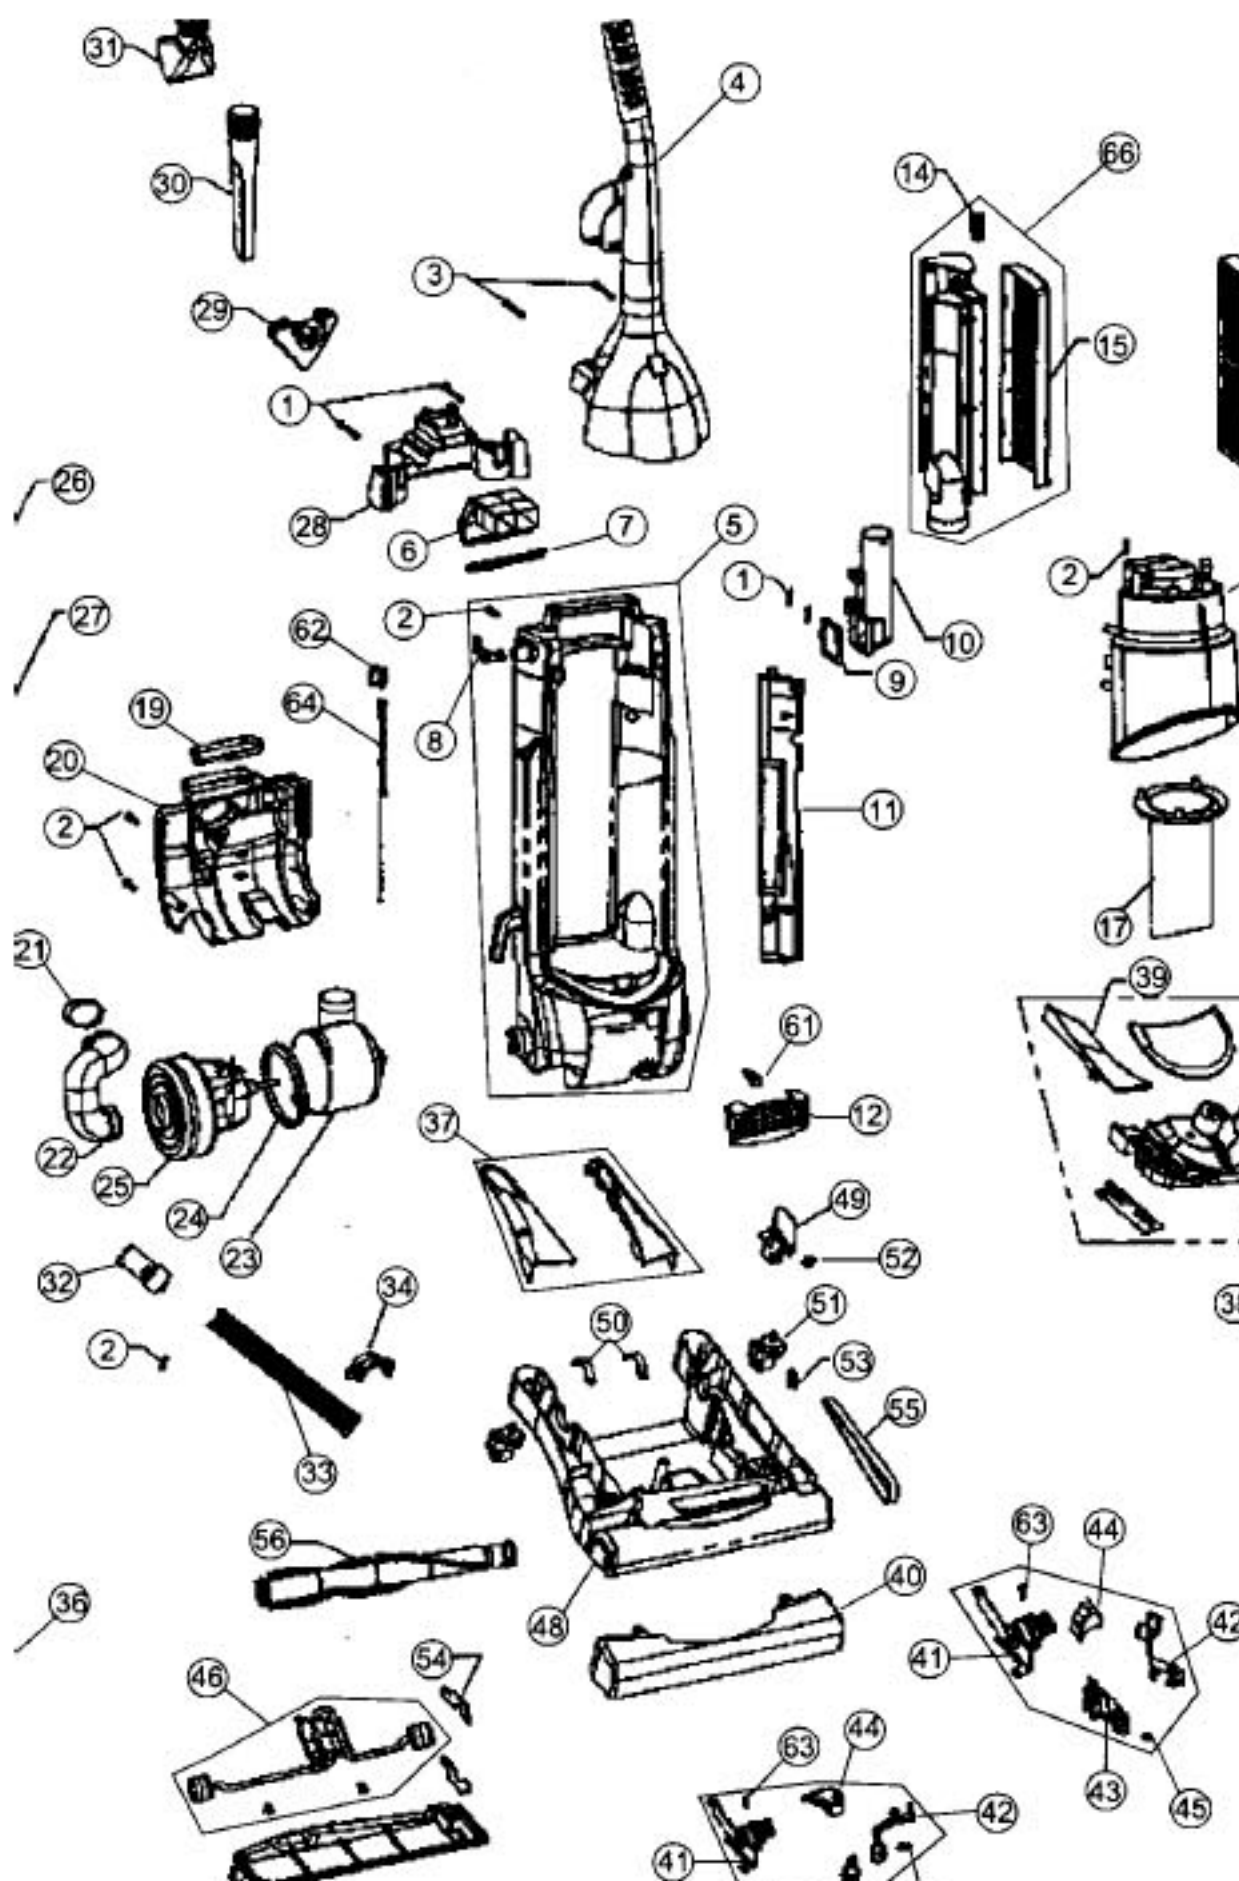

This Owner's Manual is provided and hosted by [Appliance Factory Parts](#).

Royal 089900 Owner's Manual

[Shop genuine replacement parts for Royal 089900](#)

Models: 089900, 089890, 089800SV

VISION SENSOR SWIVEL GLIDE

[Find Your Royal Vacuum Cleaner Parts - Select From 772 Models](#)

----- Manual continues below -----

ROYAL

Models: 089900, 089890, 089800SV

VISION

ROYAL

Models: 089900, 089890, 089800SV

VISION